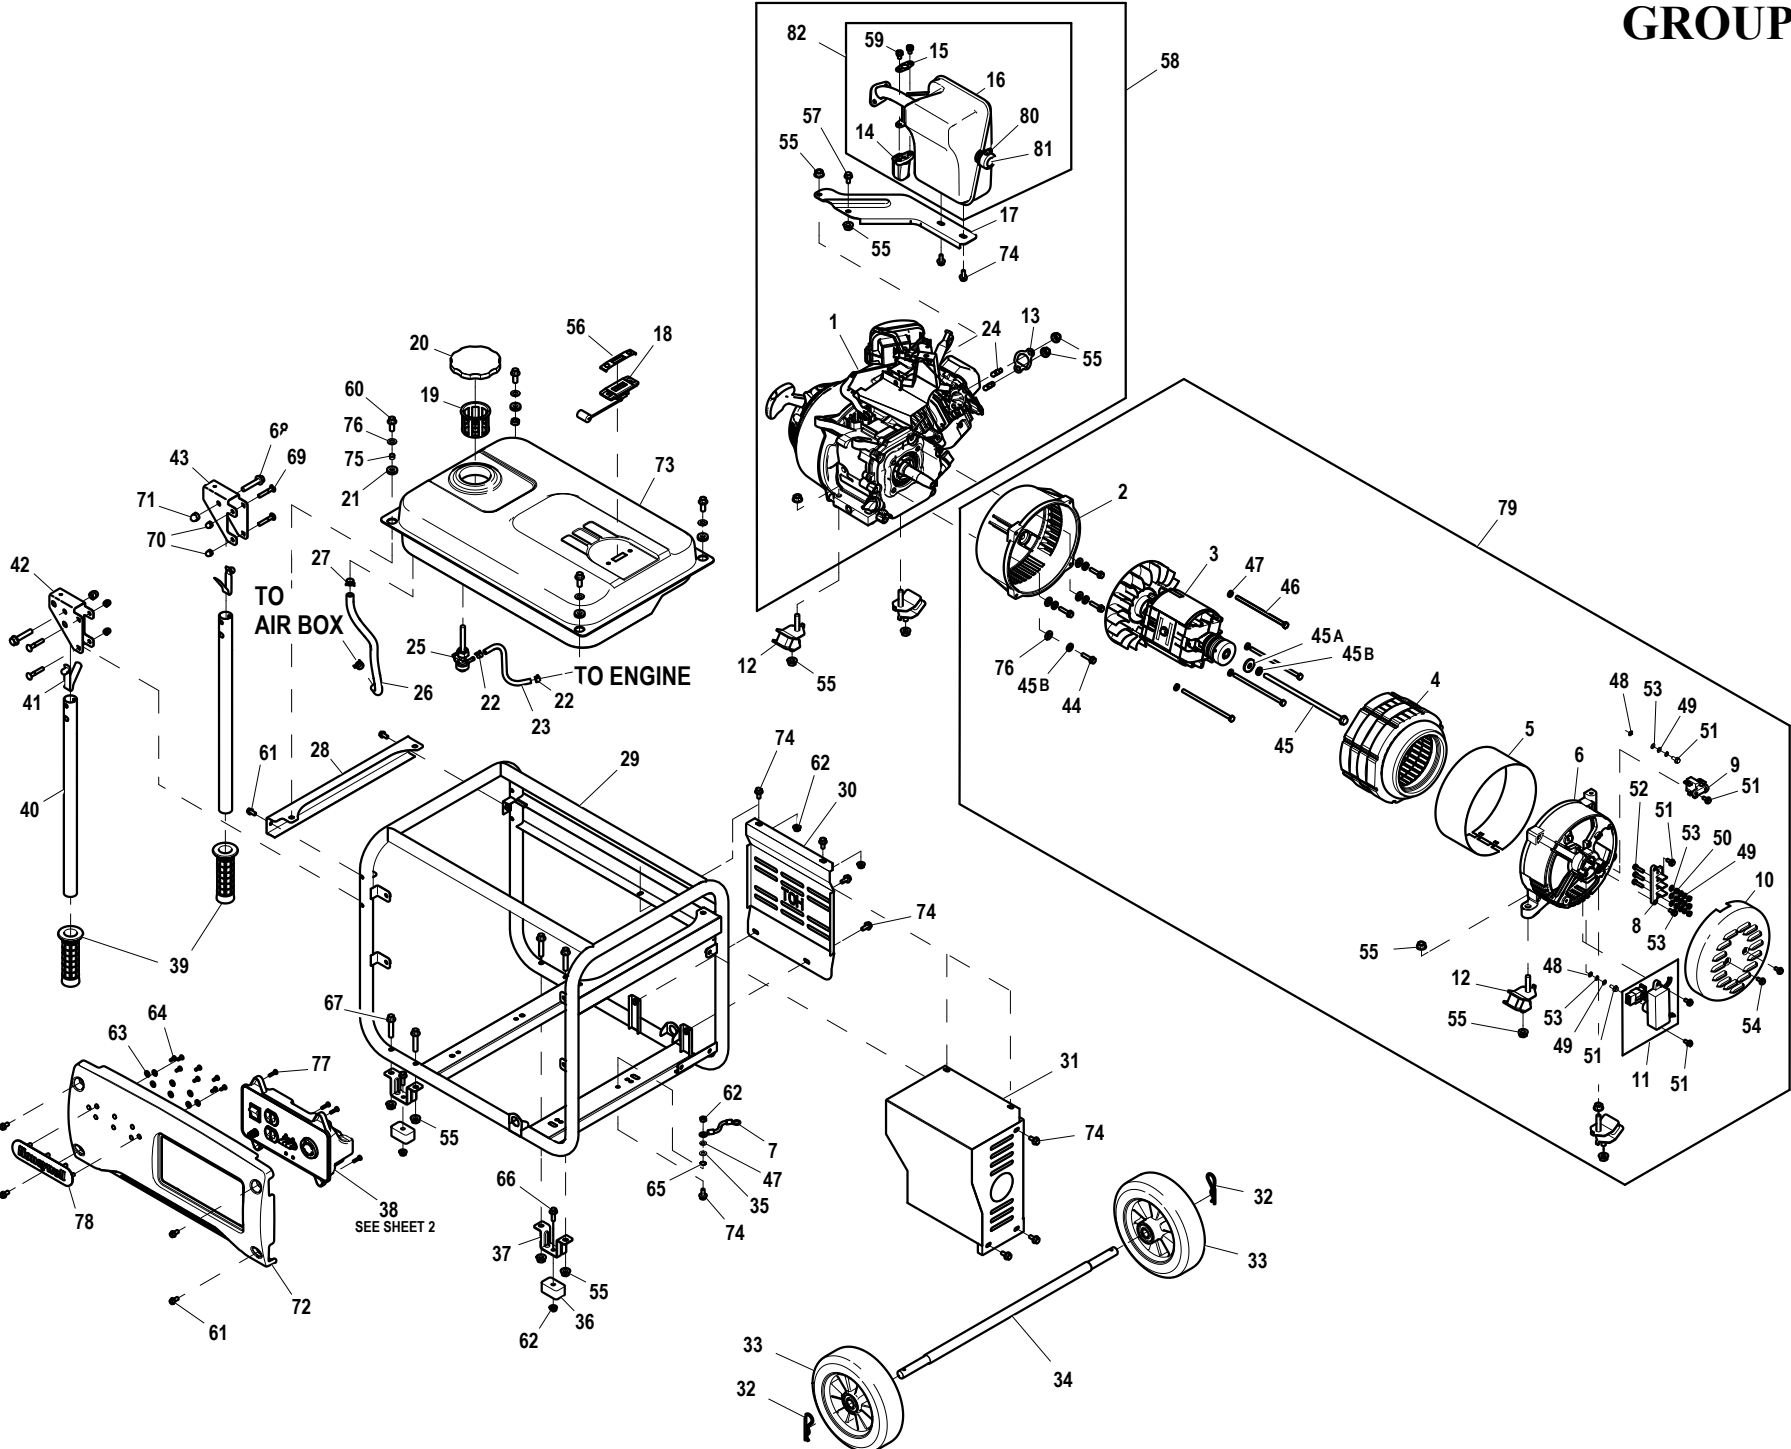

GROUP EV

ITEM	PART	QTY.	DESCRIPTION
1	0H3375A	1	ENGINE 208 PS UP
2	0H3976	1	ADAPTOR CASTING,ENGI/ALT 3250W
3	0J6971	1	ROTOR ASSY
4	0J6972	1	STATOR ASSY
5	0J6977	1	WRAPPER 620X70
6	0J6975	1	REAR BEARING CARRIER 190
7	0G8753C	1	WIRE ASSY GND ALT TO BASE
8	0J6979	1	REAR WIRING FRAME ORANGE
9	0H3380	1	ASSEMBLY BRUSH 3.25KW PORTABLE
10	0H3382	1	COVER,ALTERNATOR 3.25KW
11	0H3381	1	AVR 3.25 KW
12	0H3415	4	VIB MOUNT 35 X 15 X M8-1.25
13	0H3378	1	GASKET MUFFLER 163/208CC
14	0J5204	1	AIR VALVE 2010
15	0J5205	1	GASKET AIR VALVE 2010 CARB
16	0J6970	1	WELDMENT MUFFLER CAT H3250
17	See TABLE 1	1	BRACKET MUFFLER MNT EPS PH3
18	0H1345A	1	FUEL GAGE, 90MM LONG ARM
19	0H1326	1	FILTER, FUEL
20	0H1325B	1	FUEL CAP,NOT VENTED, BLACK CAP
21	0J6679	4	RUBBER MOUNT 8 ID X 5 HGT
22	046031B	2	CLAMP HOSE BAND SPRING .38
23	0J6626	1	FUEL HOSE 4.5 ID, 8.5 OD, 160 LG
24	045761A	2	STUD M8-1.25/10MM X 30 G5 ZINC
25	0J0974	1	VALVE FUEL SHUTOFF
26	0J6560	1	HOSE, 7.5 ID, 13.5 OD, 300 LG
27	048031N	2	CLAMP HOSE BAND .53
28	0J6558	1	WLDMNT CRADLE END PANEL H3250
29	0J6509	1	CRADLE WELDMENT H3250
30	0J6619	1	SIDE MUFFLER SHIELD H3250
31	0J7082	1	INSIDE MUFFLER SHIELD H3250
32	0H3443	2	COTTER HAIRPIN 2.56 X .80
33	0H3392	2	WHEEL, 8" NEVER-FLAT 3.25KW UP
34	0H3391	1	AXLE, SOLID 3.25KW PORTABLE
35	049811	1	WASHER FLAT M6
36	0J6633	2	RUBBER FOOT RECTANGLE
37	0J6632	2	BENT FOOT 3250W HONEYWELL
38	See SHEET 2	-	ASSY CONTROL PANEL
39	0J6631	2	GRIP HANDLE 3250W HONEYWELL
40	0J6630	2	HANDLE H3250 PORTABLE
41	0G5442	2	SNAP BUTTON - .437" DIA. HEAD
42	0J6629	1	BRACKET HANDLE H3250 RH
43	0J6629A	1	BRACKET HANDLE H3250 LH
44	0E9507B	4	SCREW HHFC M8-1.25 X 25 W/M10
45	0J6588	1	SCREW HHFC 5/16-24 X 8.27
45A	050190	1	WASHER FLAT .344ID X 1.00D
45B	070006	5	WASHER LOCK M8 SS
46	0J6589	4	SCREW HHC M6-1.0 X 130
47	022097	5	WASHER LOCK M6-1/4
48	0J6678	2	WASHER LOCK INT M5 SS
49	080856	5	WASHER LOCK M5 SS
50	051716	6	NUT HEX M5-0.8 G8 CLEAR ZINC
51	0J4968	7	SCREW HHFC M5-0.8 X 16
52	052619	3	SCREW HHC M5-0.8 X 20 G8.8
53	080857	8	WASHER FLAT M5 SS
54	0J4967	2	SCREW HHFC M5-0.8 X 12
55	067989	15	NUT HEX FL WHIZ M8-1.25
56	0H1359	1	PLATE, FUEL GAGE
57	089230	1	SCREW HHFC M8-1.25 X 35 G8.8
58	See TABLE 1	1	ENGINE 208 PS W/MLFR HNYWL
59	078606	2	SCREW PPHM M6-1.0 X 12 SEMS
60	0E9507C	4	SCREW HHFC M8-1.25 X 20 W/M10
61	0E1552	6	SCREW HHFC M6-1.0 X 12 W/M5
62	0E8388	5	NUT HEX FL WHIZ M6-1.0
63	038150	8	WASHER FLAT #8 ZINC
64	0J4616	8	SCREW PPH #8-16 X 0.40" BZC
65	0J7317	1	WASHER LOCK EXT M6 CLEAR ZINC
66	0C8566	2	SCREW HHFC M6-1.0 X 20 G8.8
67	0E9507D	4	SCREW HHFC M8-1.25 X 40 W/M10
68	0H1779A	2	SCREW HHFC M8-1.25 X 43
69	0H1781B	4	CHB M6-1.00 X 37 MM LONG
70	0H1782A	4	CAP NUT M6-1.00 BLACK ZINC
71	0H1782	2	CAP NUT M8-1.25 BLACK ZINC
72	0J6331	1	PNL PLASTIC SIDE C-PNL HW3250
73	0J7435	1	WELDMENT FUEL TANK H3250
74	0G1705	10	SCREW HHFC M6-1.0 X 14 G8.8
75	0H1610B	4	ANTI-CRUSH 8OD 6.2ID SLG
76	070008	8	WASHER FLAT M8 SS
77	0G8382	4	SCREW PPH #8-16 X .66" BZC
78	0J6332	1	BADGE SIDE PANEL H3250
79	0H3378	1	ASSY ALTERNATOR 3250W PORTABLE
80	057824	1	CLAMP HOSE #16 .87-1.50
81	0H3377	1	SPARK ARRESTOR, 163/208CC
82	0J6617	1	ASSY MUFFLER H3250

TABLE 1

MODEL	ITEM 58	DESCRIPTION	ITEM 17	DESCRIPTION
0059730	0J5628A	ENGINE 208 PS W/MLFR HNYWL	0H3379A	BRACKET MUFFLER MNT EPA PH3
0061500	0J5628E	ENGINE 208 PS W/MLFR HNYWL CARB	0H3379	BRACKET MUFFLER MNT 163/208CC