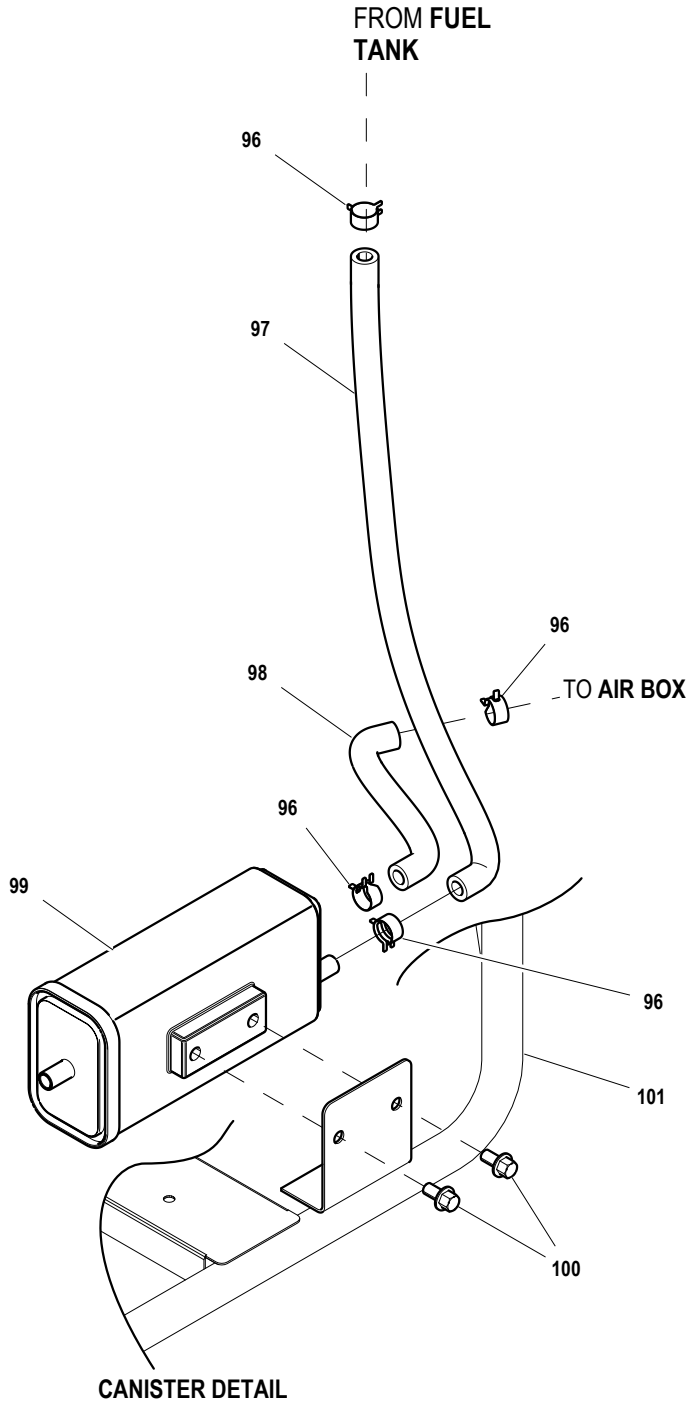

*USED ON MODELS SOLD IN CALIFORNIA ONLY.

ITEM	PART	QTY.	DESCRIPTION
96	048031N	4	CLAMP HOSE BAND .53
97	0J6560A	1	HOSE, 7.5 ID, 13.5 OD, 340 LG
98	0J6560B	1	HOSE, 7.5 ID, 13.5 OD, 200 LG
99	0J6635	1	CARBON CANISTER 2KW
100	090388	2	SCREW HHTT M6-1.0 X 12 ZINC
101	0J6509A	1	CRADLE WELDMENT H3250 CARB