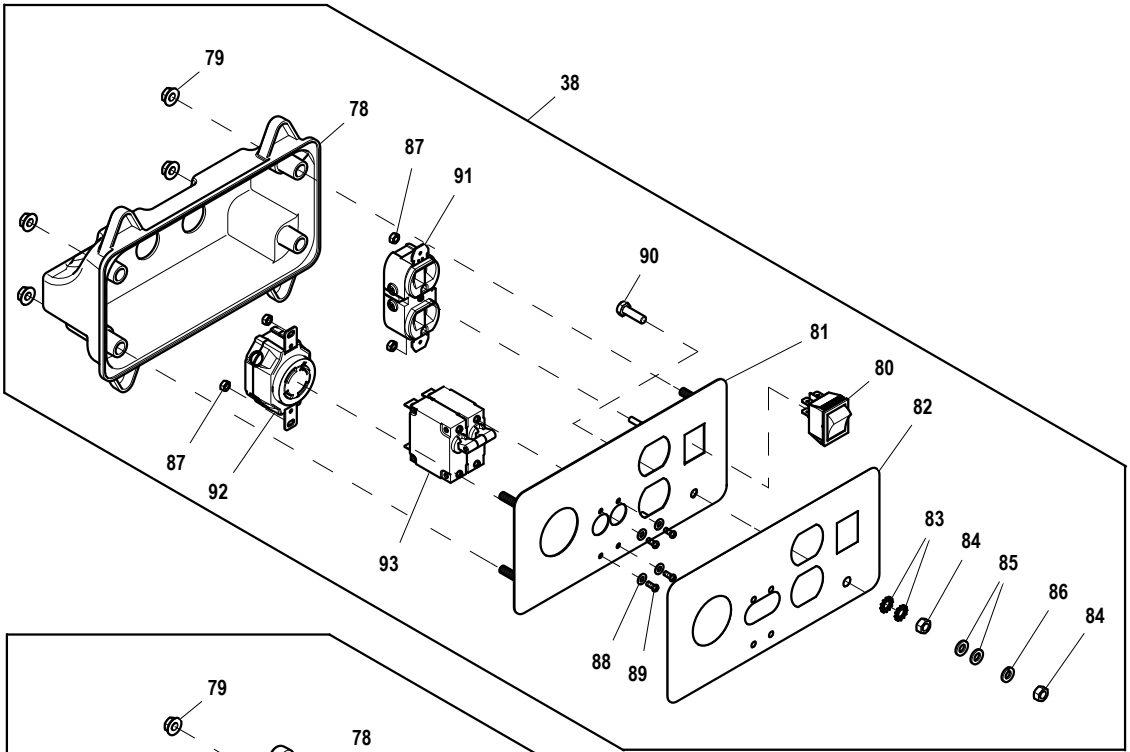

ITEM	PART	QTY.	DESCRIPTION
38	OJ6615	1	ASSY CONTROL PNL H3250 49ST
78	OJ6616	1	CNTRL PNL BACK BOX HNYWL 3250
79	049813	4	NUT HEX M6-1.0 G8 CLEAR ZINC
80	OJ0251A	1	SW RUN-STOP HONEYWELL
81	OJ7030	1	WELDMNT FACEPLATE H3250 49ST
*81A	OJ7030A	1	WELDMNT FACEPLATE H3250 CARB
82	OJ6333	1	OVERLAY CNTRL PNL HW 3250 49ST
*82A	OJ6333A	1	OVERLAY CNTRL PNL HW 3250 CARB
83	OJ7510	2	WASHER LOCK EXT 1/4 BLACK ZINC
84	OJ7512	2	NUT HEX M6-1.0 G8 BLACK ZINC
85	OJ7514	2	WASHER FLAT M6 BLACK ZINC
86	OJ7513	1	WASHER LOCK M6 BLACK ZINC
87	051715	4	NUT HEX M4-0.7 G8 YEL CHR
88	OJ7516	4	WASHER FLAT M3 BLACK ZINC
89	OJ7515	4	SCREW PPHM M3-0.5 X 6 BLACK ZN
90	OJ7511	1	SCREW HHC M6-1.0X20 C8.8 BLKZN
91	0H2928	1	OUTLET 20A 120V DPLX SPECGRADE
*91A	0D4966	1	OUTLET 20A 120V GFCI GF20BK
92	0H3342	1	OUTLET 20A 120/250V SPCGR
93	0H3417	1	CB 0014A 2P 250V
*94	OJ7031	1	ASSY CONTROL PNL H3250 CARB

*USED ON MODELS SOLD IN CALIFORNIA ONLY.