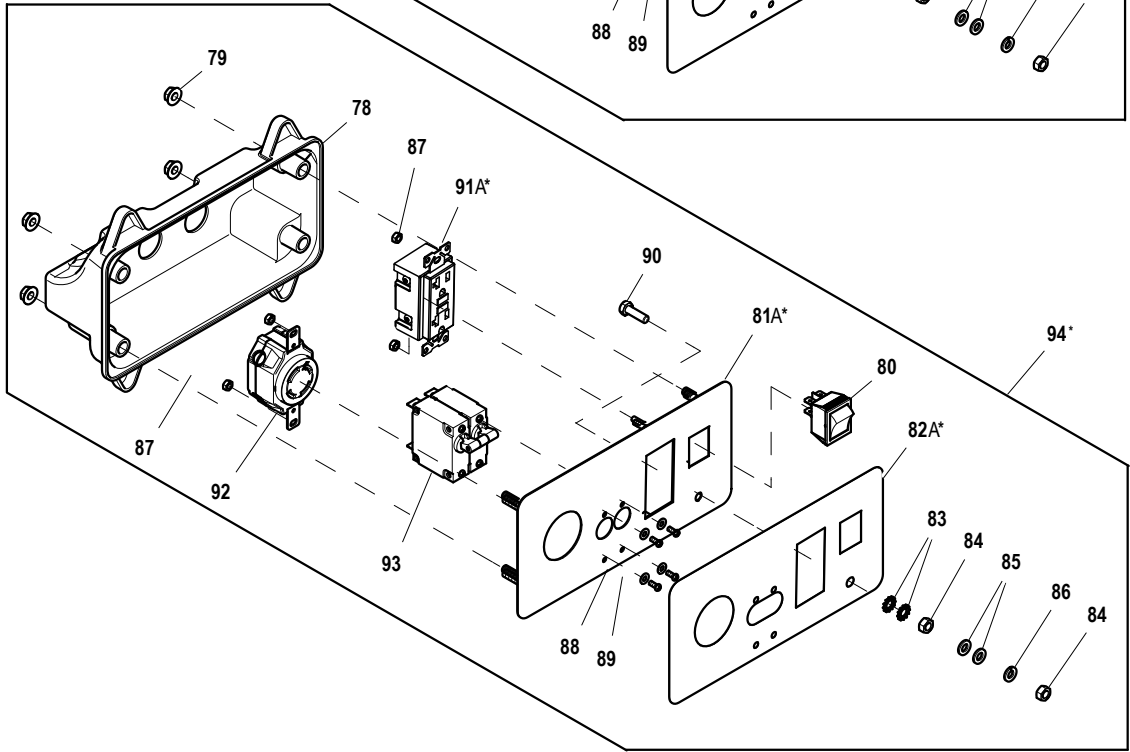

ITEM	PART	QTY.	DESCRIPTION
38	OJ6615	1	ASSY CONTROL PNL H3250 49ST
78	OJ6616	1	CNTRL PNL BACK BOX HNYWL 3250
79	049813	4	NUT HEX M6-1.0 G8 CLEAR ZINC
80	OJ0251A	1	SW RUN-STOP HONEYWELL
81	OJ7030	1	WELDMNT FACEPLATE H3250 49ST
*81A	OJ7030A	1	WELDMNT FACEPLATE H3250 CARB
82	OJ6333	1	OVERLAY CNTRL PNL HW 3250 49ST
*82A	OJ6333A	1	OVERLAY CNTRL PNL HW 3250 CARB
83	OJ7510	2	WASHER LOCK EXT 1/4 BLACK ZINC
84	OJ7512	2	NUT HEX M6-1.0 G8 BLACK ZINC
85	OJ7514	2	WASHER FLAT M6 BLACK ZINC
86	OJ7513	1	WASHER LOCK M6 BLACK ZINC
87	051715	4	NUT HEX M4-0.7 G8 YEL CHR
88	OJ7516	4	WASHER FLAT M3 BLACK ZINC
89	OJ7515	4	SCREW PPHM M3-0.5 X 6 BLACK ZN
90	OJ7511	1	SCREW HHC M6-1.0X20 C8.8 BLKZN
91	0H2928	1	OUTLET 20A 120V DPLX SPECGRADE
*91A	0D4966	1	OUTLET 20A 120V GFCI GF20BK
92	0H3342	1	OUTLET 20A 120/250V SPCGR
93	0H3417	1	CB 0014A 2P 250V
*94	OJ7031	1	ASSY CONTROL PNL H3250 CARB

*USED ON MODELS SOLD IN CALIFORNIA ONLY.