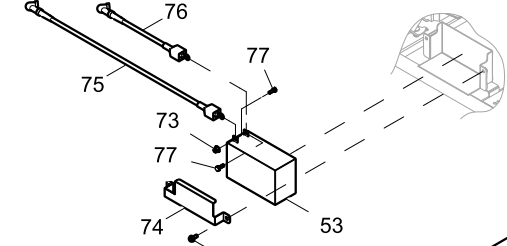

ELECTRIC START MODELS ONLY