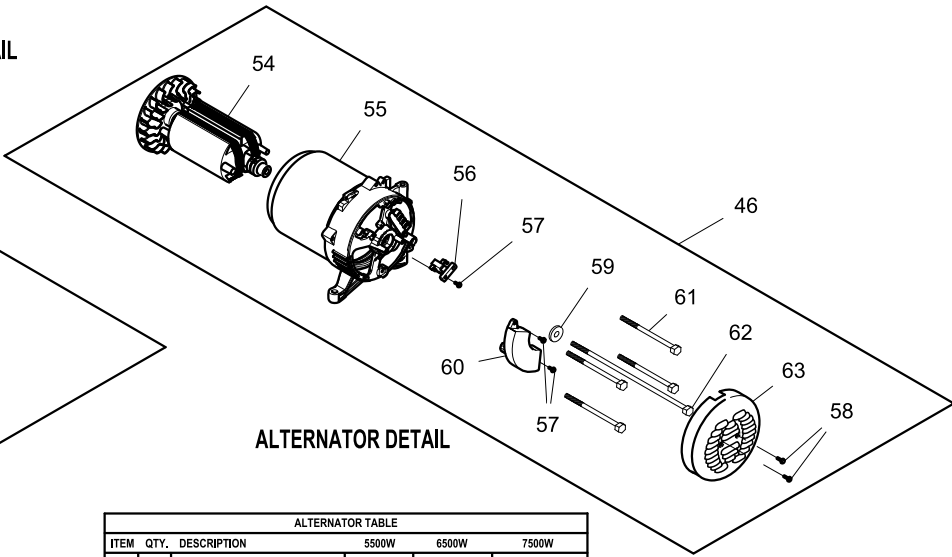

ENGINE TABLE						
ITEM	QTY.	DESCRIPTION	5500W PS	5500W ES	6500W PS	7500W ES
14	1	ENGINE	OJ2591	OJ3943	OJ2591	OJ2879
68	1	MANIFOLD	OJ3341B	OJ3341B	OJ3341B	OJ3341C
38	1	CRADLE WELDMENT HNYWL	OJ3463A	OJ3463	OJ3463A	OJ3463B

ENGINE DETAIL

MUFFLER DETAIL

ELECTRIC START MODELS ONLY

CONTROL PANEL DETAIL

ALTERNATOR DETAIL

ALTERNATOR TABLE					
ITEM	QTY.	DESCRIPTION	5500W	6500W	7500W
46	1	ASSY ALTERNATOR	OJ4062	0H1281	0H9209
54	1	ASSY ROTOR W/FAN	OJ4970	OJ4971	OJ4972
55	1	ASSY STATOR	OJ4974	OJ4975	OJ4976
61	4	SCREW HHC M6-1.0 X 185 C8.8	OJ4979	OJ4979	OJ4980
62	1	SCREW HHC M10-1.5 X 275 C10.9	OJ4982	OJ4982	OJ4983

CONTROL PANEL TABLE						
ITEM	QTY.	DESCRIPTION	5500W PS	5500W ES	6500W PS	7500W ES
44	1	CONTROL PANEL HONEYWELL	OJ2805	OJ2805A	OJ2805B	OJ2805D
79	1	BREAKER 2P 240V	0G9023B	0G9023B	0G9023C	0G9023C
80	1	START/STOP SWITCH	OJ0251A	OJ0251	OJ0251A	OJ0251
81	1	ASSY 12VDC POWER JACK W/LUGS	-	OJ4959	-	OJ4959
82	1	FACEPLATE,WELDMNT W/OUT HR MTR	OJ3242B	OJ3242A	OJ3242B	OJ3242A

ITEM	PART	QTY.	DESCRIPTION
52	0J4608	1	MUFFLER HNYWL
53	0G9449	1	BATTERY 12V10AH SEALED
56	0H0919	1	ASSEMBLY,BRUSH
57	0J4967	3	SCREW HHFC M5-0.8 X 12
58	0J4968	2	SCREW HHFC M5-0.8 X 16
59	070264	1	WASHER FLAT M10
60	0H2579B	1	AVR 5.5-7.5KW ALT
63	0H3049	1	COVER ALTERNATOR INLET 5-7KW
64	0J3877	1	SCROLL, HONEYWELL
65	045770	3	SCREW HHC M5-0.8 X 10 C8.8
66	0D2414	2	SCREW HHFC M8-1.25 X 35 G8.8
67	0G9028	2	GASKET, EXHAUST, 389CC
69	0J3678	1	MUFFLER SHIELD FRONT HONEYWELL
70	0J3679	1	MUFFLER SHIELD ALT SIDE HNYWL
71	0J3680	1	MUFFLER SHIELD FRAME SIDE HW
72	0J4033	14	SCREW HHFC M6-1.0 X 14
73	0H3535	2	NUT FLANGE M5-0.8 NYLOCK
74	0J0694	1	BRACKET BATTERY GP 5.5-7.5E
75	0J4157A	1	WIRE ASSY,BATT NEG,GRN
76	0J4157B	1	WIRE ASSY,BATT POS,RED
77	052618	2	SCREW HHC M5-0.8 X 12 C8.8
78	0G8758	1	OUTLET 30A 120/250V SPCGR
83	0H0265C	2	CB 20A 1P 120V CUL/CSA JOEMEX
84	0H2928	2	OUTLET 20A 120V DPLX SPECGRADE
85	0J2807	1	PANEL,CONTROL BACK BOX H PORT