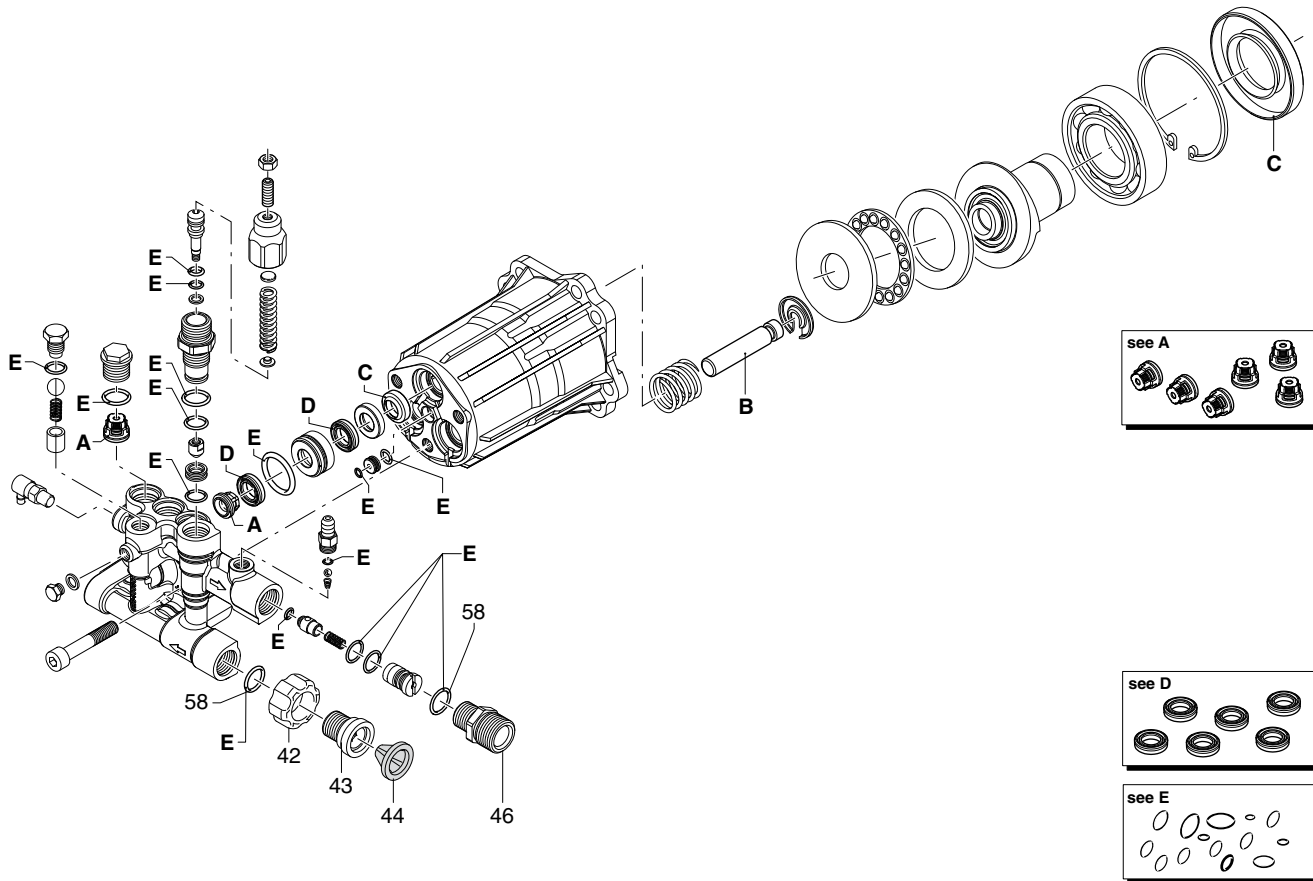

POWER WASHER PUMP, AXIAL-2.5GPM 3000 PSI – REPLACEMENT PARTS

REF. #	Generac Part #	QTY	Description
	OJ7764	1	PUMP, AXIAL-2.5GPM 3000PSI
42	0H95650120	1	FITTING, SUCTION
43	0H95650121	1	FITTING, SUCTION
44	0H95650122	1	FILTER
46	0H95650123	1	FITTING, OUTLET
58	0H95650124	2	O-RING
64	0H9570	1	VALVE ASSY., THERMAL RELIEF