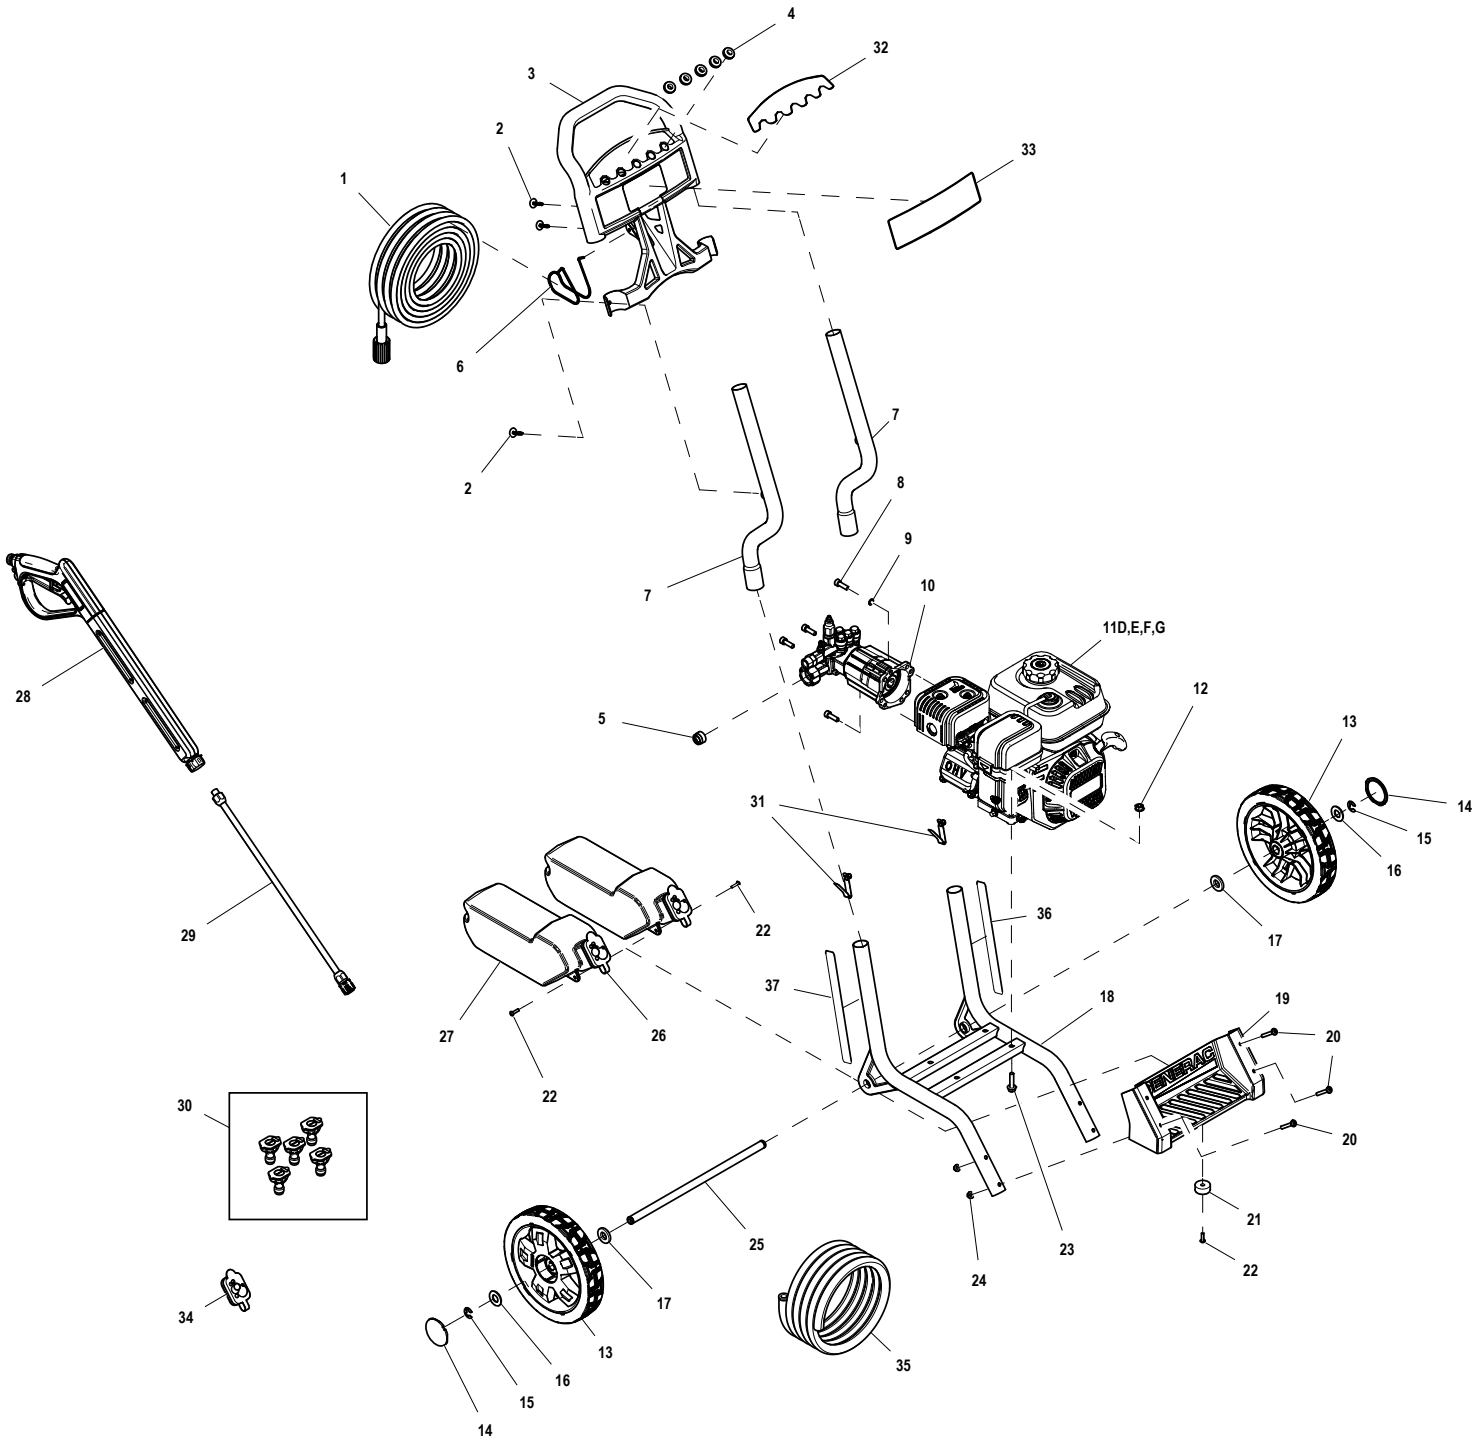

ITEM	PART	QTY.	DESCRIPTION
1	0K0921	1	HOSE 1/4"X25' W/M22 CONN 3100 (2500-2700 PSI)
	0K0921A	1	HOSE 1/4"X30' W/M22 CONN 3100 (3100 PSI)
2	0J1449	6	CHRISTMAS TREE FASTENER
3	0J3055	1	HANDLE 3 NOZZLE (2500 PSI)
	0J3055A	1	HANDLE 4 NOZZLE (2700 PSI)
	0J3055B	1	HANDLE 5 NOZZLE (3100 PSI)
4	0J3079	3	GROMMET-NOZZLE (2500 PSI)
	0J3079	4	GROMMET-NOZZLE (2700 PSI)
	0J3079	5	GROMMET-NOZZLE (3100 PSI)
5	0J1444	1	SCREEN-GARDEN HOSE INLET
6	0J3052	1	HOOK-HOSE
7	0J2051	2	TUBE-HANDLE
8	0J3315	4	SCREW SHC M8-1.25X25 C8.8 ZP
9	092479	4	WASHER LOCK M8 RIBBED C8.8 ZP
10	0H9565	1	PUMP, (2500/2700 PSI)
	0J7764	1	PUMP, AXIAL (3100PSI)
11D	0J8887	1	ENGINE 196CC (2500/2700 PSI)
11E	0K1043	1	ENGINE 212CC (3100 PSI)
11F	0K1042	1	ENGINE 196CC (2700 PSI)
11G	0K1044	1	ENGINE 212CC (3100 PSI)
12	067989	4	NUT HEX FL WHIZ M8-1.25
13	0H9575	2	WHEEL 10" DIA X 1.5"
14	0J1487	2	HUB CAP-WHEEL 10"
15	0J2686	2	RING, SNAP - 5/8"
16	22247	2	WASHER FLAT 5/8 ZINC
17	0J2957	2	WASHER NYLON
18	0J2042	1	TUBE-FRAME
19	0J2045	1	MOUNT-FOOT
20	0J3331	4	SCREW BFHSC M6-1.0 X 45 BLK ZP
21	0J2229	1	VIBRATION MOUNT 1-1/4" OD
22	0J1545	1	SCREW BHSP M6-2.5 X 19MM (2500 PSI)
	0J1545	2	SCREW BHSP M6-2.5 X 19MM (2700 PSI)
	0J1545	3	SCREW BHSP M6-2.5 X 19MM (3100 PSI)
23	089230	4	SCREW HHFC M8-1.25 X 35 G8.8
24	0D3700	4	NUT FLANGE M6-1.0 NYLON
25	0H9603E	1	AXLE, 5/8" DIA
26	0J2048	1	CAP, CHEMICAL TANK (2700 PSI)
	0J2048	2	CAP, CHEMICAL TANK (3100 PSI)
27	0J2047	1	TANK-CHEMICAL (2700 PSI)
	0J2047	2	TANK-CHEMICAL (3100 PSI)
28	0H9642A	1	GUN (2500-2700 PSI)
	0J7555	1	GUN-W/O RIBS (3100 PSI)
29	0H9640	1	LANCE ASSY-20" LONG
30	0H9617	1	KIT-NOZZLE (2500 PSI)
	0H9617A	1	KIT-NOZZLE (2700 PSI)
	0H9617B	1	KIT-NOZZLE (3100 PSI)
31	0G5442	2	SNAP BUTTON - .437" DIA. HEAD
32	0K1287	1	NOZZLE DECAL (2500 PSI)
	0K1287A	1	NOZZLE DECAL (2700 PSI)
	0K1287B	1	NOZZLE DECAL (3100 PSI)
33	0K1286	1	DECAL-GENERAC 2500PSI 2.3GPM
	0K1286A	1	DECAL-GENERAC 2700PSI 2.3GPM
	0K1286B	1	DECAL-GENERAC 3100PSI 2.7GPM
34	0J2049	1	CAP, CHEMICAL TANK W/HOLE (2700/3100 PSI)
35	0J5710	1	DETERGENT HOSE AND FILTER
36	0J1553	1	DECAL QUICK START GC/GX
37	0J3374	1	DECAL QUICK START GC/GX