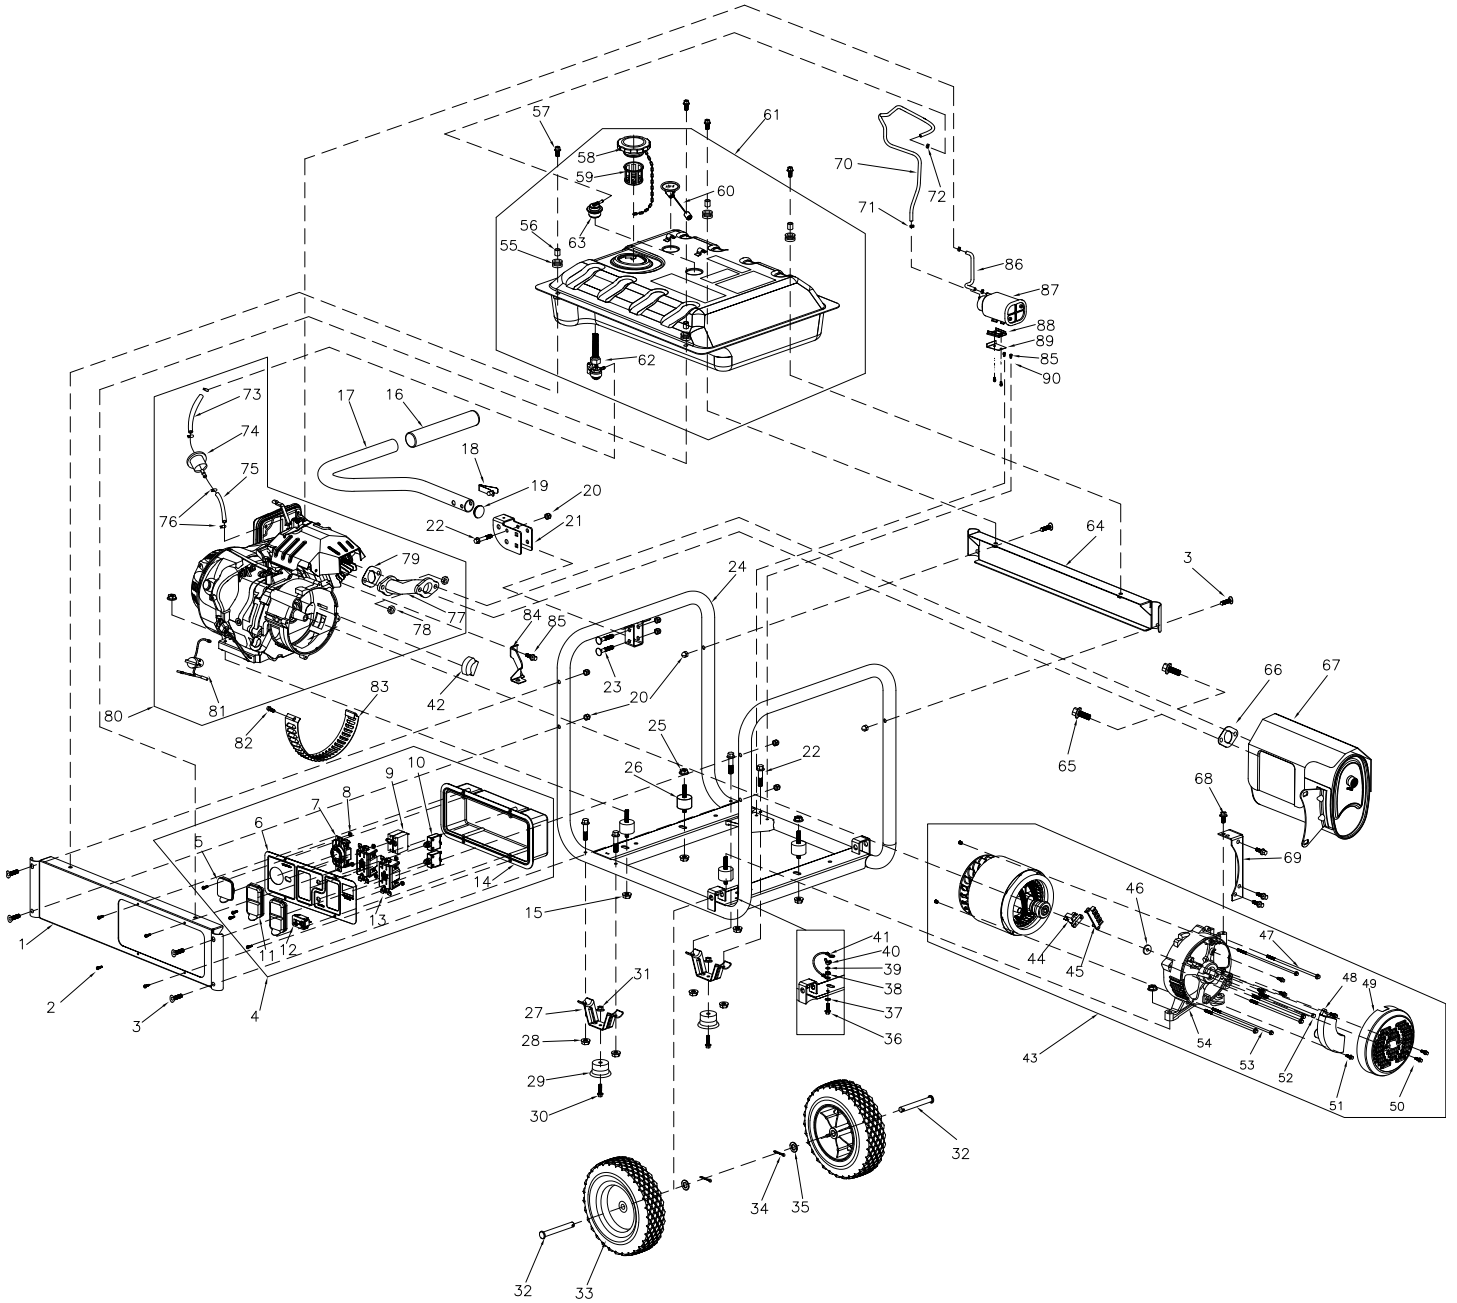

Parts Manual

GP5500 389cc CARB (Model 0059451)

NOTICE!

The information in this manual is known to be accurate as of the date of release shown on the cover. However, engineering changes can occur without notice. To obtain the proper parts, please be sure to use the serial number of the unit being serviced when ordering from this manual. Always refer to any parts notes and changes before ordering. All other parts not shown in this manual can be found on Generac's exploded view drawings online on GENservice at www.generac.com.

Item	Part #	Qty	Description
1	0H97480ST03	1	FRAME, RAIL
2	0H91980159	8	SCREW, PAN, M5 X 16
3	0H1780	6	BOLT, CURVED HEAD, M8X40
4	0J96290110	1	PANEL ASSY., CONTROL
5	0G9391	1	COVER, OUTLET
6	0J4536B	1	FACE PLATE, CONTROL PNL
7	0G8758	1	SOCKET
8	0J86620108	6	NUT, M4
9	0G9023B	1	BREAKER, CIRCUIT, 25A 2P
10	0H0265C	2	BREAKER, CIRCUIT, 20A
11	0G9392	2	COVER, OUTLET
12	0G8321	1	METER, HOUR
13	0D4966	2	SOCKET, GFCI
14	0G9756	1	COVER, PANEL (BACK)
15	067989	4	NUT, M8
16	0G8442C113	1	GRIP, HANDLE
17	0H97560ST15	1	HANDLE
18	0J5347	1	BUTTON, SNAP
19	0H9760	1	CAP, END
20	0H1782	9	NUT, LOCKING CAP, M8
21	0H97670ST15	1	BRACKET, HANDLE
22	0B1214	5	BOLT, M8X45
23	0H1781	2	BOLT, CARRIAGE HEAD M8X46
24	0J19730ST15	1	FRAME
25	0G84420107	4	NUT, M10
26	0H1783	4	MOUNT, RUBBER VIB
27	0K0097	2	FRAME, BENT FOOT
28	0K0098	4	NUT, M8
29	0K0099	2	FOOT, RUBBER
30	0k0100	2	BOLT, M6X28
31	0k0105	2	NUT, M6
32	0H0204	2	PIN, AXLE
33	0K6011	2	WHEEL
34	0D4999	2	PIN, COTTER
35	022304	2	WASHER, FLAT 13X2
36	0J35220156	1	BOLT, M6X20
37	0K0093	1	WASHER, SPECIAL LOCK
38	0G84420272	1	NUT, M6
39	0J47870118	1	WASHER, FLAT 6X0.8
40	0K0094	1	NUT, M6