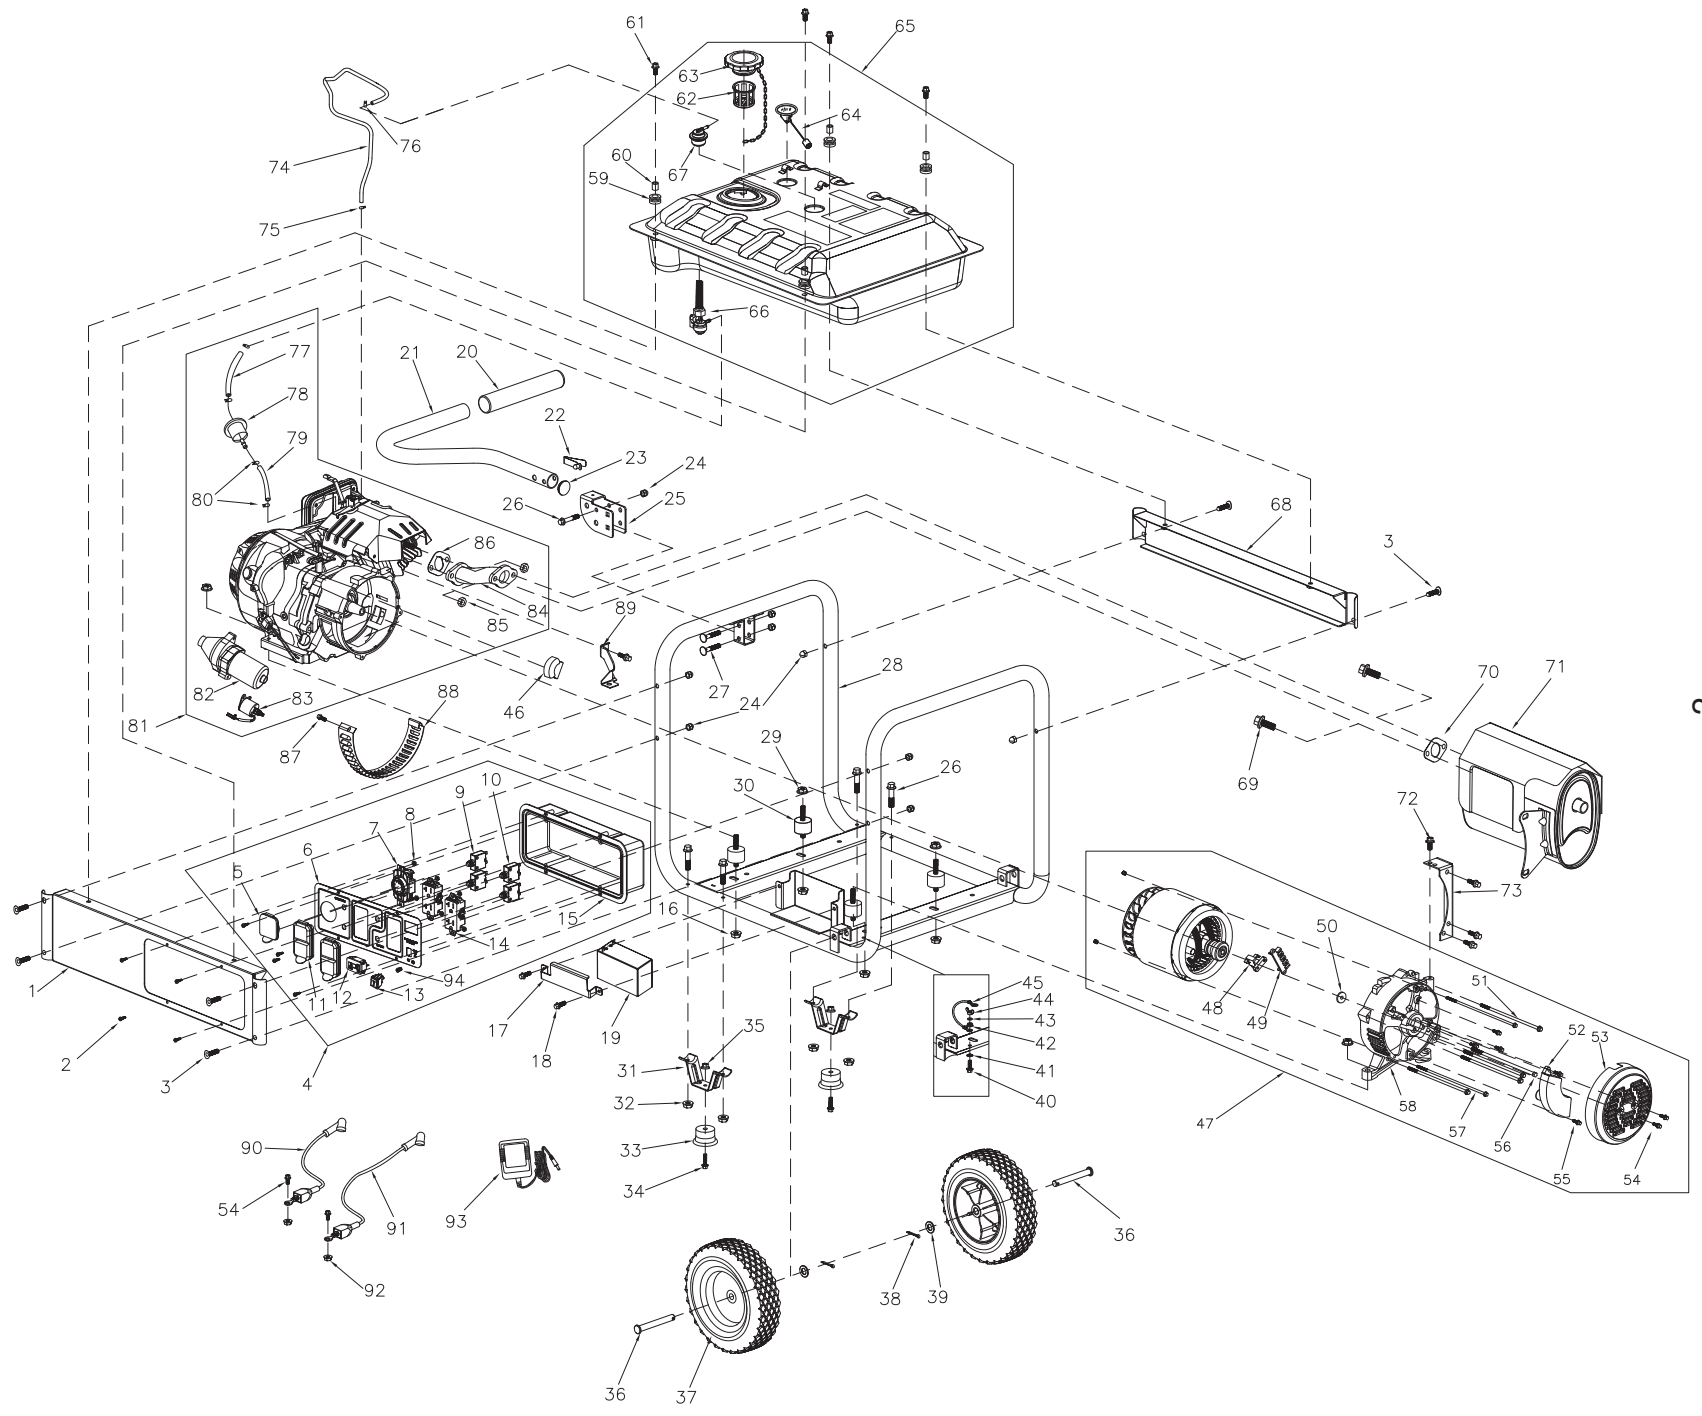

Parts Manual

GP7500E 420cc (Model 0059435)

GP8000E 420cc (Model 0065140)

NOTICE!

The information in this manual is known to be accurate as of the date of release shown on the cover. However, engineering changes can occur without notice. To obtain the proper parts, please be sure to use the serial number of the unit being serviced when ordering from this manual. Always refer to any parts notes and changes before ordering. All other parts not shown in this manual can be found on Generac's exploded view drawings online on GENservice at www.generac.com.

GP7500E & GP8000E

GP7500E & GP8000E

Item	Part #	Qty	Description
1	0H97480ST03	1	PANEL, RAIL C/PNL SIDE GP
2	0G8382	8	SCREW, PAN M5 X 16
3	0H1780	6	BOLT, CURVED HEAD(M8X40)
4	0H9775E	1	PANEL ASSY. CONTROL
5	0G9391	1	COVER,30A 120/240V
6	0J4536A	1	FACE PLATE, CONTROL PANEL
7	0G8758	1	OUTLET 30A 120/250V SP-CGR
8	0J86620108	6	NUT, M4
9	0H0265E	2	BREAKER, CIRCUIT (30A)
10	0H0265C	2	BREAKER, CIRCUIT (20A)
11	0G9392	2	COVER, 20A 120V GFCI/DU-PLEX
12	0G8321	1	METER, HOUR
13	0J0251	1	SW START-RUN-STOP GP
14	0D4968	2	OUTLET, 20A, 120V
15	0G9756A	1	COVER, BACK PANEL
16	067989	4	NUT, M8
17	0J06940ST15	1	COVER, BATTERY
18	0G84420194	3	BOLT, M6X12
19	0G9449	1	BATTERY
20	0G8442C113	1	GRIP, HANDLE
21	0H97560ST15	1	HANDLE, PMS159C
22	0J5347	1	BUTTON, SNAP
23	0H9760	1	CAP END NYLON BLACK
24	0H1782	9	CAP, NUT LOCKING, M8
25	0H97670ST15	1	BRACKET, PMS159C
26	073144	5	BOLT, M8X45
27	0H1781	2	BOLT, CARRIAGE HEAD M8X46
28	0J02500ST15	1	ASSEMBLY FRAME GP 7500E
29	0G84420107	4	NUT, M10
30	0K09150110	4	MOUNT, RUBBER VIBRATION
31	0K0097	2	FOOT, BENT(FRAME)
32	0K0098	4	NUT, M8
33	0K0099	2	FOOT, RUBBER
34	0K0100	2	BOLT,M6X28
35	0K0105	2	NUT,M6
36	0H0204	2	PIN, AXLE