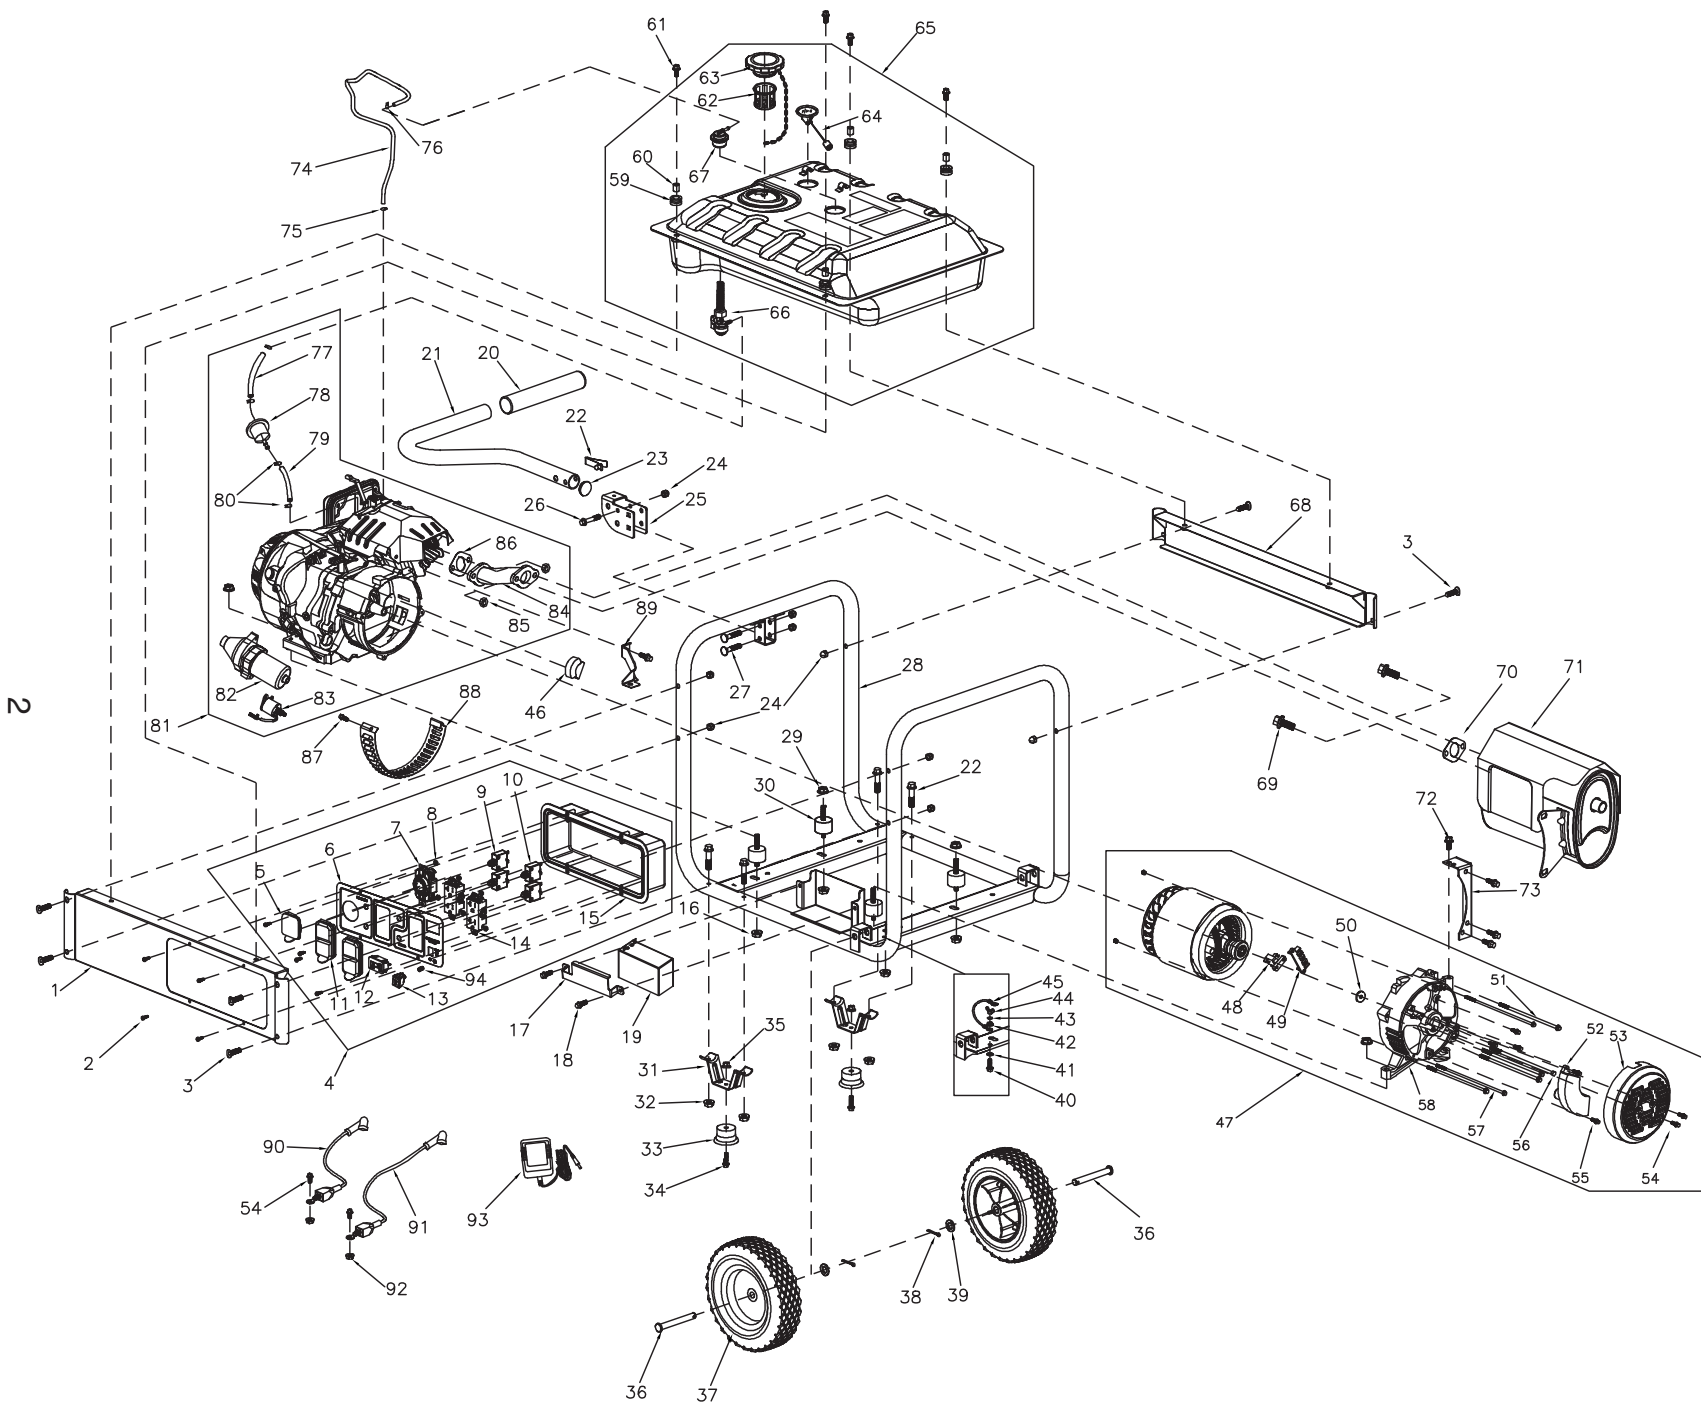

Parts Manual

GP6500E 389CC (Models 0059413 & 0065150)

NOTICE!

The information in this manual is known to be accurate as of the date of release shown on the cover. However, engineering changes can occur without notice. To obtain the proper parts, please be sure to use the serial number of the unit being serviced when ordering from this manual. Always refer to any parts notes and changes before ordering. All other parts not shown in this manual can be found on Generac's exploded view drawings online on GENservice at www.generac.com.

GP6500E

Item	Part #	Qty	Description
1	0H97480ST03	1	PANEL RAIL C/PNL SIDE
2	0H91980159	8	SCREW, PAN, M5 X 16
3	0H1780	6	BOLT, CURVED HEAD, M8X40
4	0H9775E	1	PANEL ASSY., CONTROL
5	0G9391	1	COVER, OUTLET
6	0J4536A	1	FACE PLATE GP PORTABLE ES
7	0G8758	1	SOCKET
8	0J86620108	6	NUT, M4
9	0H0265E	2	BREAKER, CIRCUIT, 30A
10	0H0265C	2	BREAKER, CIRCUIT, 20A
11	0G9392	2	COVER, OUTLET
12	0G8321	1	METER, HOUR
13	0J0251	1	SWITCH, ENGINE
14	0D4968	2	SOCKET
15	0G9756A	1	COVER, PANEL BACK
16	067989	4	NUT, M8
17	0J06940ST15	1	BRACKET, BATTERY
18	0G84420194	3	BOLT, M6X12
19	0G9449	1	BATTERY
20	0G8442C113	1	GRIP, HANDLE
21	0H97560ST15	1	HANDLE
22	0J5347	1	BUTTON, SNAP
23	0H9760	1	CAP, END
24	0H1782	9	NUT, LOCKING CAP, M8
25	0H97670ST15	1	BRACKET, HANDLE
26	0B1214	5	BOLT, M8X45
27	0H1781	2	BOLT, CARRIAGE HEAD M8X46
28	0J02460ST15	1	FRAME
29	0G84420107	4	NUT, M10
30	0H1783	4	MOUNT, RUBBER VIB
31	0K0097	2	FRAME, BENT FOOT
32	0K0098	4	NUT, M8
33	0K0099	2	FOOT, RUBBER
34	0K0100	2	BOLT, M6X28
35	0K0105	2	NUT, M6
36	0H0204	2	PIN, AXLE
37	0K6011	2	WHEEL
38	0D4999	2	PIN, COTTER
39	022304	2	WASHER, FLAT 13X2
40	0J35220156	1	BOLT, M6X20
41	0K0093	1	WASHER, SPECIAL LOCK
42	0G84420272	1	NUT, M6
43	0J47870118	1	WASHER, FLAT 6X0.8