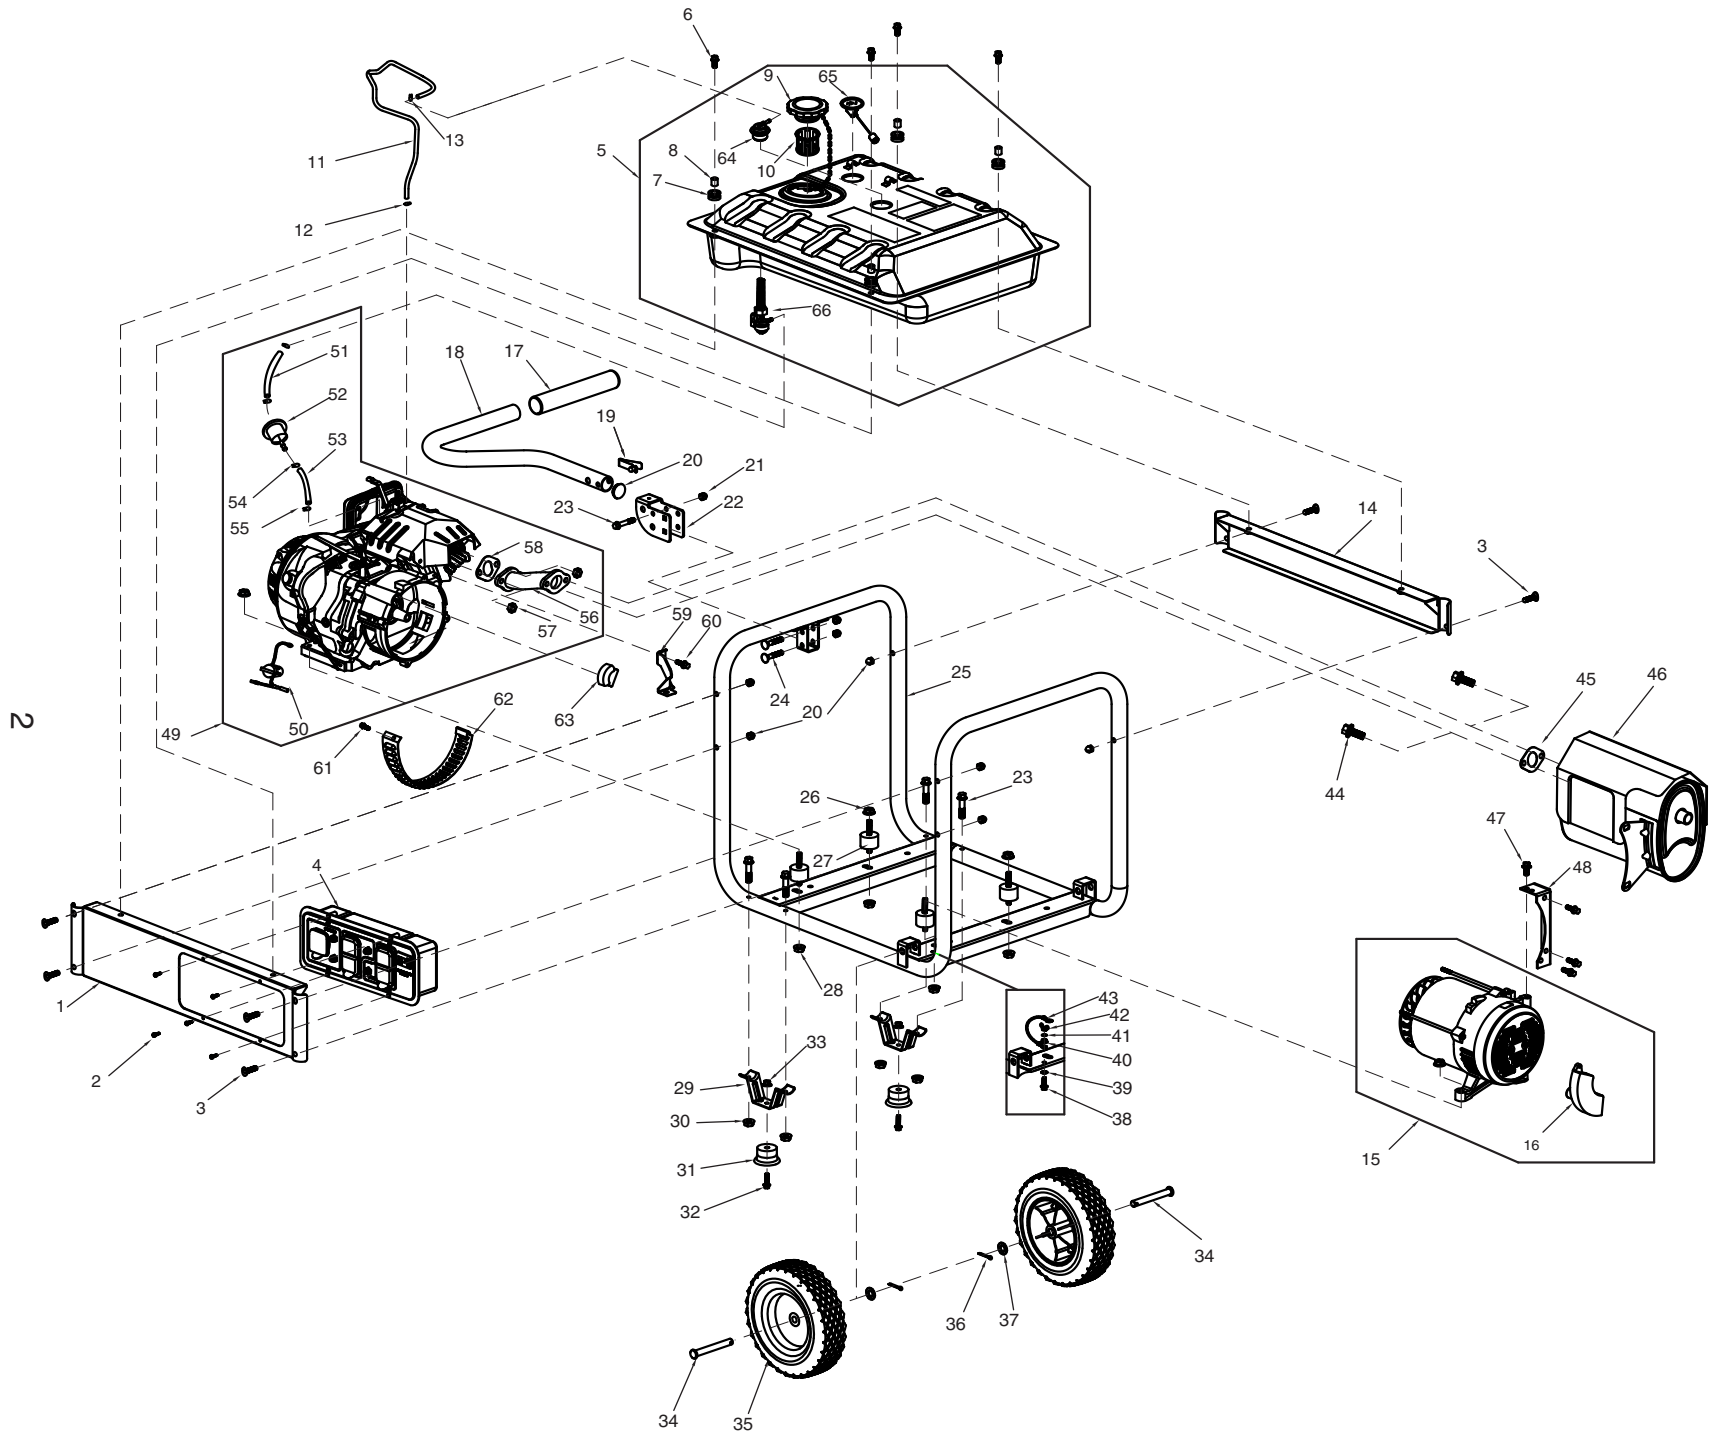

Parts Manual

GP5500kW 389CC (Model 0059396)

First unit begins with serial number 7026058A

NOTICE!

The information in this manual is known to be accurate as of the date of release shown on the cover. However, engineering changes can occur without notice. To obtain the proper parts, please be sure to use the serial number of the unit being serviced when ordering from this manual. Always refer to any parts notes and changes before ordering. All other parts not shown in this manual can be found on Generac's exploded view drawings online on GENservice at www.generac.com.

GP5500

Item	Part #	Qty	Description
1	0H97480ST03	1	FRAME RAIL PAINT: BLACK
2	0G8382	8	SCREW PPPH #8-16 X .66" BZC
3	0H1780	6	CURVED HEAD M8-1.25 X 41MM LNG
4	0H9775D	1	CONTROL PANEL ASSY.
5	0H7510A0SRV	1	FUEL TANK ASSY. 7 GAL
6	0E9507C	4	SCREW HHFC M8-1.25 X 20 W/M10
7	0H1411B	4	RUBBER MOUNT,10.3 ID X 11 HGT
8	0H1610A	4	ANTI-CRUSH 10.8OD 9ID 10LG
9	0H0958	1	FUEL CAP
10	0H1326	1	FUEL FILTER
11	0K0091	1	HOSE FORMED ROV-AIRBOX GP EPA
12	0J35220173	1	LOOP, TUBE (CLAMP)
13	0J35220174	1	LOOP, TUBE (CLAMP)
14	0H9749AST03	1	BACK RAIL PAINT: BLACK
15	0J8363	1	ALTERNATOR ASSY. 5.5kW
16	0H2579B	1	AVR
17	0G8442C113	1	HANDLE GRIP
18	0H97560ST15	1	HANDLE
19	0G5442	1	SNAP BUTTON - .437" DIA. HEAD
20	0H9760	1	PLUG
21	0H1782	9	CAP NUT LOCKING M8
22	0H97670ST15	1	BRACKET
23	0B1214	5	BOLT M8X45
24	0H1781	2	CARRIAGE HEAD BOLT M8X46
25	0H97620ST15	1	ASSEMBLY FRAME GP5-6.5KW PS
26	0G84420107	4	NUT M10
27	0H1783	4	VIB MOUNT RUBBER
28	067989	4	NUT M8
29	0K0097	2	FRAME, BENT FOOT
30	0K0098	4	NUT M8
31	0K0099	2	RUBBER FOOT