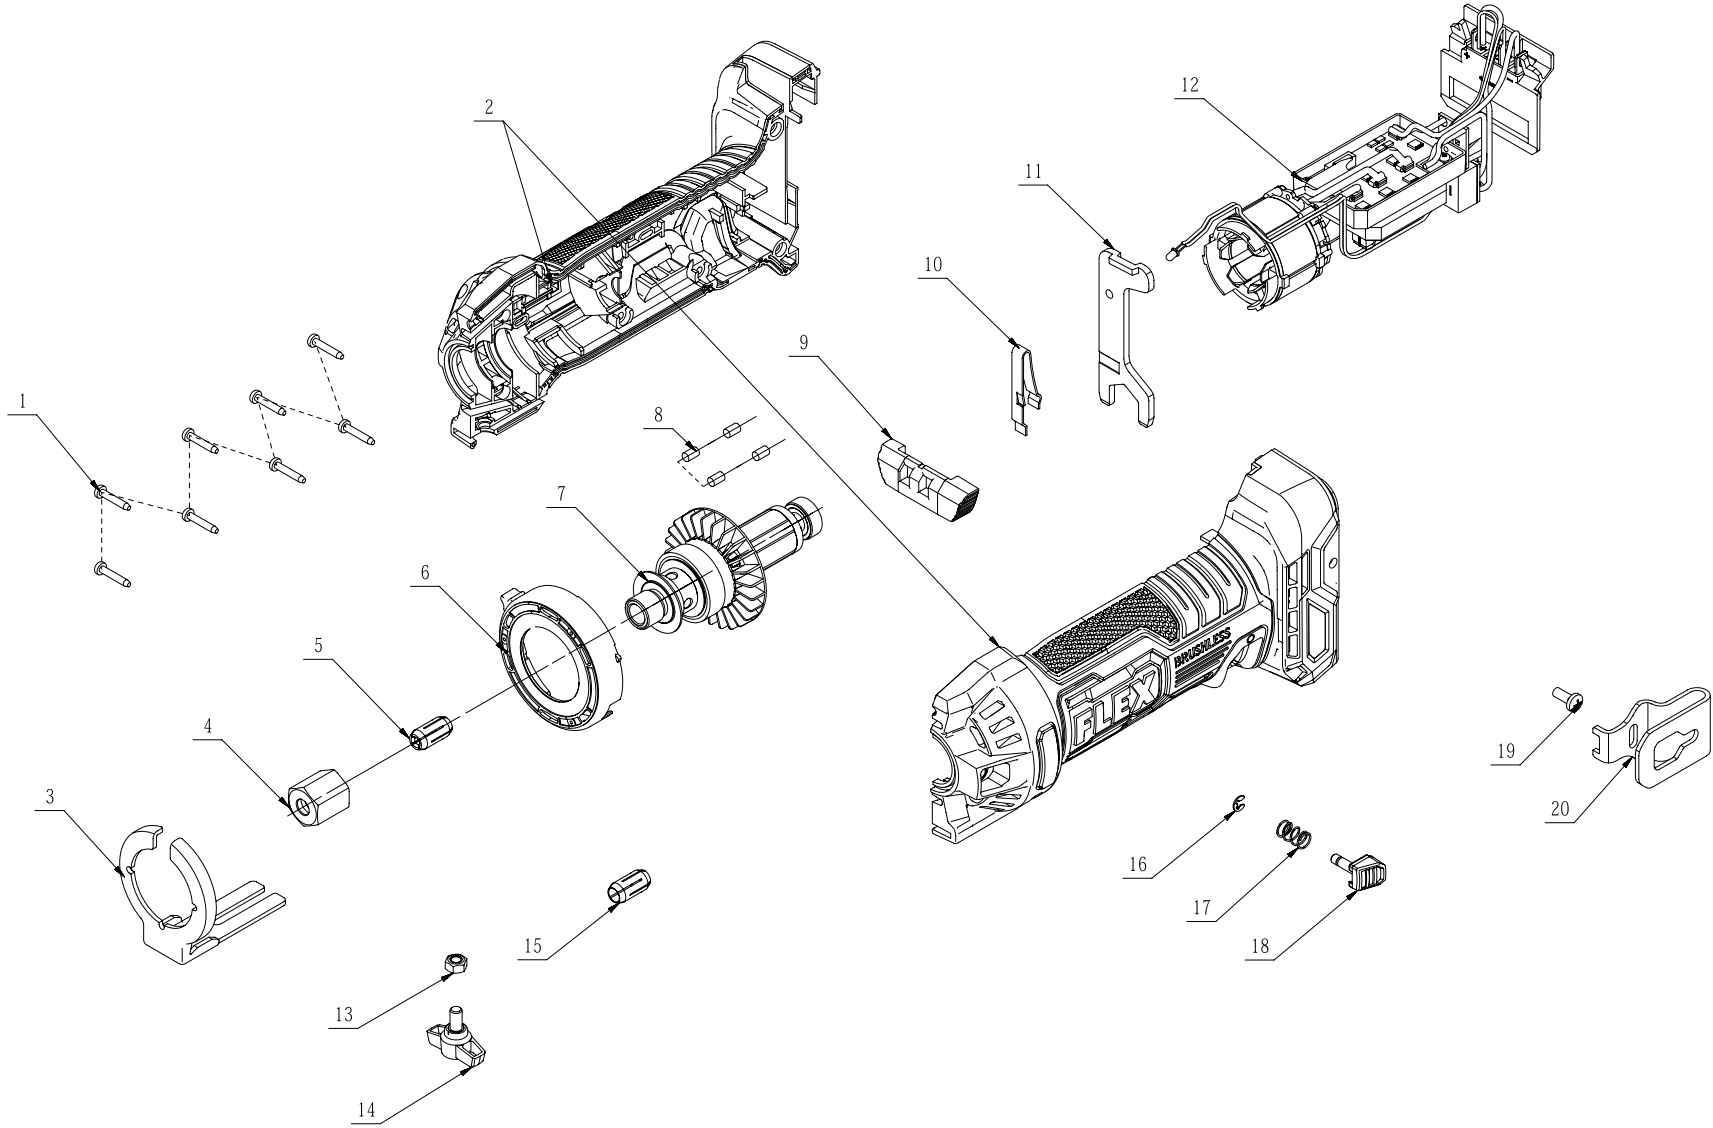

FLEX

No.	Product Model#	Part Number	Description	Qty
1	FX2471-Z	5610241004	Screw	8
2	FX2471-Z	2828371001	L R Housing Set	1
3	FX2471-Z	3707501001	Adjusting Support	1
4	FX2471-Z	5630227001	Lock Nut	1
5	FX2471-Z	3860174001	Collet	1
6	FX2471-Z	3131286001	Fan Baffle	1
7	FX2471-Z	2827568001	Output Shaft Assembly	1
8	FX2471-Z	3121038001	Rubber Stick	4
9	FX2471-Z	3131299001	Switch Button	1
10	FX2471-Z	2828405001	Spring Holder	1
11	FX2471-Z	5680271001	Wrench	1
12	FX2471-Z	2830834001	Electric Assembly	1
13	FX2471-Z	5630003003	Hexagon Nut	1
14	FX2471-Z	5640366001	Adjusting Bolt	1
15	FX2471-Z	3860173001	Collet	1
16	FX2471-Z	5660001002	E Ring	1
17	FX2471-Z	3660362001	Compression Spring	1
18	FX2471-Z	3131303001	Spindle Lock Button	1
19	FX2471-Z	5620039010	Screw	1
20	FX2471-Z	3707622001	Belt Clip	1