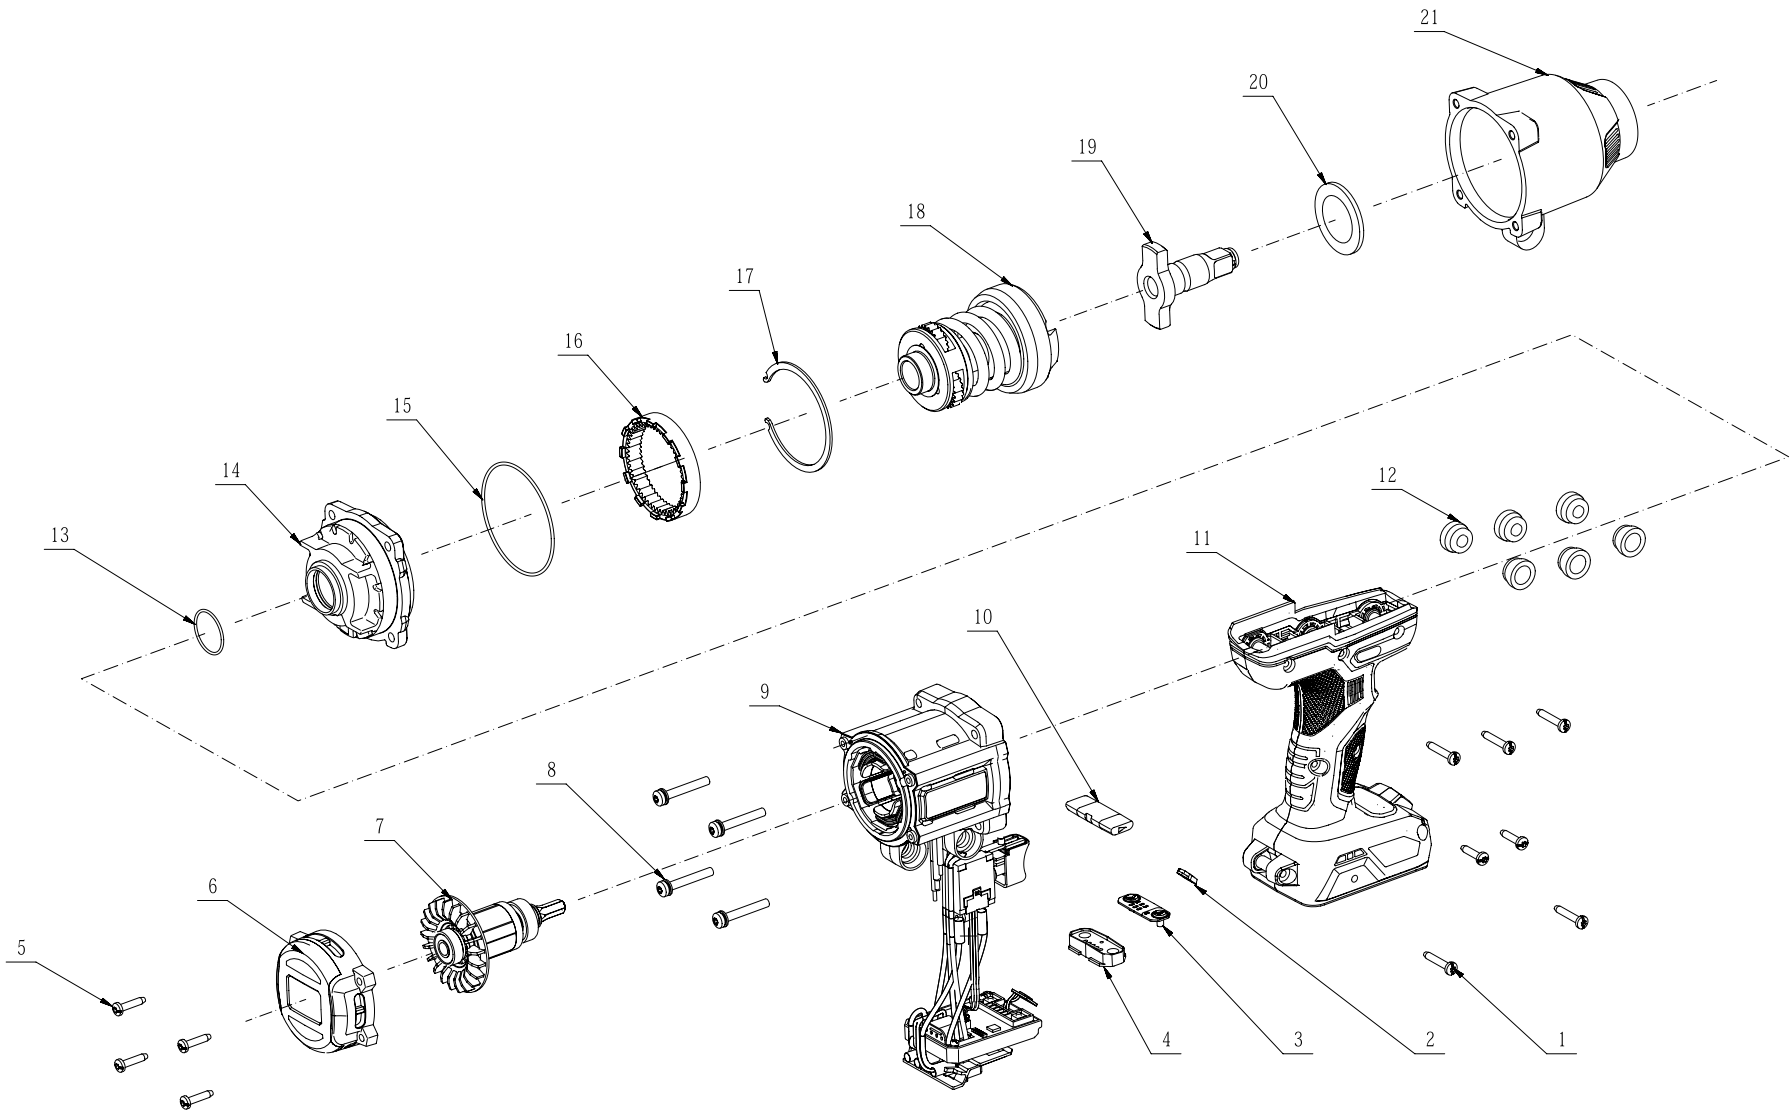

FLEX

No.	Product Model#	Part Number	Description	Qty
1	FX1471	5620454003	Tapping Screw	5
2	FX1471	3127733001	LED Cover	1
3	FX1471	3707606001	Indicator Label	1
4	FX1471	3131419001	Switch Button Cover	1
5	FX1471	5620453003	Tapping Screw	6
6	FX1471	3322945001	Rear Cover	1
7	FX1471	2826221004	Rotor Set	1
8	FX1471	5620704001	Screw and Washer	4
9	FX1471	2828394001	Stator and Electronic Components	1
10	FX1471	3130170001	F/R Button	1
11	FX1471	2827527002	L R Handle Set	1
12	FX1471	3128071001	Rubber Gasket	6
13	FX1471	5690423001	O Ring	1
14	FX1471	2826224003	Rear Gear Housing ASSY	1
15	FX1471	5690424001	O Ring	1
16	FX1471	3521138001	Ring Gear	1
17	FX1471	5660271001	Circlip for Hole	1
18	FX1471	2827522002	Impact Block Assembly	1
19	FX1471	2827801002	Output Shaft Assembly	1
20	FX1471	5650698001	Plain Washer	1
21	FX1471	2827523002	Front Gear Housing Assembly	1