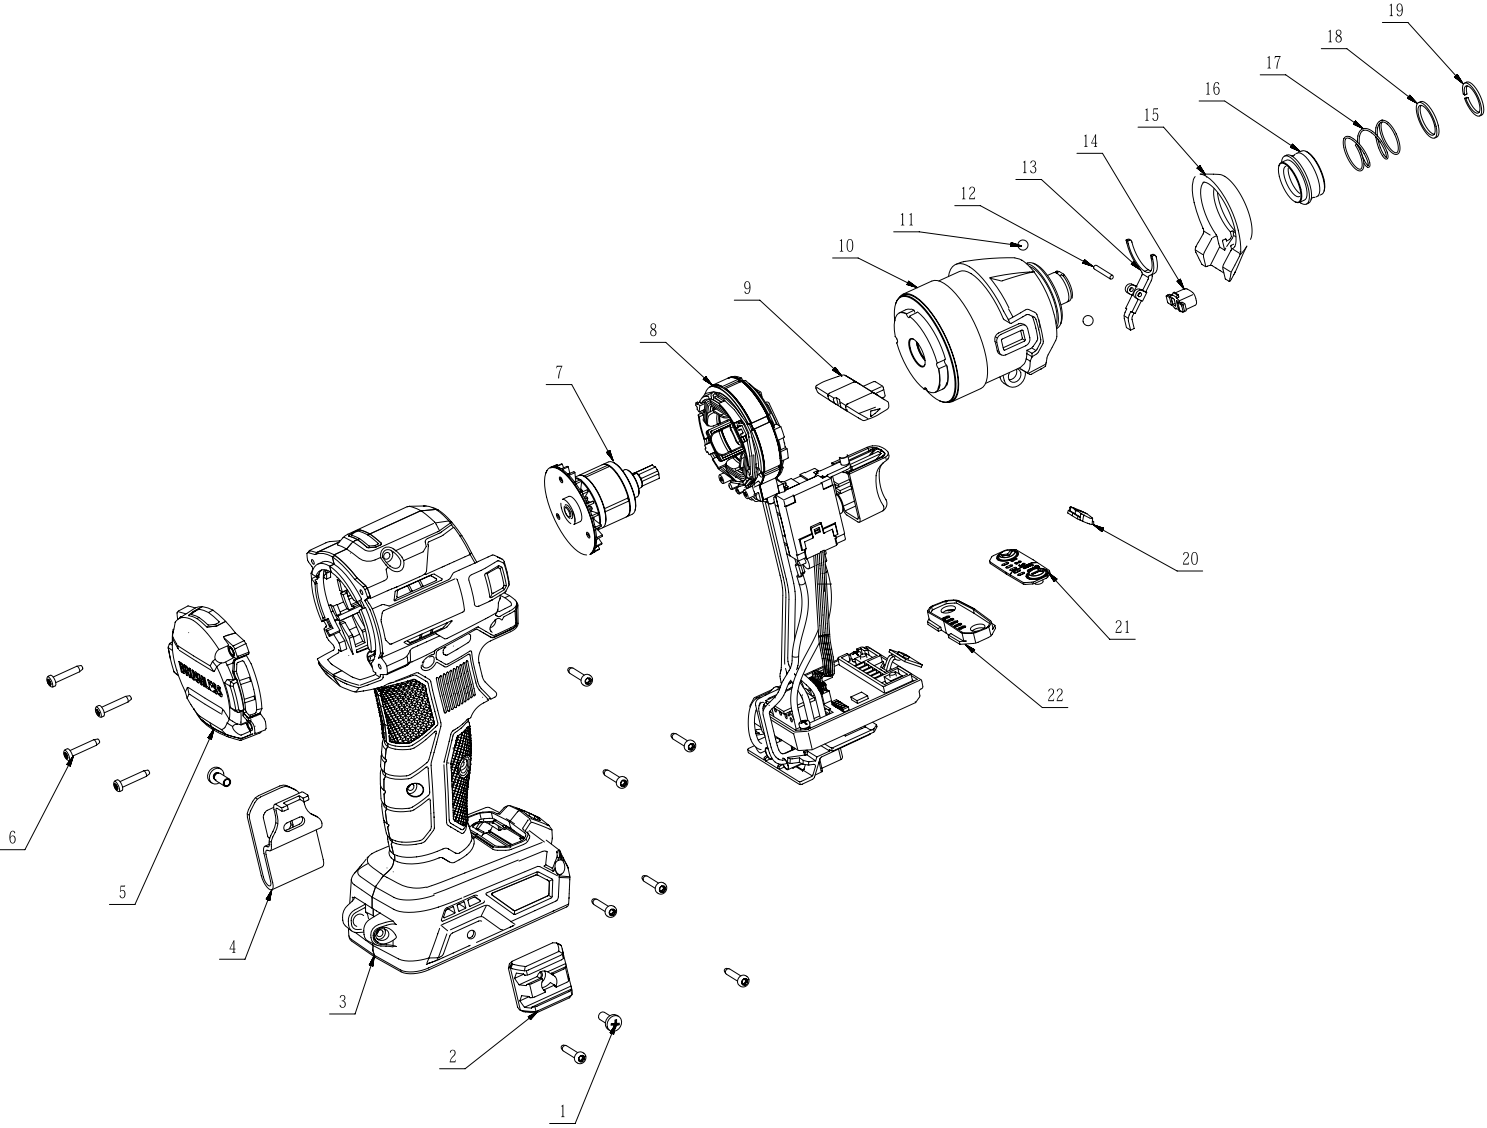

FLEX

No.	Product Model#	Part Number	Description	Qty
1	FX1371A	5620039010	Screw	2
2	FX1371A	3127743001	Bit Holder	1
3	FX1371A	2827502002	L R Housing Set	1
4	FX1371A	3707622001	Belt Clip	1
5	FX1371A	3322885001	Rear Cover	1
6	FX1371A	5610241002	Screw	11
7	FX1371A	2751330002	Rotor Set	1
8	FX1371A	2831008001	Electric Assembly	1
9	FX1371A	3131367001	F/R Button	1
10	FX1371A	2790597001	Gear Case Assembly	1
11	FX1371A	5700226001	Steel Ball	2
12	FX1371A	3550206001	Needle Pin	1
13	FX1371A	3521247001	Connecting Lever	1
14	FX1371A	3131282001	Button	1
15	FX1371A	3131267001	Decorative Cover	1
16	FX1371A	3580091001	Bushing	1
17	FX1371A	3660820001	Compression Spring	1
18	FX1371A	5650750001	Washer	1
19	FX1371A	5660134001	Circlips For Shaft	1
20	FX1371A	3127733001	LED Cover	1
21	FX1371A	3707502001	Indicator Label	1
22	FX1371A	3131280001	Switch Button Cover	1