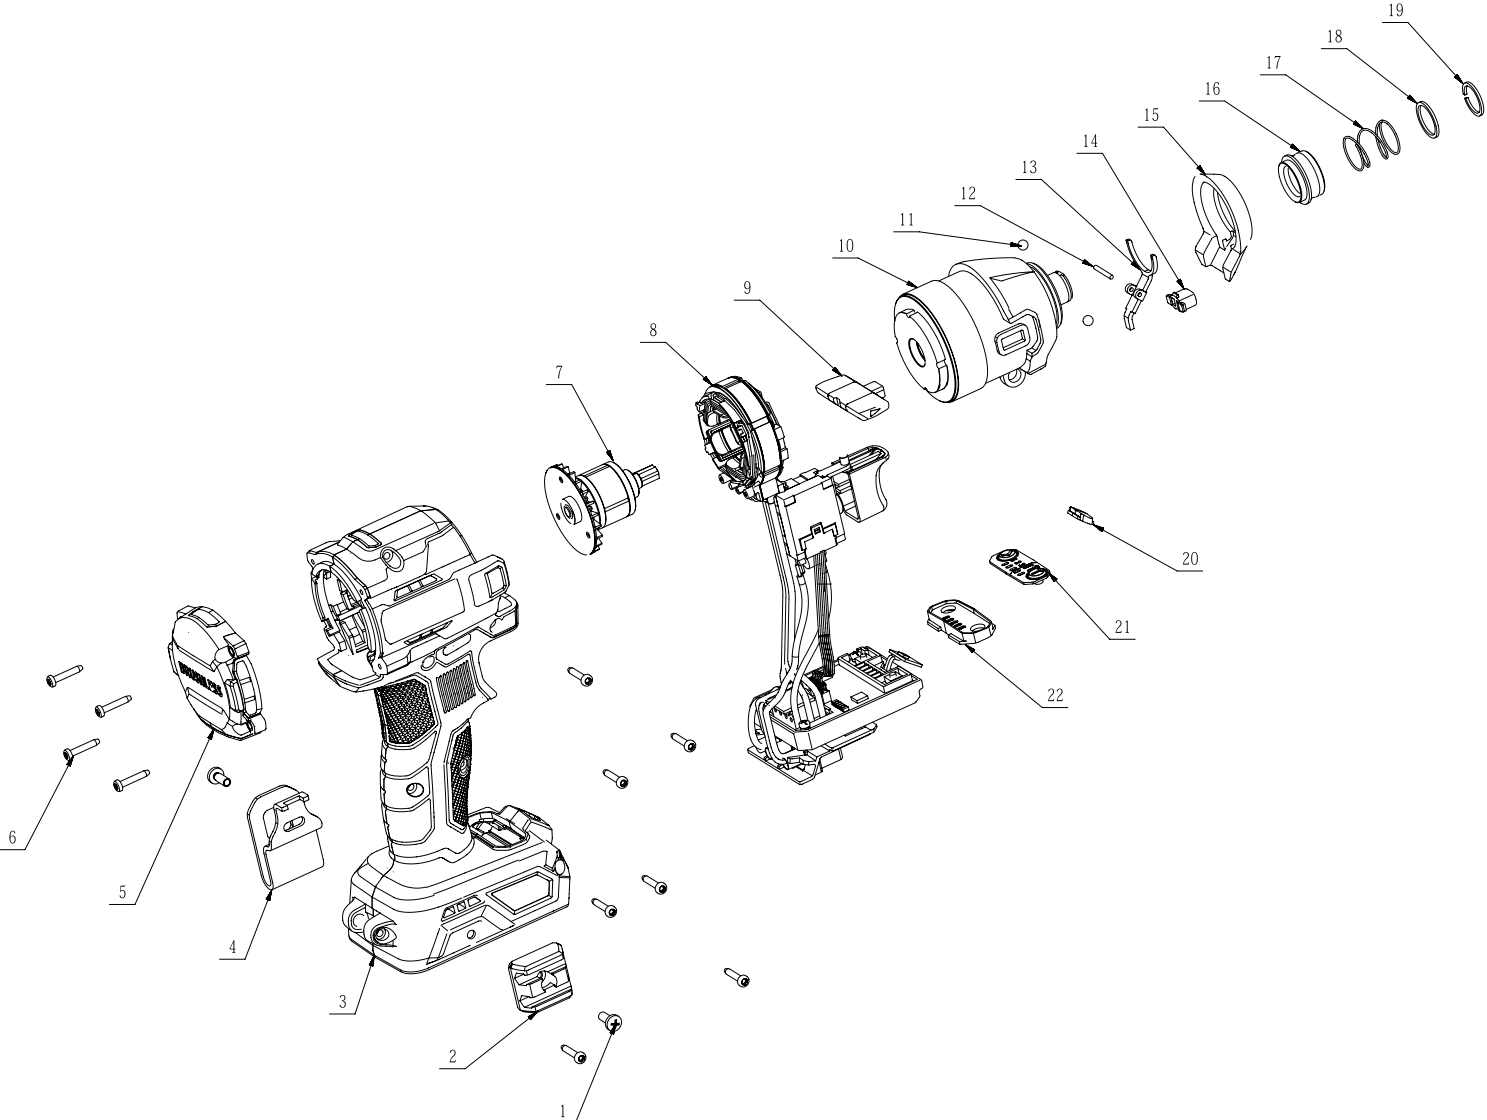

FLEX

No.	Product Model#	Part Number	Description	Qty
1	FX1371A-Z	5620039010	Screw	2
2	FX1371A-Z	3127743001	Bit Holder	1
3	FX1371A-Z	2827502002	L R Housing Set	1
4	FX1371A-Z	3707622001	Belt Clip	1
5	FX1371A-Z	3322885001	Rear Cover	1
6	FX1371A-Z	5610241002	Screw	11
7	FX1371A-Z	2751330002	Rotor Set	1
8	FX1371A-Z	2831008001	Electric Assembly	1
9	FX1371A-Z	3131367001	F/R Button	1
10	FX1371A-Z	2790597001	Gear Case Assembly	1
11	FX1371A-Z	5700226001	Steel Ball	2
12	FX1371A-Z	3550206001	Needle Pin	1
13	FX1371A-Z	3521247001	Connecting Lever	1
14	FX1371A-Z	3131282001	Button	1
15	FX1371A-Z	3131267001	Decorative Cover	1
16	FX1371A-Z	3580091001	Bushing	1
17	FX1371A-Z	3660820001	Compression Spring	1
18	FX1371A-Z	5650750001	Washer	1
19	FX1371A-Z	5660134001	Circlips For Shaft	1
20	FX1371A-Z	3127733001	LED Cover	1
21	FX1371A-Z	3707502001	Indicator Label	1
22	FX1371A-Z	3131280001	Switch Button Cover	1