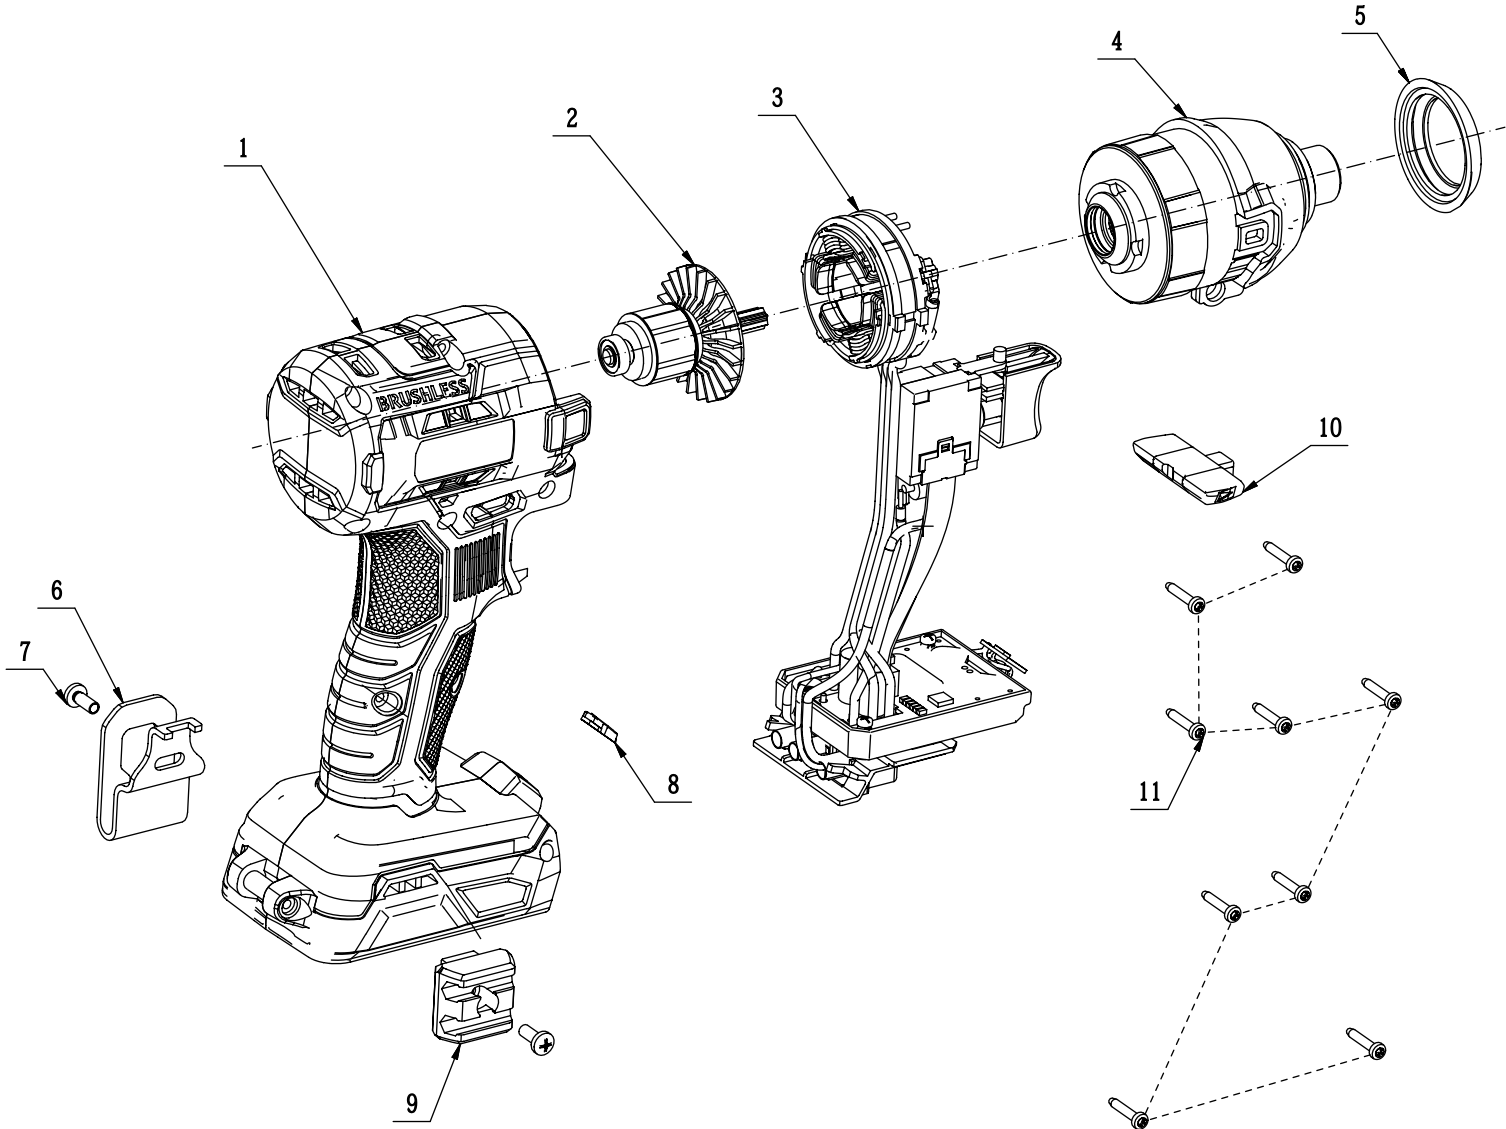

FLEX

No.	Product Model#	Part Number	Description	Qty
1	FX1351	2828397001	L R Housing Set	1
2	FX1351	2751348001	Rotor Set	1
3	FX1351	2828389001	Motor Assembly	1
4	FX1351	2790569001	Gear Case Assembly	1
5	FX1351	3131474001	Decorative Cover	1
6	FX1351	3707622001	Buckle	1
7	FX1351	5620039010	Screw	2
8	FX1351	3127733001	LED Cover	1
9	FX1351	3127743001	Bit Holder	1
10	FX1351	3131367001	F/R Button	1
11	FX1351	5610241002	Screw	9