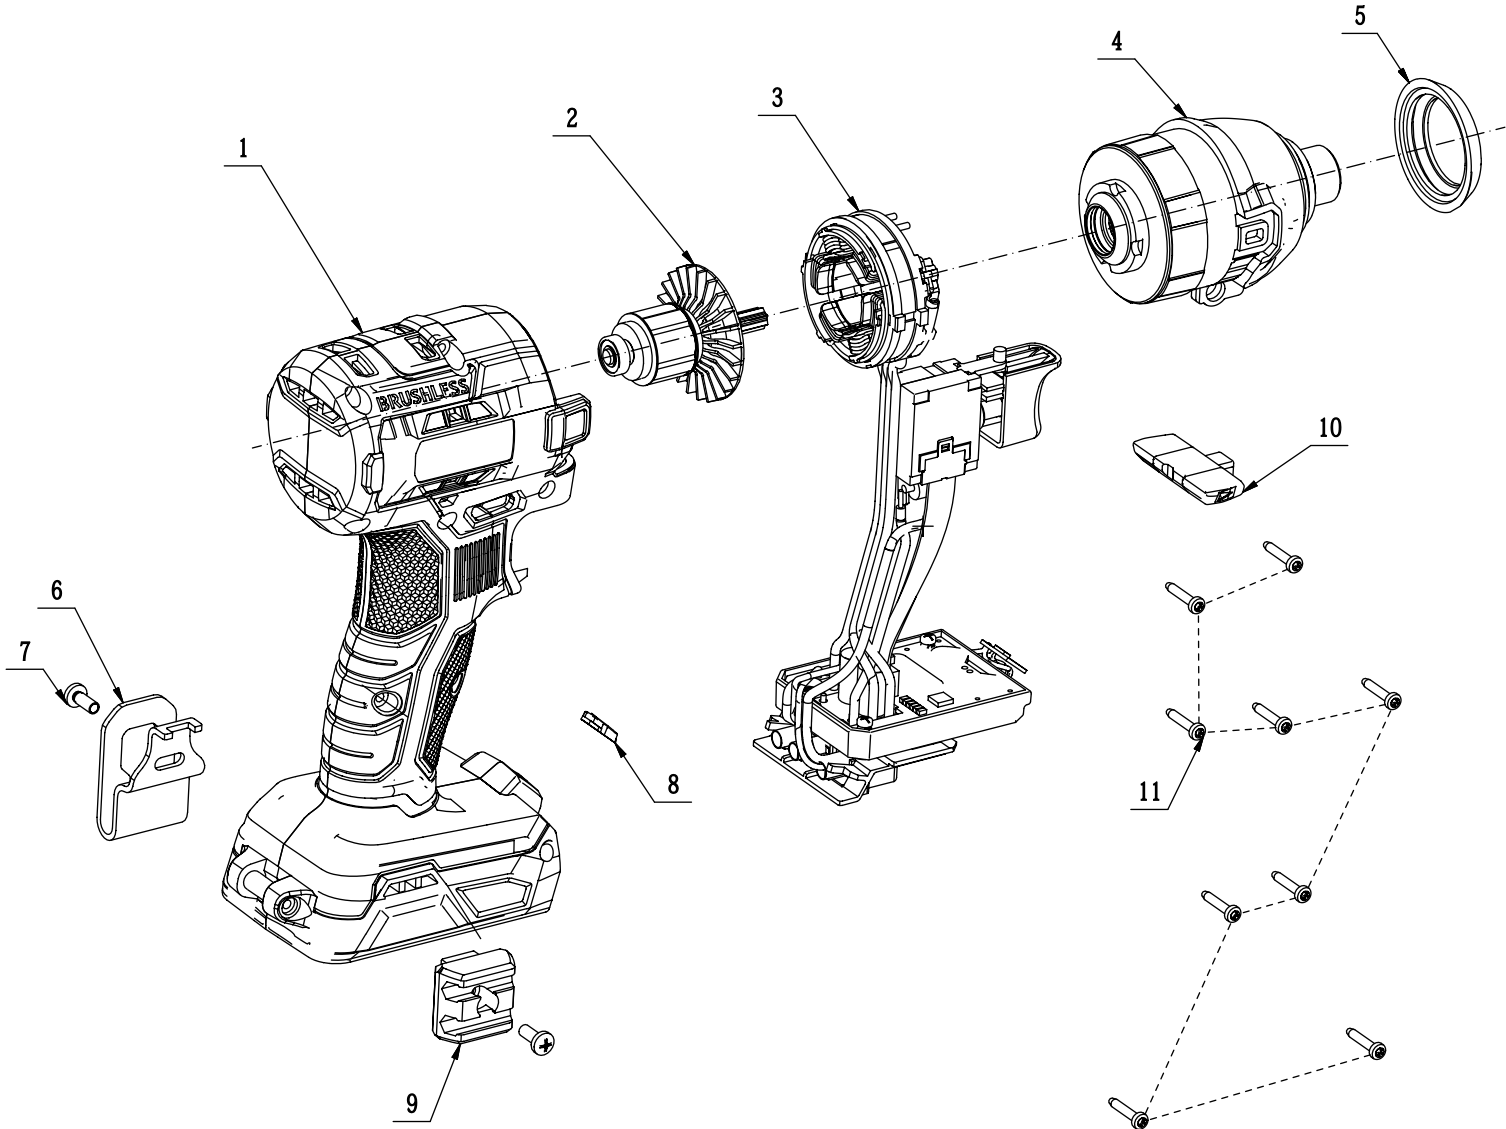

FLEX

No.	Product Model#	Part Number	Description	Qty
1	FX1351-Z	2828397001	L R Housing Set	1
2	FX1351-Z	2751348001	Rotor Set	1
3	FX1351-Z	2828389001	Motor Assembly	1
4	FX1351-Z	2790569001	Gear Case Assembly	1
5	FX1351-Z	3131474001	Decorative Cover	1
6	FX1351-Z	3707622001	Buckle	1
7	FX1351-Z	5620039010	Screw	2
8	FX1351-Z	3127733001	LED Cover	1
9	FX1351-Z	3127743001	Bit Holder	1
10	FX1351-Z	3131367001	F/R Button	1
11	FX1351-Z	5610241002	Screw	9