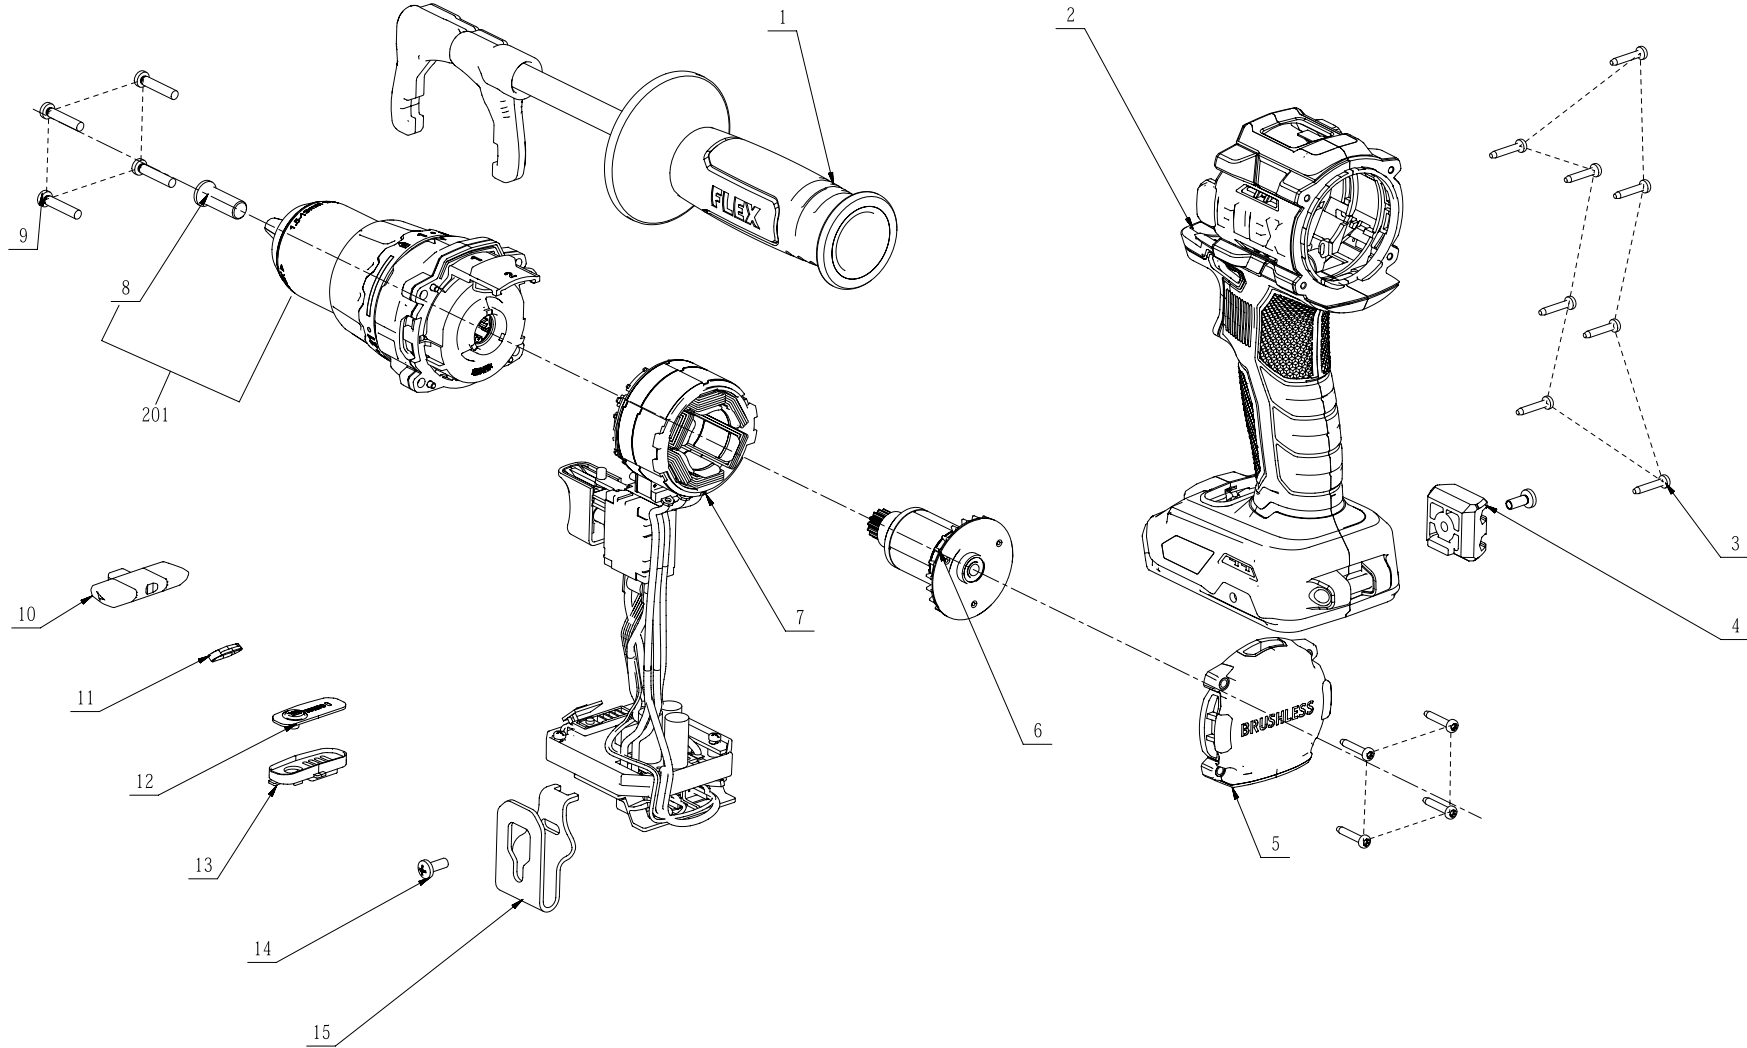

# FLEX

No.	Product Model#	Part Number	Description	Qty
1	FX1171T-Z	2827543002	Auxiliary Handle Assembly	1
2	FX1171T-Z	2827567002	L R Housing Set	1
3	FX1171T-Z	5610241002	Screw	12
4	FX1171T-Z	3127743001	Bit Holder	1
5	FX1171T-Z	3322885001	Rear Cover	1
6	FX1171T-Z	2751339002	Rotor Set	1
7	FX1171T-Z	2827806002	Stator and Electronic Components	1
8	FX1171T-Z	5610400001	Hexalobular Socket Raised Countersunk Head Screw	1
9	FX1171T-Z	5610248003	Tapping Screw	4
10	FX1171T-Z	3131367001	F/R Button	1
11	FX1171T-Z	3127733001	LED Cover	1
12	FX1171T-Z	3707607001	Indicator Label	1
13	FX1171T-Z	3131420001	Switch Button Cover	1
14	FX1171T-Z	5620039010	Screw	2
15	FX1171T-Z	3707622001	Buckle	1
201	FX1171T-Z	2828456001	Gear Box and Chuck Assembly	1