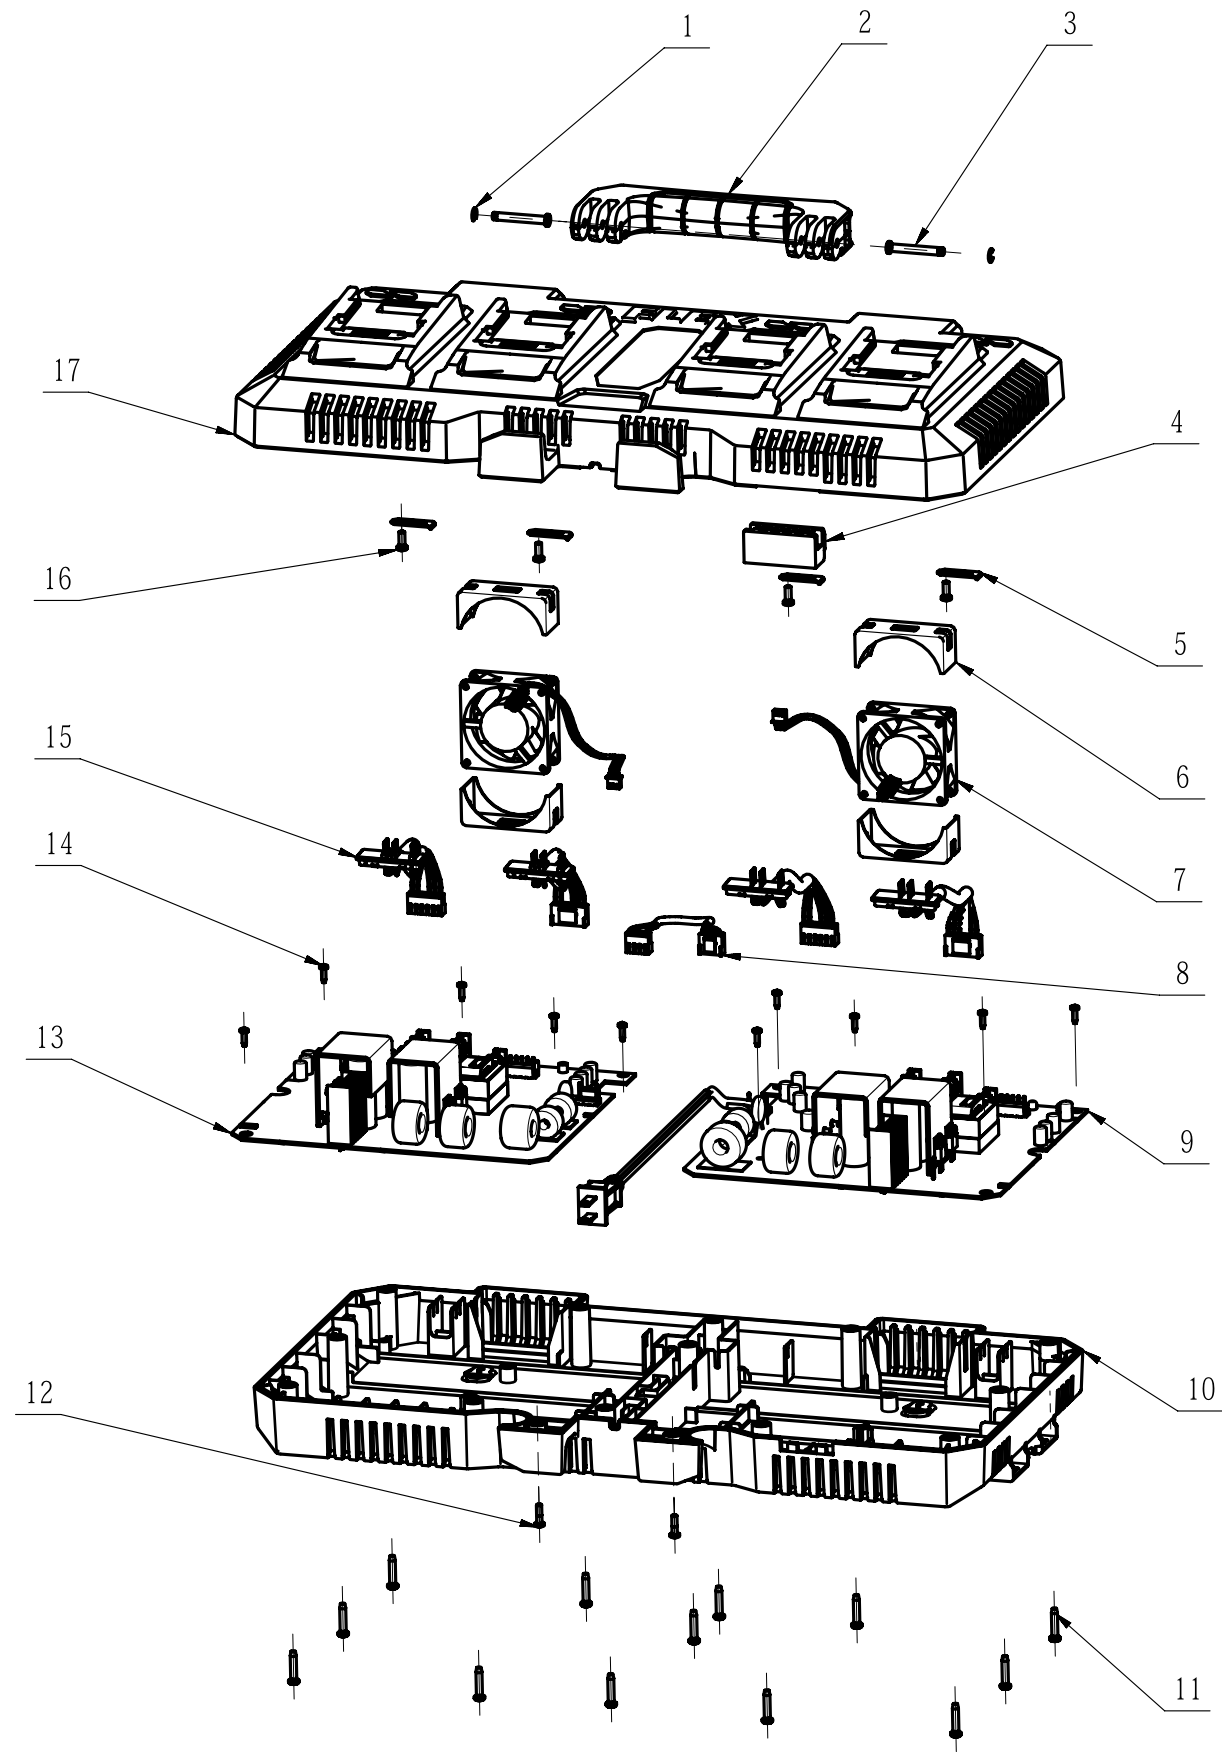

FLEX[®]

No.	Product Model#	Part Number	Description	Qty
1	FX0451-Z	5660003002	E Ring	2
2	FX0451-Z	3133272001	Handle	1
3	FX0451-Z	5670659001	Pin Shaft	2
4	FX0451-Z	3133302001	Power Cord Clamp	1
5	FX0451-Z	3704866001	Cord Anchorage	4
6	FX0451-Z	3125808001	Rubber Pad	4
7	FX0451-Z	2826263001	Fan	2
8	FX0451-Z	4861020001	Internal Wire Assembly	1
9	FX0451-Z	2829005001	Electric Assembly	1
10	FX0451-Z	2829004001	Lower Housing Assembly	1
11	FX0451-Z	5610265001	Hexagon Lobular Tapping Screw	13
12	FX0451-Z	5610305001	Tapping Screw	2
13	FX0451-Z	2831203001	5387 D02 Electric Assembly	1
14	FX0451-Z	5610011004	Tapping Screw	10
15	FX0451-Z	4861021001	Connecting Seat Wire Assembly	4
16	FX0451-Z	5610098004	Tapping Screw	4
17	FX0451-Z	2825692001	Upper Housing Assembly	1