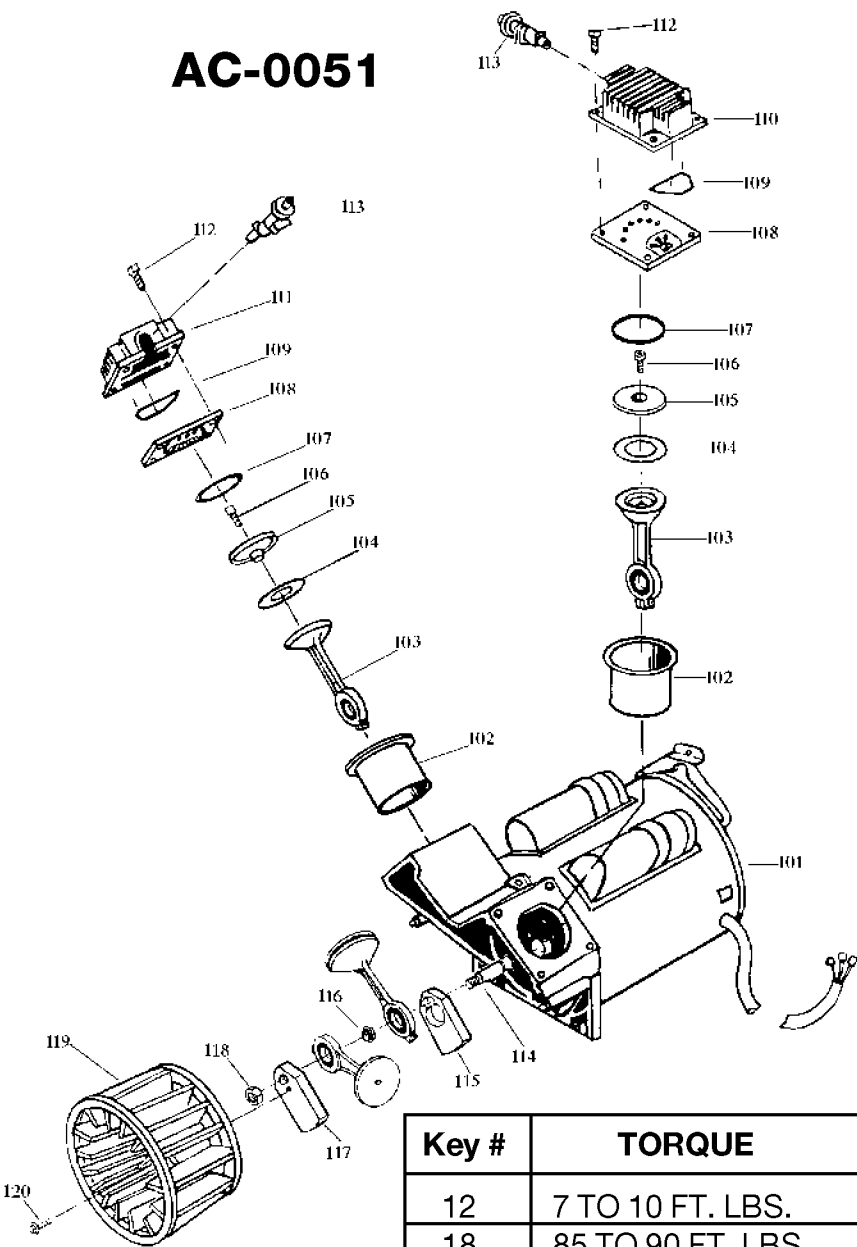

# AC-0051

Key #	TORQUE
12	7 TO 10 FT. LBS.
18	85 TO 90 FT. LBS.
20	75 TO 90 IN. LBS.
* TORQUE WRENCH MUST BE USED	

## Parts List for FTV560V Type 1

Item Number	Part Number	Description	Qty Required
1	DAC-243	SHROUD REAR TWIN CYL	1
2	DAC-244	SHROUD FRONT TWIN CY	1
3	SSF-553-1	SCREW #10-24X.563 TH	3
4	SSG-3102	ORING .176 X .070 IS	1
5	ACG-13	COVER INTAKE MUFFLER	1
6	ACG-12	ELEMENT FILTER INTAK	1
7	SSF-554	SCREW #10-14X2.50 PA	2
8	AC-0057	TUBE OUTLET .375OD A	1
9	AC-0052	TUBE OUTLET .375OD A	1
10	000000-00	No Longer Available	1
11	SSP-7812	ASSY NUT SLEEVE 1/2	2
12	SSF-550	NUT .750-16 UNF COMP	2
13	CAC-1120	SLEEVE SILICONE	2
14	A19711	VALVE CHECK 1/2NPT X	1
15	SS-8553	CONNECTOR BODY	1
16	SSP-7811	ASSY NUT SLEEVE 1/4	1
17	ACG-58	TUBE PRESSURE RELIEF	1
18	SSP-7811	ASSY NUT SLEEVE 1/4	1
19	000000-00	No Longer Available	1
20	33821-00	BUSHING	1
20	438010040063	HEYCO BUSHINGS	1
21	GA-360-B	GAUGE 300 PSI BACK M	1
22	TIA-4150	VALVE SAFETY 150 .25	1
23	000000-00	No Longer Available	1
24	N000323	VALVE GLOBE 200 PSI	1
25	000000-00	No Longer Available	1
26	ACG-18	CUP SADDLE MOUNT	2