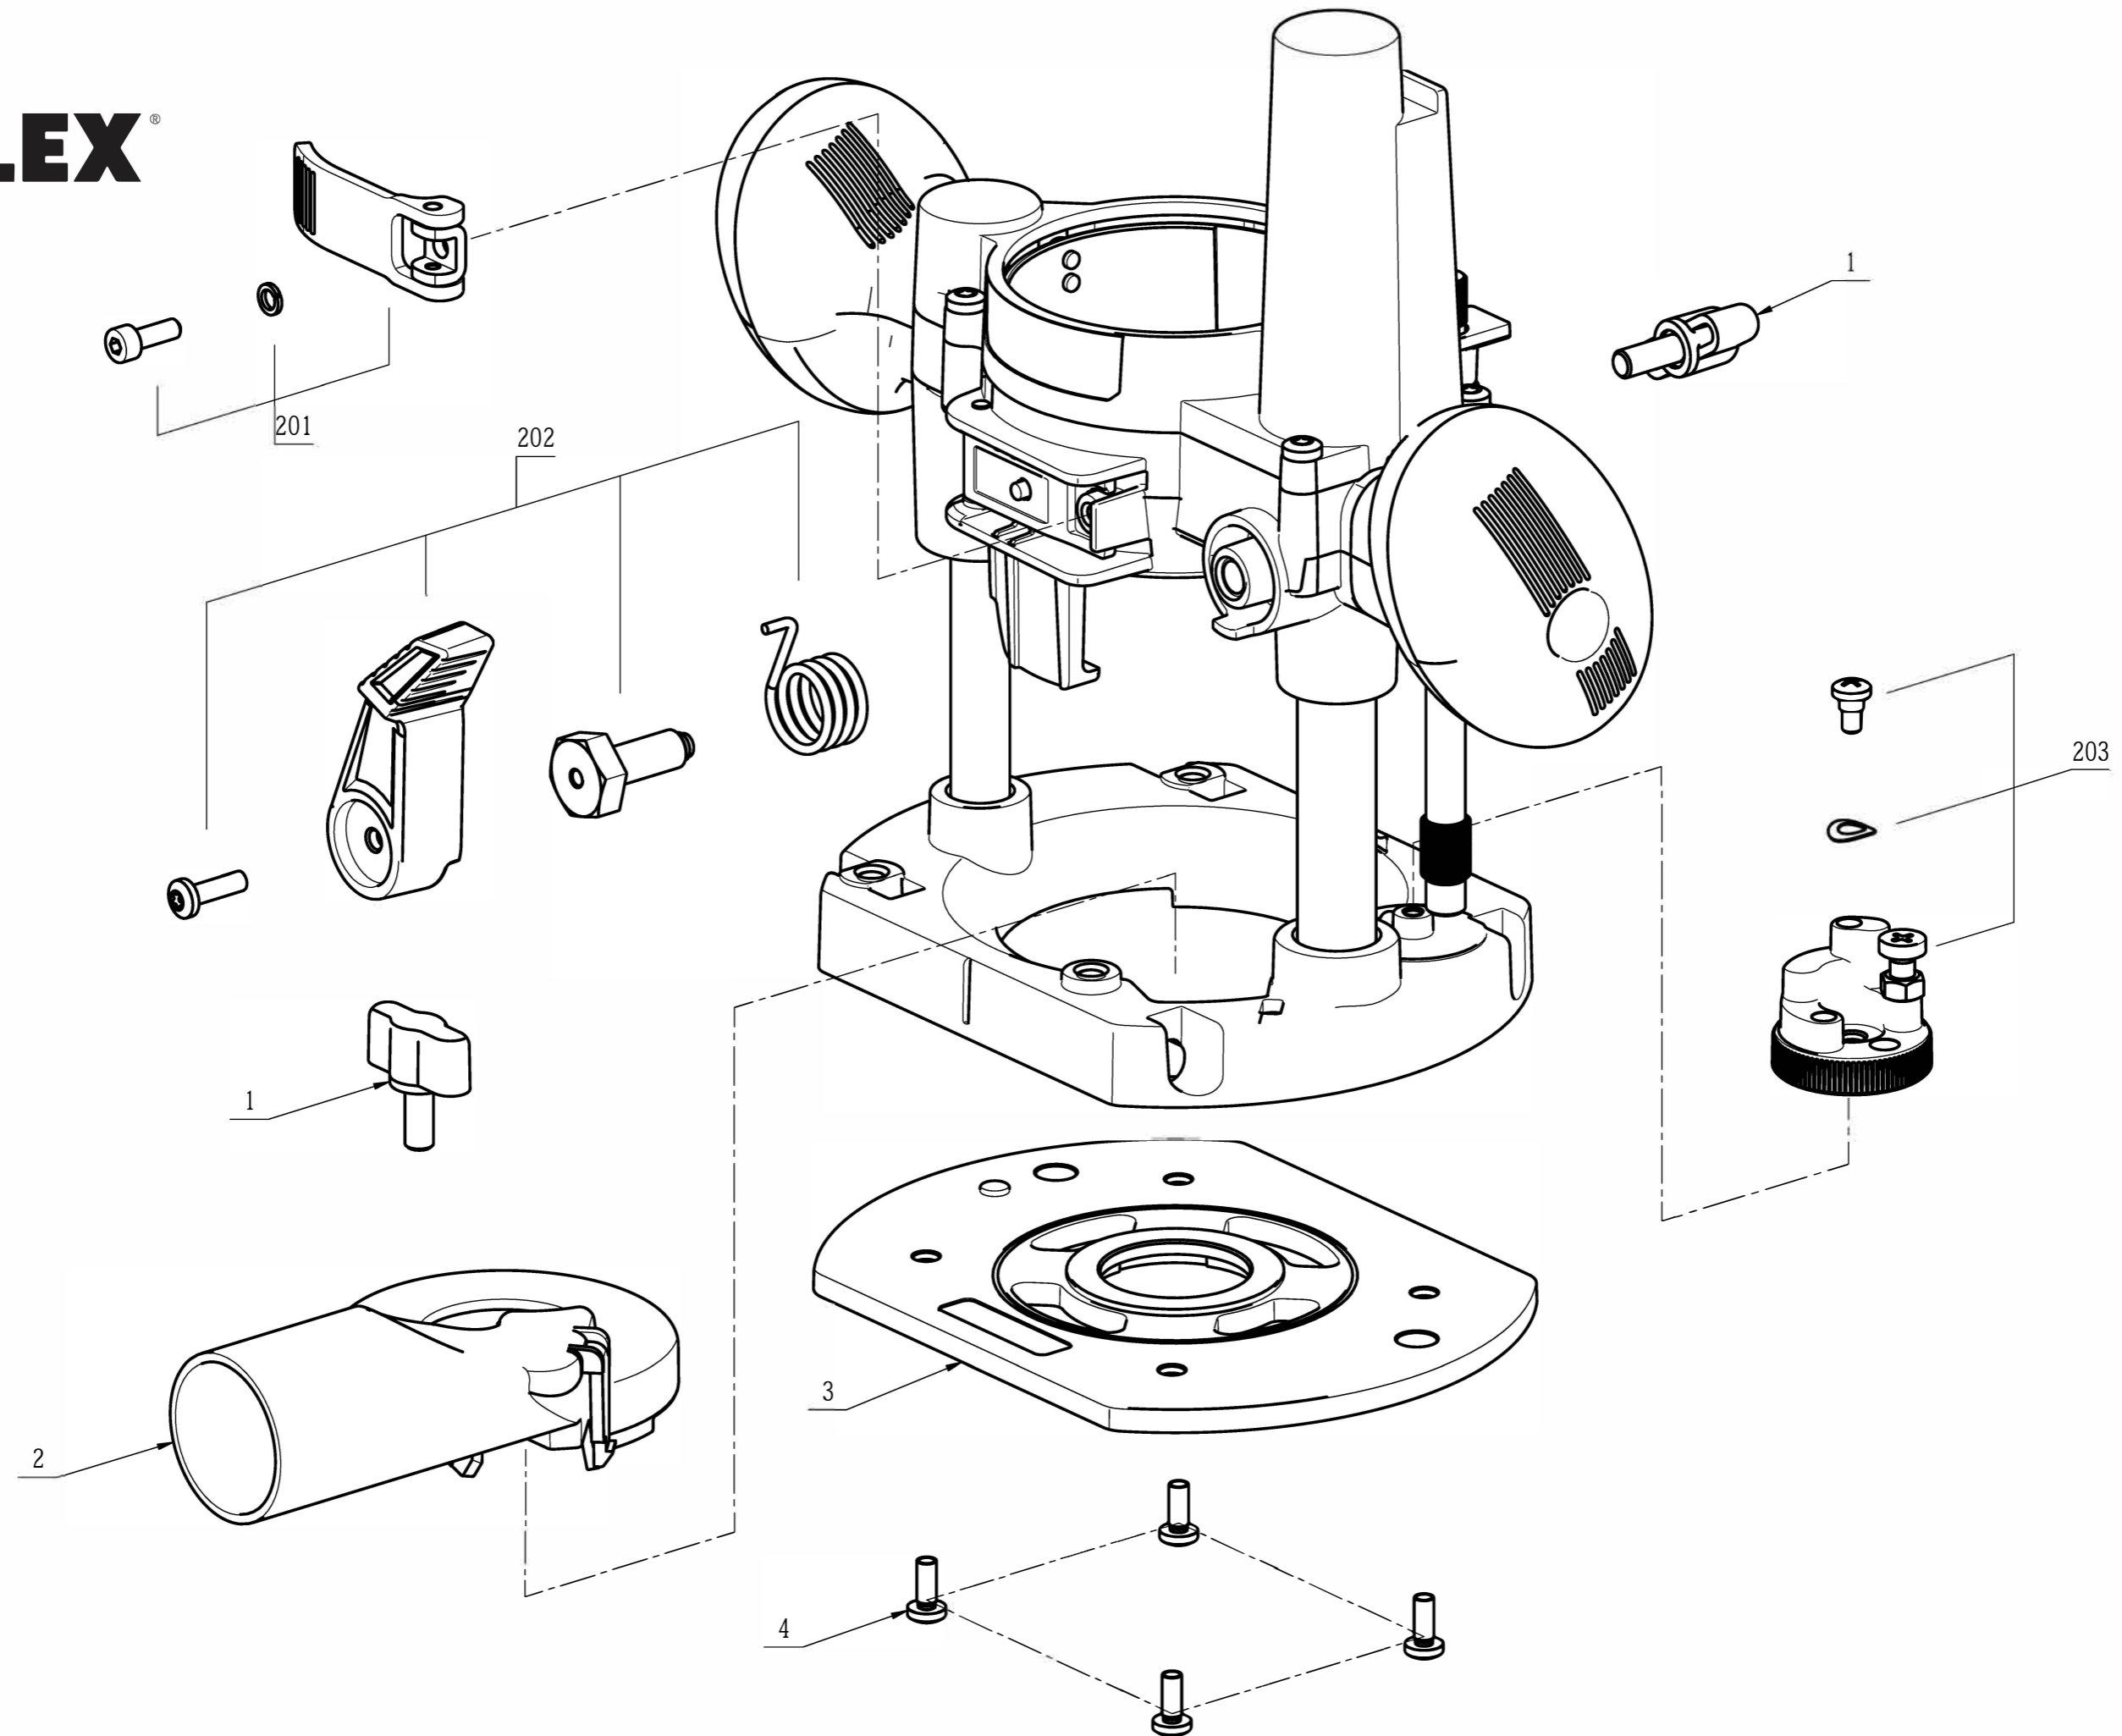

**FLEX<sup>®</sup>**

No.	Product Model#	Part Number	Description	Qty	Repairable or not	Standard repair time
1	FT421	3402200001	Lock Bolt	2	Yes	5
2	FT421	3134610001	Vacuum Adapter	1	Yes	5
3	FT421	3134601001	Base Plate	1	Yes	5
4	FT421	5620039007	Screw	4	Yes	5
201	FT421	2850414001	Quick Chuck Lever Assembly	1	Yes	5
202	FT421	2850412001	Lock Handle Assembly	1	Yes	5
203	FT421	2850413001	Turntable Assembly	1	Yes	5