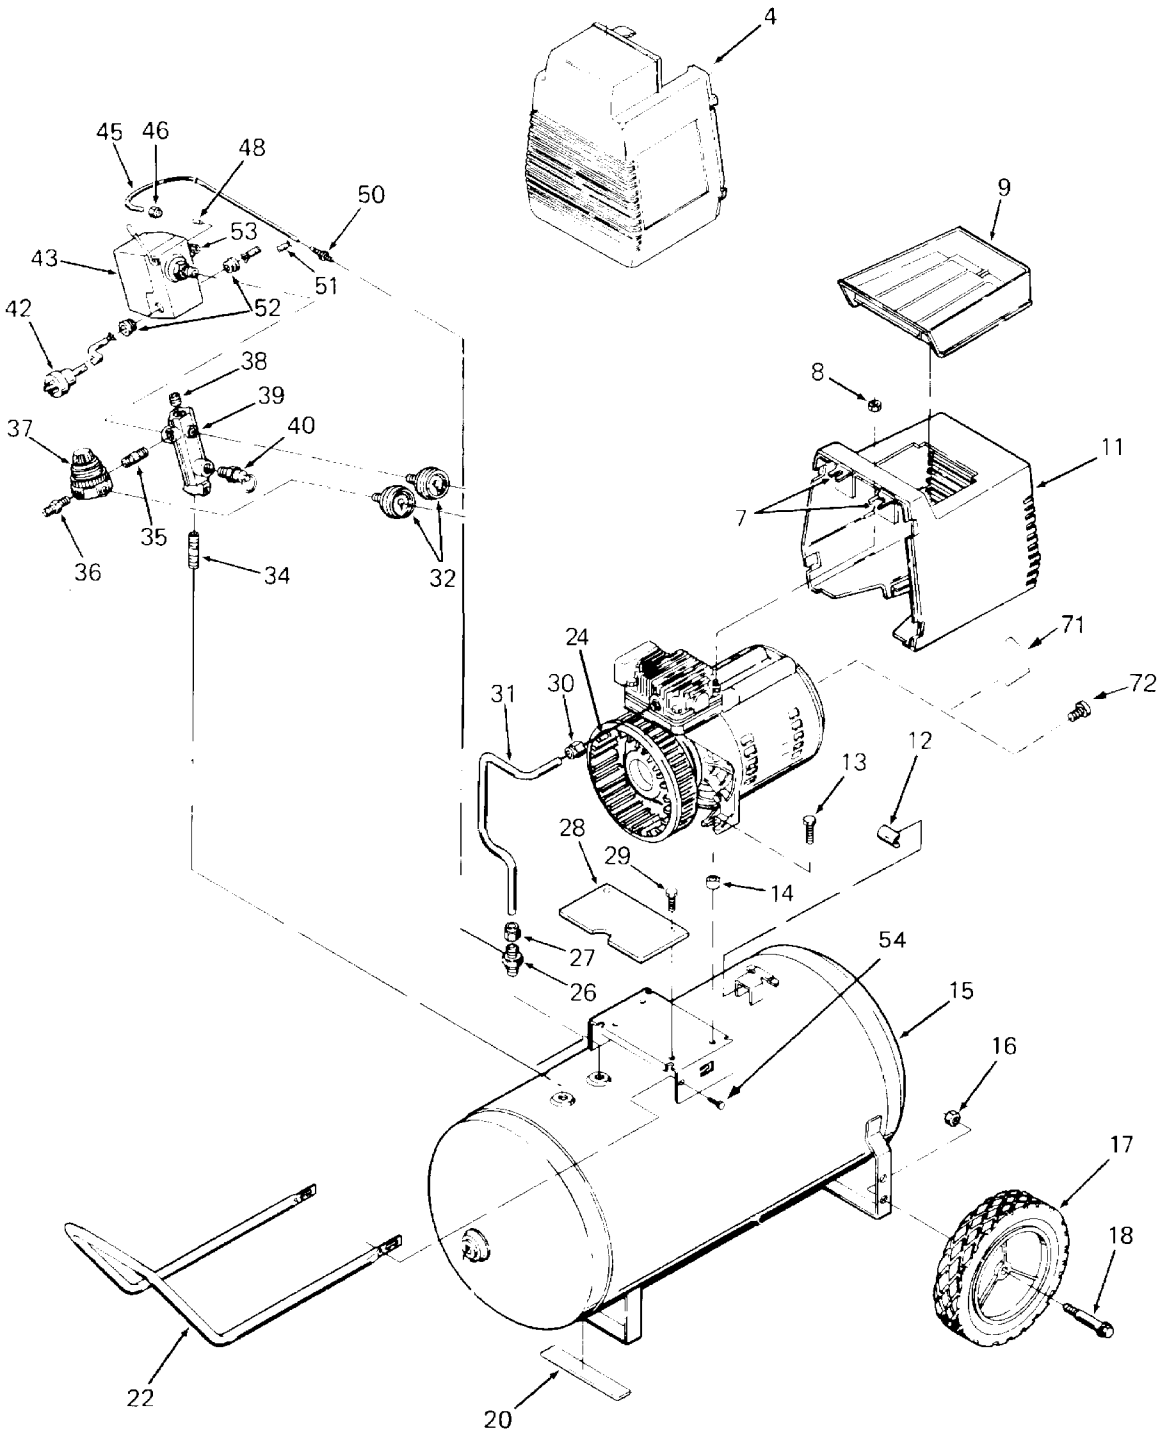

KEY NO.	TORQUE
59	7 to 10 Ft. Lbs.
57	7 to 10 Ft. Lbs.
67	100 to 120 In. Lbs.
69	80 to 100 In. Lbs.
◆	42 to 48 In. Lbs.

Parts List for F320 Type 2

Item Number	Part Number	Description	Qty Required
4	AC-0078	SHROUD FRONT BLK	1
7	CAC-1121	BRACKET SHROUD	2
8	038738-00	NUT	2
9	CAC-1080	TRAY TOOL	1
10	000000-00	No Longer Available	1
11	000000-00	No Longer Available	1
12	SSF-505	SCREW .250-28X.915 U	2
13	000000-00	No Longer Available	2
16	SSF-8080-ZN	NUT .375-16 UNC-2B H	2
17	000000-00	No Longer Available	2
18	CAC-60	BOLT .375-16X2.25 UN	2
20	SUDL-6-1	STRIP RUBBER FOOT	1
22	000000-00	No Longer Available	1
26	A19711	VALVE CHECK 1/2NPT X	1
27	SSP-7813	ASSY NUT SLEEVE 3/8	1
28	AC-0155	PLATE	1
29	SSF-1000	SCREW #12-14X.750 HE	2
30	SSP-7821-1	NUT .563-18 UNF HEX	1
31	CAC-1155	TUBE OUTLET 2.5 & 3H	1
32	Z-D23004	GAUGE 1.5OD 200PSI .	2
33	000000-00	No Longer Available	1
34	SS-2072-1	NIPPLE .375 NPT X 1.	1
35	N053094	NIPPLE	1
36	D26889	ADAPTER .25 NPT X .2	1
37	CAC-4296-1	REGULATOR 3PORT P2 L	1
38	SS-3222-CD	PLUG PIPE	1
39	000000-00	No Longer Available	1