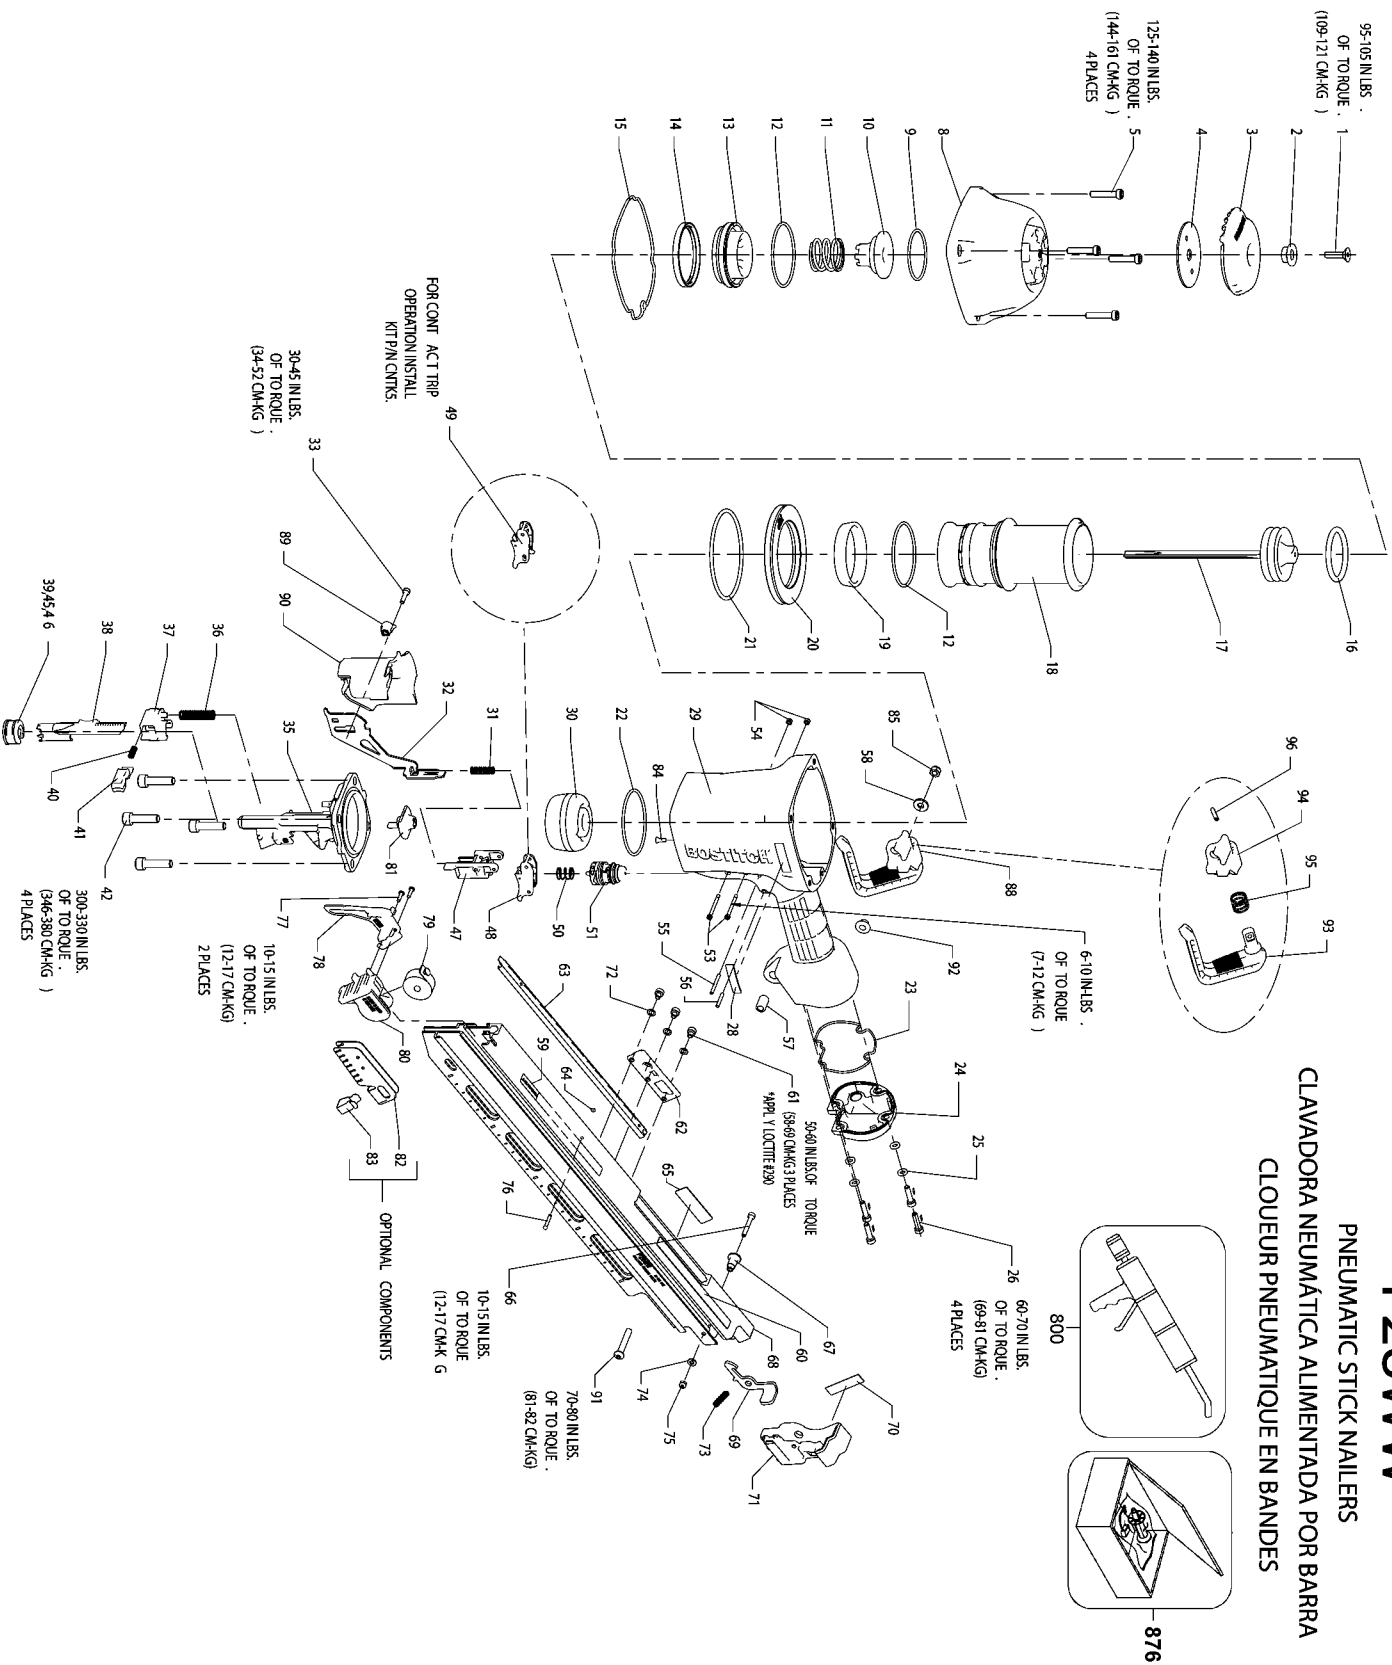

F28WW

PNEUMATIC STICK NAILERS
 CLAVADORA NEUMÁTICA ALIMENTADA POR BARRA
 CLOUEUR PNEUMATIQUE EN BANDES

Parts List for F28WW Type 140020000 and Higher

Item Number	Part Number	Description	Qty Required
1	MSF6100-25	SCREW-SFHCS-M6X1.00X	1
2	163859	BUSHING-EXHAUST DEFL	1
3	163818	DEFLECTOR-EXHAUST	1
4	163830	PLATE-CAP	1
5	MSC6100-25	SCREW-SHCS-M6X1.00X2	1
8	163848	FRAME CAP-MACHINING	1
9	105814	O-RING-1.929X.098	1
10	163820	BUMPER-HEAD VALVE	1
11	163844	SPRING-HEAD VALVE	1
12	163822	O-RING-2.487X.103XNB	2
13	163821	LOWER BODY-HEAD VALV	1
14	163823	SEAL-HEAD VALVE	1
15	163845	SEAL-FRAME/CAP	1
16	851606-S	O-RING-1.850X.210	1
17	163922	ASSEMBLY-PISTON/DRIV	1
18	163824	SLEEVE-CYLINDER	1
19	175520	SEAL-CHECK	1
20	163855	RING-CYLINDER SLEEVE	1
21	108718	O-RING-3.484X.139	1
22	89673	O-RING	1
23	163856	SEAL-END CAP	1
24	163843	END CAP-PAINT	1
25	T50118	WASHER-PLAIN	1
26	MSC5080-20	SCREW-SOC HD. CAP M5	4
28	171432	LABEL-MAGNESIUM	1
29	171127	FRAME-OVERMOLD	1
30	107231	BUMPER-DRIVE	1

Item Number	Part Number	Description	Qty Required
31	166781	SPRING-UPPER TRIP	1
32	163899	ARM-UPPER CONTACT	1
33	MSC4070-16	SCREW-SHCS-M4X0.7X16	1
35	163927	NOSE-F28WW	1
36	166772	SPRING-CONTACT ARM	1
37	108224	CASTING-HOUSING CONT	1
38	108227	ARM-LOWER CONTACT	1
39	121072	ASSEMBLY-TRIP FOOT	1
40	115230	SPRING-HOUSING	1
41	166777	CASTING-PLUNGER	1
42	MSC8125-30	SCREW-SHCS M8X30	4
45	121070	FOOT-TRIP	1
46	121071	CLIP-TRIP FOOT	1
47	163883	GUIDE-ARM	1
48	SEQ7	KIT-SEQUENTIAL TRIP	1
49	CNTK5	KIT-CONTACT TRIP CON	1
50	100387	SPRING-COMPRESSION	1
51	TVA6	KIT-TRIGGER VALVE	1
53	108562	SCREW-TRIGGER PIVOT	2
54	MHE3050-100	NUT-NYLON M3X.50	2
55	100298	PIN-SPIRAL M3X30	1
56	MPP030020	PIN-SPIRAL M3X20MM	1
57	N70143	BUSHING-RUBBER	1
58	MPW6.2	WASHER.SPECIAL	1
59	158612	LABEL-WARNING	1
60	112769	LABEL-N88WW FASTENER	1
61	MSC5080-6	SCREW-SHCS-M5X0.80X6	3