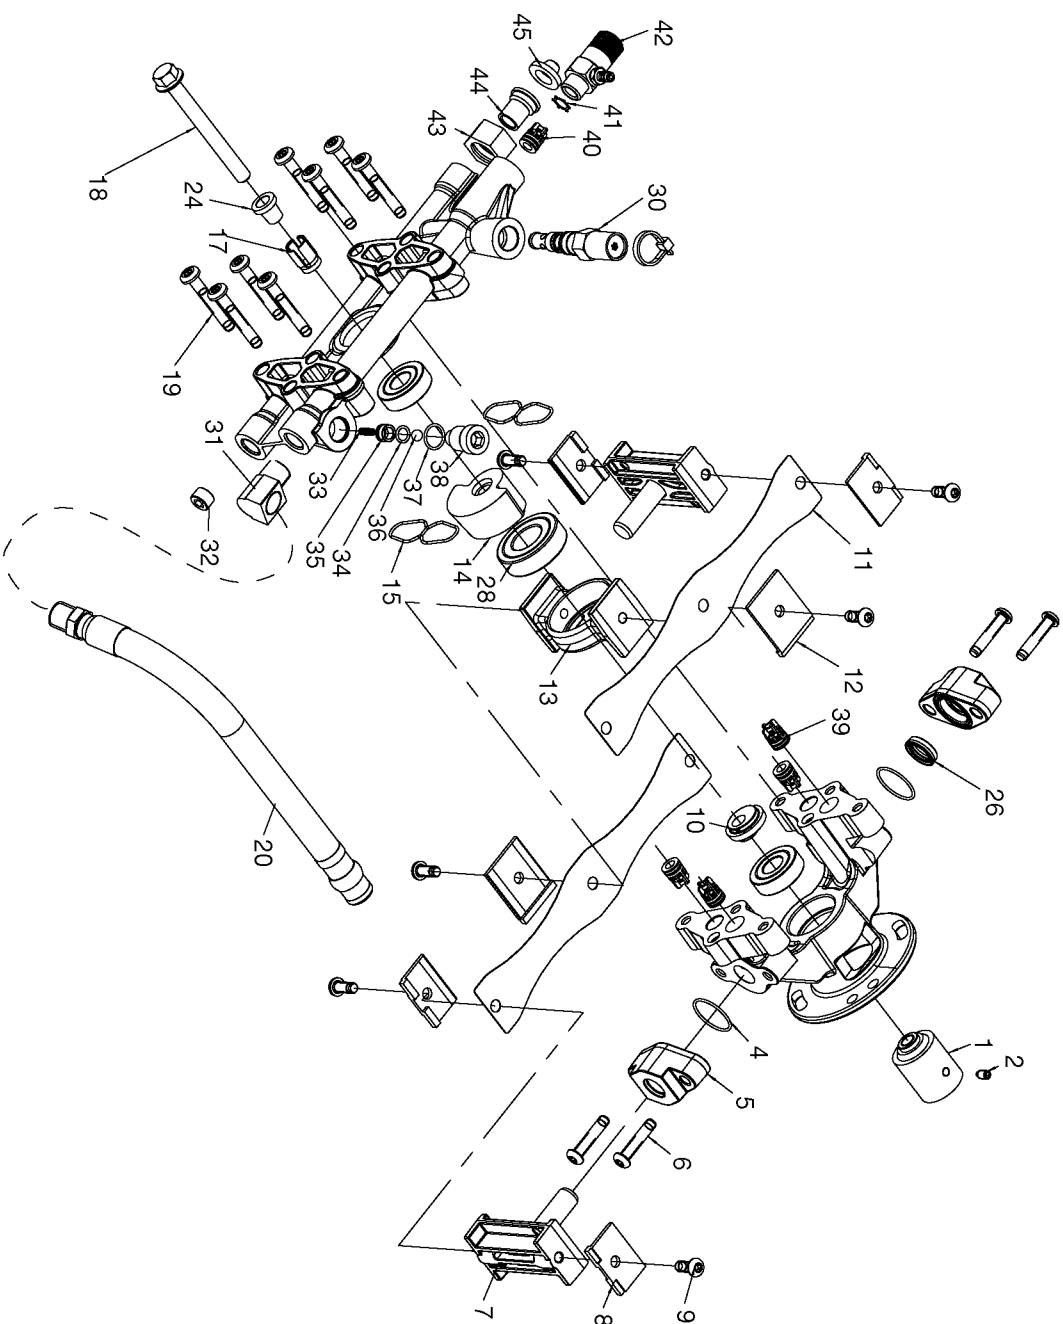

# D26776- DevilBISS PUMP

**D23511 Valve Kit**

contains Key#'s 39 (qty 4), 40 (qty 1), and 41 (qty 1)

**D23514 Seal Kit**

contains Key#'s 4 (qty 2),  
15 (qty 2), 26 (qty 2), and 37 (qty 1)

**D23486 Piston Kit**

## Parts List for EXHA2425-WK Type 1

Item Number	Part Number	Description	Qty Required
1	D25054	SHAFT ENGINE COUPLE	1
2	D25006	SCREW SET 5/16-24 .4	1
4	000000-00	No Longer Available	1
4	000000-00	No Longer Available	1
5	000000-00	No Longer Available	1
6	D25565	SCREW 5/16-18 1.5 TH	1
7	D23487	ASSY RADIAL PISTON &	1
8	A00755	CLAMP BLOCK END	1
9	5140125-96	SCREW	1
10	000000-00	No Longer Available	1
11	A15269	STRAP	2
12	A00756	CLAMP BLOCK MID STRA	1
13	000000-00	No Longer Available	1
14	000000-00	No Longer Available	1
14	000000-00	No Longer Available	1
15	000000-00	No Longer Available	1
15	000000-00	No Longer Available	1
17	000000-00	No Longer Available	1
18	D22684	BOLT .438-14X4.00 HH	1
19	000000-00	No Longer Available	1
20	A16746	HOSE PULSE 3/8 12 22	1
24	000000-00	No Longer Available	1
26	000000-00	No Longer Available	1
26	000000-00	No Longer Available	1
28	000000-00	No Longer Available	1
30	A03928SV	UNLOADER KIT	1
31	F217	ELBOW 3/8	1