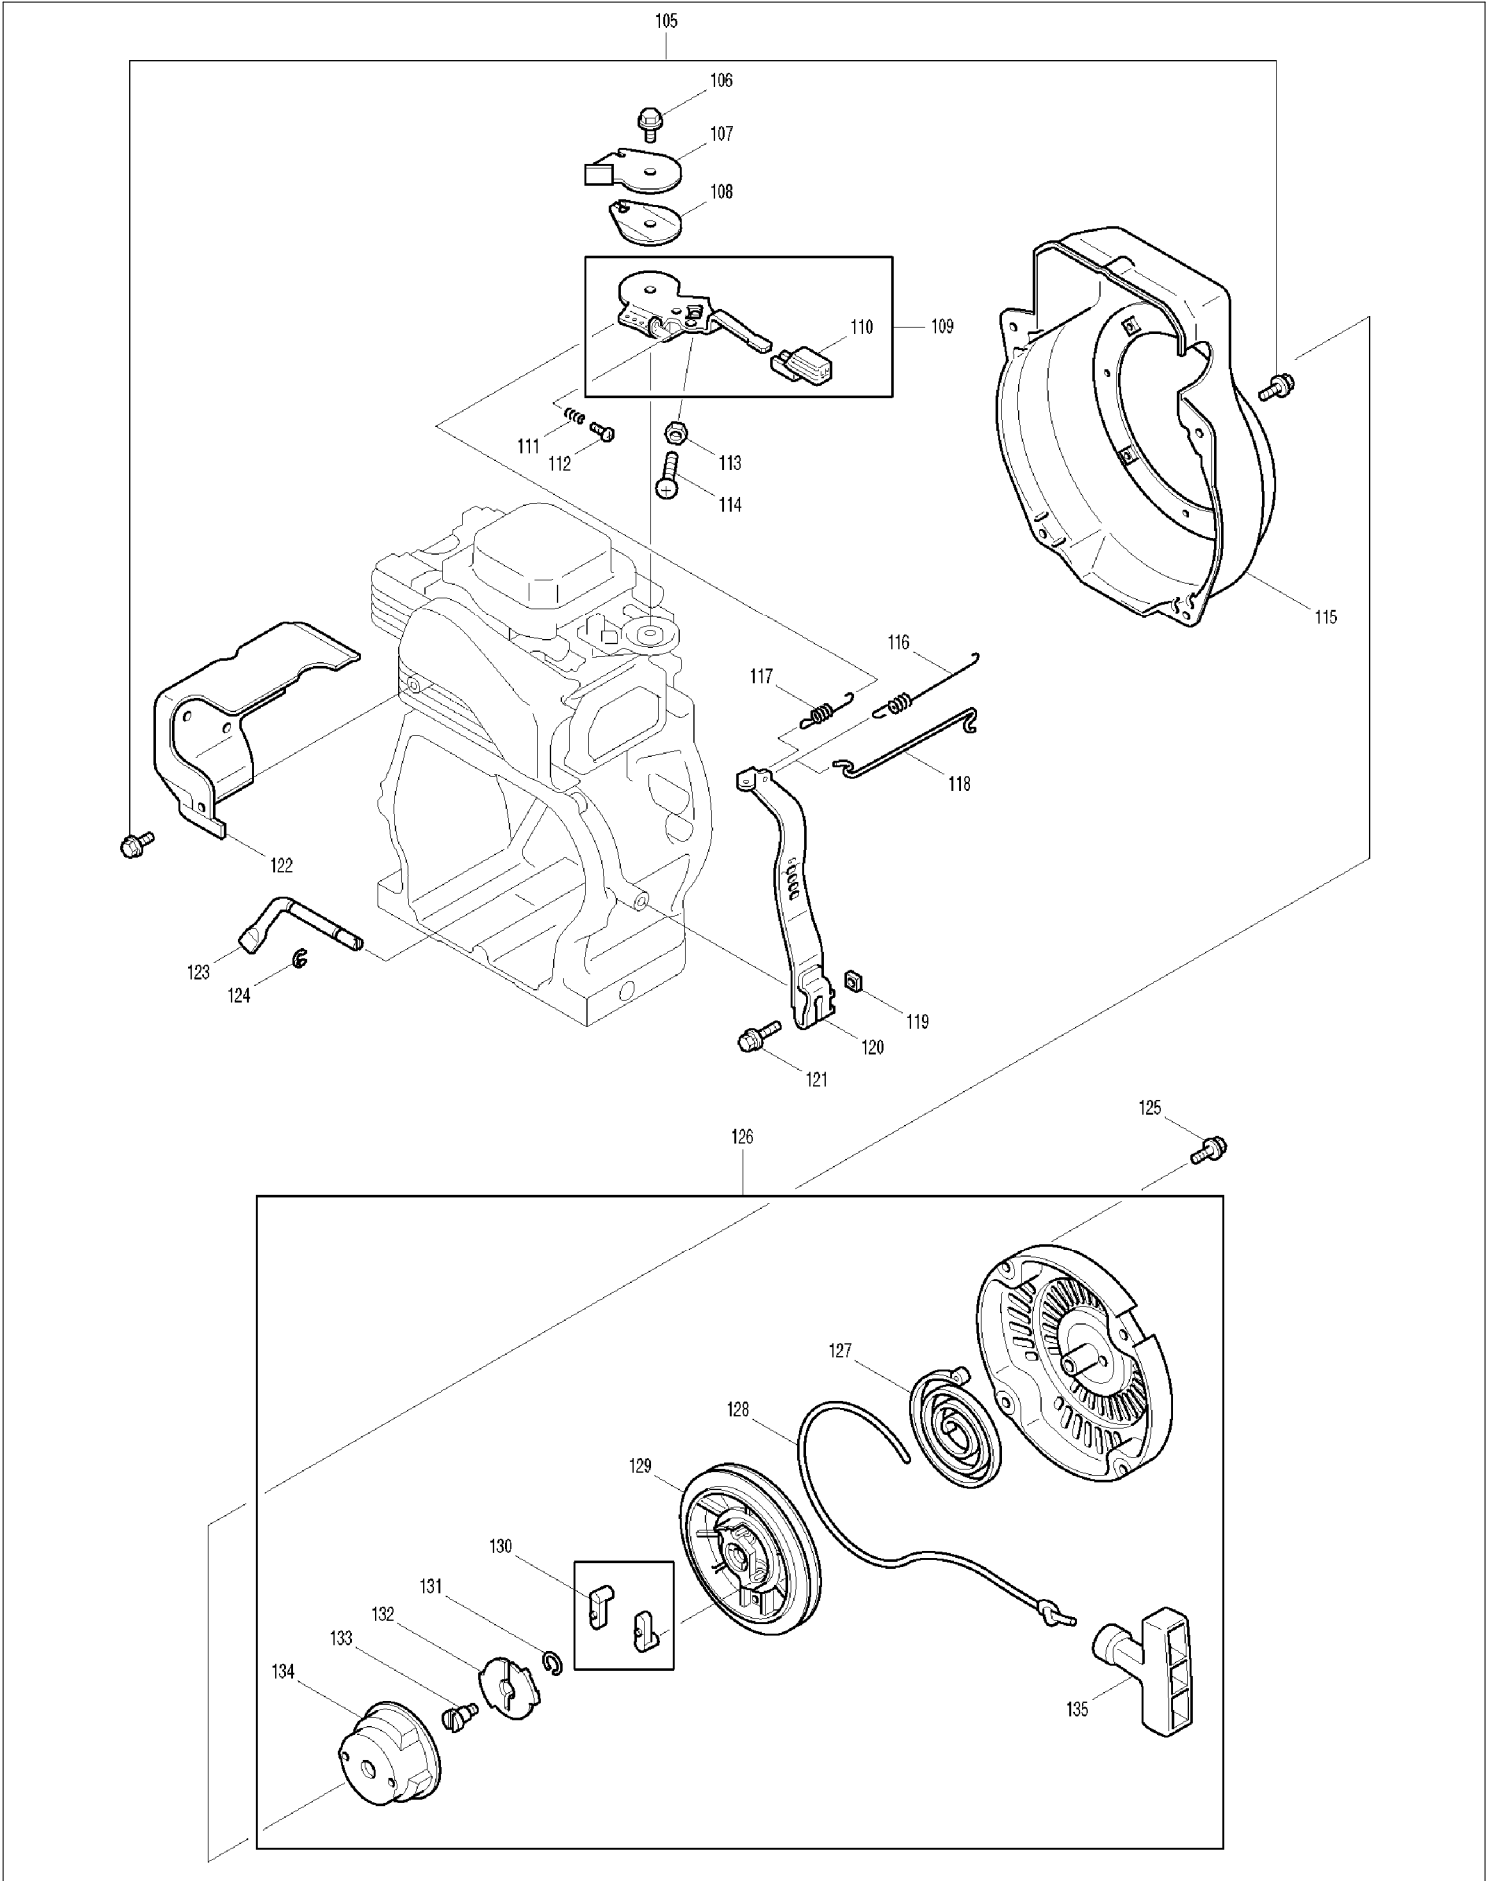

SERVICE DRAWING

MODEL NO. EW210R