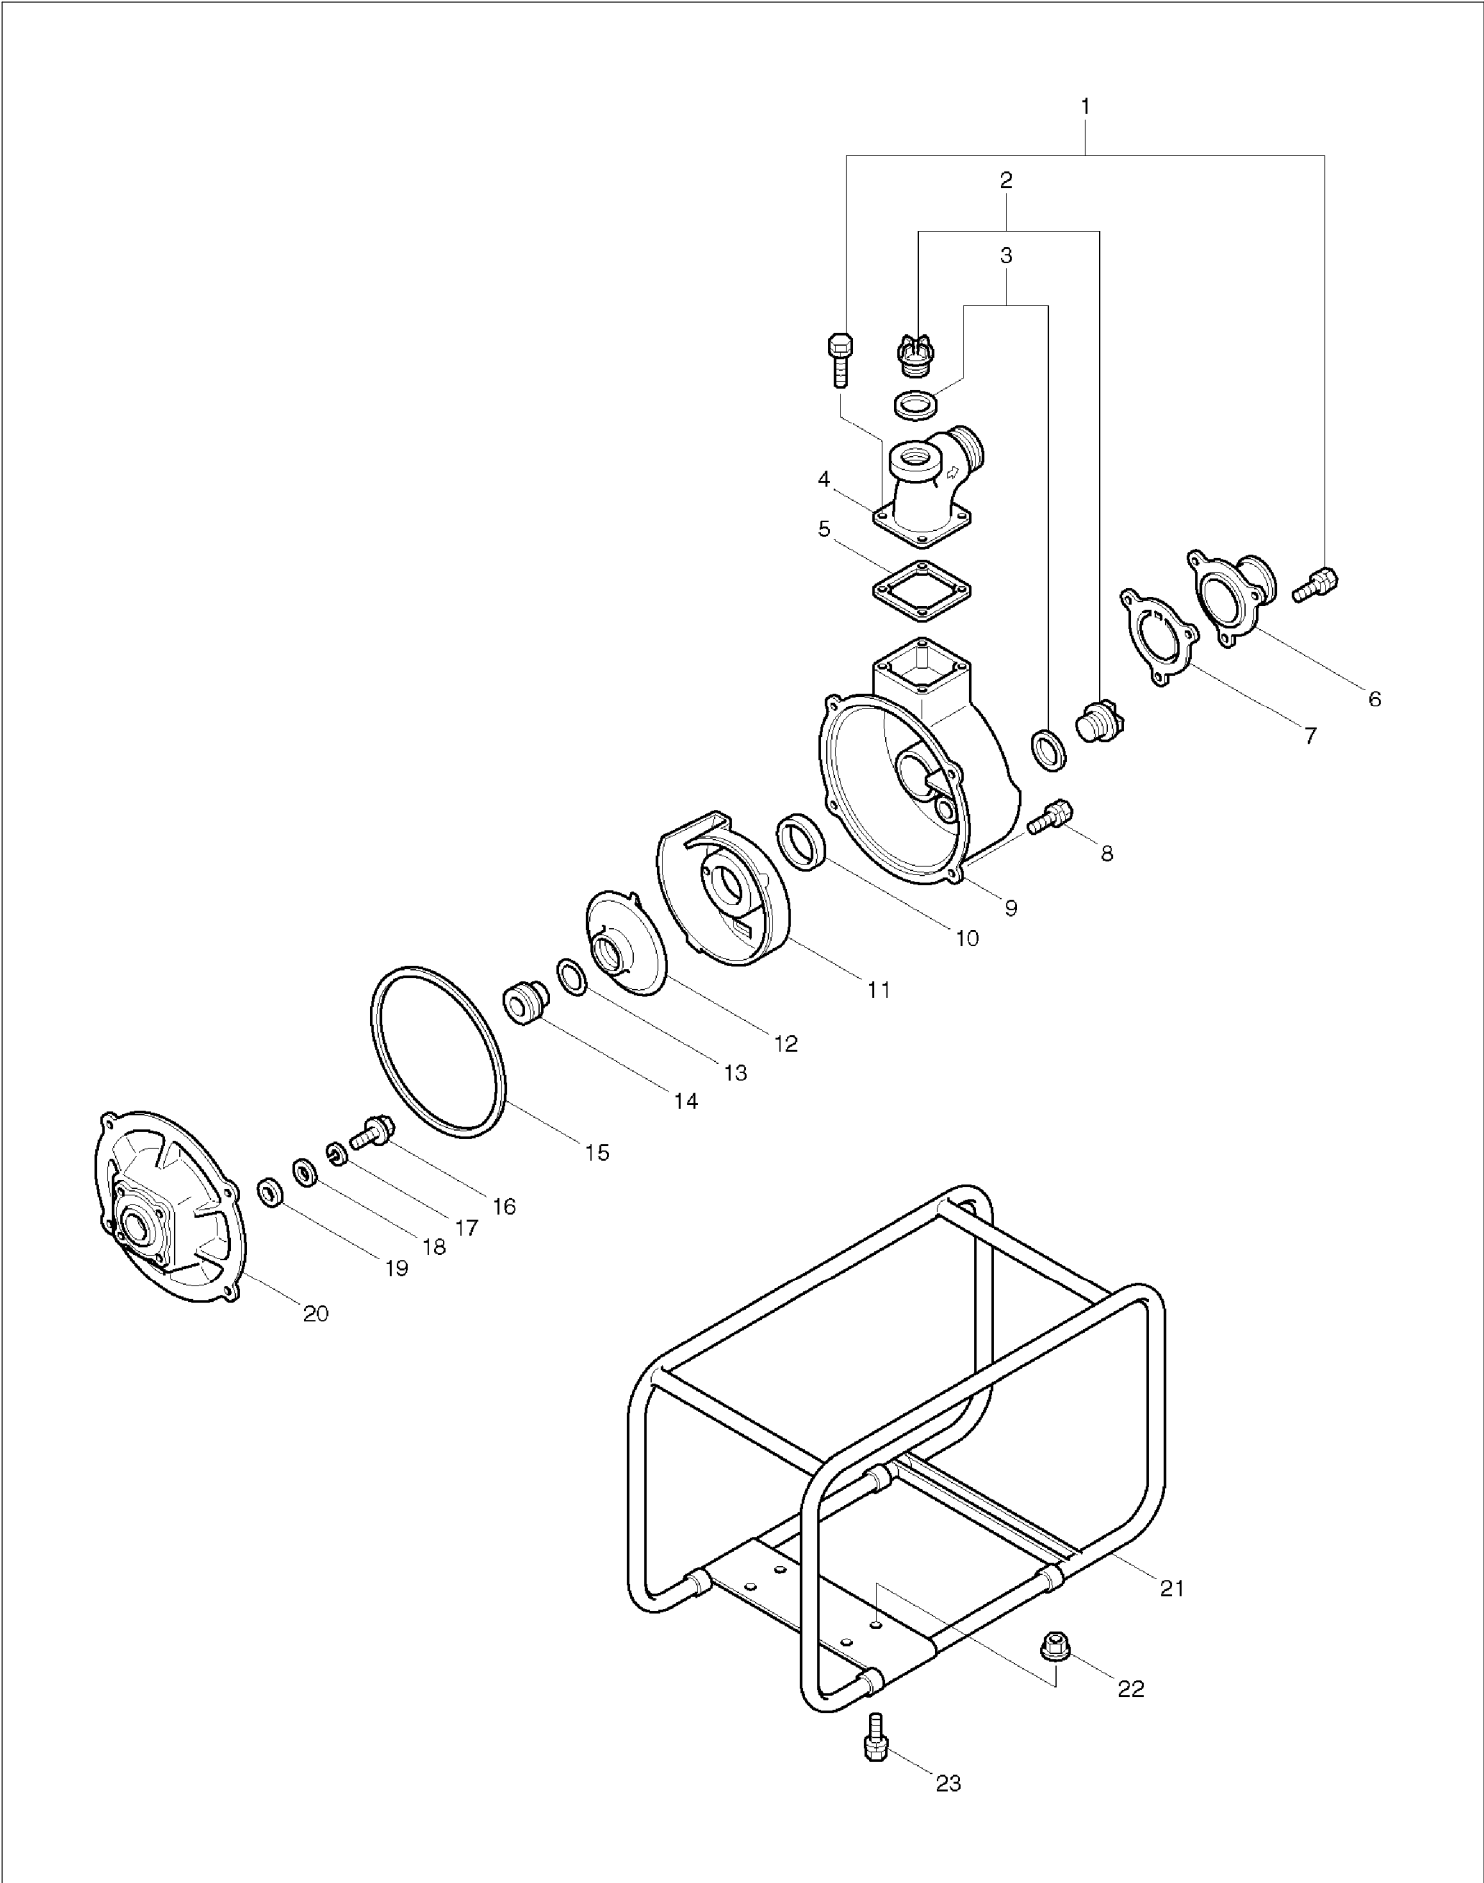

SERVICE DRAWING

MODEL NO. EW210R