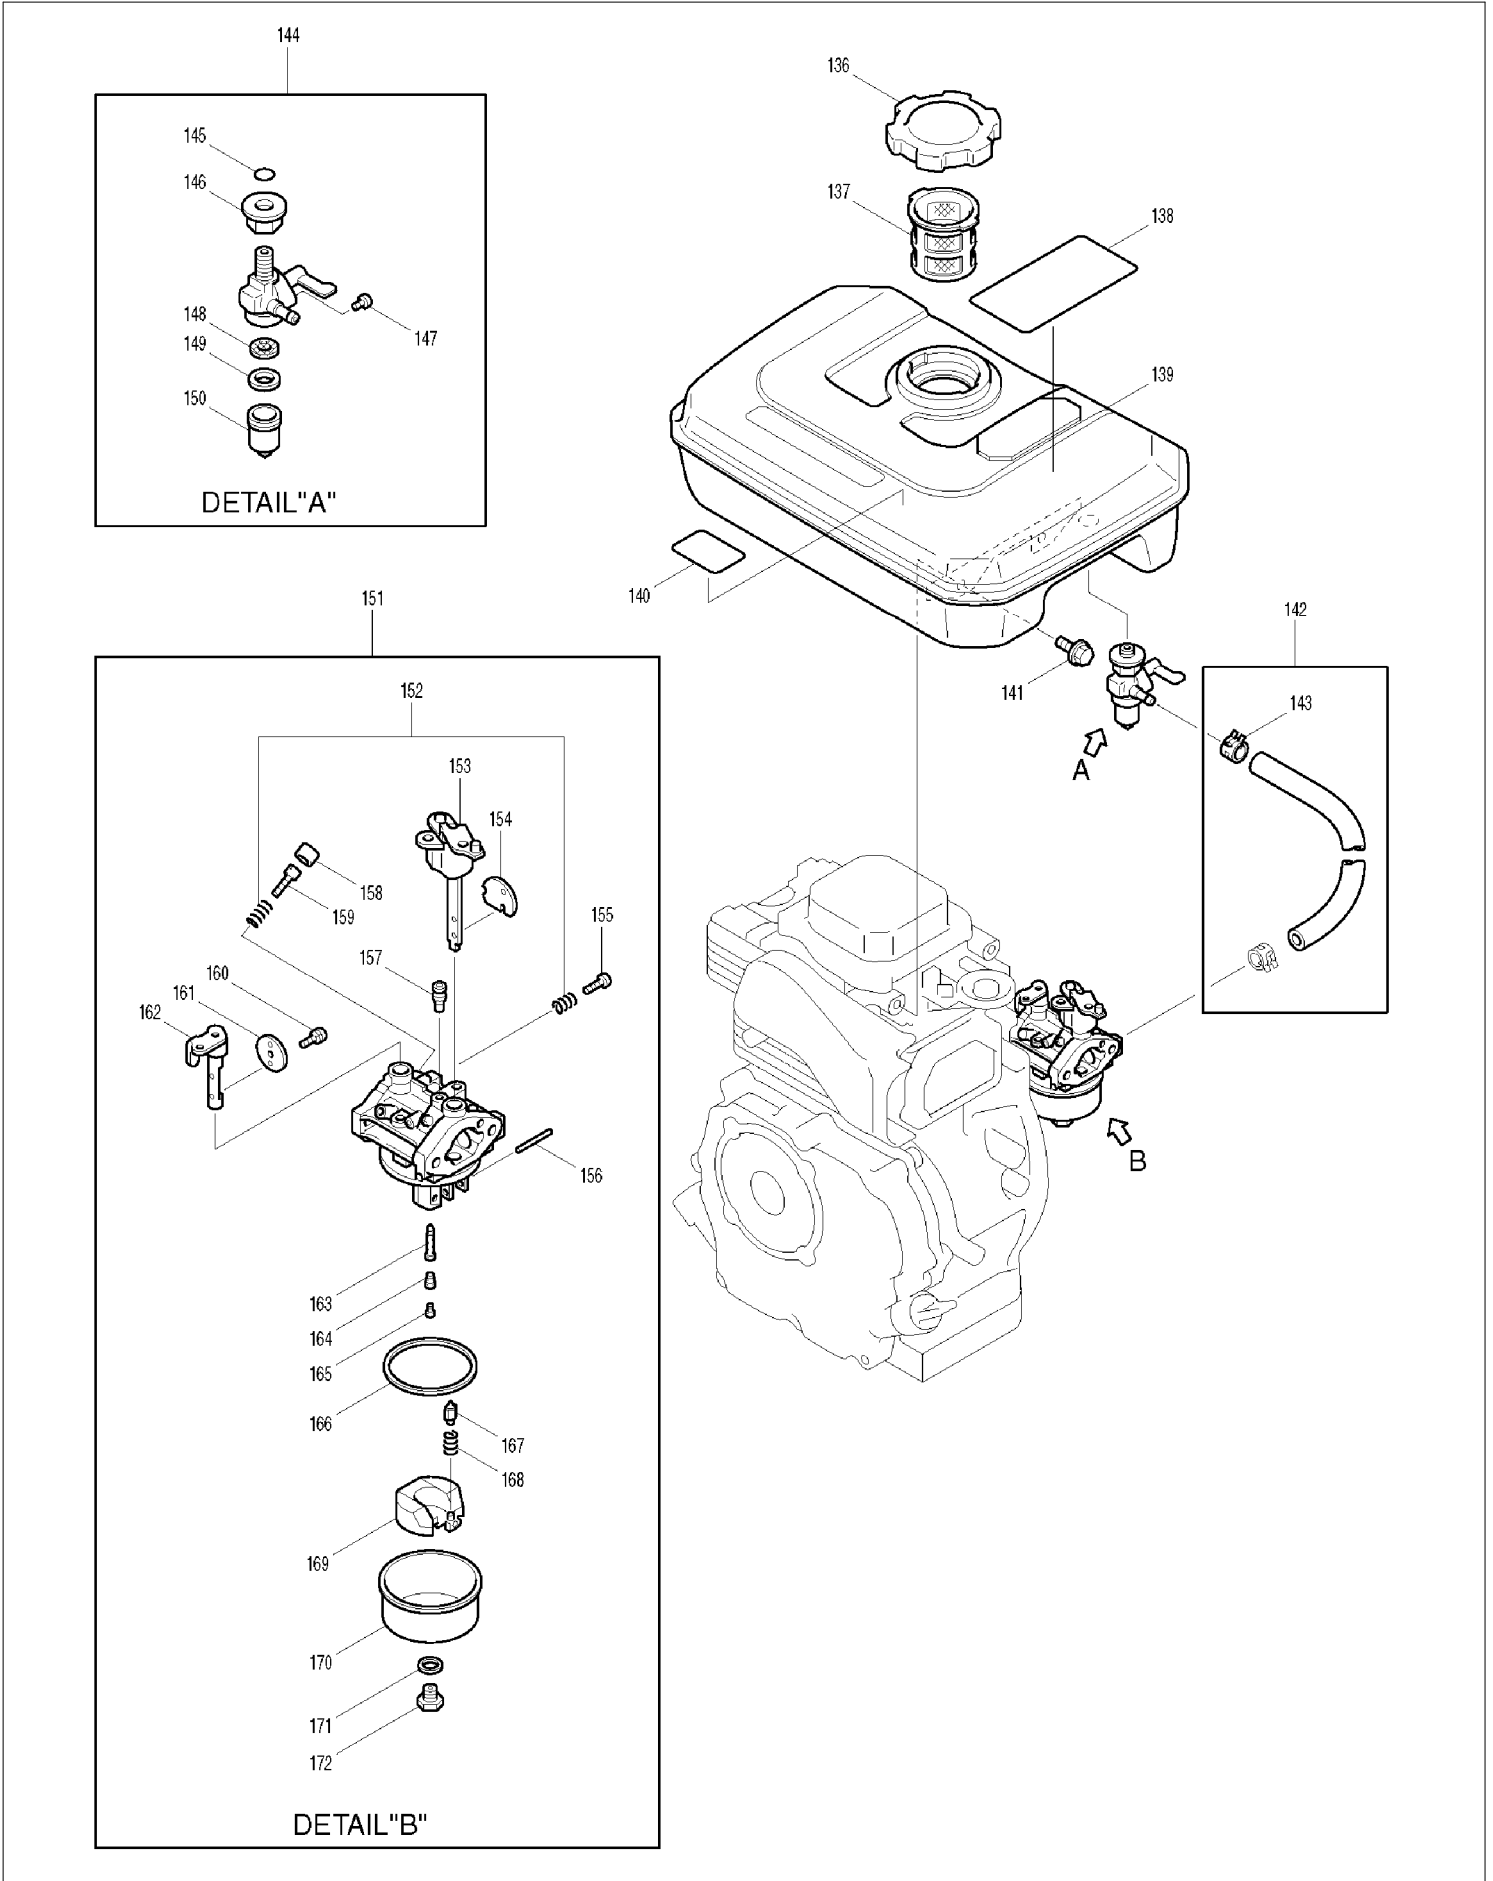

SERVICE DRAWING

MODEL NO. EW210R