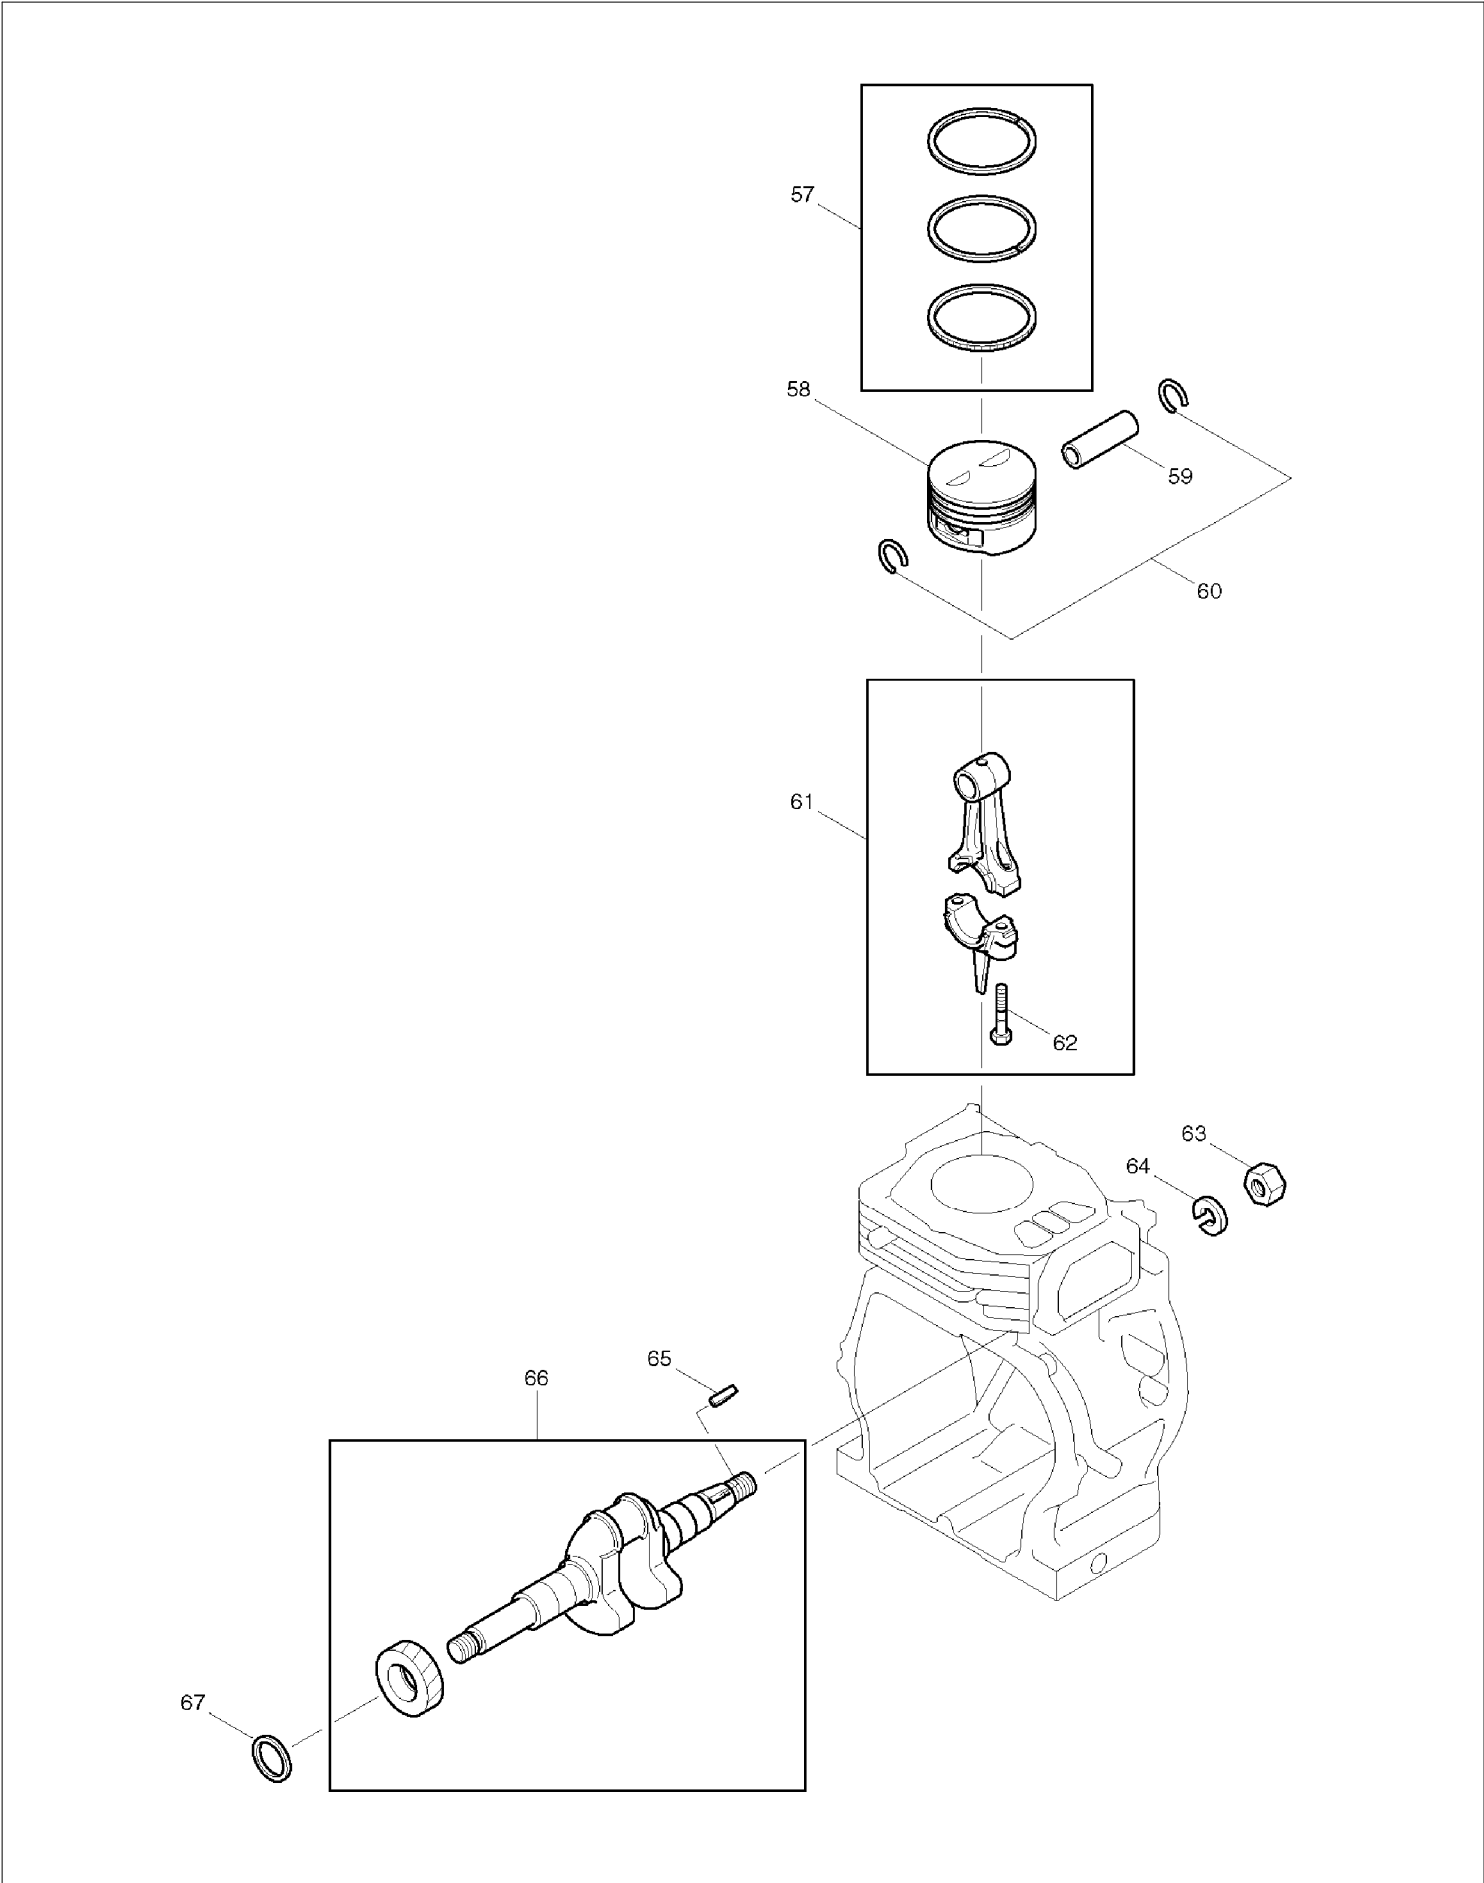

SERVICE DRAWING

MODEL NO. EW210R