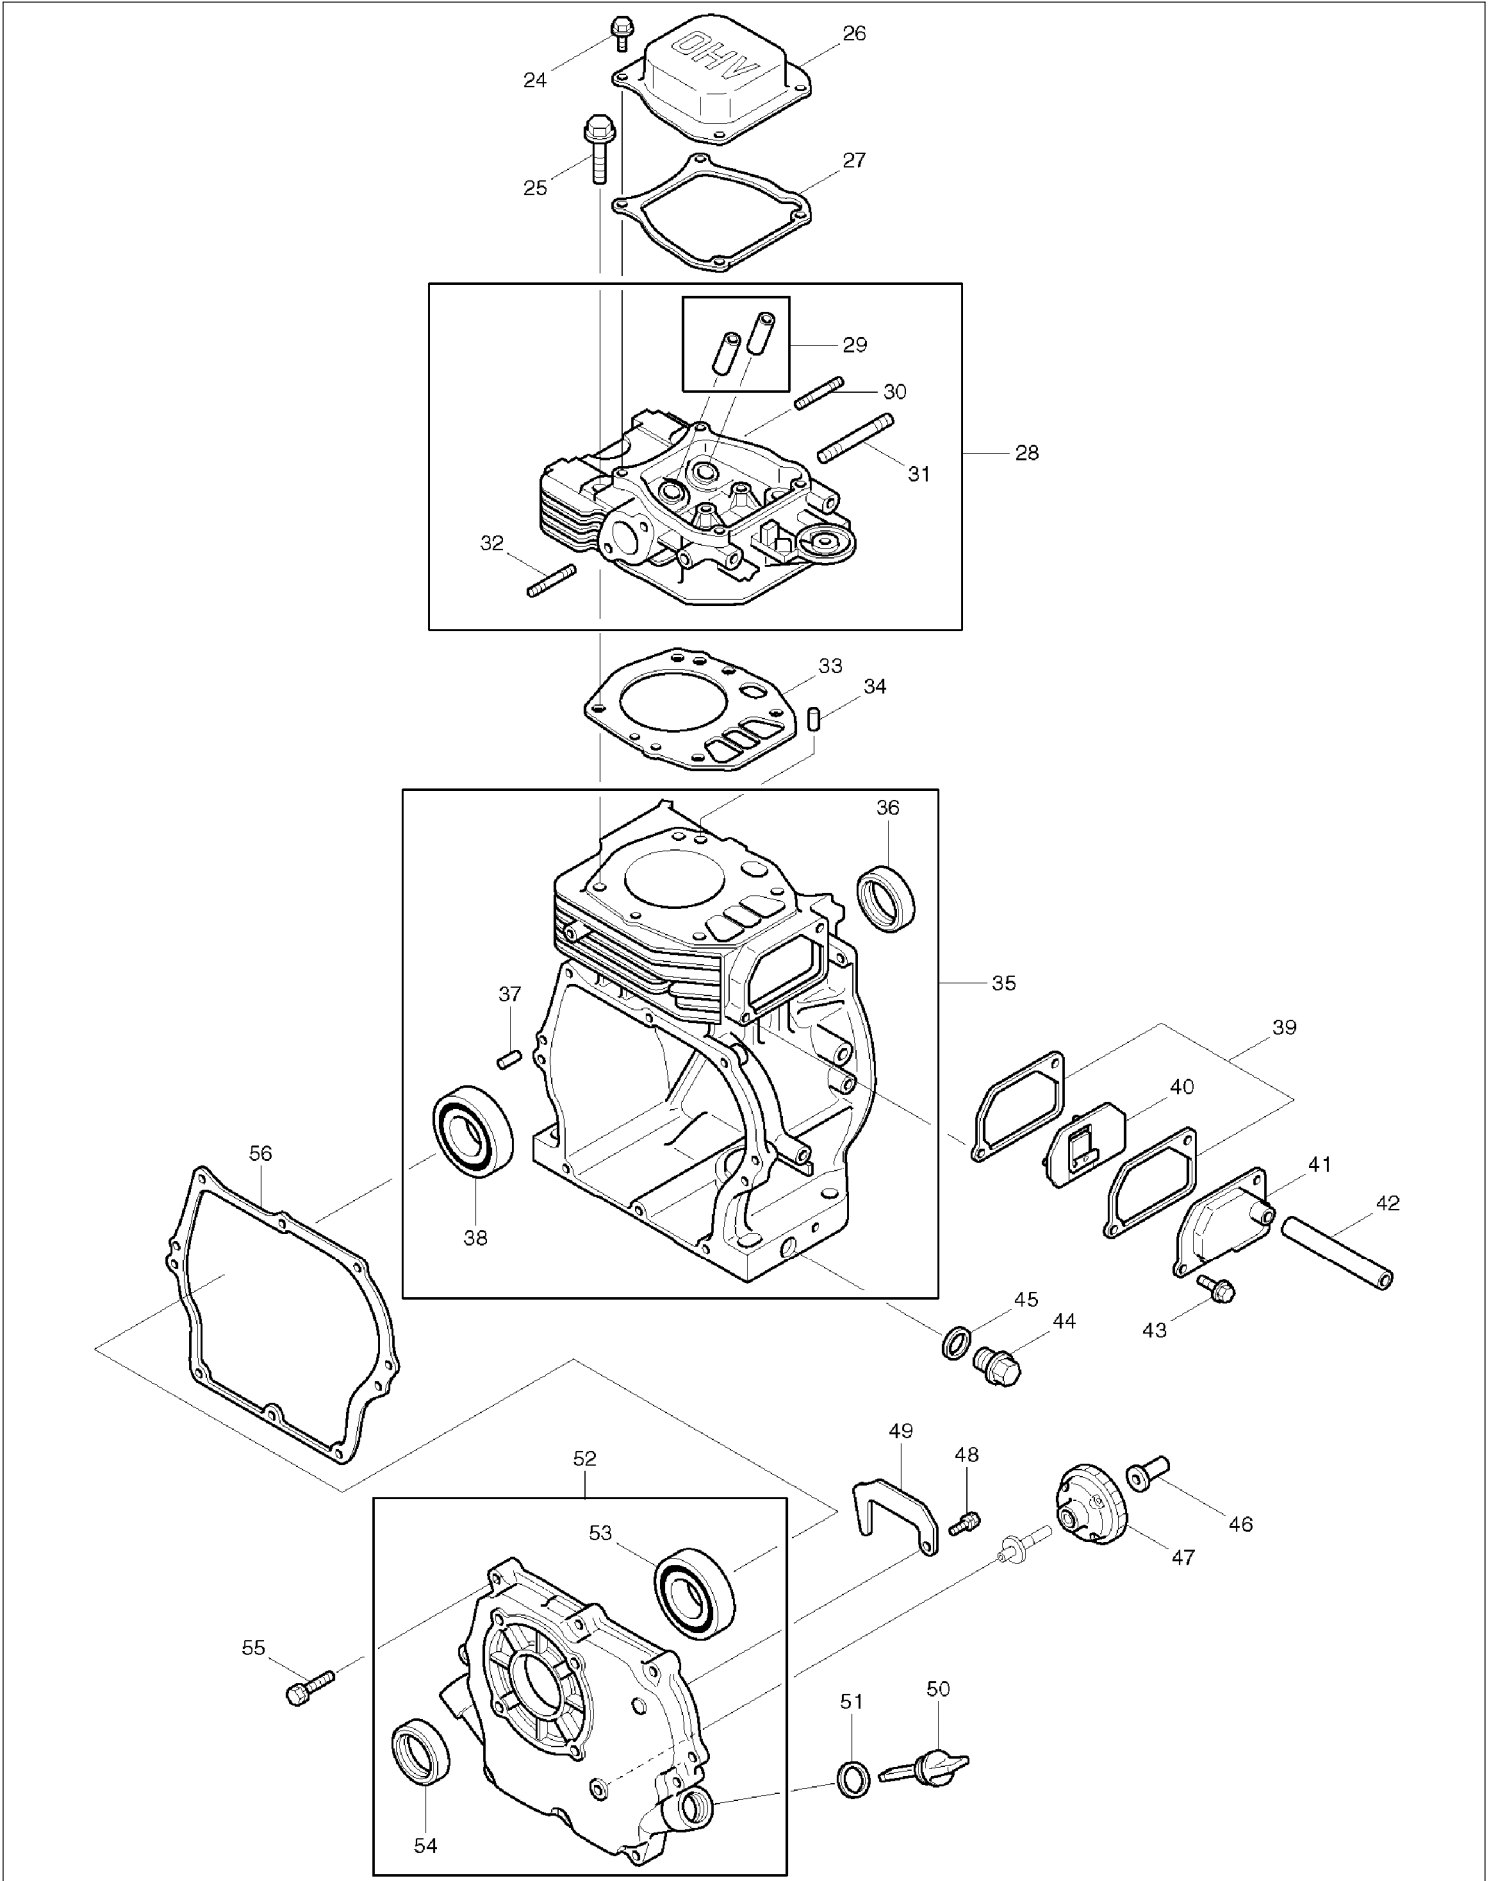

SERVICE DRAWING

MODEL NO. EW210R