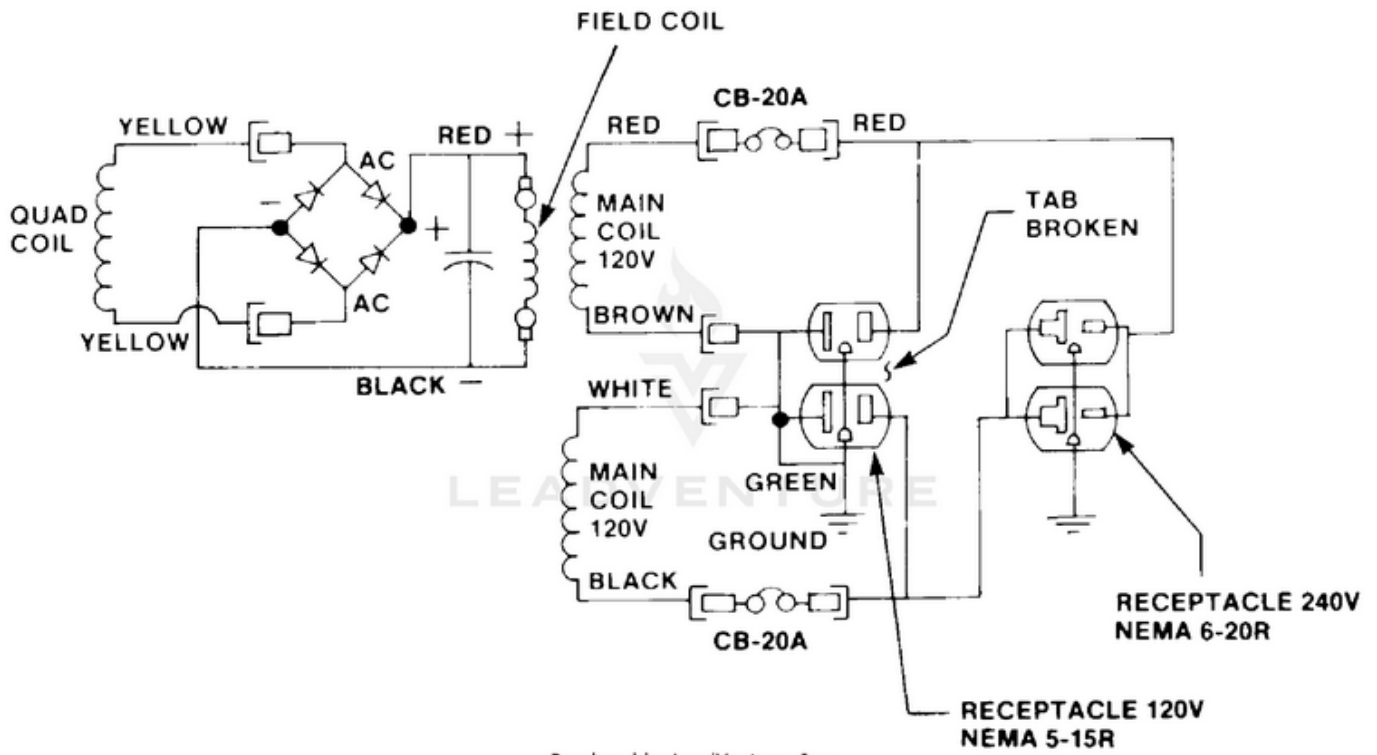

Ref #	Part #	Description	Qty	Context Note
30	83078	WASHER- Lock (Int./Ext.)	4	
31	A04013	FAN ASSEMBLY	1	
32	82526	SCREW- Pan hd.	4	
33	020266	END BELL	1	
34	81267	NUT- Hex	4	
35		ENGINE	1	For engine replacement parts locate the engine brand name model number, and type number and consult the appropriate dealer in your area.
36	80197	SCREW- Cap hex hd.	2	
37	49265	SUPPORT- Engine	2	
38	81162	NUT- Hex	14	
39	80049	SCREW	1	
40	A033211	ROLL CAGE	1	
41	49412	PIN- Cotter	4	
42	49367	ISOLATOR- Vibration	4	
43	81015	NUT- Wing	1	
44	80088	SCREW- Mach. hex hd.	2	
45	A49399	GROUND STRAP	1	
46	A49306	FUEL LINE ASSEMBLY	1	
47	489311	FUEL TANK	1	
48	49005	VALVE- Fuel	1	
49	49340	DECAL- Fuel valve	1	
50	49179	CAP- Fuel	1	
51	49329	PIN- Clevis	4	
52	84006	WASHER- Flat	4	
53	49351	GROMMET- Isolator	4	
54	02863	RECEPTACLE- 240 V (Nema 6-20R)	1	
55	95672	RECTIFIER	1	
56	A03322	GROUND STRAP	1	
57	83070	WASHER- Lock	2	

ERL4400HD Generator UT-03756 - Wiring Diagram

Rendered by LeadVenture, Inc.