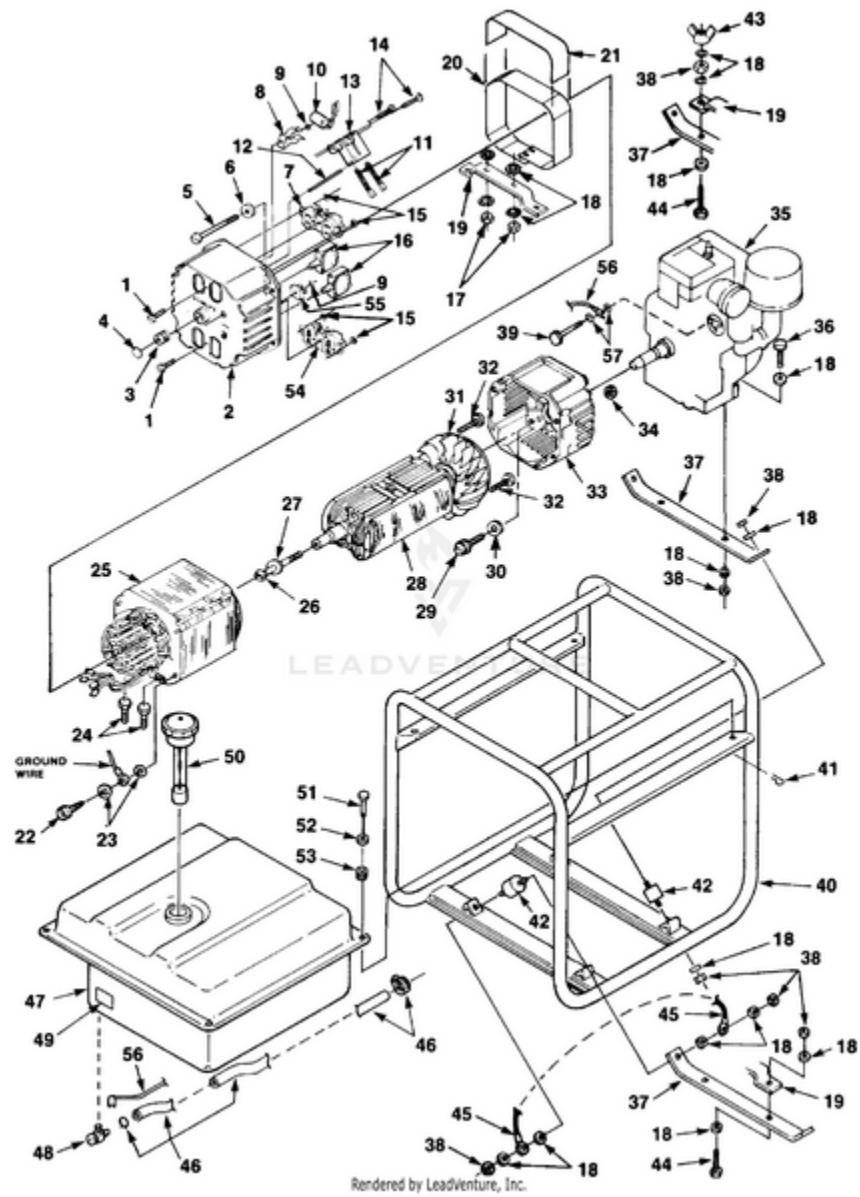

ERL4400HD Generator UT-03756 - Generator, Frame, & Tank

Ref #	Part #	Description	Qty	Context Note
1	80630	SCREW- Mach. Pan Hd.	2	
2	023623	BRUSH HEAD	1	
3	03044	BEARING- Needle	1	
4	02438	PLUG- Expansion	1	
5	4885306	BOLT- Stator	4	
6	84124	WASHER- Flat	4	
7	50991	RECEPTACLE- Duplex (Nema 5-15R)	1	
8	02435	CLIP- Spring	1	
9	02436	WASHER- Shaft retention	2	
10	A02860	CAPACITOR w/ Lead	1	
	A03035	BRUSH & RETAINER KIT	1	
11	02664	BRUSH	2	
12	02857	PIN- Retainer	1	
13	02365	HOLDER- Brush	1	
14	82526	SCREW	2	
15	02437	WASHER- Shaft retention	4	
16	49831	BREAKER- Circuit (20 amp.)	2	
17	81162	NUT- Hex (5/16-18)	14	
18	83081	WASHER- Lock (Int.)	15	
19	028451	BRACKET- Gen. Mtg.	1	
20	028781	WRAPPER- Stator	1	
21	02982	DECAL- Warning	1	
22	82538	SCREW	1	
23	83121	WASHER- Lock (Int./ Ext.)	2	
24	80083	SCREW (5/16 x 3/4")	2	
25	A02796S	STATOR & CORE	1	
26	4885210	BOLT- Rotor	1	
27	03433	WASHER- Lock (5/16")	1	
28	A02799AS	ROTOR	1	
29	80187	SCREW- Cap hex hd.	4	

Ref #	Part #	Description	Qty	Context Note
30	83078	WASHER- Lock (Int./Ext.)	4	
31	A04013	FAN ASSEMBLY	1	
32	82526	SCREW- Pan hd.	4	
33	020266	END BELL	1	
34	81267	NUT- Hex	4	
35		ENGINE	1	For engine replacement parts locate the engine brand name model number, and type number and consult the appropriate dealer in your area.
36	80197	SCREW- Cap hex hd.	2	
37	49265	SUPPORT- Engine	2	
38	81162	NUT- Hex	14	
39	80049	SCREW	1	
40	A033211	ROLL CAGE	1	
41	49412	PIN- Cotter	4	
42	49367	ISOLATOR- Vibration	4	
43	81015	NUT- Wing	1	
44	80088	SCREW- Mach. hex hd.	2	
45	A49399	GROUND STRAP	1	
46	A49306	FUEL LINE ASSEMBLY	1	
47	489311	FUEL TANK	1	
48	49005	VALVE- Fuel	1	
49	49340	DECAL- Fuel valve	1	
50	49179	CAP- Fuel	1	
51	49329	PIN- Clevis	4	
52	84006	WASHER- Flat	4	
53	49351	GROMMET- Isolator	4	
54	02863	RECEPTACLE- 240 V (Nema 6-20R)	1	
55	95672	RECTIFIER	1	
56	A03322	GROUND STRAP	1	
57	83070	WASHER- Lock	2	

ERL4400HD Generator UT-03756 - Wiring Diagram

Rendered by LeadVenture, Inc.