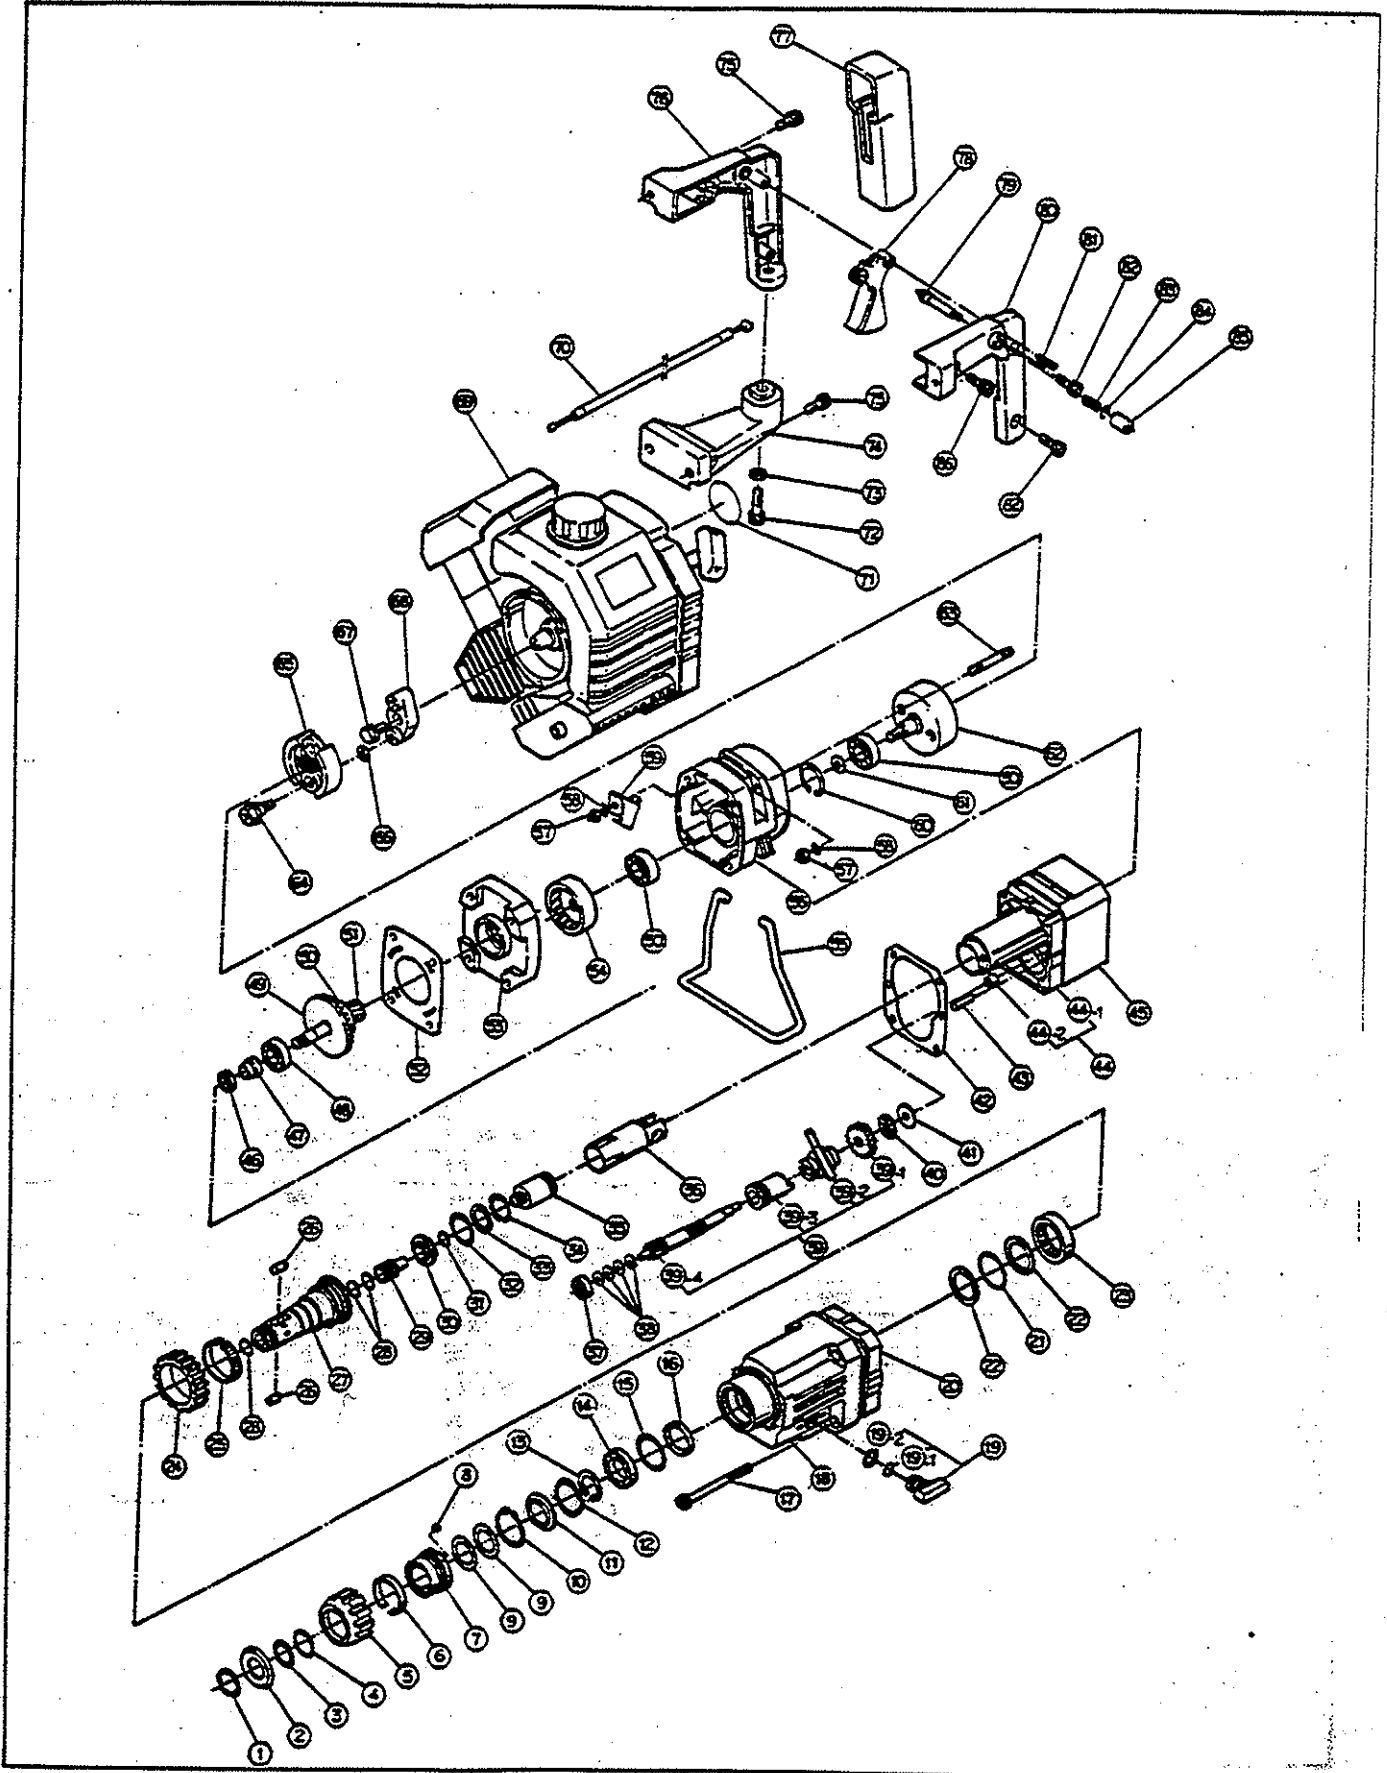

GASOLINE POWERED ROTARY HAMMER 'SDS' ER-160

PARTS LIST FOR AFTER SALES SERVICE MODEL ER160

REF	PART NO.	DESCRIPTION	QTY	REF	PART NO.	DESCRIPTION	QTY
1	6100250	LOCKING RING	1	42	6930073	SEAL	1
2	6880550	PROTECTING CAP	1	43	6120146	PIN	2
3	6930075	LOCKING RING	1	44	6080478	END PLATE ASS'Y	1
4	6900418	WASHER	1	44-2	6750069	NEEDLE BEARING	1
5	6880547	SET COLLAR	1	45	6820588	INSULATION FOR END PLATE	1
6	6190143	SPRING	1	46	6370211	SEALING RING	1
7	6220125	INDEXING SLEEVE	1	47	6220124	SLEEVE	1
8	6290063	BALL 5MM	1	48	9856000	BALL BEARING #6000LLU	1
9	6900419	WASHER	2	49	2360015	FAN	1
10	6100249	LOCKING RING	1	50	9856001	BALL BEARING #6001LLU	3
11	6151316	BEARING COVER	1	51	2200009	GEAR SHAFT	1
12	6900416	SPRING WASHER	1	52	2310000	FAN CASING	1
13	6100248	LOCKING RING	1	53	2820003	BEARING CASE	1
14	6750072	GROOVED BALL BEARING	1	54	2200008	INTERNAL GEAR	1
15	6900414	WASHER	1	55	2850000	STAND	1
16	6370212	GASKET	1	56	2820004	GEAR CASE	1
17	2130020	HEX SOCKET HEAD BOLT M4X100	4	57	9300500	NUT	3
18	6820597	INSULATION FOR GEAR BOX	1	58	9550500	SPRING WASHER M5	3
19	6080170	SWITCH LEVER	1	59	2090017	ADJUST HOLDER	1
19-1	6930081	O-RING	1	60	9522800	RETAINING RING R-28	1
19-2	6930082	O-RING	1	61	2900000	WASHER	1
20	6080480	GEAR BOX	1	62	2090016	CLUTCH DRUM ASS'Y	1
21	6930080	O-RING	1	63	2130012	STUD BOLT	3
22	6900413	WASHER	2	64	2430156	CLUTCH BOLT	2
23	6750071	NEEDLE BEARING	1	65	2430214	CLUTCH	1
24	6100130	SPINDLE GEAR	1	66	2430042	WASHER	2
25	6290065	TOL-RING	1	67	2430207	BOLT & WASHER	1
26	6860081	ROLL	2	68	2430206	CLUTCH BASE	1
27	6110129	SPINDLE GEAR SLEEVE	1	69	2060003	ENGINE	1
28	6930079	O-RING	3	70	2270000	THROTTLE WIRE	1
29	6190147	SNAP DIE	1	71	2920013	RECOIL LABEL	1
30	6220123	THRUST COLLAR	1	72	9220820	HEX SOCKET HEAD BOLT M8X20	1
31	6930078	GASKET	1	73	2900011	CUP SPRING	1
32	6930077	O-RING	1	74	2830003	STAY HANDLE	1
33	6900412	WASHER	1	75	9220525	HEX SOCKET HEAD BOLT M5X25	4
34	6100252	LOCKING RING	1	76	2830002	HANDLE (R)	1
35	6080479	PERCUSSION BODY COMPLETE	1	77	2370001	HANDLE GRIP	1
36	6220127	CYLINDER	1	78	2360016	TRIGGER	1
37	9820626	BALL BEARING #626	1	79	2120002	STOP PIN	1
38	6900411	CUP SPRING	4	80	2830001	HANDLE (L)	1
39	6050099	REDUCTION GEAR COMPLETE	1	81	9405020	SPRING PIN	1
39-1	6200274	REDUCTION GEAR WHEEL	1	82	9000410	PHILLIPS PAN SCREW M4X10	1
39-2	6190146	WOBBLE GEAR DRIVE	1	83	2180003	SPRING	1
39-3	6290064	COUPLING	1	85	2360004	BUTTON	1
39-4	6110128	REDUCTION GEAR SHAFT	1	86	9000420	PHILLIPS PAN SCREW M4X20	1
40	6750070	THRUST BEARING	1	87	6990011	GREASE	1
41	6900410	THRUST BEARING WASHER	1				