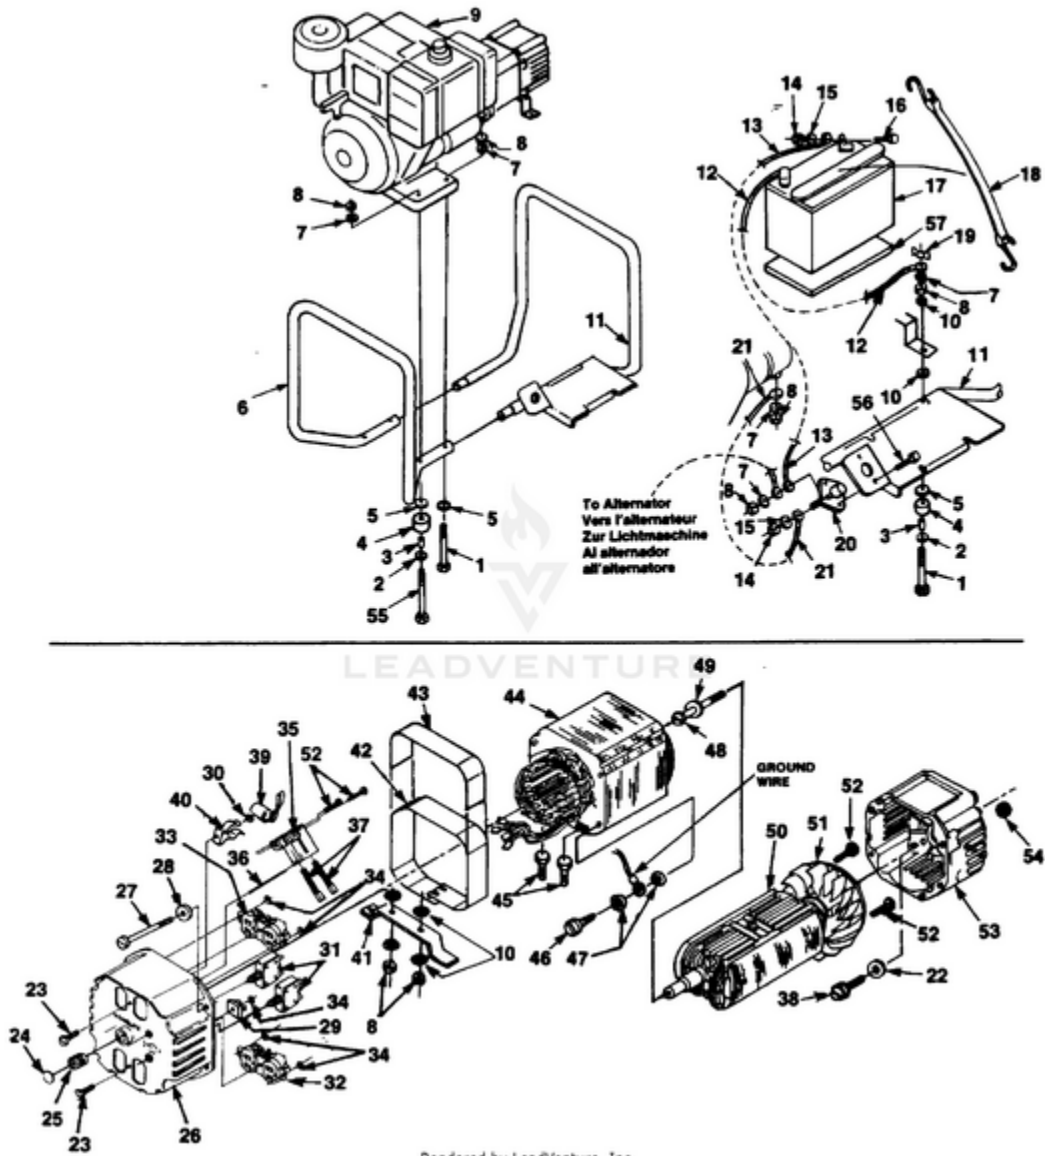

EHE5500HD/CSA Generator UT-03714-A - Electric Start

Rendered by LeadVenture, Inc.

Ref #	Part #	Description	Qty	Context Note
1	80089	SCREW	4	
2	84046	WASHER- Flat (5/16")	4	
3	49733	SPACER- Foot	4	
4	48789	FOOT	4	
5	84058	WASHER- Flat (5/16")	6	
6	028421	MEMBER- Frame (gen. end)	1	
7	83081	WASHER- Lock (int.)	5	
8	81162	NUT- Hex (5/167-18)	8	
9		ENGINE	1	For engine replacement parts locate the engine brand name model number, and type number and consult the appropriate dealer in your area.
10	83033	WASHER- Lock (ext./int.)	8	
11	A028891	MEMBER & BATTERY SUPPORT	1	
12	JA376124	CABLE- Battery	1	
13	JA376123	CABLE (Battery to Solenoid)	1	
14	81242	NUT- Hex	4	
15	83009	WASHER- Lock	6	
16	80049	SCREW- Hex hd.	2	
17	49833	BATTERY	1	
18	JA158959	STRAP- Hold down	1	
19	81015	NUT- Wing	1	
20	49705	SWITCH- Starter	1	
21	A02532	CABLE- Battery (+)	1	
22	83078	WASHER- Lock (3/8")	2	
23	80630	SCREW- Mach. pan hd.	2	
24	02438	PLUG- Expansion	1	
25	03044	BEARING- Needle	1	
26	023625A	BRUSH HEAD	1	
27	4885301	BOLT- Stator	4	
28	84124	WASHER- Flat	4	
29	95672	RECTIFIER	1	

Ref #	Part #	Description	Qty	Context Note
30	02436	WASHER- Shaft retention	1	
31	49831	BREAKER- Circuit (20 amp.)	2	
32	03135	RECEPTACLE- (240 V) (Nema 6-20R)	1	
33	498321	RECEPTACLE- Duplex (Nema 5-20R)	1	
34	02437	WASHER- Shaft retention	5	
35	02365	BRUSH HOLDER	1	
	A03035	BRUSH & RETAINER KIT	1	
36	02857	PIN- Retaining	1	
37	02664	BRUSH	2	
38	80187	SCREW- (3/8-16 x 7/8")	4	
39	A02860	CAPACITOR (w/ Leads)	1	
40	02435	CLIP- Spring	1	
41	028451	BRACKET- Generator mtg.	1	
42	028791	WRAPPER- Stator	1	
43	02983	DECAL- Warning	1	
44	A02795S	STATOR	1	
45	80083	SCREW	2	
46	82538	SCREW	1	
47	83121	WASHER- Lock (int./ext.)	2	
48	4885207	BOLT- Rotor	1	
49	03433	WASHER	1	
50	A02798AS	ROTOR	1	
51	A04013	FAN--Generator	1	
52	82526	SCREW- Pan hd.	4	
53	020266	BELL- End	1	
54	81267	NUT- Hex	4	
55	82530	SCREW- (5/16 x 3 1/4")	2	
56	82477	SCREW-Washer hex hd.	2	
57	49834	PAD- Battery	1	