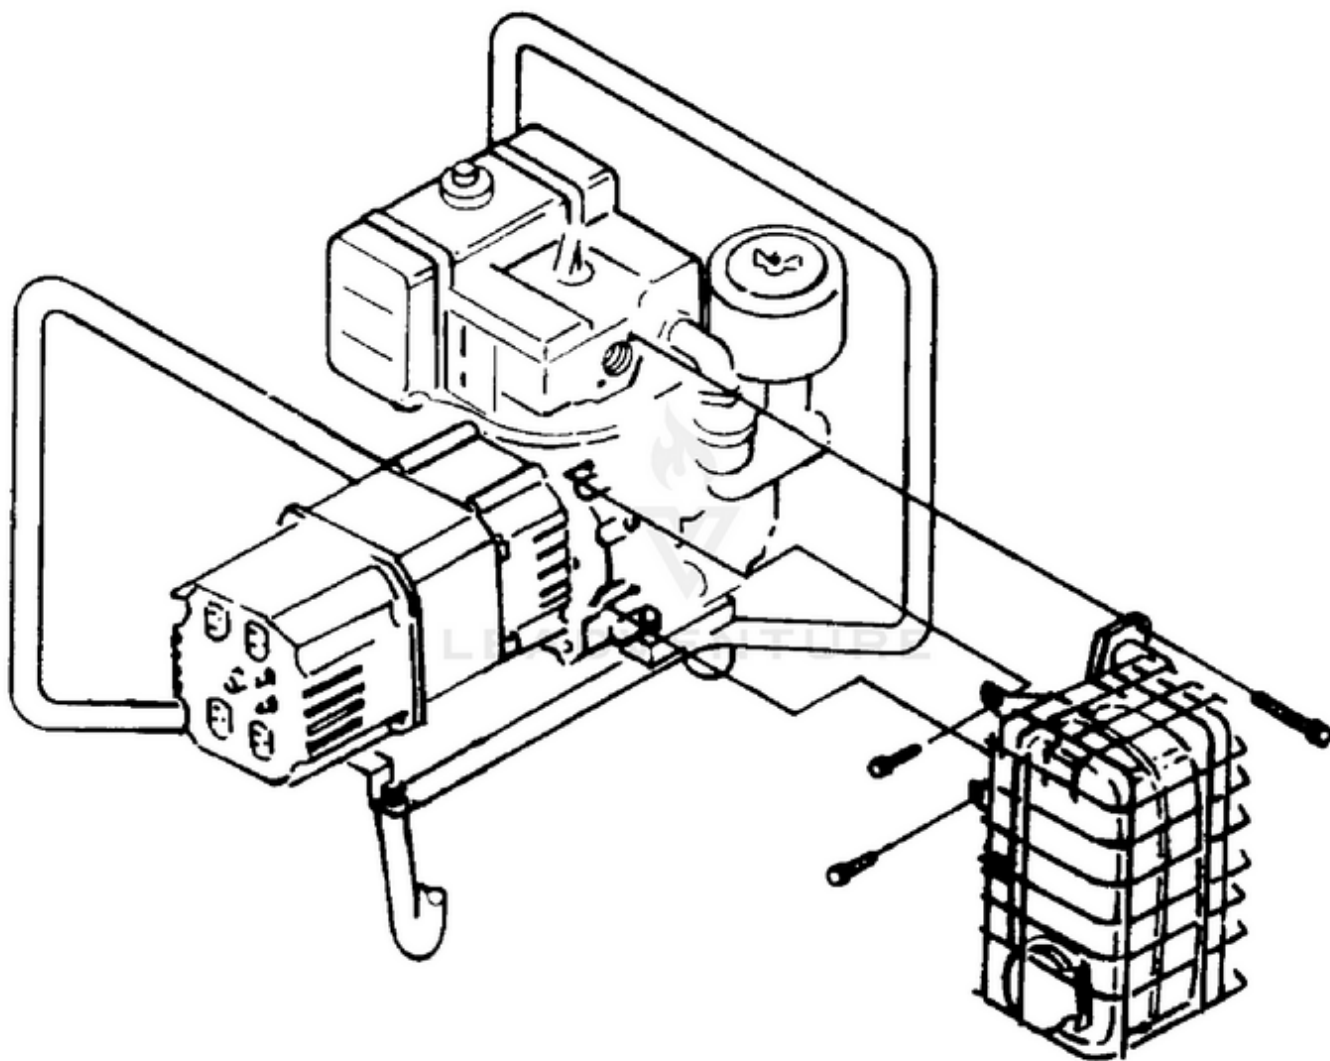

Ref #	Part #	Description	Qty	Context Note
30	02436	WASHER- Shaft retention	1	
31	49831	BREAKER- Circuit (20 amp.)	2	
32	03135	RECEPTACLE- (240 V) (Nema 6-20R)	1	
33	498321	RECEPTACLE- Duplex (Nema 5-20R)	1	
34	02437	WASHER- Shaft retention	5	
35	02365	BRUSH HOLDER	1	
	A03035	BRUSH & RETAINER KIT	1	
36	02857	PIN- Retaining	1	
37	02664	BRUSH	2	
38	80187	SCREW- (3/8-16 x 7/8")	4	
39	A02860	CAPACITOR (w/ Leads)	1	
40	02435	CLIP- Spring	1	
41	028451	BRACKET- Generator mtg.	1	
42	028791	WRAPPER- Stator	1	
43	02983	DECAL- Warning	1	
44	A02795S	STATOR	1	
45	80083	SCREW	2	
46	82538	SCREW	1	
47	83121	WASHER- Lock (int./ext.)	2	
48	4885207	BOLT- Rotor	1	
49	03433	WASHER	1	
50	A02798AS	ROTOR	1	
51	A04013	FAN--Generator	1	
52	82526	SCREW- Pan hd.	4	
53	020266	BELL- End	1	
54	81267	NUT- Hex	4	
55	82530	SCREW- (5/16 x 3 1/4")	2	
56	82477	SCREW-Washer hex hd.	2	
57	49834	PAD- Battery	1	

EHE5500HD/CSA Generator UT-03714-A - Muffler Kit

Rendered by LeadVenture, Inc.