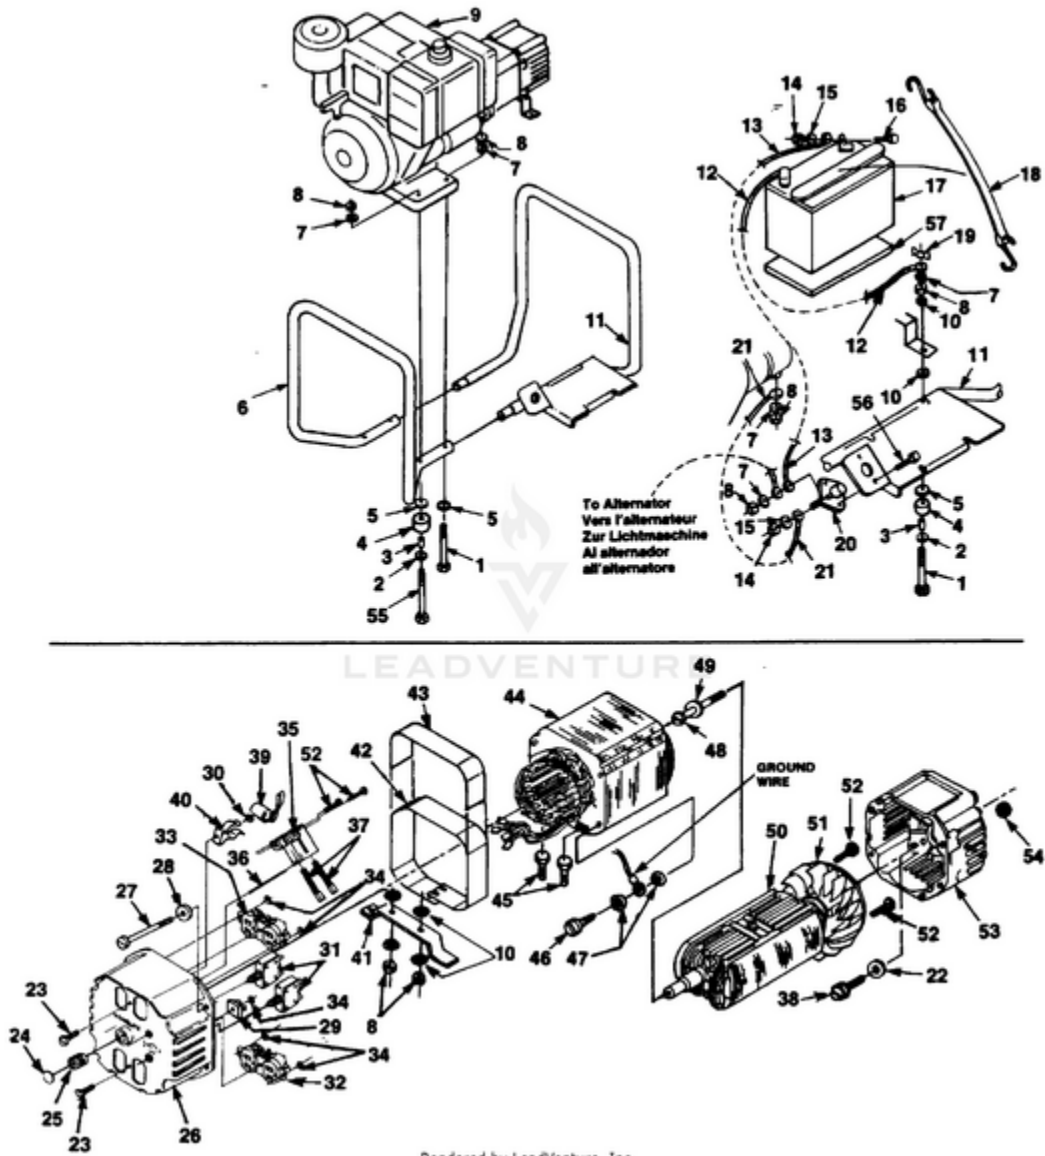

EHE5500HD/CSA Generator UT-03714 - Electric Start

Rendered by LeadVenture, Inc.

Ref #	Part #	Description	Qty	Context Note
1	80089	SCREW	4	
2	84046	WASHER- Flat (5/16")	4	
3	49733	SPACER- Foot	4	
4	48789	FOOT	4	
5	84058	WASHER- Flat (5/16")	6	
6	028421	MEMBER- Frame (gen. end)	1	
7	83081	WASHER- Lock (int.)	5	
8	81162	NUT- Hex (5/167-18)	8	
9		ENGINE	1	For engine replacement parts locate the engine brand name model number, and type number and consult the appropriate dealer in your area.
10	83033	WASHER- Lock (ext./int.)	8	
11	A028891	MEMBER & BATTERY SUPPORT	1	
12	JA376124	CABLE- Battery	1	
13	JA376123	CABLE (Battery to Solenoid)	1	
14	81242	NUT- Hex	4	
15	83009	WASHER- Lock	6	
16	80049	SCREW- Hex hd.	2	
17	49833	BATTERY	1	
18	JA158959	STRAP- Hold down	1	
19	81015	NUT- Wing	1	
20	49705	SWITCH- Starter	1	
21	A02532	CABLE- Battery (+)	1	
22	83078	WASHER- Lock (3/8")	2	
23	80630	SCREW- Mach. pan hd.	2	
24	02438	PLUG- Expansion	1	
25	03044	BEARING- Needle	1	
26	023625A	BRUSH HEAD	1	
27	4885301	BOLT- Stator	4	
28	84124	WASHER- Flat	4	
29	95672	RECTIFIER	1	

Ref #	Part #	Description	Qty	Context Note
30	02436	WASHER- Shaft retention	1	
31	49831	BREAKER- Circuit (20 amp.)	2	
32	03135	RECEPTACLE- (240 V) (Nema 6-20R)	1	
33	498321	RECEPTACLE- Duplex (Nema 5-20R)	1	
34	02437	WASHER- Shaft retention	5	
35	02365	BRUSH HOLDER	1	
	A03035	BRUSH & RETAINER KIT	1	
36	02857	PIN- Retaining	1	
37	02664	BRUSH	2	
38	80187	SCREW- (3/8-16 x 7/8")	4	
39	A02860	CAPACITOR (w/ Leads)	1	
40	02435	CLIP- Spring	1	
41	028451	BRACKET- Generator mtg.	1	
42	028791	WRAPPER- Stator	1	
43	02983	DECAL- Warning	1	
44	A02795S	STATOR	1	
45	80083	SCREW	2	
46	82538	SCREW	1	
47	83121	WASHER- Lock (int./ext.)	2	
48	4885207	BOLT- Rotor	1	
49	03433	WASHER	1	
50	A02798AS	ROTOR	1	
51	A04013	FAN--Generator	1	
52	82526	SCREW- Pan hd.	4	
53	020266	BELL- End	1	
54	81267	NUT- Hex	4	
55	82530	SCREW- (5/16 x 3 1/4")	2	
56	82477	SCREW-Washer hex hd.	2	
57	49834	PAD- Battery	1	