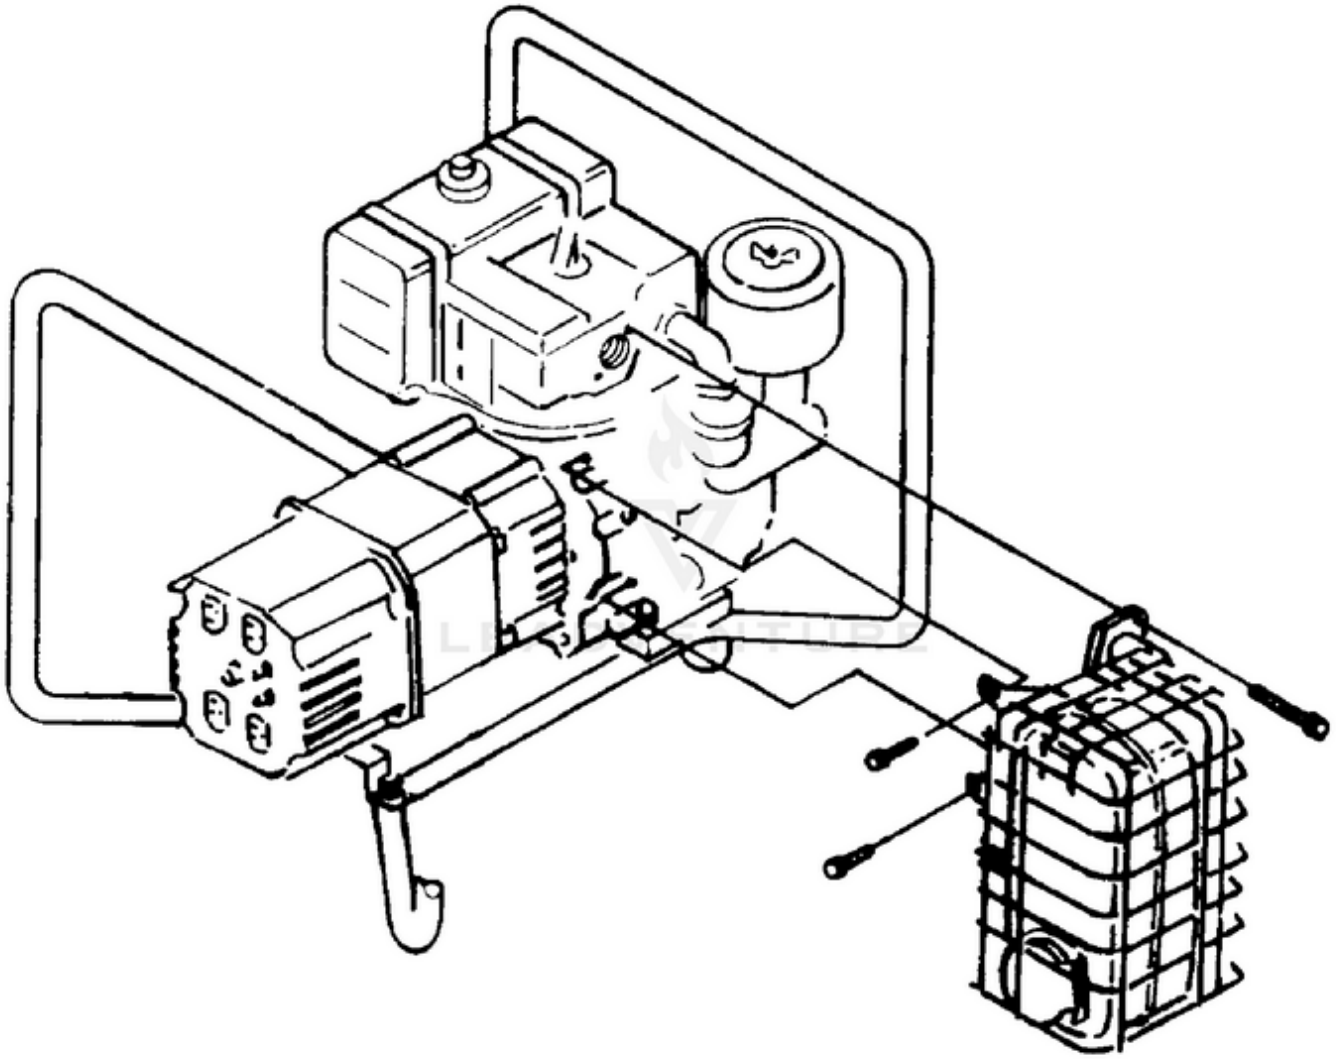

Ref #	Part #	Description	Qty	Context Note
30	02436	WASHER- Shaft retention	1	
31	49831	BREAKER- Circuit (20 amp.)	2	
32	03135	RECEPTACLE- (240 V) (Nema 6-20R)	1	
33	498321	RECEPTACLE- Duplex (Nema 5-20R)	1	
34	02437	WASHER- Shaft retention	5	
35	02365	BRUSH HOLDER	1	
	A03035	BRUSH & RETAINER KIT	1	
36	02857	PIN- Retaining	1	
37	02664	BRUSH	2	
38	80187	SCREW- (3/8-16 x 7/8")	4	
39	A02860	CAPACITOR (w/ Leads)	1	
40	02435	CLIP- Spring	1	
41	028451	BRACKET- Generator mtg.	1	
42	028791	WRAPPER- Stator	1	
43	02983	DECAL- Warning	1	
44	A02795S	STATOR	1	
45	80083	SCREW	2	
46	82538	SCREW	1	
47	83121	WASHER- Lock (int./ext.)	2	
48	4885207	BOLT- Rotor	1	
49	03433	WASHER	1	
50	A02798AS	ROTOR	1	
51	A04013	FAN--Generator	1	
52	82526	SCREW- Pan hd.	4	
53	020266	BELL- End	1	
54	81267	NUT- Hex	4	
55	82530	SCREW- (5/16 x 3 1/4")	2	
56	82477	SCREW-Washer hex hd.	2	
57	49834	PAD- Battery	1	

EHE5500HD/CSA Generator UT-03714 - Muffler Kit

Rendered by LeadVenture, Inc.