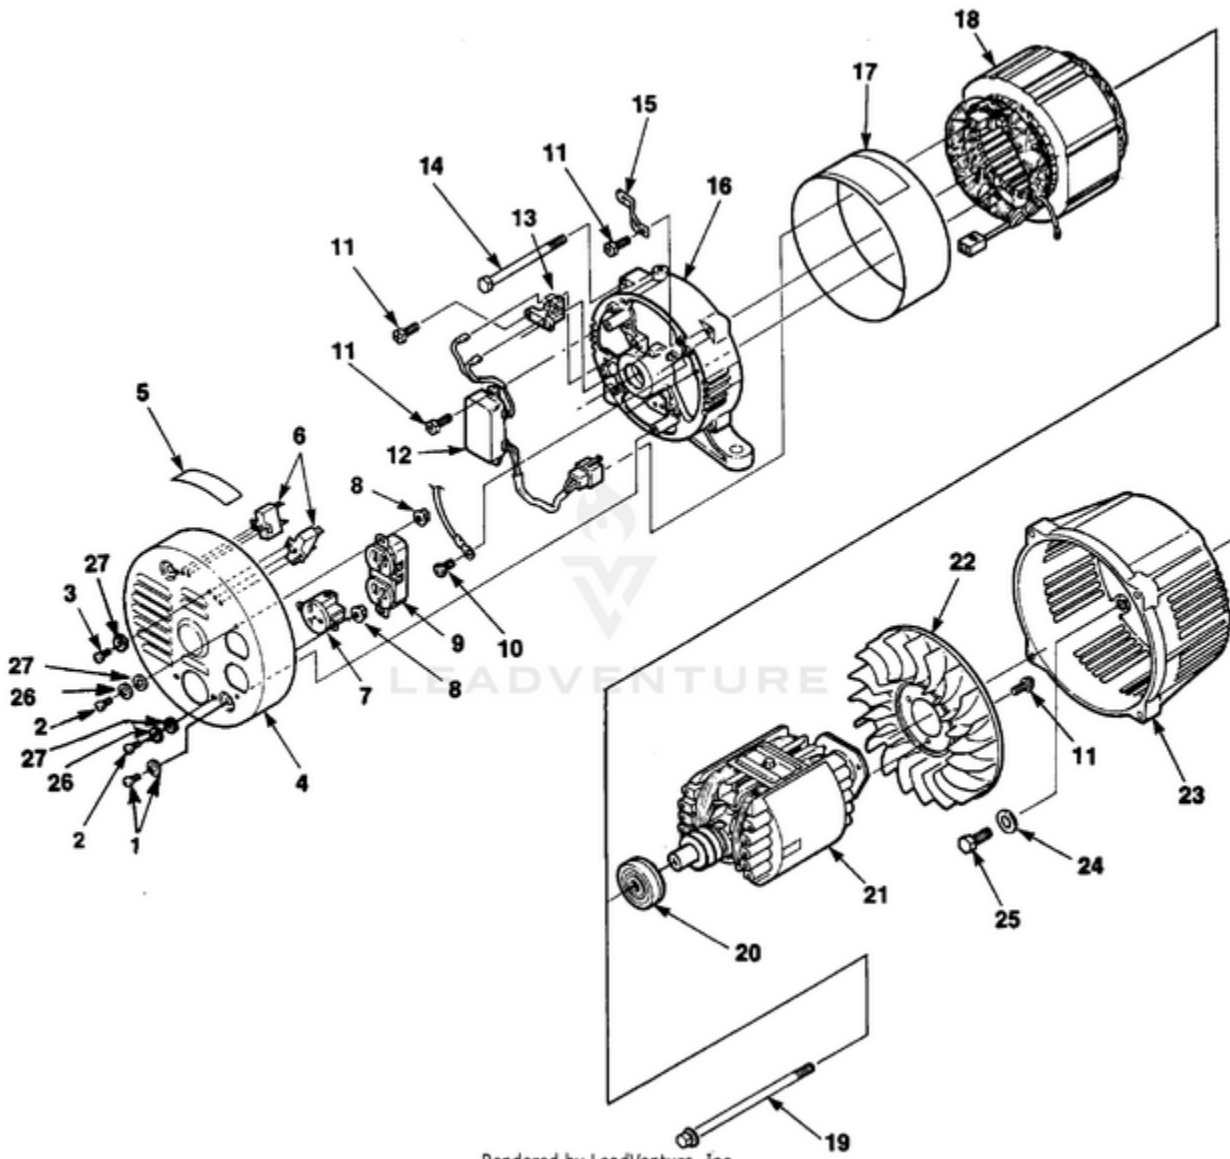

EHE5500HD Generator UT-03690 - Generator

Rendered by LeadVenture, Inc.

Ref #	Part #	Description	Qty	Context	Note
1	0078216	SCREW- w/Washer (Use w/Livington 240V Receptacle)	2		
	0078212	SCREW- w/Washer (Use w/G.E. 240V Receptacle)	2		
2	80260	SCREW- (8-32 x 1/2")	4		
3	88170	SCREW-w/Washer (m3 x 8mm)	4		
4	0120941	COVER- End	1		
5	49495	DECAL- Warning	1		
6	02511	CIRCUIT BREAKER- (25 AMPS)	1		
7	49708	RECEPTACLE- (240V)	1		
8	81009	NUT (Use w/Livington 240V Receptacle)	4		
9	50991	RECEPTACLE- (120V)	1		
10	0078215	SCREW- Brush holder	2		
11	0078214	SCREW- Hex tapping (m5 x 14mm)	5		
12	0078264	REGULATOR	1		
14	0078207	BOLT- Stator (m6 x 120mm)	4		
15	0078223	STRAP	A/ R		
16	0078206	END BELL	1		
17	0078239	STATOR- Cover	1		
18	0120939	STATOR	1		
19	0078213	BOLT- Rotor	1		
20	0078205	BEARING	1		
21	0078243	ROTOR	1		
22	0078218	FAN	1		
23	0078201	ADAPTOR	1		
24	83018	WASHER- Lock (3/8")	1		
25	JA400264	SCREW- (3/8-16 x 1 1/4")	4		
26	83022	WASHER- Lock	4		
27	84111	WASHER- Flat	4