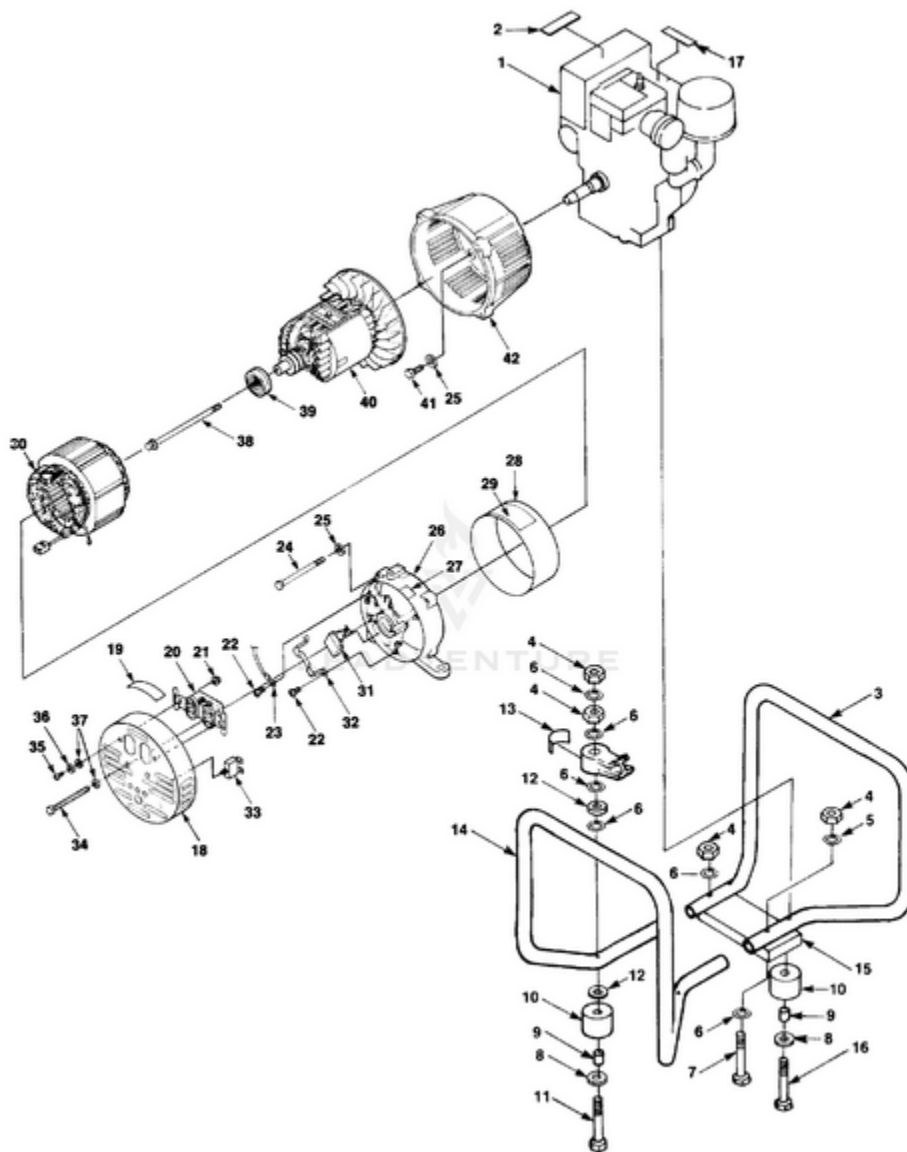

EHE5500HD Generator UT-03690 - Generator & Handles

Rendered by LeadVenture, Inc.

Ref #	Part #	Description	Qty	Context Note
1		ENGINE	1	(EH2500)
2	49598	DECAL- Caution	1	
3	020271	MEMBER- Frame	1	(engine)
4	81162	NUT- Hex (5/16-18)	7	
5	83081	WASHER- Lock int. (5/16")	1	
6	83033	WASHER- Lock ext./int.	16	
7	JA400200	BOLT- Engine (rear)	2	
8	84032	WASHER- Flat (5/16")	4	
9	49733	SPACER- Foot	4	
10	48789	FOOT	4	
11	JA400204	SCREW- Cap hex. hd. (5/16-18 x 3")	2	
12	84058	WASHER- Flat (5/16")	4	
13	49490	DECAL- Ground	1	
14	020281	FRAME- Member	1	(generator)
15	498421	PLATE- Frame	1	
16	82530	BOLT- Engine (front)	2	
17	49613	DECAL- Warning	1	
18	0120907	END COVER	1	
19	49495	DECAL- Warning	1	
20	50991	RECEPTACLE- (120V) (EH2500)	1	
	49832	RECEPTACLE- (120V) (EH2500 CSA)	2	
21	81009	NUT- (120V receptacle)	3	
22	0120911	SCREW- (m5 x 12mm)	1	(Brush holder)
23	A47610	LEAD- Electrical	4	(ground)
24	0120913	BOLT- Stator	2	
25	83033	WASHER- Lock ext./int.	1	
26	0120905	END BELL	1	
27	0120910	GROMMET	1	
28	0120902	COVER- Stator	1	
29	49641	DECAL- Output	1	
30	0120901	STATOR	1	
31	0120906	CAPACITOR	1	
32	0120909	HOLDER- Capacitor	1	
33	49831	BREAKER- Circuit (20 amp)	2	
34	0120912	BOLT- Cover (m5)	2	
35	80260	SCREW- (120V receptacle)	2	
36	83022	WASHER- Lock	2	
37	84111	WASHER- Flat	1	
38	0120908	BOLT- Rotor	1	
39	0120904	BEARING- Ball	1	
40	0120903	ROTOR	1