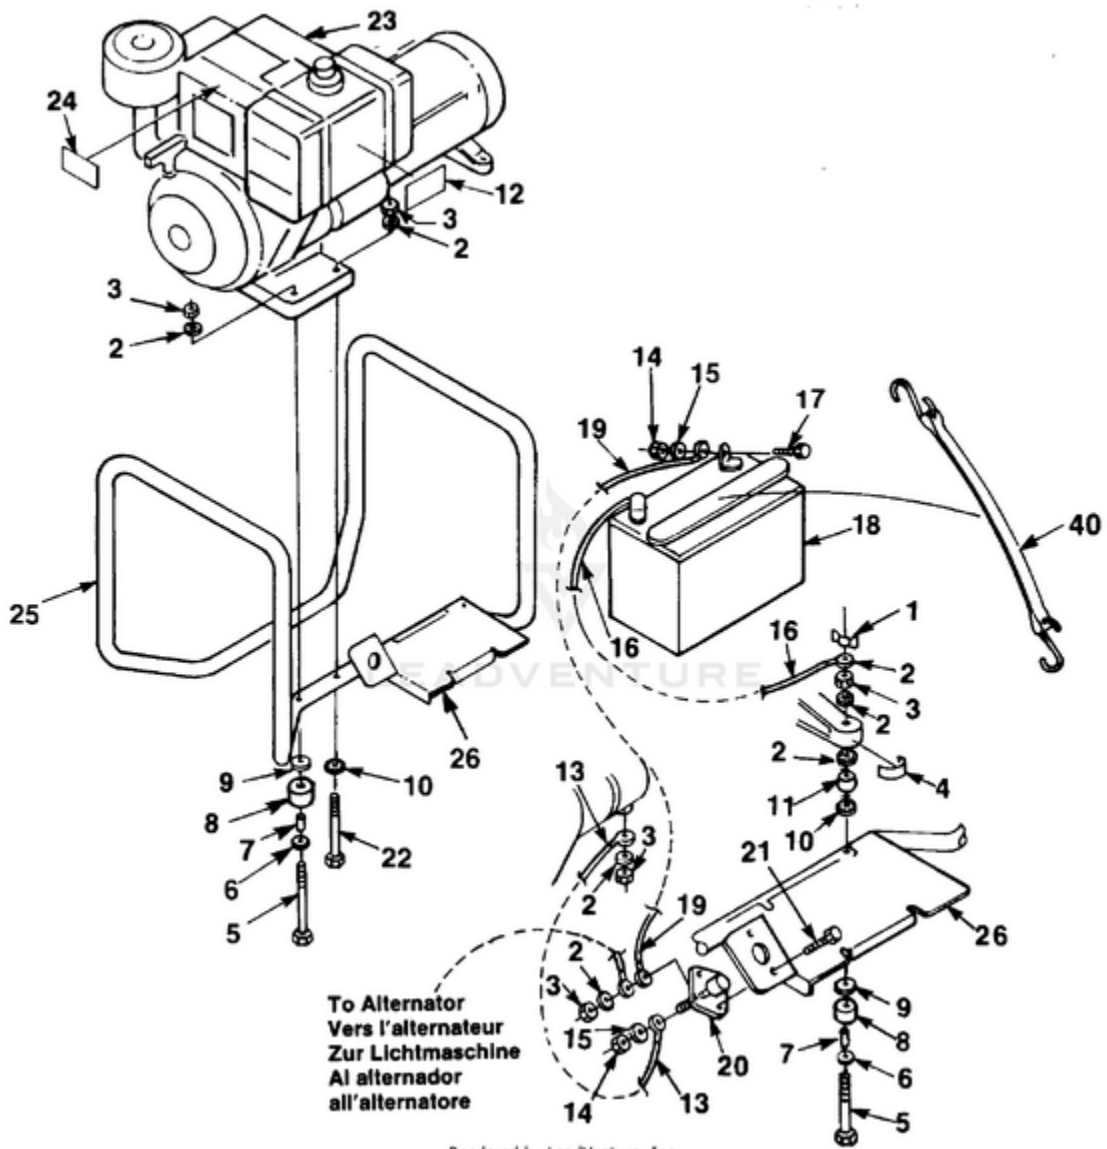

EHE5500HD Generator UT-03690 - Electric Start

Rendered by LeadVenture, Inc.

Ref #	Part #	Description	Qty	Context Note
1	81015	NUT- Wing (5/16-18)	1	
2	83081	WASHER--Lock Int. (5/16")	1	
3	81162	NUT- Hex (5/16-18 STL)	7	
4	49490	DECAL- Ground	1	
5	82529	SCREW- Cap hex hd. (5/16-18 x 4") (Generator & Carburetor side)	2	
	82530	SCREW- Cap hex hd. (5/16-18 x 3 1/4") (Engine Side)	1	
6	84046	WASHER- Flat (5/16")	4	
7	49733	SPACER- Foot	4	
8	48789	FOOT	4	
9	84058	WASHER- Flat	4	
10	83081	WASHER- Lock int.	6	
11	49697	SPACER	2	
12	49598	DECAL- Caution	1	
13	A02532	CABLE- Battery (Red)	1	
14	81242	NUT- Hex	2	
15	83009	WASHER- Lock	3	
16	JA376124	CABLE- Battery (Black)	1	
17	80049	SCREW- (1/4-20 x .625")	1	
18	49833	BATTERY	1	
19	JA376123	CABLE- Battery (Red)	1	
20	49705	SWITCH- Starter	1	
21	82477	SCREW- Washer hex.	2	
22	JA400200	SCREW- (5/16-18 x 2 1/2")	2	
23		ENGINE	1	For engine replacement parts locate the engine brand name, model number, and type number and consult the appropriate dealer in your area.
24	49613	DECAL- Warning	1	
25	020451	MEMBER- Frame (Engine)	1	
26	A020501	MEMBER & BATTERY SUPPORT	1	
	020471	FRAME- Member (Generator)	1