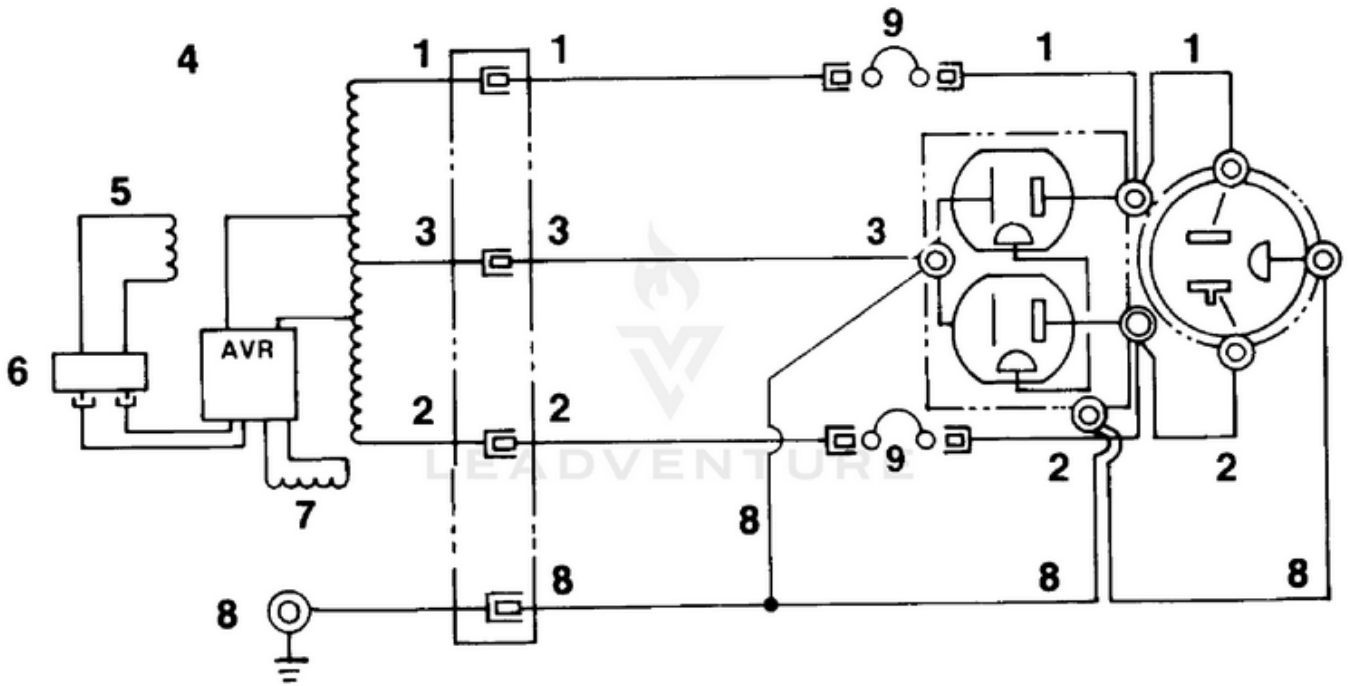

EHE5500HD Generator UT-03690 - Generator & Handles

Rendered by LeadVenture, Inc.

Ref #	Part #	Description	Qty	Context Note
1		ENGINE	1	(EH2500)
2	49598	DECAL- Caution	1	
3	020271	MEMBER- Frame	1	(engine)
4	81162	NUT- Hex (5/16-18)	7	
5	83081	WASHER- Lock int. (5/16")	1	
6	83033	WASHER- Lock ext./int.	16	
7	JA400200	BOLT- Engine (rear)	2	
8	84032	WASHER- Flat (5/16")	4	
9	49733	SPACER- Foot	4	
10	48789	FOOT	4	
11	JA400204	SCREW- Cap hex. hd. (5/16-18 x 3")	2	
12	84058	WASHER- Flat (5/16")	4	
13	49490	DECAL- Ground	1	
14	020281	FRAME- Member	1	(generator)
15	498421	PLATE- Frame	1	
16	82530	BOLT- Engine (front)	2	
17	49613	DECAL- Warning	1	
18	0120907	END COVER	1	
19	49495	DECAL- Warning	1	
20	50991	RECEPTACLE- (120V) (EH2500)	1	
	49832	RECEPTACLE- (120V) (EH2500 CSA)	2	
21	81009	NUT- (120V receptacle)	3	
22	0120911	SCREW- (m5 x 12mm)	1	(Brush holder)
23	A47610	LEAD- Electrical	4	(ground)
24	0120913	BOLT- Stator	2	
25	83033	WASHER- Lock ext./int.	1	
26	0120905	END BELL	1	
27	0120910	GROMMET	1	
28	0120902	COVER- Stator	1	
29	49641	DECAL- Output	1	
30	0120901	STATOR	1	
31	0120906	CAPACITOR	1	
32	0120909	HOLDER- Capacitor	1	
33	49831	BREAKER- Circuit (20 amp)	2	
34	0120912	BOLT- Cover (m5)	2	
35	80260	SCREW- (120V receptacle)	2	
36	83022	WASHER- Lock	2	
37	84111	WASHER- Flat	1	
38	0120908	BOLT- Rotor	1	
39	0120904	BEARING- Ball	1	
40	0120903	ROTOR	1	

Ref #	Part #	Description	Qty	Context Note
41	80604	SCREW- Hex hd. (3/8-16 x 1")	1	
42	0078201	ADAPTOR	1	
	0120914	HARNESS- Wire	1	(not shown)

EHE5500HD Generator UT-03690 - Wiring Diagram

Rendered by LeadVenture, Inc.