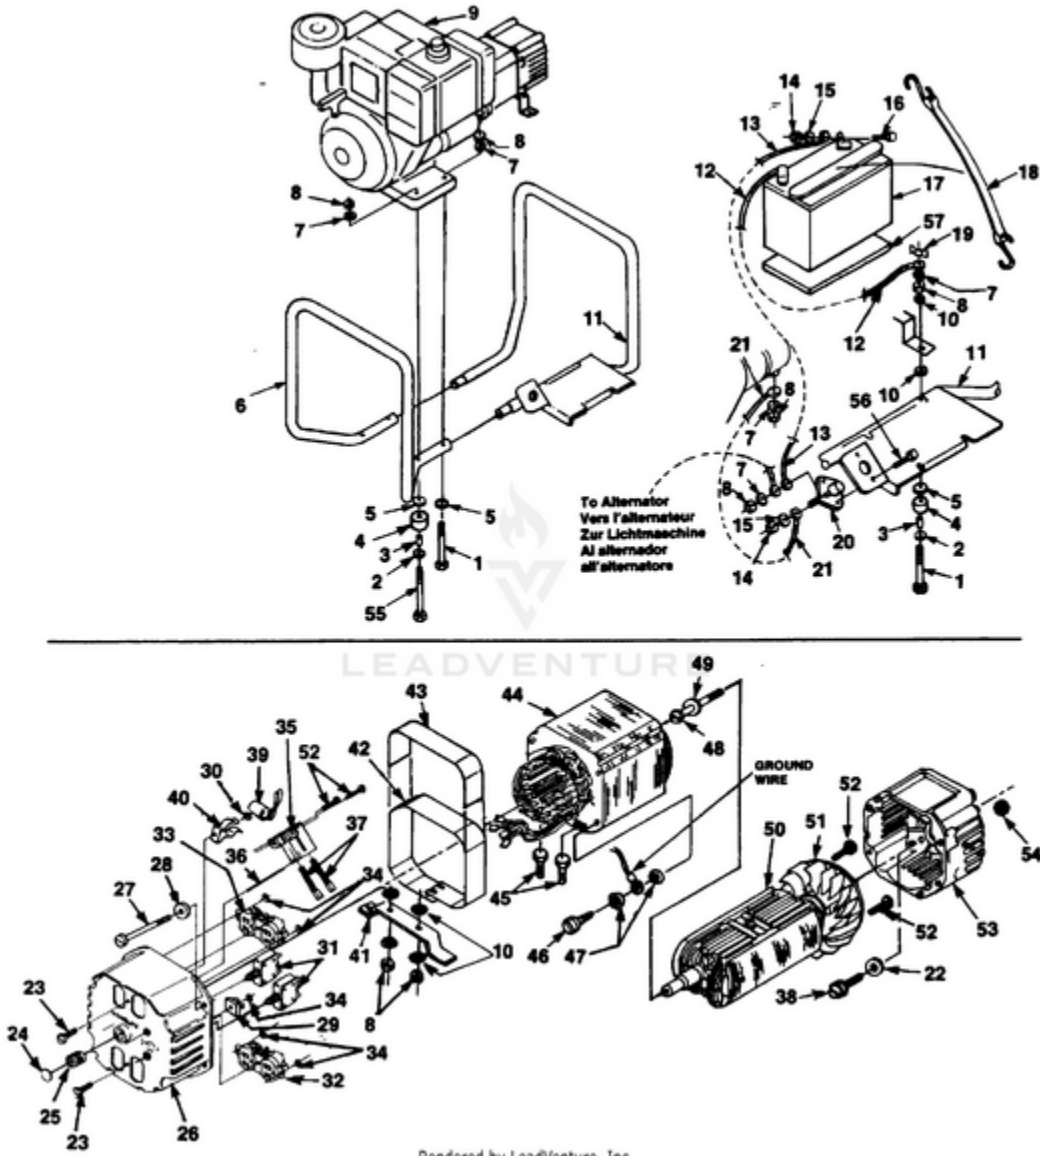

EHE4400HD Generator UT-03705-A - Electric Start

Rendered by LeadVenture, Inc.

Ref #	Part #	Description	Qty	Context Note
1	80089	SCREW	4	
2	84046	WASHER- Flat (5/16")	4	
3	49733	SPACER- Foot	4	
4	48789	FOOT	4	
5	84058	WASHER- Flat (5/16")	6	
6	028421	MEMBER- Frame	1	(gen. end)
7	83081	WASHER- Lock	5	(int.)
8	81162	NUT- Hex (5/167-18)	8	
9		ENGINE	1	For engine replacement parts locate the engine brand name model number, and type number and consult the appropriate dealer in your area.
10	83033	WASHER- Lock	8	(ext./int.)
11	A028891	MEMBER & BATTERY SUPPORT	1	
12	JA376124	CABLE- Battery	1	
13	JA376123	CABLE	1	(Battery to Solenoid)
14	81242	NUT- Hex	4	
15	83009	WASHER- Lock	6	
16	80049	SCREW- Hex hd.	2	
17	49833	BATTERY	1	
18	JA158959	STRAP- Hold down	1	
19	81015	NUT- Wing	1	
20	49705	SWITCH- Starter	1	
21	A02532	CABLE- Battery (+)	1	
22	83078	WASHER- Lock (3/8")	2	
23	80630	SCREW- Mach. pan hd.	2	
24	02438	PLUG- Expansion	1	
25	03044	BEARING- Needle	1	
26	023623	BRUSH HEAD	1	
27	4885306	BOLT- Stator	4	
28	84124	WASHER- Flat	4	
29	95672	RECTIFIER	1	
30	02436	WASHER- Shaft retention	1	
31	49831	BREAKER- Circuit (20 amp.)	2	

Ref #	Part #	Description	Qty	Context Note
32	02863	RECEPTACLE- (240V) (Nema 6-20R)	1	
33	50991	RECEPTACLE- Duplex (Nema 5-15R)	1	
34	02437	WASHER- Shaft retention	5	
35	02365	BRUSH HOLDER	1	
	A03035	BRUSH & RETAINER KIT	1	
36	02857	PIN- Retaining	1	
37	02664	BRUSH	2	
38	80187	SCREW- (3/8-16 x 7/8")	4	
39	A02860	CAPACITOR	1	(w/Leads)
40	02435	CLIP- Spring	1	
41	028451	BRACKET- Generator mtg.	1	
42	028781	WRAPPER- Stator	1	
43	02982	DECAL- Warning	1	
44	A02796S	STATOR	1	
45	80083	SCREW	2	
46	82538	SCREW	1	
47	83121	WASHER- Lock	2	(int./ext.)
48	4885210	BOLT- Rotor	1	
49	03433	WASHER	1	
50	A02799AS	ROTOR	1	
51	A04013	FAN--Generator	1	
52	82526	SCREW- Pan hd.	4	
53	020266	BELL- End	1	
54	81267	NUT- Hex	4	
55	82530	SCREW- (5/16 x 3 1/4")	2	
56	82477	SCREW-Washer hex hd.	2	
57	49834	PAD- Battery	1	