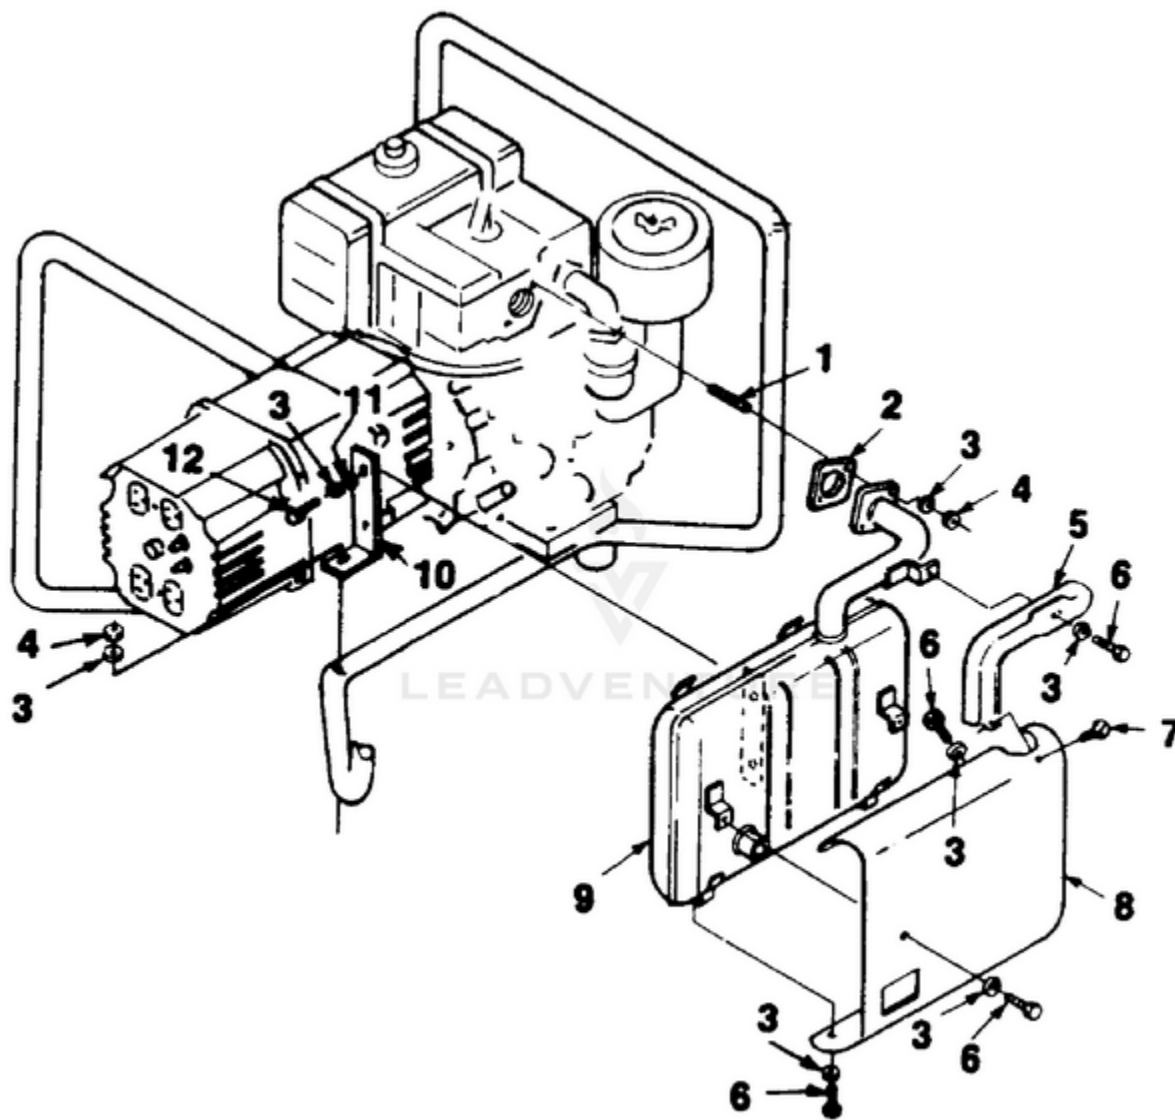

EHE4400HD Generator UT-03705-A - Muffler Kit

Rendered by LeadVenture, Inc.

Ref #	Part #	Description	Qty	Context Note
	A49945A	MUFFLER KIT	1	
1	69438	STUD	2	
2	49370	GASKET- Muffler	1	
3	83009	WASHER- Lock (1/4")	11	
4	96212	NUT- (1/4-28)	3	
5	49421	SHIELD- Muffler	1	
6	80044	BOLT- (1/4-20 x 1")	7	
7	82279	SCREW- (8-18 x 3/8")	1	
8	49419	SHIELD- Muffler	1	
9	49372	MUFFLER	1	
10	03043	BRACKET- Support	1	
11	84006	WASHER- Flat	2	
12	80049	BOLT- (1/4-20 x 1/2")	1