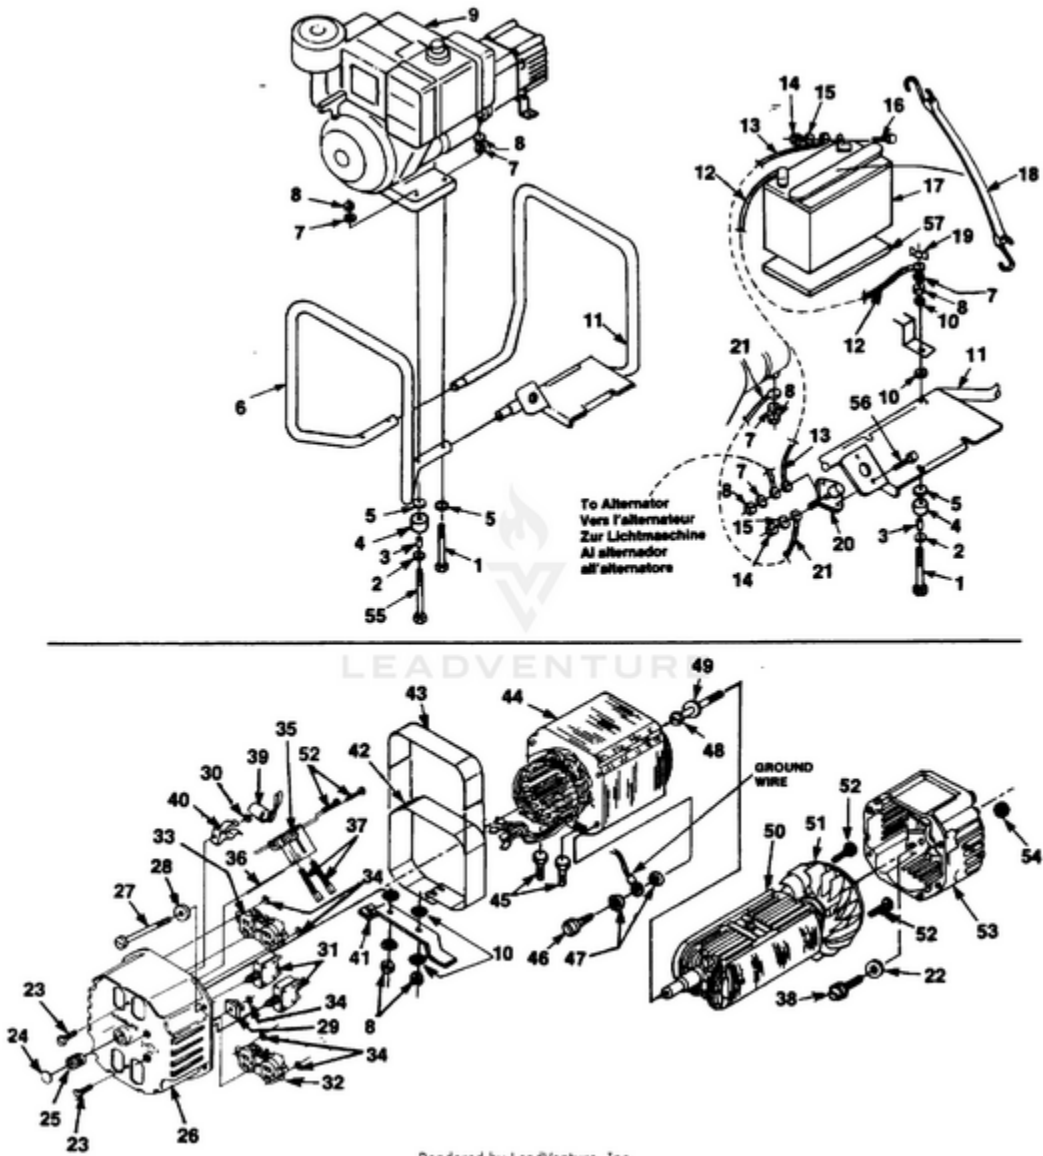

EHE4400HD Generator UT-03705 - Electric Start

Rendered by LeadVenture, Inc.

Ref #	Part #	Description	Qty	Context Note
1	80089	SCREW	4	
2	84046	WASHER- Flat (5/16")	4	
3	49733	SPACER- Foot	4	
4	48789	FOOT	4	
5	84058	WASHER- Flat (5/16")	6	
6	028421	MEMBER- Frame	1	(gen. end)
7	83081	WASHER- Lock	5	(int.)
8	81162	NUT- Hex (5/167-18)	8	
9		ENGINE	1	For engine replacement parts locate the engine brand name model number, and type number and consult the appropriate dealer in your area.
10	83033	WASHER- Lock	8	(ext./int.)
11	A028891	MEMBER & BATTERY SUPPORT	1	
12	JA376124	CABLE- Battery	1	
13	JA376123	CABLE	1	(Battery to Solenoid)
14	81242	NUT- Hex	4	
15	83009	WASHER- Lock	6	
16	80049	SCREW- Hex hd.	2	
17	49833	BATTERY	1	
18	JA158959	STRAP- Hold down	1	
19	81015	NUT- Wing	1	
20	49705	SWITCH- Starter	1	
21	A02532	CABLE- Battery (+)	1	
22	83078	WASHER- Lock (3/8")	2	
23	80630	SCREW- Mach. pan hd.	2	
24	02438	PLUG- Expansion	1	
25	03044	BEARING- Needle	1	
26	023623	BRUSH HEAD	1	
27	4885306	BOLT- Stator	4	
28	84124	WASHER- Flat	4	
29	95672	RECTIFIER	1	
30	02436	WASHER- Shaft retention	1	
31	49831	BREAKER- Circuit (20 amp.)	2	

Ref #	Part #	Description	Qty	Context Note
32	02863	RECEPTACLE- (240V) (Nema 6-20R)	1	
33	50991	RECEPTACLE- Duplex (Nema 5-15R)	1	
34	02437	WASHER- Shaft retention	5	
35	02365	BRUSH HOLDER	1	
	A03035	BRUSH & RETAINER KIT	1	
36	02857	PIN- Retaining	1	
37	02664	BRUSH	2	
38	80187	SCREW- (3/8-16 x 7/8")	4	
39	A02860	CAPACITOR	1	(w/Leads)
40	02435	CLIP- Spring	1	
41	028451	BRACKET- Generator mtg.	1	
42	028781	WRAPPER- Stator	1	
43	02982	DECAL- Warning	1	
44	A02796S	STATOR	1	
45	80083	SCREW	2	
46	82538	SCREW	1	
47	83121	WASHER- Lock	2	(int./ext.)
48	4885210	BOLT- Rotor	1	
49	03433	WASHER	1	
50	A02799AS	ROTOR	1	
51	A04013	FAN--Generator	1	
52	82526	SCREW- Pan hd.	4	
53	020266	BELL- End	1	
54	81267	NUT- Hex	4	
55	82530	SCREW- (5/16 x 3 1/4")	2	
56	82477	SCREW-Washer hex hd.	2	
57	49834	PAD- Battery	1	