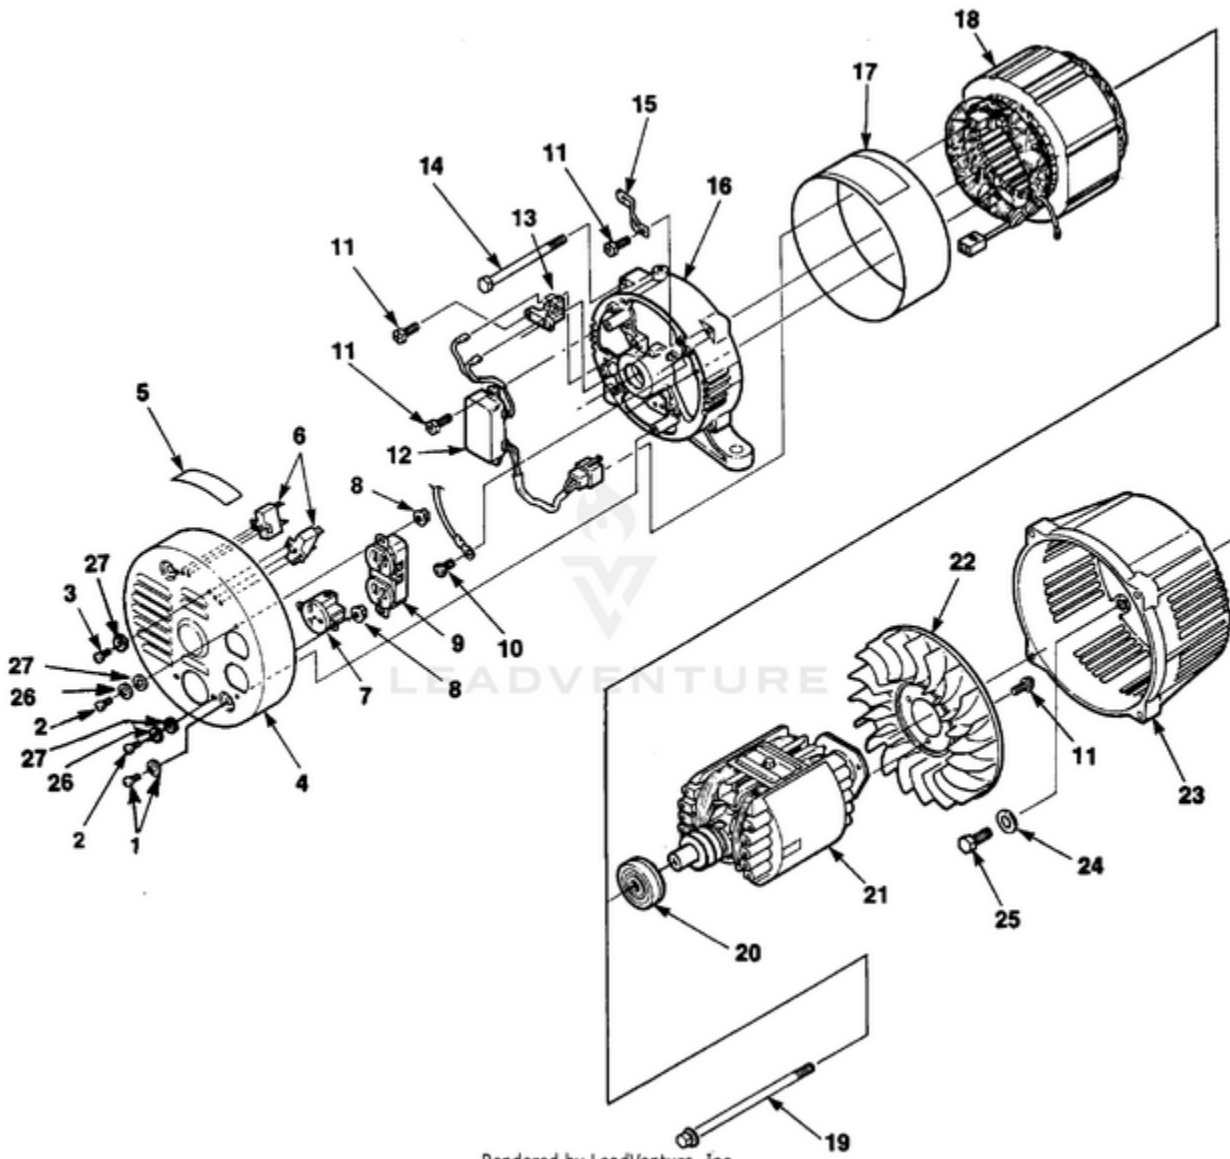

EHE4400HD Generator UT-03688 - Generator

Rendered by LeadVenture, Inc.

Ref #	Part #	Description	Qty	Context Note
1	0078216	SCREW- w/Washer (Use w/Livington 240V Receptacle)	2	
	0078212	SCREW- w/Washer (Use w/G.E. 240V Receptacle)	2	
2	80260	SCREW- (8-32 x 1/2")	4	
3	88170	SCREW-w/Washer (m3 x 8mm)	4	
4	0078211	END COVER ASSY.	1	
5	49495	DECAL- Warning	1	
6	49801	CIRCUIT BREAKER- (20 AMPS)	1	
7	49708	RECEPTACLE- (240V)	1	
8	81009	NUT (Use w/Livington 240V Receptacle)	4	
9	50991	RECEPTACLE- (120V)	1	
10	0078215	SCREW- Brush holder	2	
11	0078214	SCREW- Hex tapping (m5 x 14mm)	5	
12	0078207	REGULATOR	1	
13	0078208	BRUSH HEAD ASSY.	1	
14	0078207	BOLT- Stator (m6 x 120mm)	4	
15	0078223	STRAP	A/ R	
16	0078206	END BELL	1	
17	0078203	STATOR- Cover	1	
18	0078202	STATOR	1	
19	0078213	BOLT- Rotor	1	
20	0078205	BEARING	1	
21	0078204	ROTOR	1	
22	0078218	FAN	1	
23	0078201	ADAPTOR	1	
24	83018	WASHER- Lock (3/8")	1	
25	JA400264	SCREW- (3/8-16 x 1 1/4")	4	
26	83022	WASHER- Lock	4	
27	84111	WASHER- Flat	4