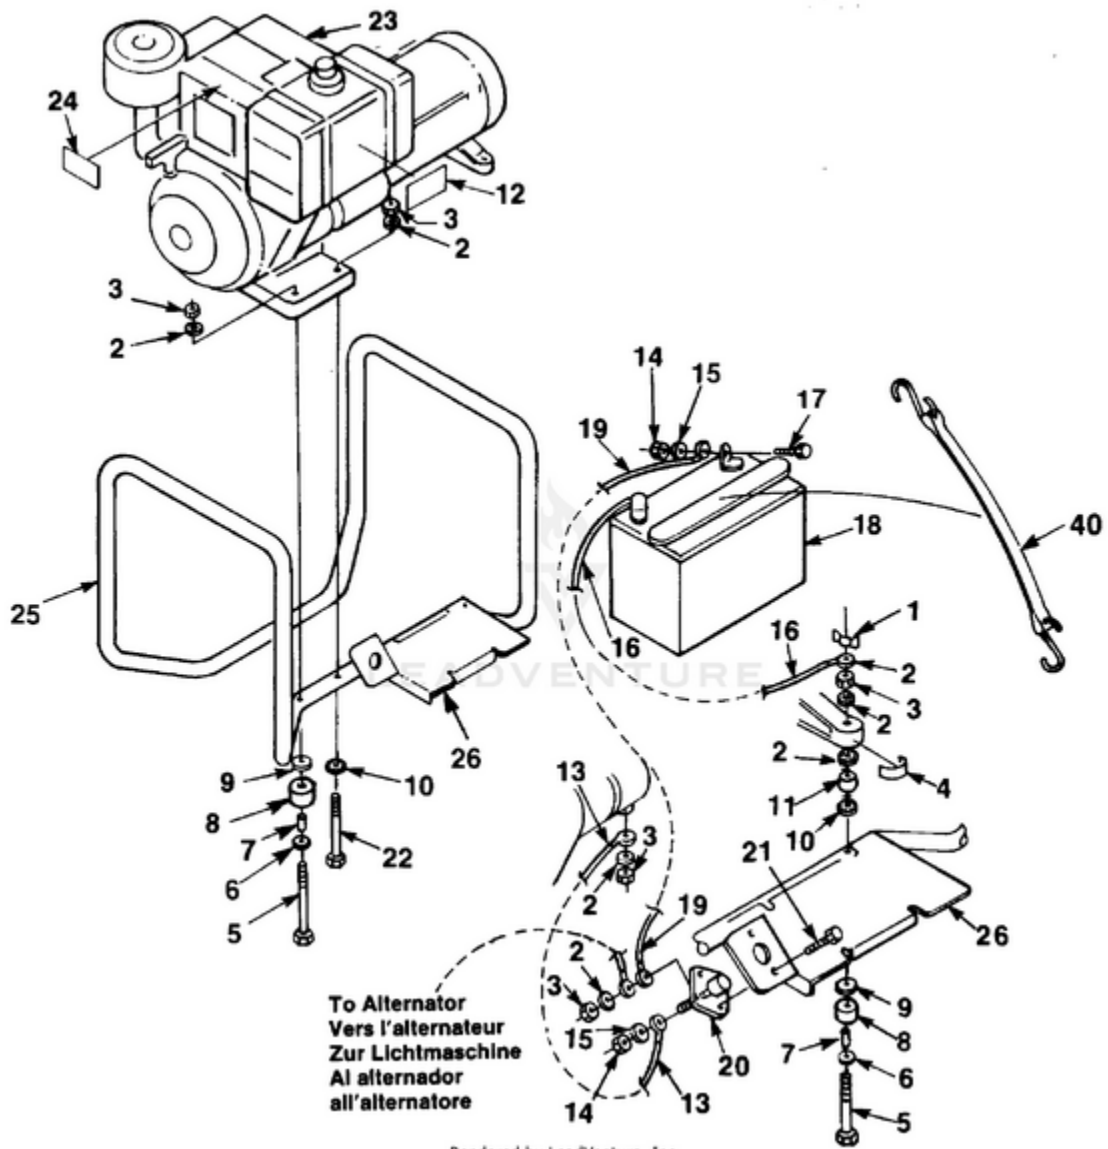

EHE4400HD Generator UT-03688 - Electric Start

Rendered by LeadVenture, Inc.

Ref #	Part #	Description	Qty	Context Note
1	81015	NUT- Wing (5/16-18)	1	
2	83081	WASHER--Lock Int. (5/16")	1	
3	81162	NUT- Hex (5/16-18 STL)	7	
4	49490	DECAL- Ground	1	
5	82529	SCREW- Cap hex hd. (5/16-18 x 4") (Generator & Carburetor side)	2	
	82530	SCREW- Cap hex hd. (5/16-18 x 3 1/4") (Engine Side)	1	
6	84046	WASHER- Flat (5/16")	4	
7	49733	SPACER- Foot	4	
8	48789	FOOT	4	
9	84058	WASHER- Flat	4	
10	83081	WASHER- Lock int.	6	
11	49697	SPACER	2	
12	49598	DECAL- Caution	1	
13	A02532	CABLE- Battery (Red)	1	
14	81242	NUT- Hex	2	
15	83009	WASHER- Lock	3	
16	JA376124	CABLE- Battery (Black)	1	
17	80049	SCREW- (1/4-20 x .625")	1	
18	49833	BATTERY	1	
19	JA376123	CABLE- Battery (Red)	1	
20	49705	SWITCH- Starter	1	
21	82477	SCREW- Washer hex.	2	
22	JA400200	SCREW- (5/16-18 x 2 1/2")	2	
23		ENGINE	1	For engine replacement parts locate the engine brand name, model number, and type number and consult the appropriate dealer in your area.
24	49613	DECAL- Warning	1	
25	020451	MEMBER- Frame (Engine)	1	
26	A020491	MEMBER & BATTERY SUPPORT	1	
	020461	FRAME- Member (Generator)	1