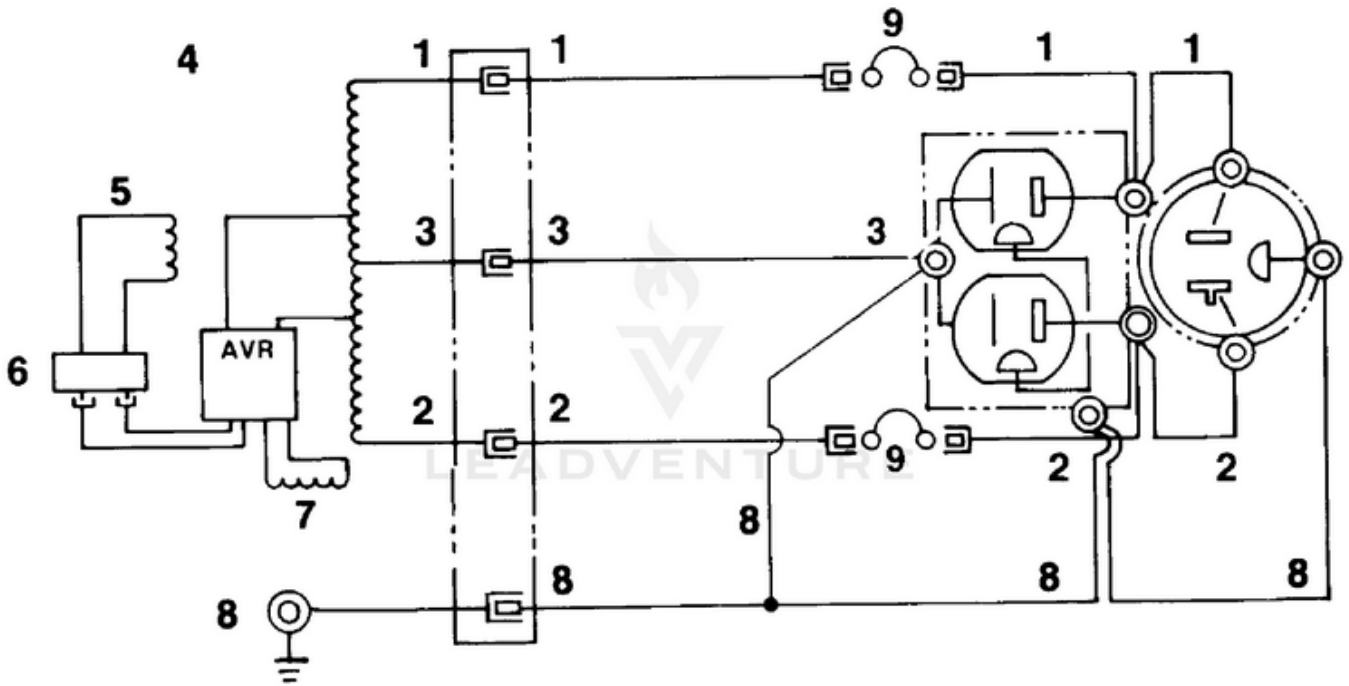

EHE4400HD Generator UT-03688 - Wiring Diagram

Rendered by LeadVenture, Inc.

Ref #	Part #	Description	Qty	Context Note
1		Red	1	
2		Blue	1	
3		White	1	
4		Main Coil	1	
5		Field Coil	1	
6		Brush Holder	1	
7		Exiter Coil	1	
8		Ground	1	
9		Circuit Protector	1