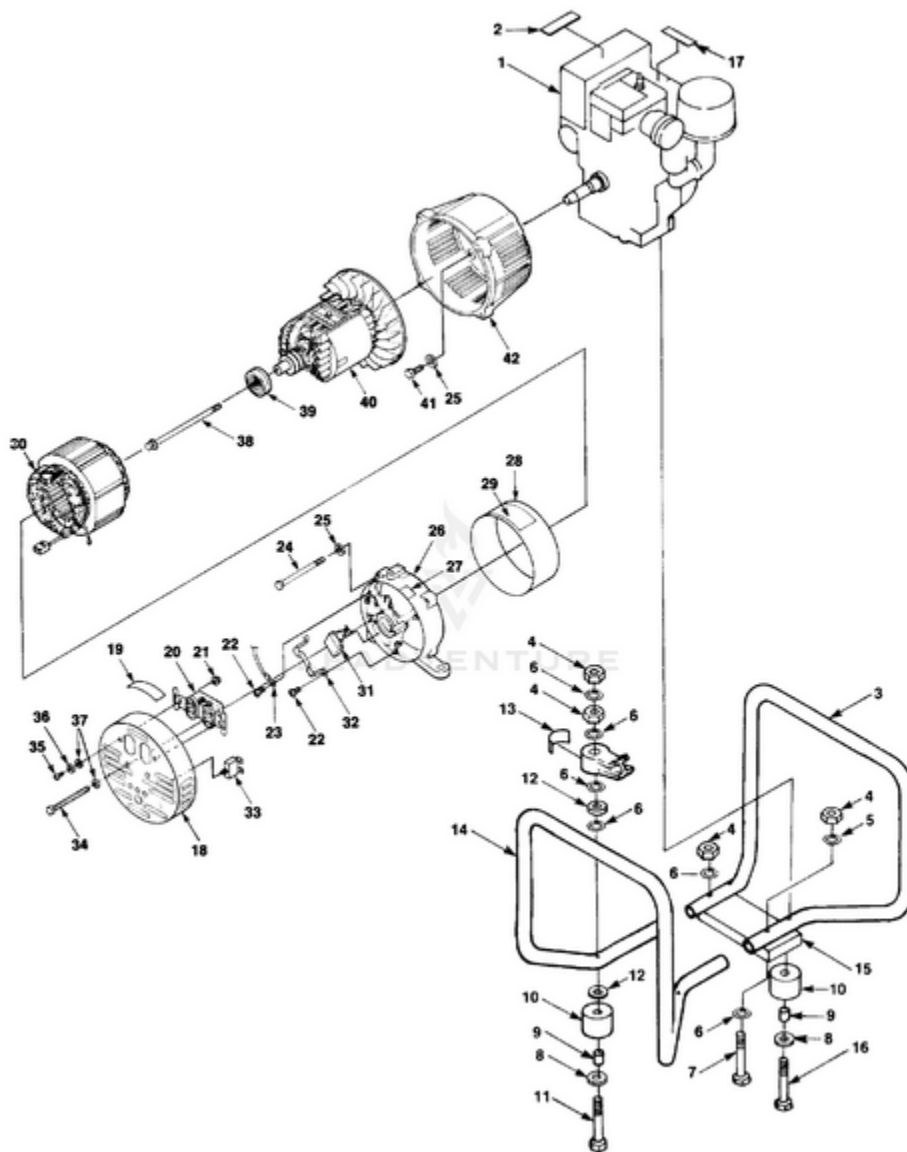

EHE4400HD Generator UT-03688 - Generator & Handles

Rendered by LeadVenture, Inc.

Ref #	Part #	Description	Qty	Context Note
1		ENGINE	1	(EH2500)
2	49598	DECAL- Caution	1	
3	020271	MEMBER- Frame	1	(engine)
4	81162	NUT- Hex (5/16-18)	7	
5	83081	WASHER- Lock int. (5/16")	1	
6	83033	WASHER- Lock ext./int.	16	
7	JA400200	BOLT- Engine (rear)	2	
8	84032	WASHER- Flat (5/16")	4	
9	49733	SPACER- Foot	4	
10	48789	FOOT	4	
11	JA400204	SCREW- Cap hex. hd. (5/16-18 x 3")	2	
12	84058	WASHER- Flat (5/16")	4	
13	49490	DECAL- Ground	1	
14	020281	FRAME- Member	1	(generator)
15	498421	PLATE- Frame	1	
16	82530	BOLT- Engine (front)	2	
17	49613	DECAL- Warning	1	
18	0120907	END COVER	1	
19	49495	DECAL- Warning	1	
20	50991	RECEPTACLE- (120V) (EH2500)	1	
	49832	RECEPTACLE- (120V) (EH2500 CSA)	2	
21	81009	NUT- (120V receptacle)	3	
22	0120911	SCREW- (m5 x 12mm)	1	(Brush holder)
23	A47610	LEAD- Electrical	4	(ground)
24	0120913	BOLT- Stator	2	
25	83033	WASHER- Lock ext./int.	1	
26	0120905	END BELL	1	
27	0120910	GROMMET	1	
28	0120902	COVER- Stator	1	
29	49641	DECAL- Output	1	
30	0120901	STATOR	1	
31	0120906	CAPACITOR	1	
32	0120909	HOLDER- Capacitor	1	
33	49831	BREAKER- Circuit (20 amp)	2	
34	0120912	BOLT- Cover (m5)	2	
35	80260	SCREW- (120V receptacle)	2	
36	83022	WASHER- Lock	2	
37	84111	WASHER- Flat	1	
38	0120908	BOLT- Rotor	1	
39	0120904	BEARING- Ball	1	
40	0120903	ROTOR	1