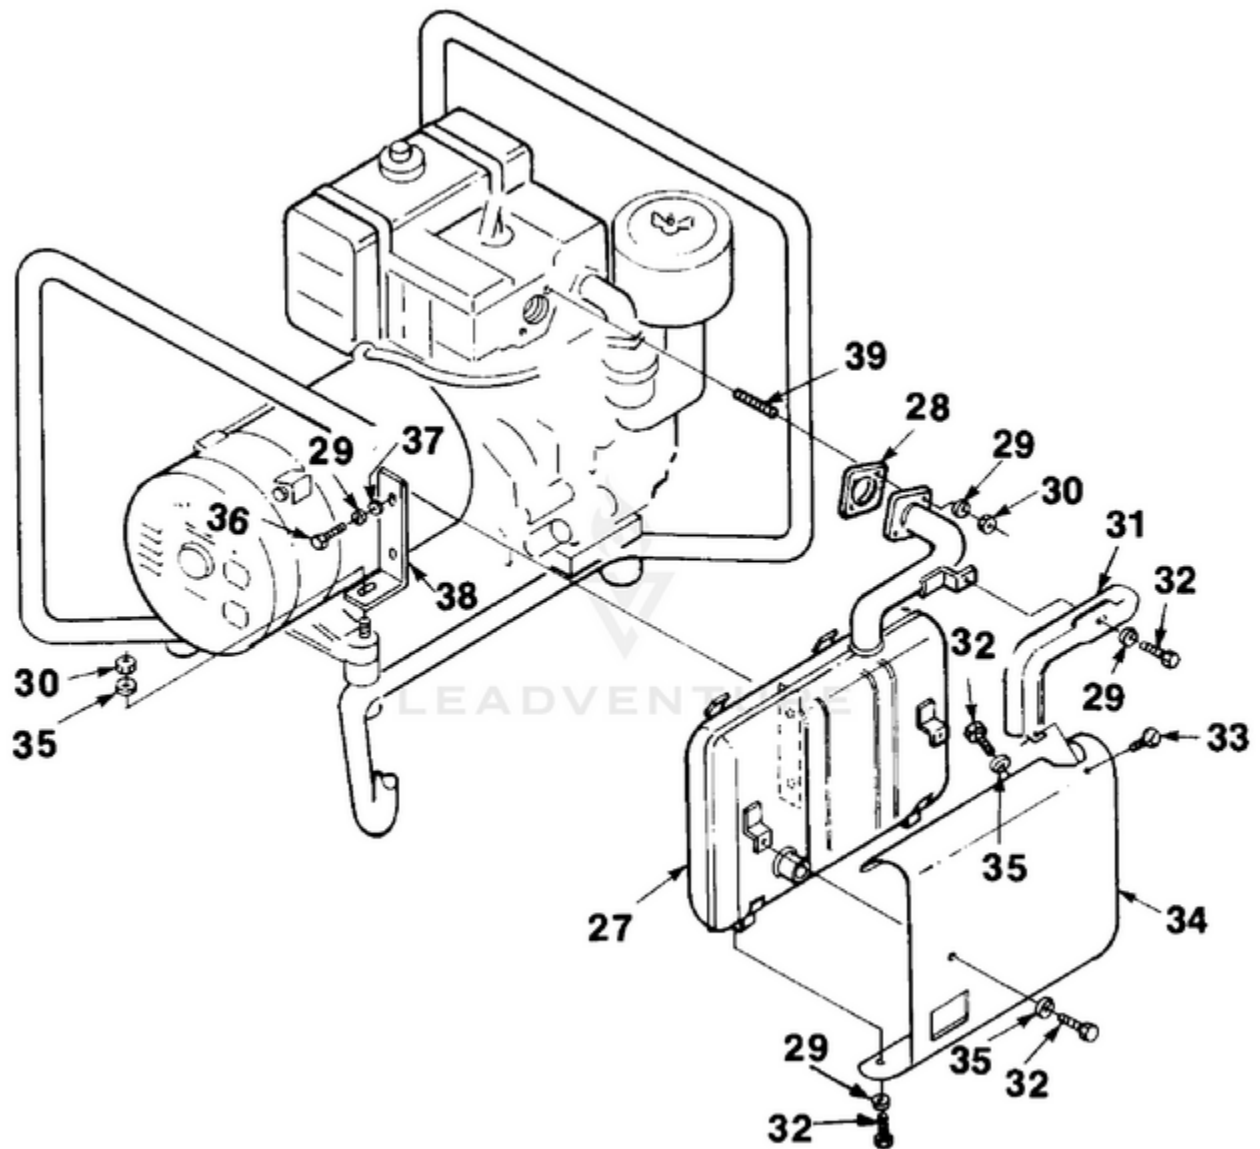

EHE4400HD Generator UT-03688 - Muffler Kit

Rendered by LeadVenture, Inc.

Ref #	Part #	Description	Qty	Context Note
27	49372	MUFFLER	1	
28	49370	GASKET- Muffler	1	
29	83009	WASHER- Lock (1/4")	7	
30	96212	NUT- (1/4-28)	2	
31	49421	SHIELD- Exhaust	1	
32	80044	BOLT- (1/4-20 x 1")	7	
33	82279	SCREW- (8-18 x 3/8")	1	
34	49419	SHIELD- Muffler	1	
35	83009	WASHER- Lock	7	
36	80049	BOLT- (1/4-20 x 1/2")	1	
37	84006	WASHER- Flat	2	
38	49944	BRACKET- Support	1	
39	69438	STUD	2