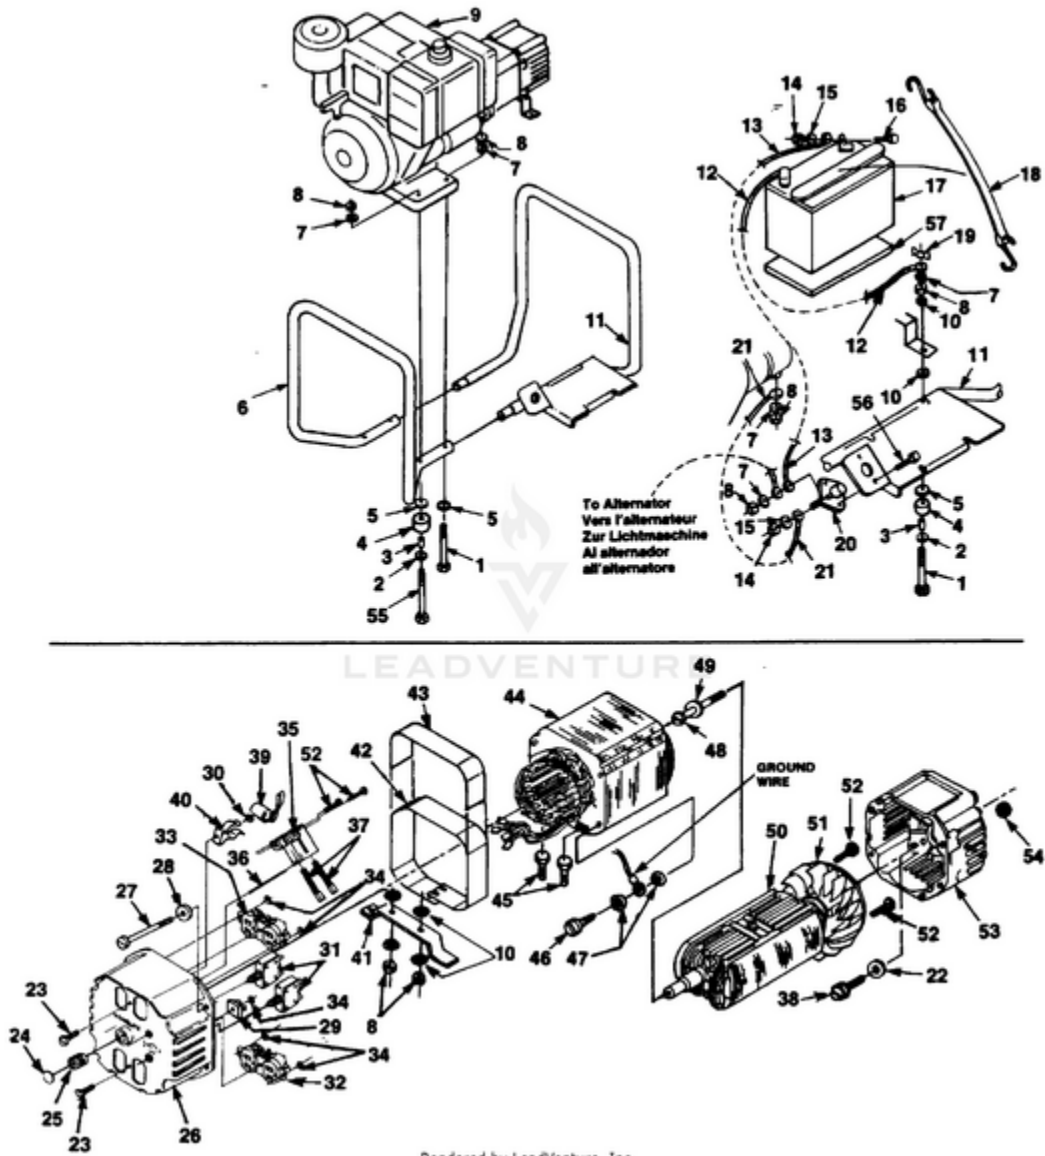

EHE4000HD/CSA Generator UT-03755 - Electric Start

Ref #	Part #	Description	Qty	Context Note
1	80089	SCREW	4	
2	84046	WASHER- Flat (5/16")	4	
3	49733	SPACER- Foot	4	
4	48789	FOOT	4	
5	84058	WASHER- Flat (5/16")	6	
6	028421	MEMBER- Frame (gen. end)	1	
7	83081	WASHER- Lock (int.)	5	
8	81162	NUT- Hex (5/167-18)	8	
9		ENGINE	1	For engine replacement parts locate the engine brand name model number, and type number and consult the appropriate dealer in your area.
10	83033	WASHER- Lock (ext./int.)	8	
11	A028891	MEMBER & BATTERY SUPPORT	1	
12	JA376124	CABLE- Battery	1	
13	JA376123	CABLE (Battery to Solenoid)	1	
14	81242	NUT- Hex	4	
15	83009	WASHER- Lock	6	
16	80049	SCREW- Hex hd.	2	
17	49833	BATTERY	1	
18	JA158959	STRAP- Hold down	1	
19	81015	NUT- Wing	1	
20	49705	SWITCH- Starter	1	
21	A02532	CABLE- Battery (+)	1	
22	83078	WASHER- Lock (3/8")	2	
23	80630	SCREW- Mach. pan hd.	2	
24	02438	PLUG- Expansion	1	
25	03044	BEARING- Needle	1	
26	023625A	BRUSH HEAD	1	
27	4885306	BOLT- Stator	4	
28	84124	WASHER- Flat	4	
29	95672	RECTIFIER	1	

Ref #	Part #	Description	Qty	Context Note
30	02436	WASHER- Shaft retention	1	
31	01649	BREAKER- Circuit (15 amp.)	2	
32	03613	RECEPTACLE- (240 V) (Nema 6-15R)	1	
33	498031	RECEPTACLE- Duplex (Nema 5-15R)	1	
34	02437	WASHER- Shaft retention	5	
35	02365	BRUSH HOLDER	1	
	A03035	BRUSH & RETAINER KIT	1	
36	02857	PIN- Retaining	1	
37	02664	BRUSH	2	
38	80187	SCREW- (3/8-16 x 7/8")	4	
39	A02860	CAPACITOR (w/ Leads)	1	
40	02435	CLIP- Spring	1	
41	028451	BRACKET- Generator mtg.	1	
42	028781	WRAPPER- Stator	1	
43	03736	DECAL- Warning	1	
44	A02796S	STATOR	1	
45	80083	SCREW	2	
46	82538	SCREW	1	
47	83121	WASHER- Lock (int./ext.)	2	
48	4885210	BOLT- Rotor	1	
49	03433	WASHER	1	
50	A02799AS	ROTOR	1	
51	A04013	FAN--Generator	1	
52	82526	SCREW- Pan hd.	4	
53	020266	BELL- End	1	
54	81267	NUT- Hex	4	
55	82530	SCREW- (5/16 x 3 1/4")	2	
56	82477	SCREW-Washer hex hd.	2	
57	49834	PAD- Battery	1	