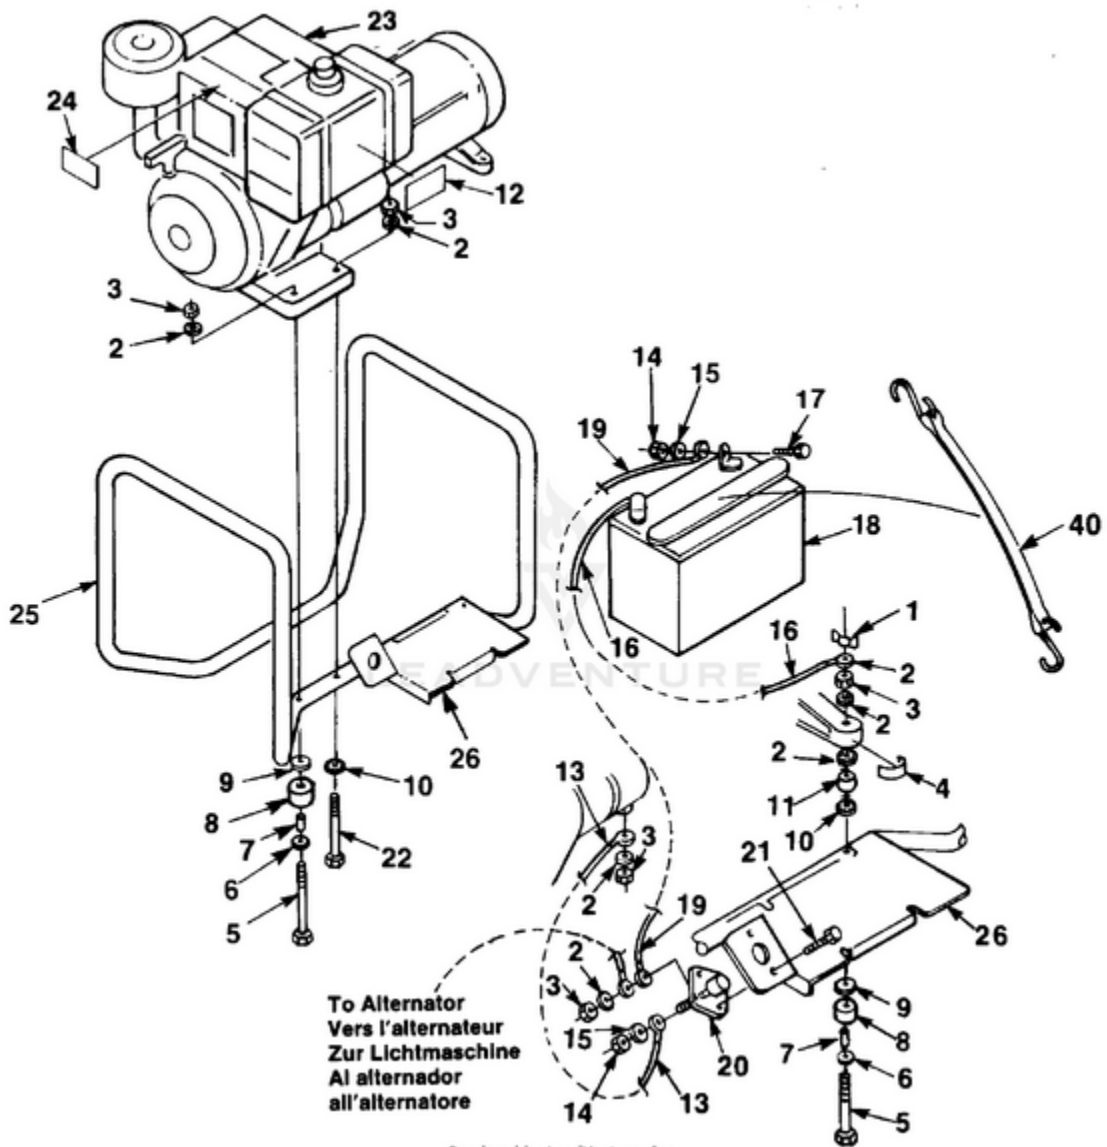

EHE4000HD/CSA Generator UT-03693 - Electric Start

Rendered by LeadVenture, Inc.

Ref #	Part #	Description	Qty	Context Note
1	81015	NUT- Wing (5/16-18)	1	
2	83081	WASHER--Lock Int. (5/16")	1	
3	81162	NUT- Hex (5/16-18 STL)	7	
4	49490	DECAL- Ground	1	
5	82529	SCREW- Cap hex hd. (5/16-18 x 4") (Generator & Carburetor side)	2	
	82530	SCREW- Cap hex hd. (5/16-18 x 3 1/4") (Engine Side)	1	
6	84046	WASHER- Flat (5/16")	4	
7	49733	SPACER- Foot	4	
8	48789	FOOT	4	
9	84058	WASHER- Flat	4	
10	83081	WASHER- Lock int.	6	
11	49697	SPACER	2	
12	49598	DECAL- Caution	1	
13	A02532	CABLE- Battery (Red)	1	
14	81242	NUT- Hex	2	
15	83009	WASHER- Lock	3	
16	JA376124	CABLE- Battery (Black)	1	
17	80049	SCREW- (1/4-20 x .625")	1	
18	49833	BATTERY	1	
19	JA376123	CABLE- Battery (Red)	1	
20	49705	SWITCH- Starter	1	
21	82477	SCREW- Washer hex.	2	
22	JA400200	SCREW- (5/16-18 x 2 1/2")	2	
23		ENGINE	1	For engine replacement parts locate the engine brand name, model number, and type number and consult the appropriate dealer in your area.
24	49613	DECAL- Warning	1	
25	020451	MEMBER- Frame (Engine)	1	
26	A020491	MEMBER & BATTERY SUPPORT	1	
	020461	FRAME- Member (Generator)	1