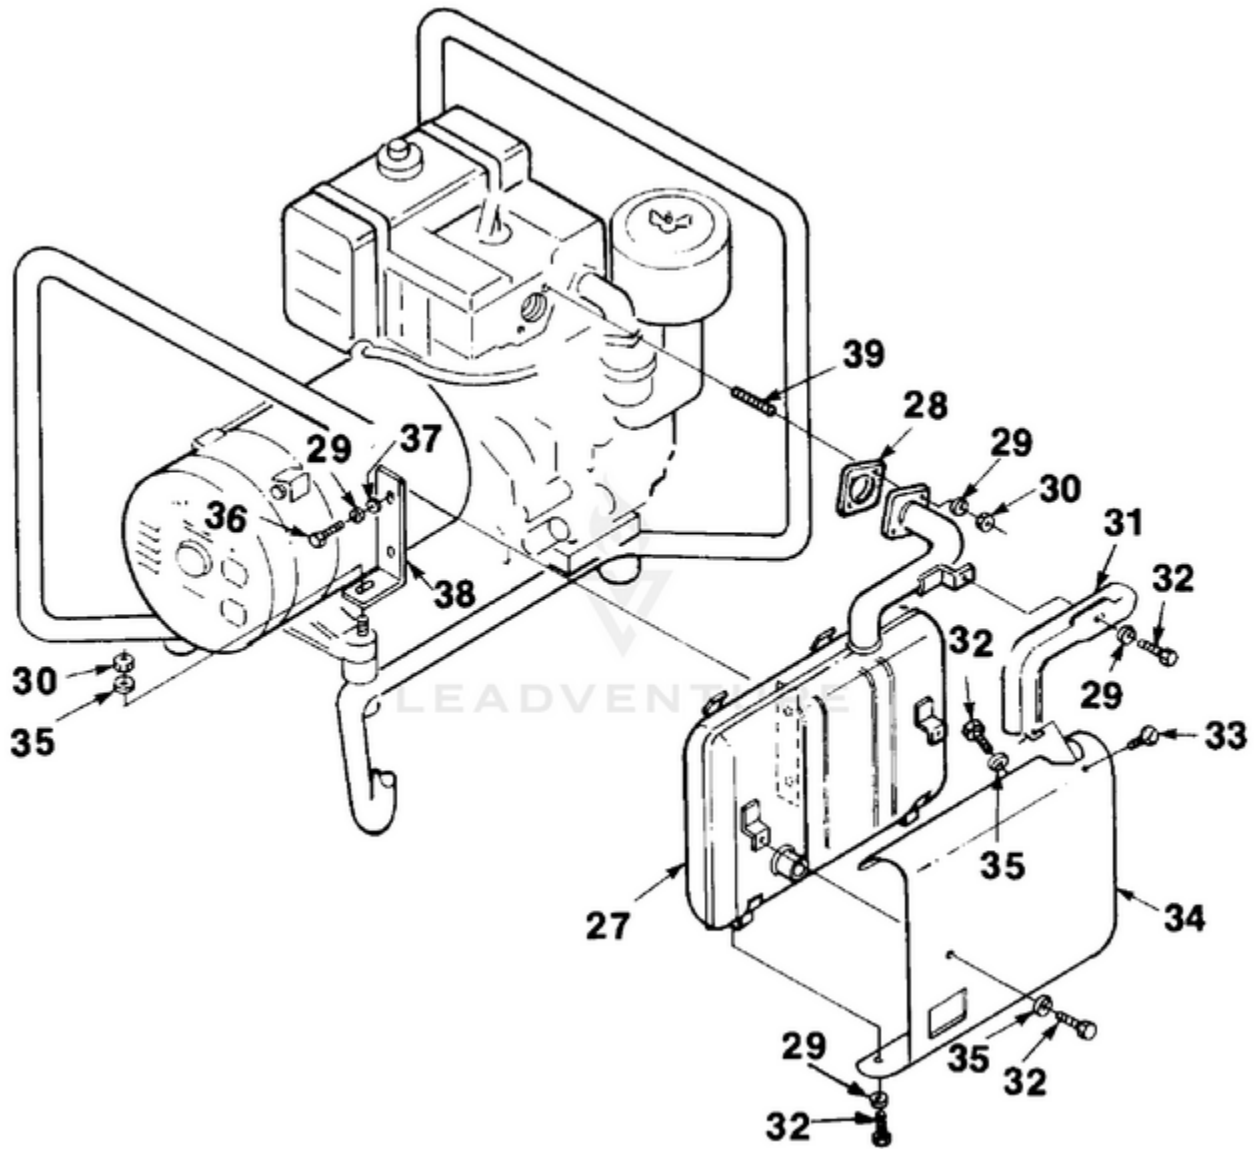

EHE4000HD/CSA Generator UT-03693 - Muffler Kit

Rendered by LeadVenture, Inc.

Ref #	Part #	Description	Qty	Context Note
27	49372	MUFFLER	1	
28	49370	GASKET- Muffler	1	
29	83009	WASHER- Lock (1/4")	7	
30	96212	NUT- (1/4-28)	2	
31	49421	SHIELD- Exhaust	1	
32	80044	BOLT- (1/4-20 x 1")	7	
33	82279	SCREW- (8-18 x 3/8")	1	
34	49419	SHIELD- Muffler	1	
35	83009	WASHER- Lock	7	
36	80049	BOLT- (1/4-20 x 1/2")	1	
37	84006	WASHER- Flat	2	
38	49944	BRACKET- Support	1	
39	69438	STUD	2