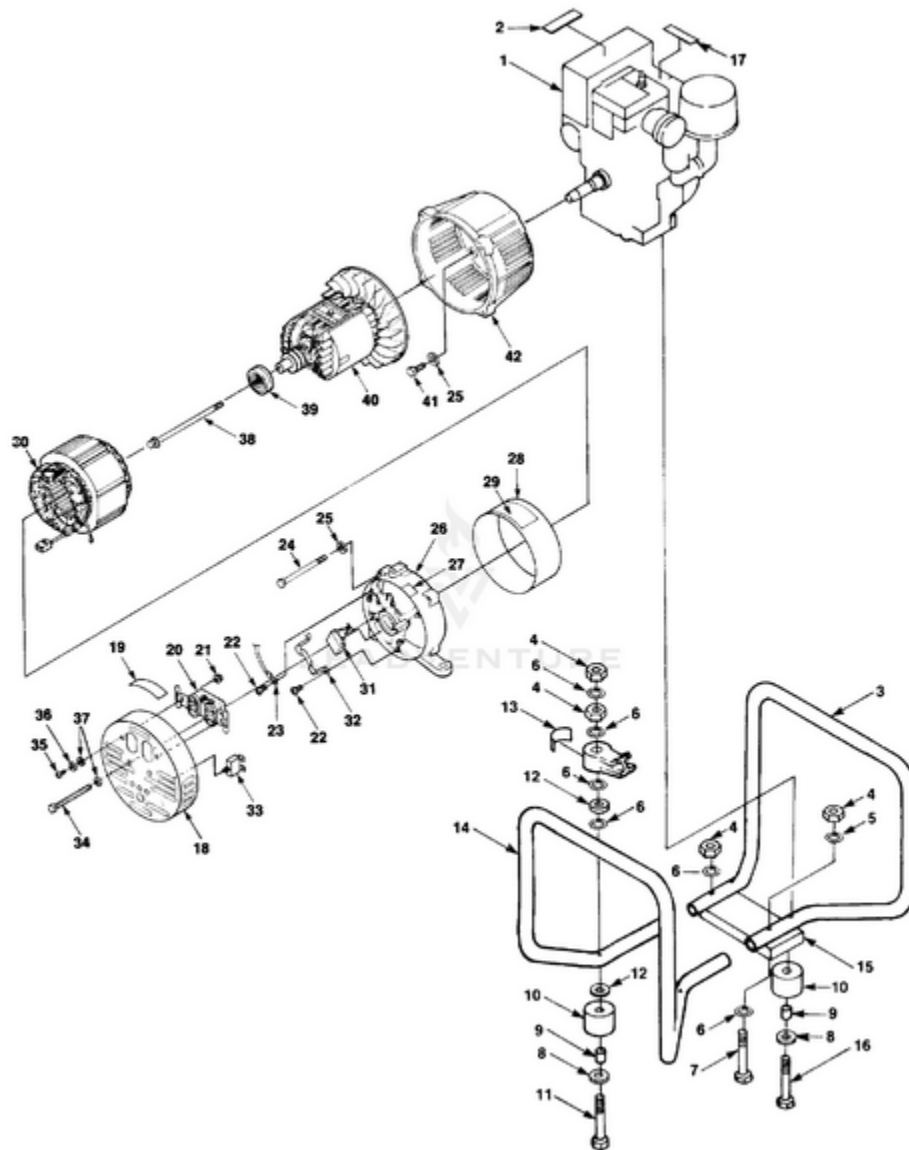

EHE4000HD/CSA Generator UT-03693 - Generator & Handles

Rendered by LeadVenture, Inc.

Ref #	Part #	Description	Qty	Context Note
1		ENGINE	1	(EH2500)
2	49598	DECAL- Caution	1	
3	020271	MEMBER- Frame	1	(engine)
4	81162	NUT- Hex (5/16-18)	7	
5	83081	WASHER- Lock int. (5/16")	1	
6	83033	WASHER- Lock ext./int.	16	
7	JA400200	BOLT- Engine (rear)	2	
8	84032	WASHER- Flat (5/16")	4	
9	49733	SPACER- Foot	4	
10	48789	FOOT	4	
11	JA400204	SCREW- Cap hex. hd. (5/16-18 x 3")	2	
12	84058	WASHER- Flat (5/16")	4	
13	49490	DECAL- Ground	1	
14	020281	FRAME- Member	1	(generator)
15	498421	PLATE- Frame	1	
16	82530	BOLT- Engine (front)	2	
17	49613	DECAL- Warning	1	
18	0120907	END COVER	1	
19	49495	DECAL- Warning	1	
20	50991	RECEPTACLE- (120V) (EH2500)	1	
	49832	RECEPTACLE- (120V) (EH2500 CSA)	2	
21	81009	NUT- (120V receptacle)	3	
22	0120911	SCREW- (m5 x 12mm)	1	(Brush holder)
23	A47610	LEAD- Electrical	4	(ground)
24	0120913	BOLT- Stator	2	
25	83033	WASHER- Lock ext./int.	1	
26	0120905	END BELL	1	
27	0120910	GROMMET	1	
28	0120902	COVER- Stator	1	
29	49641	DECAL- Output	1	
30	0120901	STATOR	1	
31	0120906	CAPACITOR	1	
32	0120909	HOLDER- Capacitor	1	
33	49831	BREAKER- Circuit (20 amp)	2	
34	0120912	BOLT- Cover (m5)	2	
35	80260	SCREW- (120V receptacle)	2	
36	83022	WASHER- Lock	2	
37	84111	WASHER- Flat	1	
38	0120908	BOLT- Rotor	1	
39	0120904	BEARING- Ball	1	
40	0120903	ROTOR	1