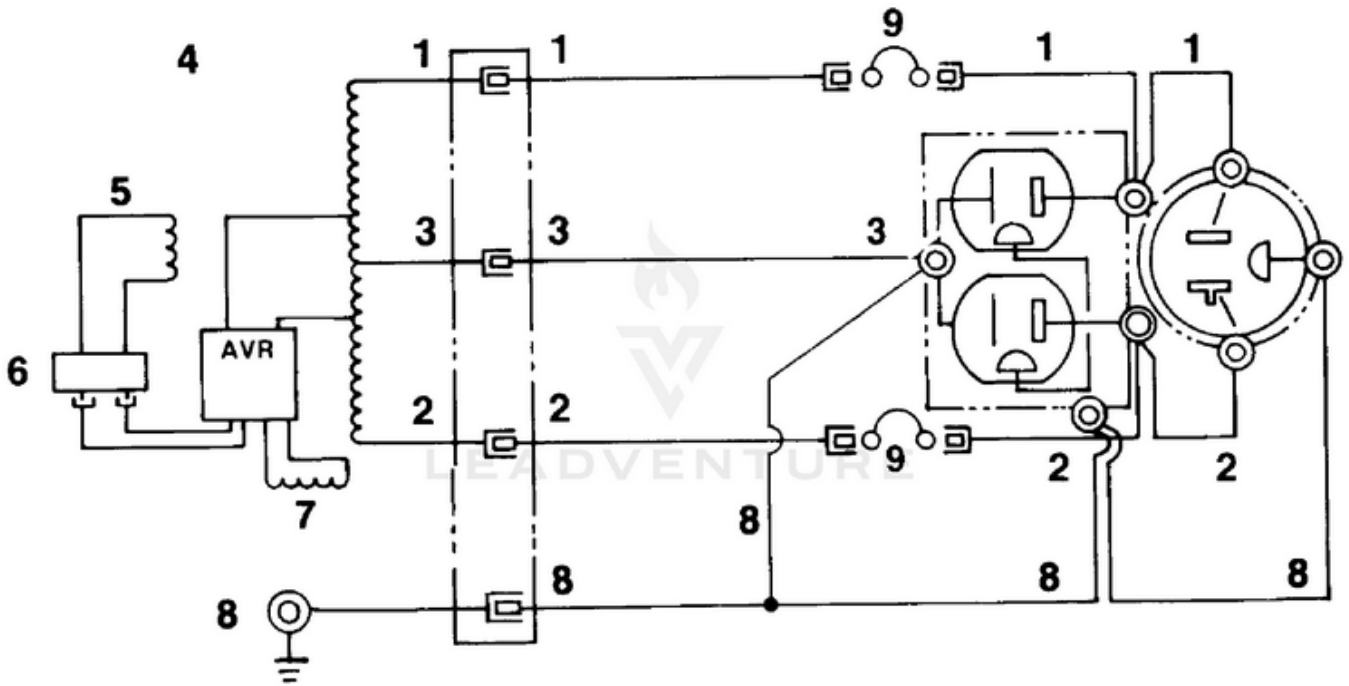

EHE4000HD/CSA Generator UT-03693 - Wiring Diagram

Rendered by LeadVenture, Inc.

Ref #	Part #	Description	Qty	Context	Note	MSRP
1		Red	1			
2		Blue	1			
3		White	1			
4		Main Coil	1			
5		Field Coil	1			
6		Brush Holder	1			
7		Exiter Coil	1			
8		Ground	1			
9		Circuit Protector	1