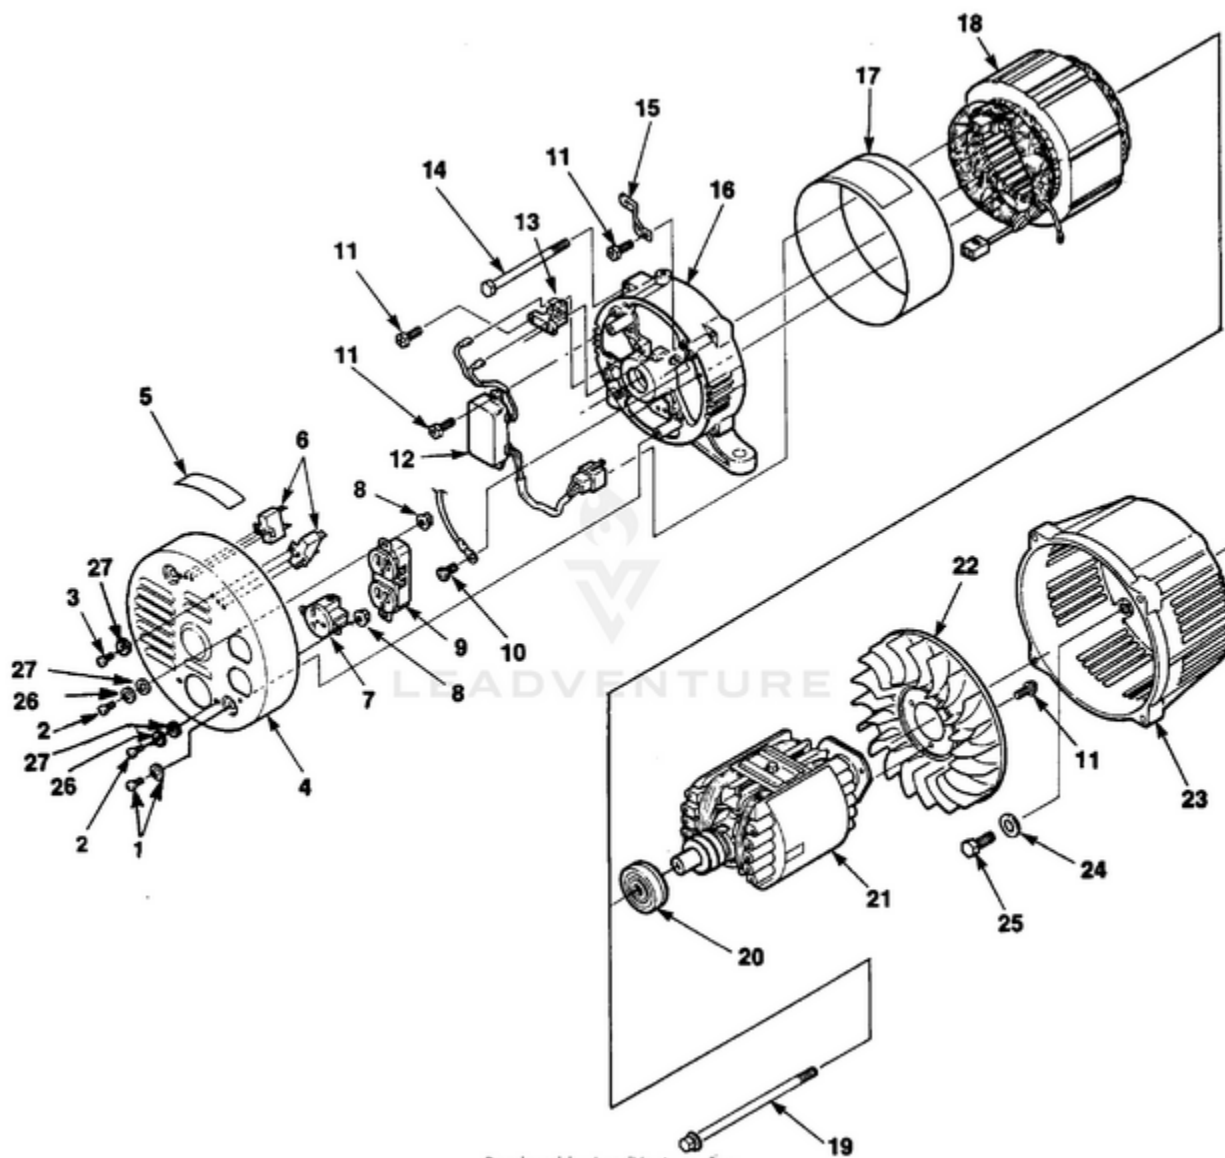

EHE4000HD/CSA Generator UT-03693 - Generator

Rendered by LeadVenture, Inc.

Ref #	Part #	Description	Qty	Context Note
1	0078216	SCREW- w/Washer (Use w/Livington 240V Receptacle)	2	
	0078212	SCREW- w/Washer (Use w/G.E. 240V Receptacle)	2	
2	80260	SCREW- (8-32 x 1/2")	4	
3	88170	SCREW-w/Washer (m3 x 8mm)	4	
4	0078211	END COVER ASSY.	1	
5	49495	DECAL- Warning	1	
6	49802	CIRCUIT BREAKER- (15 AMPS)	1	
7	49804	RECEPTACLE- (240V)	1	
8	81009	NUT (Use w/Livington 240V Receptacle)	4	
9	498031	RECEPTACLE- (120V)	1	
10	0078215	SCREW- Brush holder	2	
11	0078214	SCREW- Hex tapping (m5 x 14mm)	5	
12	0078207	REGULATOR	1	
13	0078208	BRUSH HEAD ASSY.	1	
14	0078207	BOLT- Stator (m6 x 120mm)	4	
15	0078223	STRAP	A/ R	
16	0078206	END BELL	1	
17	0078203	STATOR- Cover	1	
18	0078202	STATOR	1	
19	0078213	BOLT- Rotor	1	
20	0078205	BEARING	1	
21	0078204	ROTOR	1	
22	0078218	FAN	1	
23	0078201	ADAPTOR	1	
24	83018	WASHER- Lock (3/8")	1	
25	JA400264	SCREW- (3/8-16 x 1 1/4")	4	
26	83022	WASHER- Lock	4	
27	84111	WASHER- Flat	4