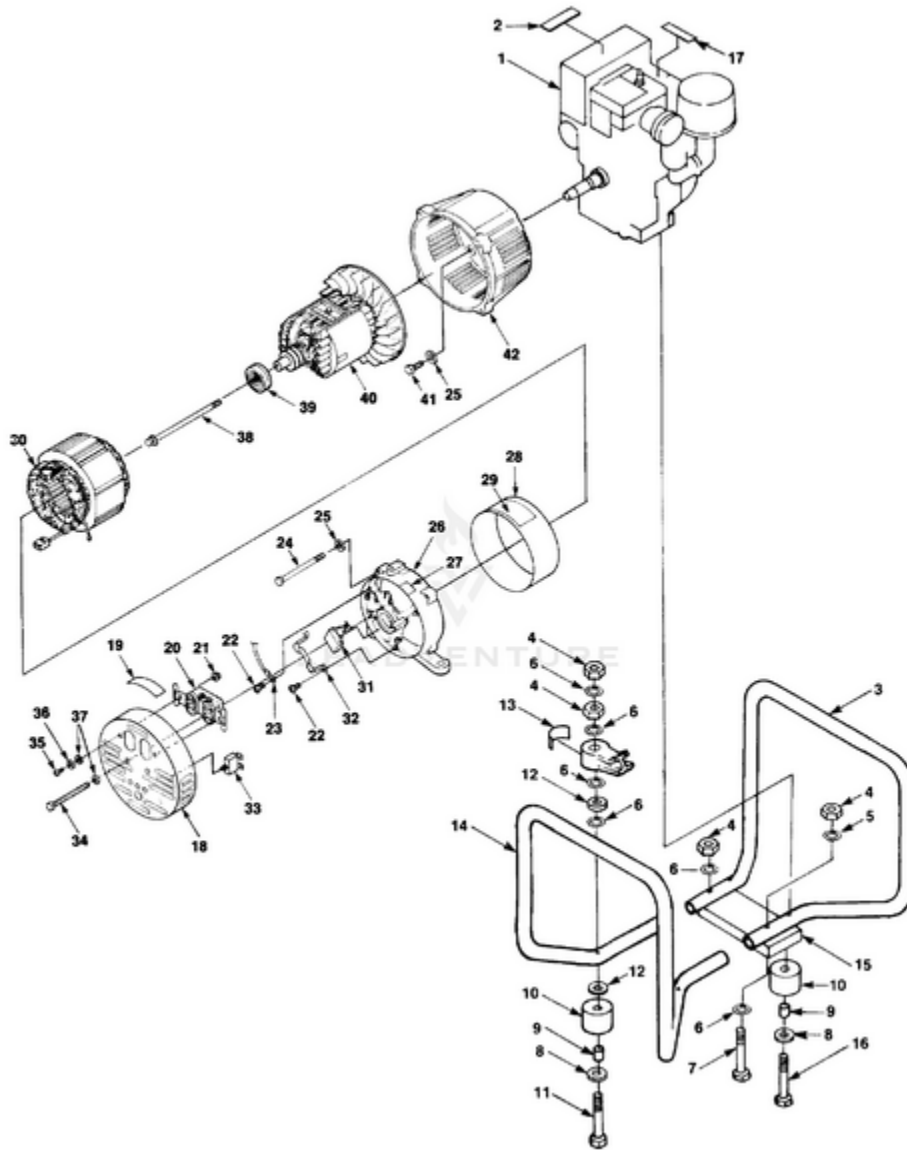

EH5000HD/CSA Generator UT-03694 - Generator & Handles

Rendered by LeadVenture, Inc.

Ref #	Part #	Description	Qty	Context Note
1		ENGINE	1	(EH2500)
2	49598	DECAL- Caution	1	
3	020271	MEMBER- Frame	1	(engine)
4	81162	NUT- Hex (5/16-18)	7	
5	83081	WASHER- Lock int. (5/16")	1	
6	83033	WASHER- Lock ext./int.	16	
7	JA400200	BOLT- Engine (rear)	2	
8	84032	WASHER- Flat (5/16")	4	
9	49733	SPACER- Foot	4	
10	48789	FOOT	4	
11	JA400204	SCREW- Cap hex. hd. (5/16-18 x 3")	2	
12	84058	WASHER- Flat (5/16")	4	
13	49490	DECAL- Ground	1	
14	020281	FRAME- Member	1	(generator)
15	498421	PLATE- Frame	1	
16	82530	BOLT- Engine (front)	2	
17	49613	DECAL- Warning	1	
18	0120907	END COVER	1	
19	49495	DECAL- Warning	1	
20	50991	RECEPTACLE- (120V) (EH2500)	1	
	49832	RECEPTACLE- (120V) (EH2500 CSA)	2	
21	81009	NUT- (120V receptacle)	3	
22	0120911	SCREW- (m5 x 12mm)	1	(Brush holder)
23	A47610	LEAD- Electrical	4	(ground)
24	0120913	BOLT- Stator	2	
25	83033	WASHER- Lock ext./int.	1	
26	0120905	END BELL	1	
27	0120910	GROMMET	1	
28	0120902	COVER- Stator	1	
29	49641	DECAL- Output	1	
30	0120901	STATOR	1	
31	0120906	CAPACITOR	1	
32	0120909	HOLDER- Capacitor	1	
33	49831	BREAKER- Circuit (20 amp)	2	
34	0120912	BOLT- Cover (m5)	2	
35	80260	SCREW- (120V receptacle)	2	
36	83022	WASHER- Lock	2	
37	84111	WASHER- Flat	1	
38	0120908	BOLT- Rotor	1	
39	0120904	BEARING- Ball	1	
40	0120903	ROTOR	1