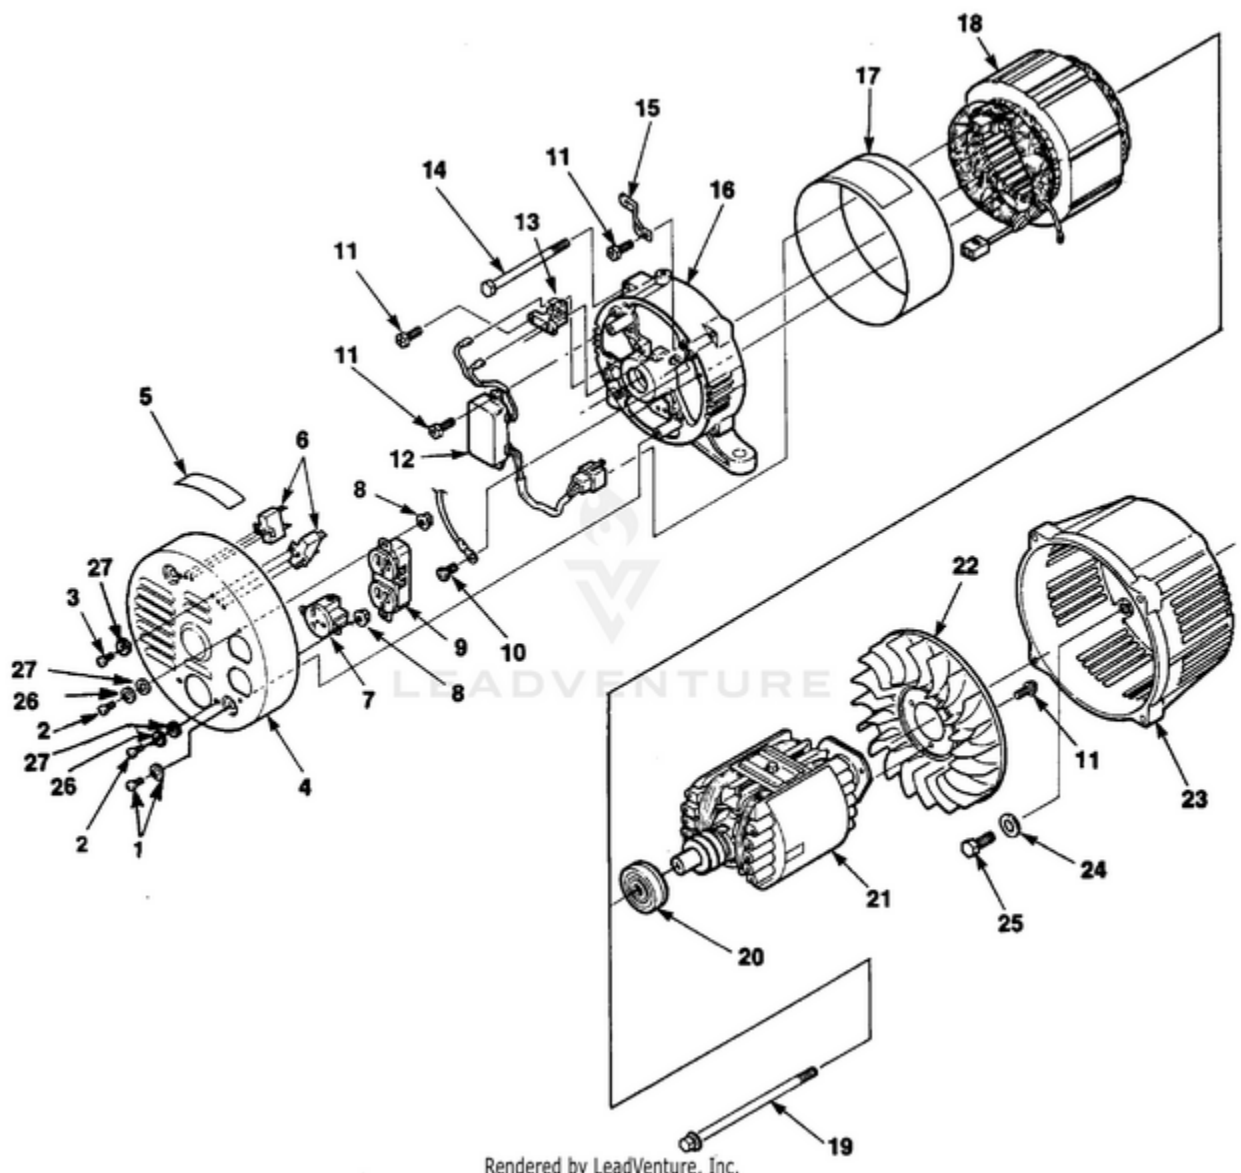

EH5000HD/CSA Generator UT-03694 - Electric Start

Rendered by LeadVenture, Inc.

Ref #	Part #	Description	Qty	Context Note
1	81015	NUT- Wing (5/16-18)	1	
2	83081	WASHER--Lock Int. (5/16")	1	
3	81162	NUT- Hex (5/16-18 STL)	7	
4	49490	DECAL- Ground	1	
5	82529	SCREW- Cap hex hd. (5/16-18 x 4") (Generator & Carburetor side)	2	
	82530	SCREW- Cap hex hd. (5/16-18 x 3 1/4") (Engine Side)	1	
6	84046	WASHER- Flat (5/16")	4	
7	49733	SPACER- Foot	4	
8	48789	FOOT	4	
9	84058	WASHER- Flat	4	
10	83081	WASHER- Lock int.	6	
11	49697	SPACER	2	
12	49598	DECAL- Caution	1	
22	JA400200	SCREW- (5/16-18 x 2 1/2")	2	
23		ENGINE	1	For engine replacement parts locate the engine brand name, model number, and type number and consult the appropriate dealer in your area.
24	49613	DECAL- Warning	1	
25	020451	MEMBER- Frame (Engine)	1	
26	020471	FRAME- Member (Generator)	1	

EH5000HD/CSA Generator UT-03694 - Generator

Rendered by LeadVenture, Inc.

Ref #	Part #	Description	Qty	Context Note
1	0078216	SCREW- w/Washer (Use w/Livington 240V Receptacle)	2	
	0078212	SCREW- w/Washer (Use w/G.E. 240V Receptacle)	2	
2	80260	SCREW- (8-32 x 1/2")	4	
3	88170	SCREW-w/Washer (m3 x 8mm)	4	
4	0120941	COVER- End	1	
5	49495	DECAL- Warning	1	
6	49831	CIRCUIT BREAKER- (20 AMPS)	1	
7	49804	RECEPTACLE- (240V)	1	
8	81009	NUT (Use w/Livington 240V Receptacle)	4	
9	498321	RECEPTACLE- (120V)	1	
10	0078215	SCREW- Brush holder	2	
11	0078214	SCREW- Hex tapping (m5 x 14mm)	5	
12	0078264	REGULATOR	1	
14	0078207	BOLT- Stator (m6 x 120mm)	4	
15	0078223	STRAP	A/ R	
16	0078206	END BELL	1	
17	0078239	STATOR- Cover	1	
18	0120939	STATOR	1	
19	0078213	BOLT- Rotor	1	
20	0078205	BEARING	1	
21	0078243	ROTOR	1	
22	0078218	FAN	1	
23	0078201	ADAPTOR	1	
24	83018	WASHER- Lock (3/8")	1	
25	JA400264	SCREW- (3/8-16 x 1 1/4")	4	
26	83022	WASHER- Lock	4	
27	84111	WASHER- Flat	4	