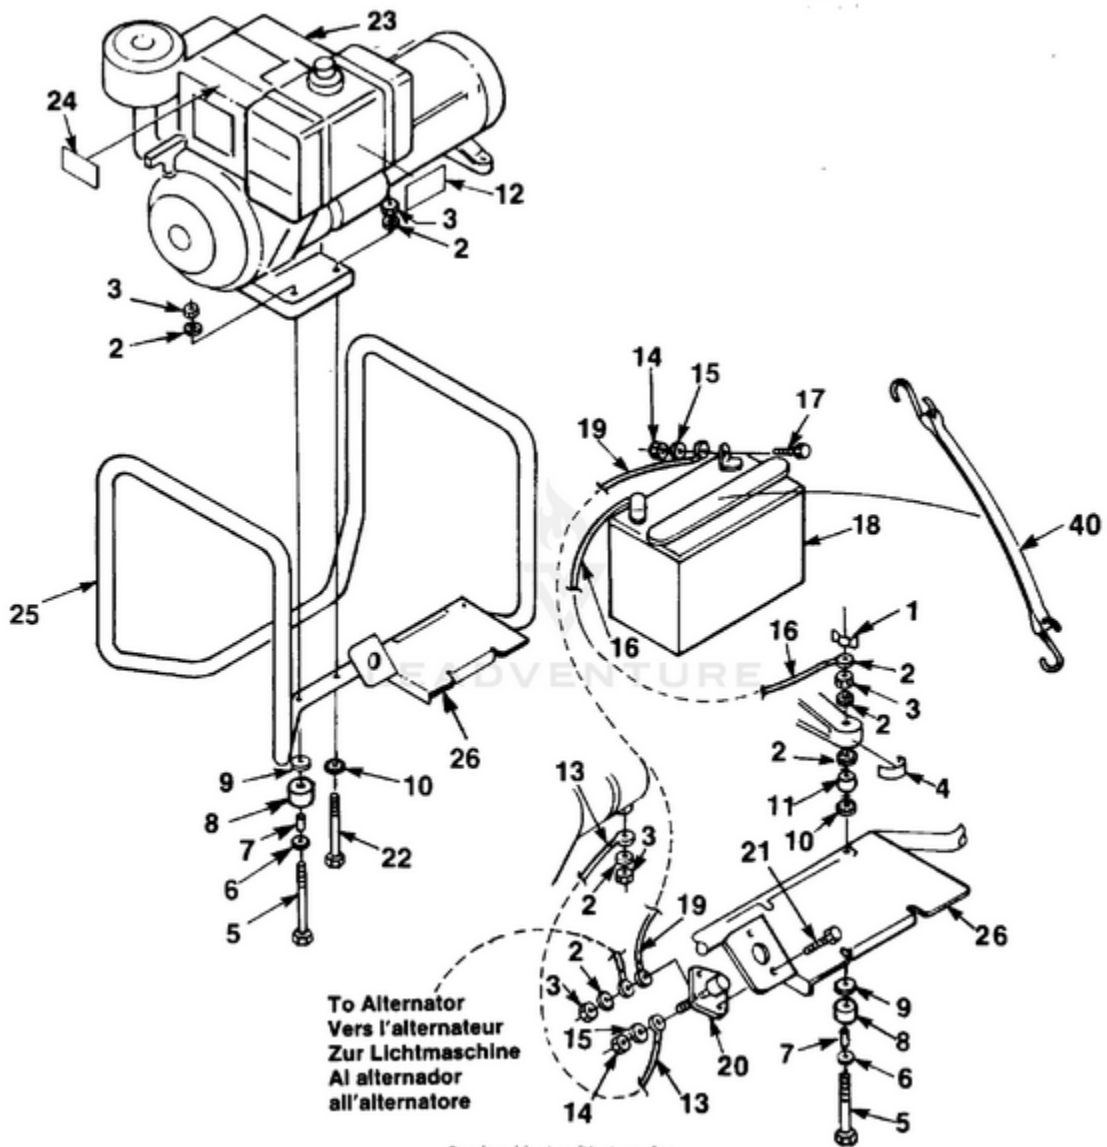

EH5000HD/CSA Generator UT-03694 - Electric Start

Rendered by LeadVenture, Inc.

Ref #	Part #	Description	Qty	Context Note
1	81015	NUT- Wing (5/16-18)	1	
2	83081	WASHER--Lock Int. (5/16")	1	
3	81162	NUT- Hex (5/16-18 STL)	7	
4	49490	DECAL- Ground	1	
5	82529	SCREW- Cap hex hd. (5/16-18 x 4") (Generator & Carburetor side)	2	
	82530	SCREW- Cap hex hd. (5/16-18 x 3 1/4") (Engine Side)	1	
6	84046	WASHER- Flat (5/16")	4	
7	49733	SPACER- Foot	4	
8	48789	FOOT	4	
9	84058	WASHER- Flat	4	
10	83081	WASHER- Lock int.	6	
11	49697	SPACER	2	
12	49598	DECAL- Caution	1	
22	JA400200	SCREW- (5/16-18 x 2 1/2")	2	
23		ENGINE	1	For engine replacement parts locate the engine brand name, model number, and type number and consult the appropriate dealer in your area.
24	49613	DECAL- Warning	1	
25	020451	MEMBER- Frame (Engine)	1	
26	020471	FRAME- Member (Generator)	1	

EH5000HD/CSA Generator UT-03694 - Generator

Rendered by LeadVenture, Inc.

Ref #	Part #	Description	Qty	Context Note
1	0078216	SCREW- w/Washer (Use w/Livington 240V Receptacle)	2	
	0078212	SCREW- w/Washer (Use w/G.E. 240V Receptacle)	2	
2	80260	SCREW- (8-32 x 1/2")	4	
3	88170	SCREW-w/Washer (m3 x 8mm)	4	
4	0120941	COVER- End	1	
5	49495	DECAL- Warning	1	
6	49831	CIRCUIT BREAKER- (20 AMPS)	1	
7	49804	RECEPTACLE- (240V)	1	
8	81009	NUT (Use w/Livington 240V Receptacle)	4	
9	498321	RECEPTACLE- (120V)	1	
10	0078215	SCREW- Brush holder	2	
11	0078214	SCREW- Hex tapping (m5 x 14mm)	5	
12	0078264	REGULATOR	1	
14	0078207	BOLT- Stator (m6 x 120mm)	4	
15	0078223	STRAP	A/ R	
16	0078206	END BELL	1	
17	0078239	STATOR- Cover	1	
18	0120939	STATOR	1	
19	0078213	BOLT- Rotor	1	
20	0078205	BEARING	1	
21	0078243	ROTOR	1	
22	0078218	FAN	1	
23	0078201	ADAPTOR	1	
24	83018	WASHER- Lock (3/8")	1	
25	JA400264	SCREW- (3/8-16 x 1 1/4")	4	
26	83022	WASHER- Lock	4	
27	84111	WASHER- Flat	4	