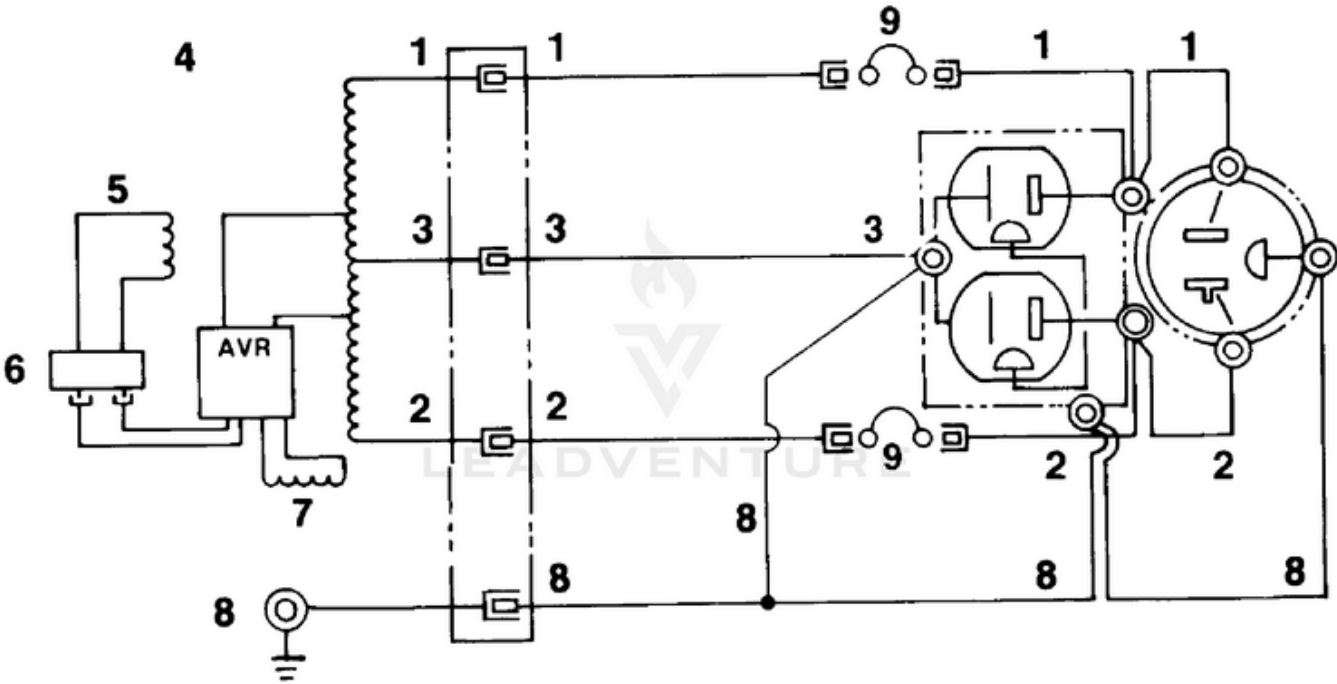

EH5000HD/CSA Generator UT-03694 - Generator & Handles

Rendered by LeadVenture, Inc.

Ref #	Part #	Description	Qty	Context Note
1		ENGINE	1	(EH2500)
2	49598	DECAL- Caution	1	
3	020271	MEMBER- Frame	1	(engine)
4	81162	NUT- Hex (5/16-18)	7	
5	83081	WASHER- Lock int. (5/16")	1	
6	83033	WASHER- Lock ext./int.	16	
7	JA400200	BOLT- Engine (rear)	2	
8	84032	WASHER- Flat (5/16")	4	
9	49733	SPACER- Foot	4	
10	48789	FOOT	4	
11	JA400204	SCREW- Cap hex. hd. (5/16-18 x 3")	2	
12	84058	WASHER- Flat (5/16")	4	
13	49490	DECAL- Ground	1	
14	020281	FRAME- Member	1	(generator)
15	498421	PLATE- Frame	1	
16	82530	BOLT- Engine (front)	2	
17	49613	DECAL- Warning	1	
18	0120907	END COVER	1	
19	49495	DECAL- Warning	1	
20	50991	RECEPTACLE- (120V) (EH2500)	1	
	49832	RECEPTACLE- (120V) (EH2500 CSA)	2	
21	81009	NUT- (120V receptacle)	3	
22	0120911	SCREW- (m5 x 12mm)	1	(Brush holder)
23	A47610	LEAD- Electrical	4	(ground)
24	0120913	BOLT- Stator	2	
25	83033	WASHER- Lock ext./int.	1	
26	0120905	END BELL	1	
27	0120910	GROMMET	1	
28	0120902	COVER- Stator	1	
29	49641	DECAL- Output	1	
30	0120901	STATOR	1	
31	0120906	CAPACITOR	1	
32	0120909	HOLDER- Capacitor	1	
33	49831	BREAKER- Circuit (20 amp)	2	
34	0120912	BOLT- Cover (m5)	2	
35	80260	SCREW- (120V receptacle)	2	
36	83022	WASHER- Lock	2	
37	84111	WASHER- Flat	1	
38	0120908	BOLT- Rotor	1	
39	0120904	BEARING- Ball	1	
40	0120903	ROTOR	1	

<b>Ref #</b>	<b>Part #</b>	<b>Description</b>	<b>Qty</b>	<b>Context Note</b>
41	80604	SCREW- Hex hd. (3/8-16 x 1")	1	
42	0078201	ADAPTOR	1	
	0120914	HARNESS- Wire	1	(not shown)

EH5000HD/CSA Generator UT-03694 - Wiring Diagram