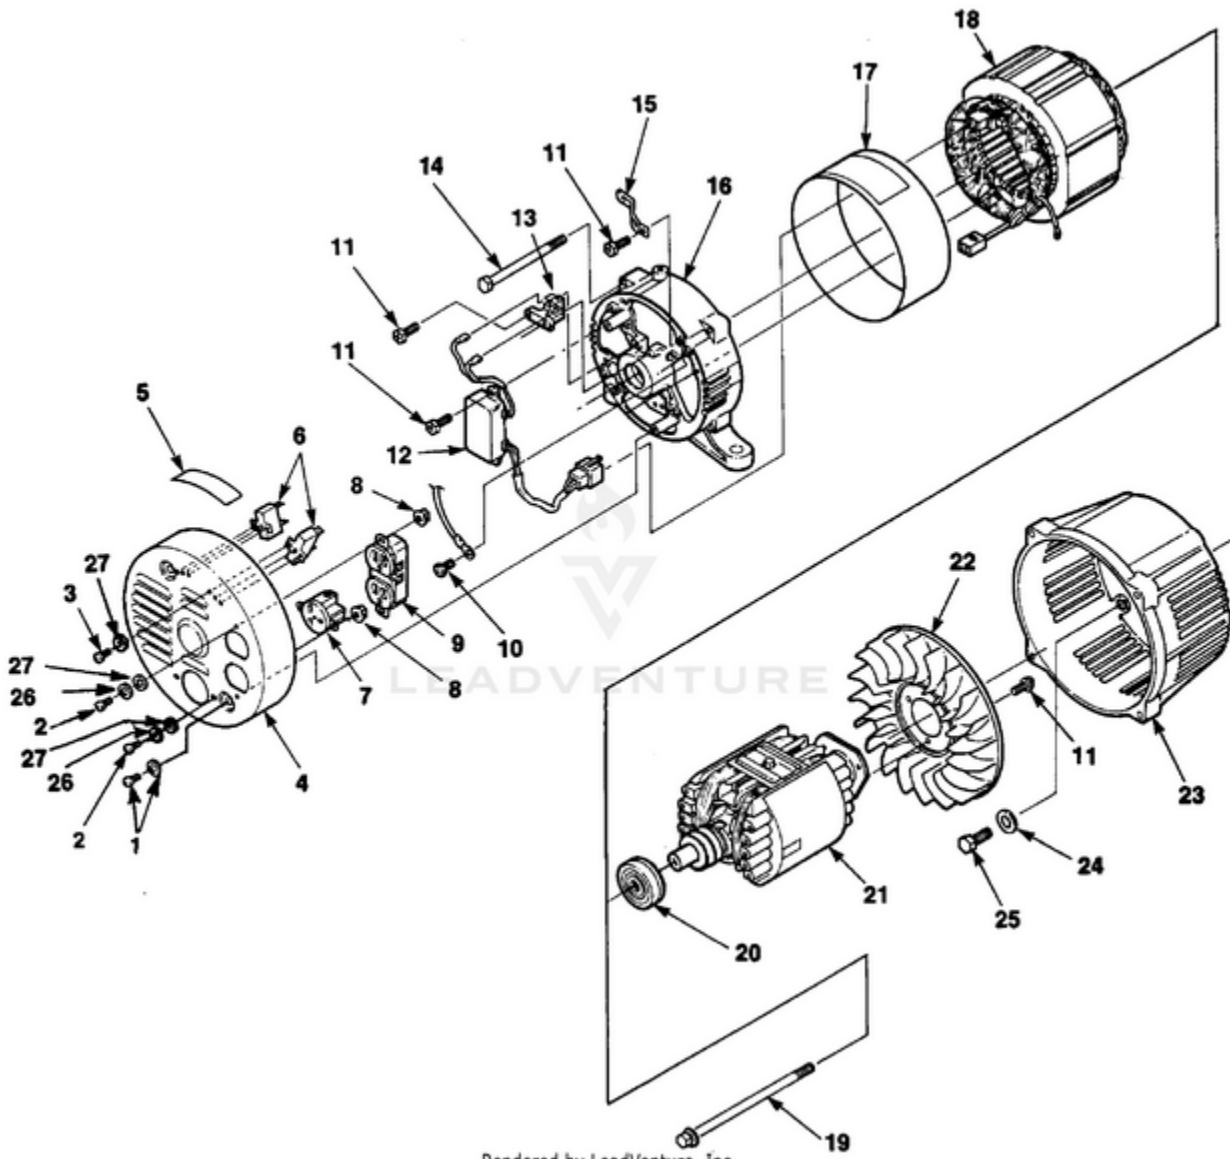

EH4400HD Generator UT-03687 - Electric Start

Rendered by LeadVenture, Inc.

Ref #	Part #	Description	Qty	Context Note
1	81015	NUT- Wing (5/16-18)	1	
2	83081	WASHER--Lock Int. (5/16")	1	
3	81162	NUT- Hex (5/16-18 STL)	7	
4	49490	DECAL- Ground	1	
5	82529	SCREW- Cap hex hd. (5/16-18 x 4")	2	(Generator & Carburetor side)
	82530	SCREW- Cap hex hd. (5/16-18 x 3 1/4")	1	(Engine Side)
6	84046	WASHER- Flat (5/16")	4	
7	49733	SPACER- Foot	4	
8	48789	FOOT	4	
9	84058	WASHER- Flat	4	
10	83081	WASHER- Lock int.	6	
11	49697	SPACER	2	
12	49598	DECAL- Caution	1	
22	JA400200	SCREW- (5/16-18 x 2 1/2")	2	
23		ENGINE	1	For engine replacement parts locate the engine brand name, model number, and type number and consult the appropriate dealer in your area.
24	49613	DECAL- Warning	1	
25	020451	MEMBER- Frame	1	(Engine)
26	020461	FRAME- Member	1	(Generator)

EH4400HD Generator UT-03687 - Generator

Rendered by LeadVenture, Inc.

Ref #	Part #	Description	Qty	Context Note
1	0078216	SCREW- w/Washer	2	(Use w/Livington 240V Receptacle)
	0078212	SCREW- w/Washer	2	(Use w/G.E. 240V Receptacle)
2	80260	SCREW- (8-32 x 1/2")	4	
3	88170	SCREW-w/Washer (m3 x 8mm)	4	
4	0078211	END COVER ASSY.	1	
5	49495	DECAL- Warning	1	
6	49801	CIRCUIT BREAKER- (20 AMPS)	1	
7	49708	RECEPTACLE- (240V)	1	
8	81009	NUT	4	(Use w/Livington 240V Receptacle)
9	50991	RECEPTACLE- (120V)	1	
10	0078215	SCREW- Brush holder	2	
11	0078214	SCREW- Hex tapping (m5 x 14mm)	5	
12	0078207	REGULATOR	1	
13	0078208	BRUSH HEAD ASSY.	1	
14	0078207	BOLT- Stator (m6 x 120mm)	4	
15	0078223	STRAP	A/ R	
16	0078206	END BELL	1	
17	0078203	STATOR- Cover	1	
18	0078202	STATOR	1	
19	0078213	BOLT- Rotor	1	
20	0078205	BEARING	1	
21	0078204	ROTOR	1	
22	0078218	FAN	1	
23	0078201	ADAPTOR	1	
24	83018	WASHER- Lock (3/8")	1	
25	JA400264	SCREW- (3/8-16 x 1 1/4")	4	
26	83022	WASHER- Lock	4	
27	84111	WASHER- Flat	4	