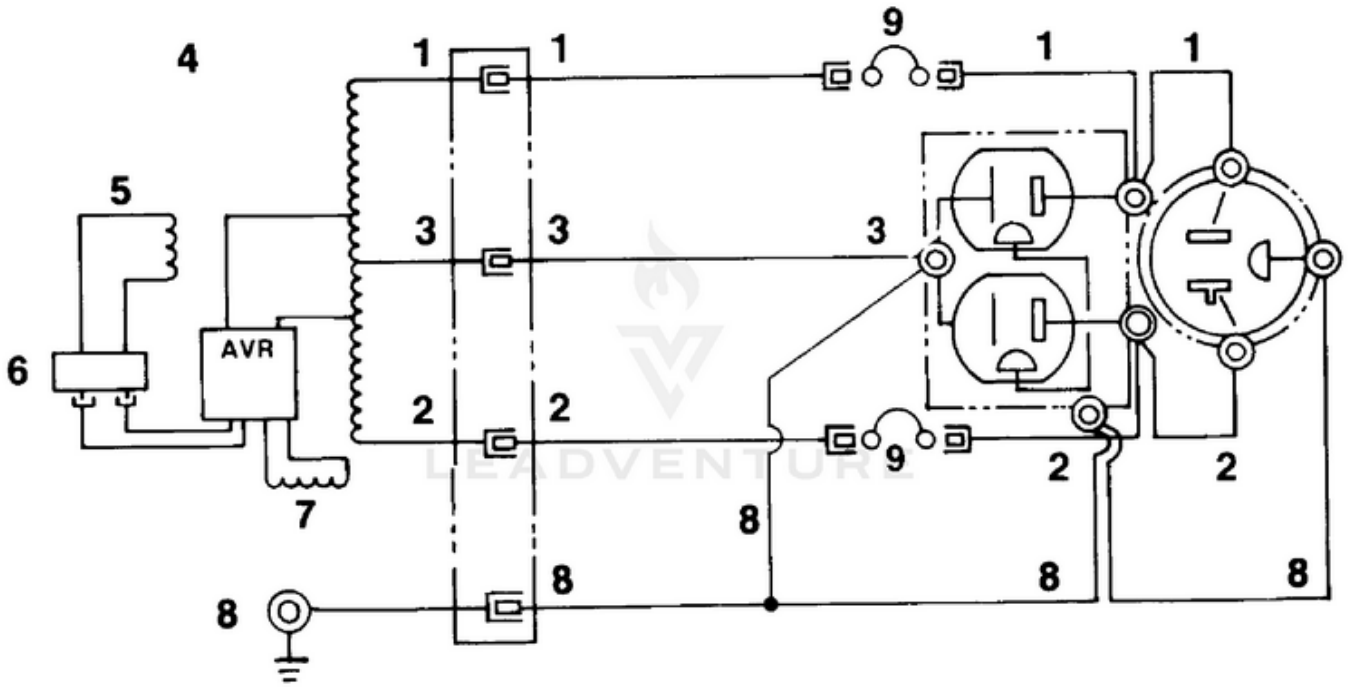

EH4400HD Generator UT-03687 - Wiring Diagram

Rendered by LeadVenture, Inc.

Ref #	Part #	Description	Qty	Context Note
1		Red	1	
2		Blue	1	
3		White	1	
4		Main Coil	1	
5		Field Coil	1	
6		Brush Holder	1	
7		Exiter Coil	1	
8		Ground	1	
9		Circuit Protector	1