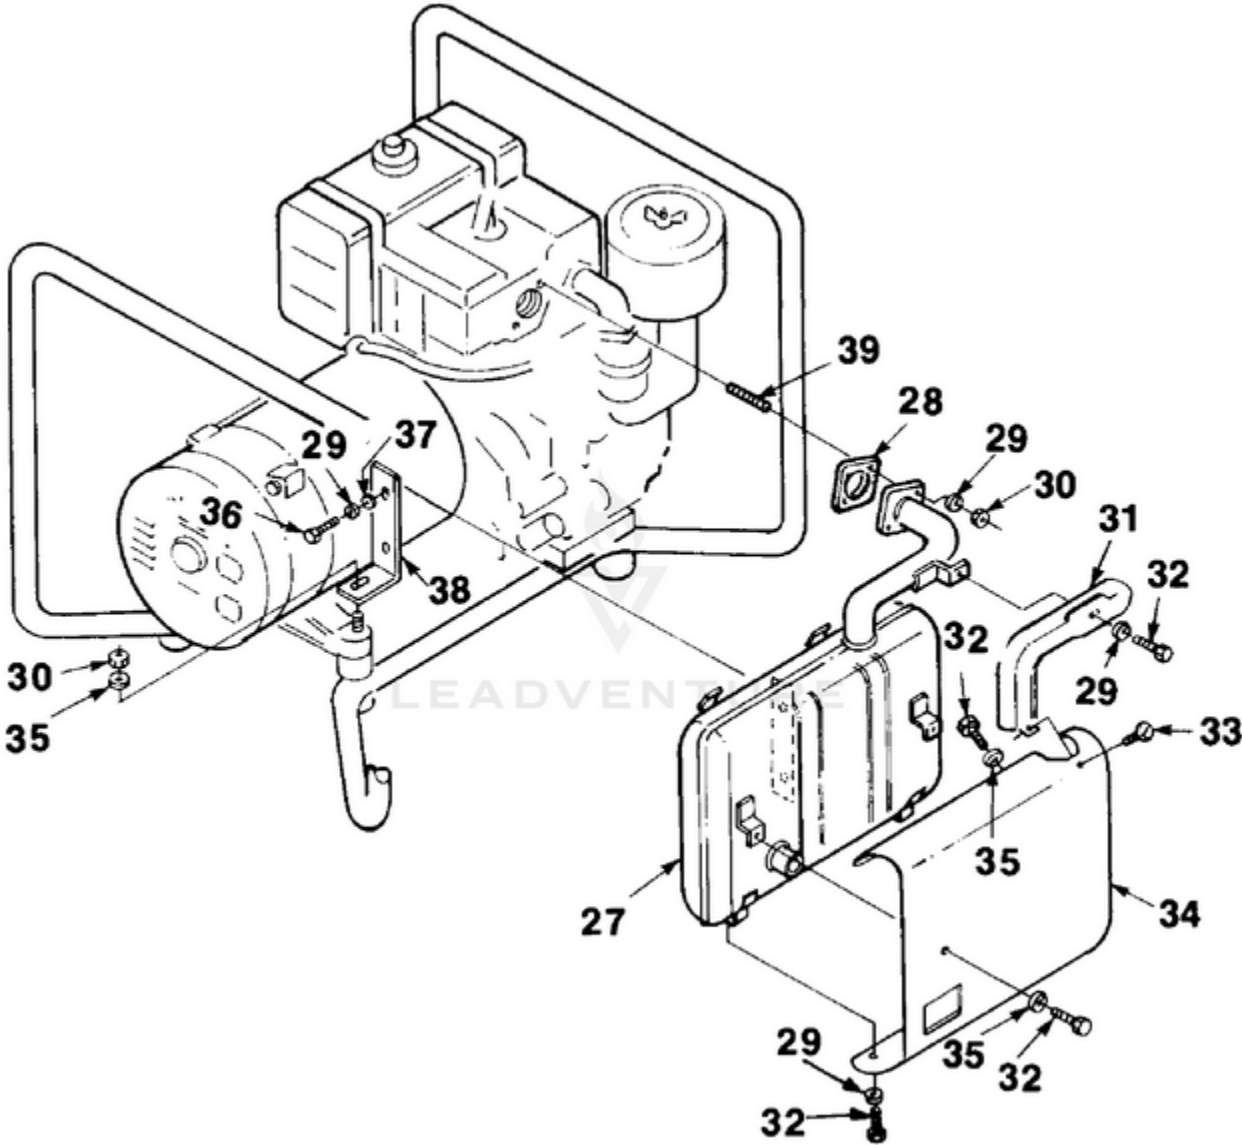

EH4400HD Generator UT-03687 - Muffler Kit

Rendered by LeadVenture, Inc.

Ref #	Part #	Description	Qty	Context Note
27	49372	MUFFLER	1	
28	49370	GASKET- Muffler	1	
29	83009	WASHER- Lock (1/4")	7	
30	96212	NUT- (1/4-28)	2	
31	49421	SHIELD- Exhaust	1	
32	80044	BOLT- (1/4-20 x 1")	7	
33	82279	SCREW- (8-18 x 3/8")	1	
34	49419	SHIELD- Muffler	1	
35	83009	WASHER- Lock	7	
36	80049	BOLT- (1/4-20 x 1/2")	1	
37	84006	WASHER- Flat	2	
38	49944	BRACKET- Support	1	
39	69438	STUD	2