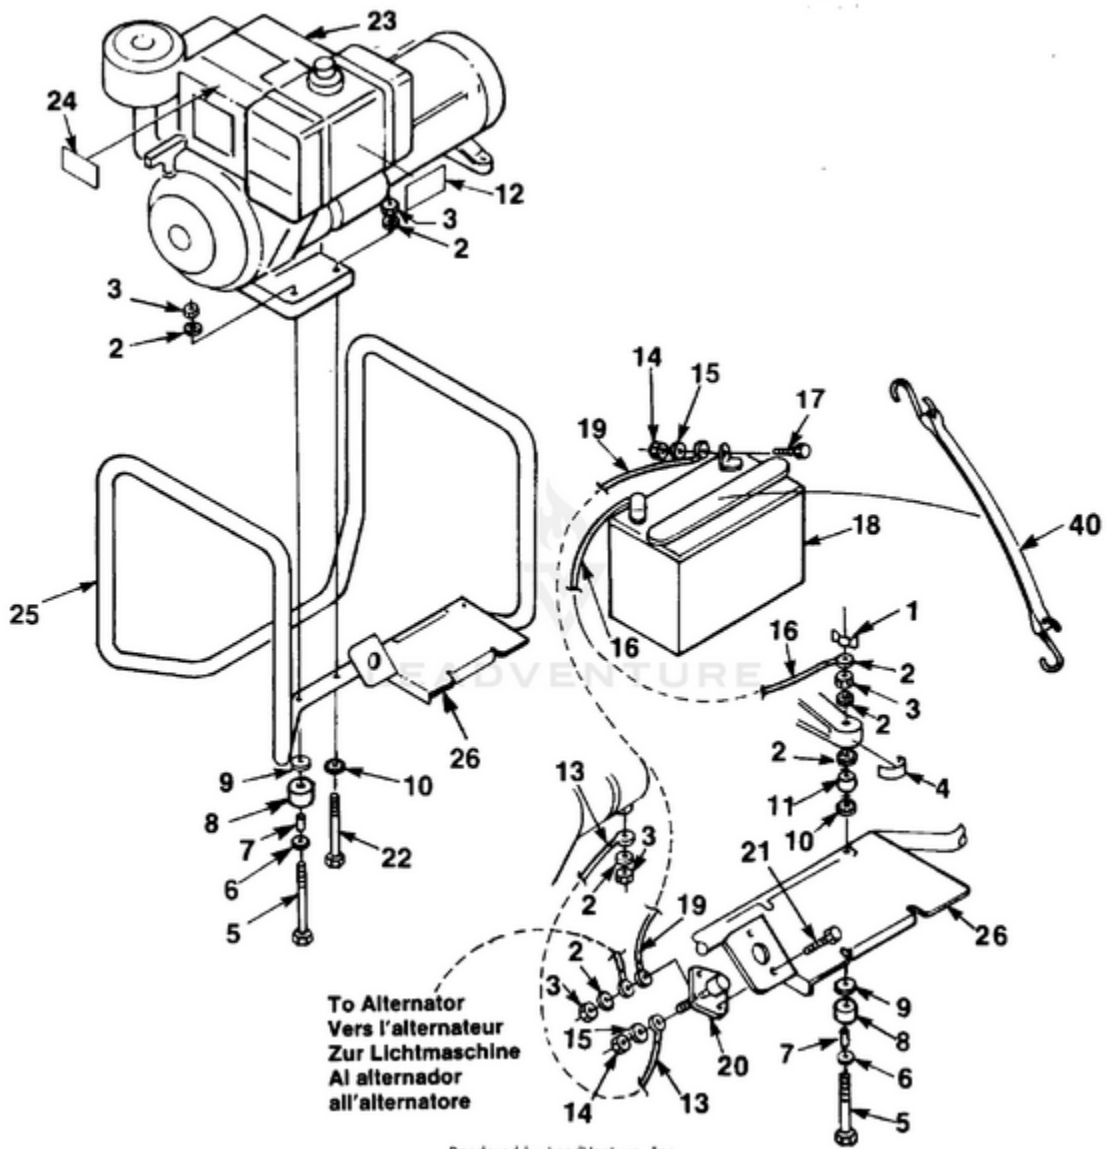

EH4400HD Generator UT-03687 - Electric Start

Rendered by LeadVenture, Inc.

Ref #	Part #	Description	Qty	Context Note
1	81015	NUT- Wing (5/16-18)	1	
2	83081	WASHER--Lock Int. (5/16")	1	
3	81162	NUT- Hex (5/16-18 STL)	7	
4	49490	DECAL- Ground	1	
5	82529	SCREW- Cap hex hd. (5/16-18 x 4")	2	(Generator & Carburetor side)
	82530	SCREW- Cap hex hd. (5/16-18 x 3 1/4")	1	(Engine Side)
6	84046	WASHER- Flat (5/16")	4	
7	49733	SPACER- Foot	4	
8	48789	FOOT	4	
9	84058	WASHER- Flat	4	
10	83081	WASHER- Lock int.	6	
11	49697	SPACER	2	
12	49598	DECAL- Caution	1	
22	JA400200	SCREW- (5/16-18 x 2 1/2")	2	
23		ENGINE	1	For engine replacement parts locate the engine brand name, model number, and type number and consult the appropriate dealer in your area.
24	49613	DECAL- Warning	1	
25	020451	MEMBER- Frame	1	(Engine)
26	020461	FRAME- Member	1	(Generator)

EH4400HD Generator UT-03687 - Generator

Rendered by LeadVenture, Inc.

Ref #	Part #	Description	Qty	Context Note
1	0078216	SCREW- w/Washer	2	(Use w/Livington 240V Receptacle)
	0078212	SCREW- w/Washer	2	(Use w/G.E. 240V Receptacle)
2	80260	SCREW- (8-32 x 1/2")	4	
3	88170	SCREW-w/Washer (m3 x 8mm)	4	
4	0078211	END COVER ASSY.	1	
5	49495	DECAL- Warning	1	
6	49801	CIRCUIT BREAKER- (20 AMPS)	1	
7	49708	RECEPTACLE- (240V)	1	
8	81009	NUT	4	(Use w/Livington 240V Receptacle)
9	50991	RECEPTACLE- (120V)	1	
10	0078215	SCREW- Brush holder	2	
11	0078214	SCREW- Hex tapping (m5 x 14mm)	5	
12	0078207	REGULATOR	1	
13	0078208	BRUSH HEAD ASSY.	1	
14	0078207	BOLT- Stator (m6 x 120mm)	4	
15	0078223	STRAP	A/ R	
16	0078206	END BELL	1	
17	0078203	STATOR- Cover	1	
18	0078202	STATOR	1	
19	0078213	BOLT- Rotor	1	
20	0078205	BEARING	1	
21	0078204	ROTOR	1	
22	0078218	FAN	1	
23	0078201	ADAPTOR	1	
24	83018	WASHER- Lock (3/8")	1	
25	JA400264	SCREW- (3/8-16 x 1 1/4")	4	
26	83022	WASHER- Lock	4	
27	84111	WASHER- Flat	4	