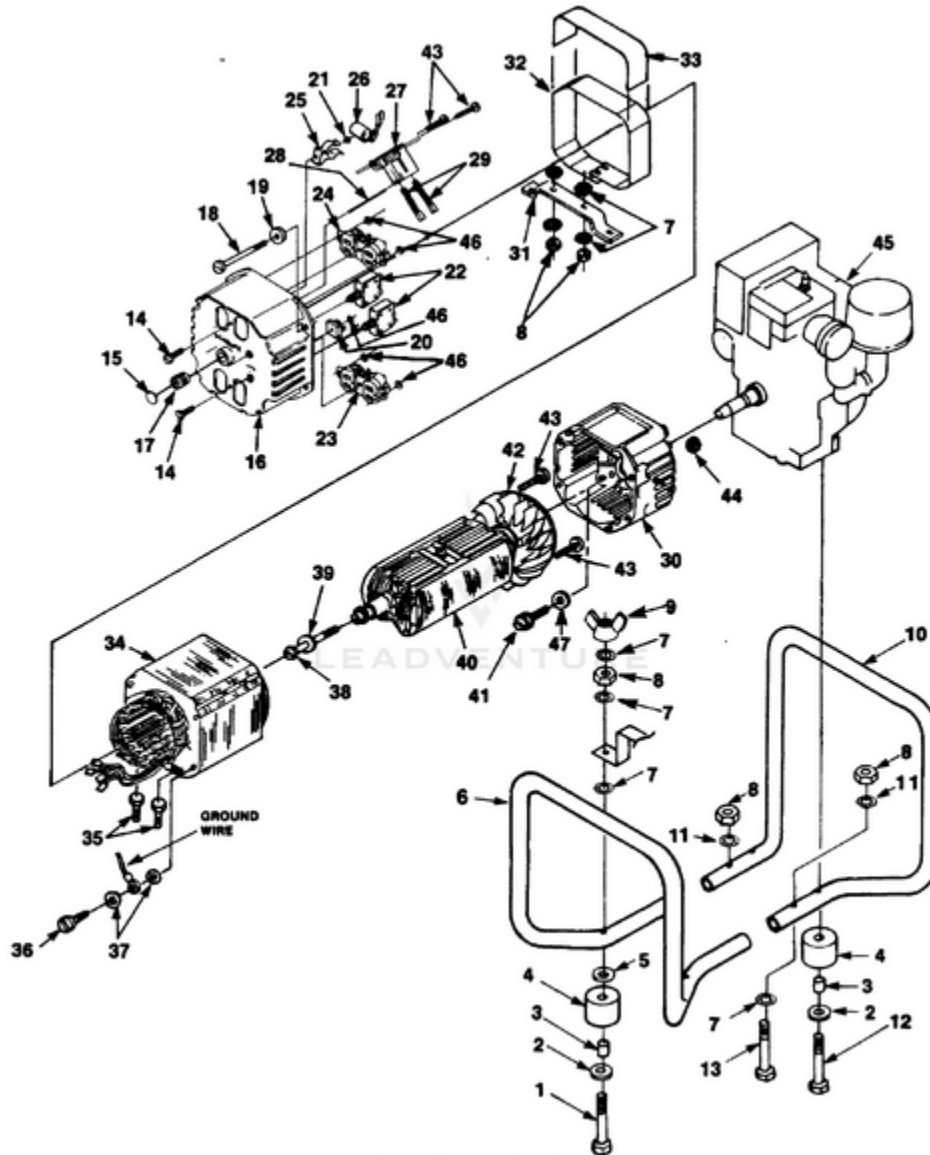

EH4400 Generator UT-03638 - Generator II

Rendered by LeadVenture, Inc.

Ref #	Part #	Description	Qty	Context Note
1	80089	SCREW	4	
2	84046	WASHER- Flat (5/16")	4	
3	49733	SPACER- Foot	4	
4	48789	FOOT	4	
5	84058	WASHER- Flat (5/16")	6	
6	028431	MEMBER- Frame	1	(gen. end)
7	83033	WASHER- Lock	8	(ext./Int.)
8	81162	NUT- Hex (5/16-18)	8	
9	81015	NUT- Wing	1	
10	028421	MEMBER- Frame	1	(eng. end)
11	83081	WASHER- Lock	5	(Int.)
12	82530	SCREW- (5/16 x 3 1/4")	2	
13	JA400200	SCREW	1	
14	80630	SCREW- Mach. pan hd.	2	
15	02438	PLUG- Expansion	1	
16	023623	BRUSH HEAD	1	
17	03044	BEARING- Needle	1	
18	4885306	BOLT- Stator	4	
19	84124	WASHER- Flat	4	
20	95672	RECTIFIER	1	
21	02436	WASHER- Shaft retention	1	
22	49831	BREAKER- Circuit (20 amp.)	2	
23	02863	RECEPTACLE- (240 V) (Nema 6-20R)	1	
24	50991	RECEPTACLE- Duplex(Nema 5-15R)	1	
25	02435	CLIP-Spring cap	1	
26	A02860	CAPACITOR	1	(w/Lead)
27	02365	BRUSH HOLDER	1	
	A03035	BRUSH & RETAINER KIT	1	
28	02857	PIN- Retaining	1	
29	02664	BRUSH	2	
30	020266	BELL- End	1	
31	028451	BRACKET- Generator support	1	
32	028781	WRAPPER- Stator	1	

Ref #	Part #	Description	Qty	Context Note
33	02982	DECAL- Warning	1	
34	A02796S	STATOR	1	
35	80083	SCREW- 5/16-18 x 3/4"	2	
36	82538	SCREW	1	
37	83121	WASHER- Lock	2	(int./ext)
38	4885210	BOLT- Rotor	1	
39	03433	WASHER	1	
40	A02799AS	ROTOR	1	
41	80187	SCREW-(3/8-16 x 7/8")	4	
42	A04013	FAN- Generator	1	
43	82526	SCREW- Pan hd.	4	
44	81267	NUT- Hex	4	
45		ENGINE	1	For engine replacement parts locate the engine brand name model number, and type number and consult the appropriate dealer in your area.
46	02437	WASHER- Shaft retention	5	
47	83078	WASHER- Lock (3/8")	4	