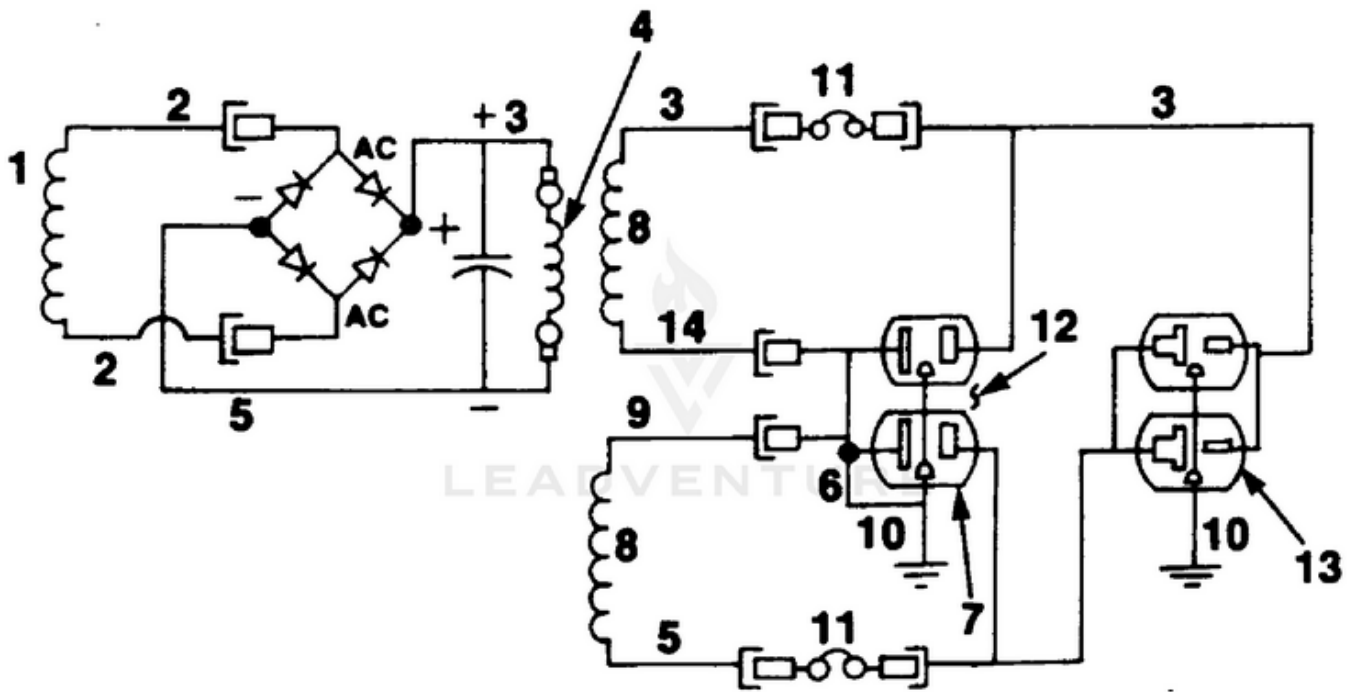

EH4400 Generator UT-03638 - Wiring Diagram

Rendered by LeadVenture, Inc.

Ref #	Part #	Description	Qty	Context	Note	MSRP
1		QUAD COIL	1			
2		YELLOW	1			
3		RED	1			
4		FIELD COIL	1			
5		BLACK	1			
6		GREEN	1			
7		RECEPTACLE (120V)	1			
8		MAIN COIL (120V)	1			
9		WHITE	1			
10		GROUND	1			
11		CIRCUIT BREAKER	1			
12		TAB BROKEN	1			
13		RECEPTACLE (240V)	1			
14		BROWN	1