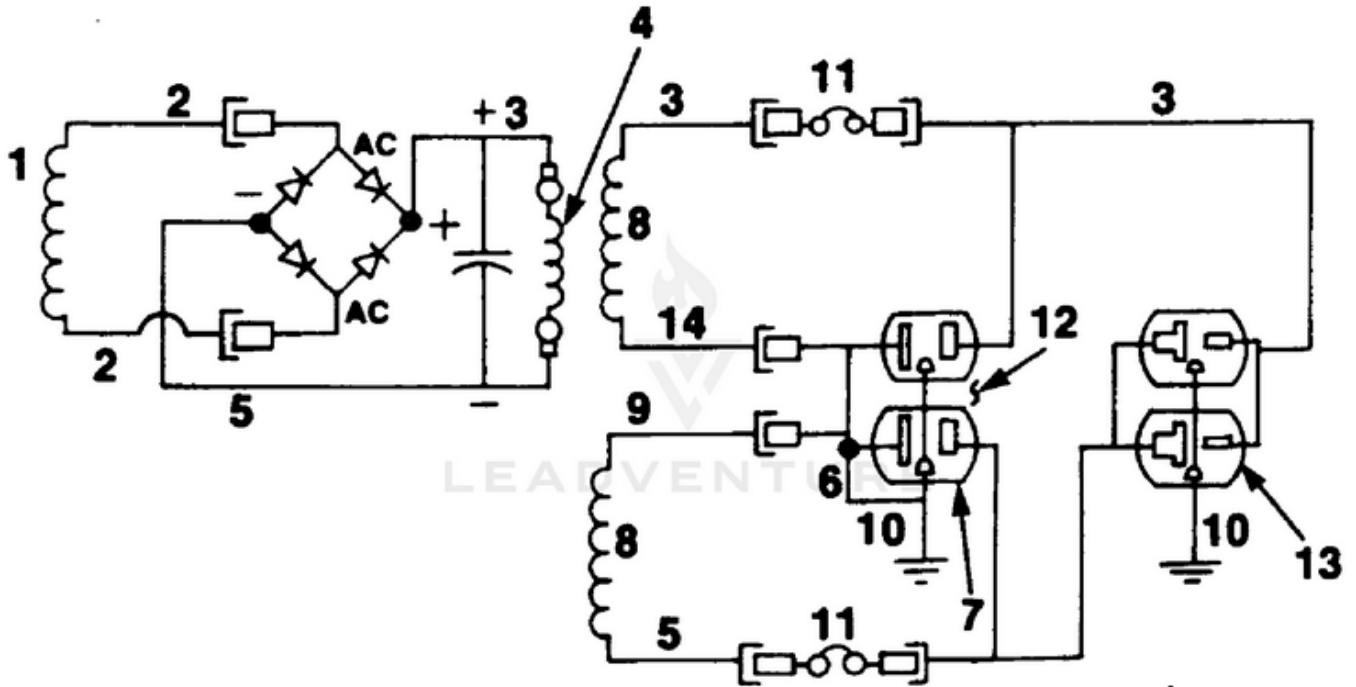

EH4000HD/CSA Generator UT-03754 - Wiring Diagram

Rendered by LeadVenture, Inc.

Ref #	Part #	Description	Qty	Context Note
1		QUAD COIL	1	
2		YELLOW	1	
3		RED	1	
4		FIELD COIL	1	
5		BLACK	1	
6		GREEN	1	
7		RECEPTACLE (120V)	1	
8		MAIN COIL (120V)	1	
9		WHITE	1	
10		GROUND	1	
11		CIRCUIT BREAKER	1	
12		TAB BROKEN	1	
13		RECEPTACLE (240V)	1	
14		BROWN	1