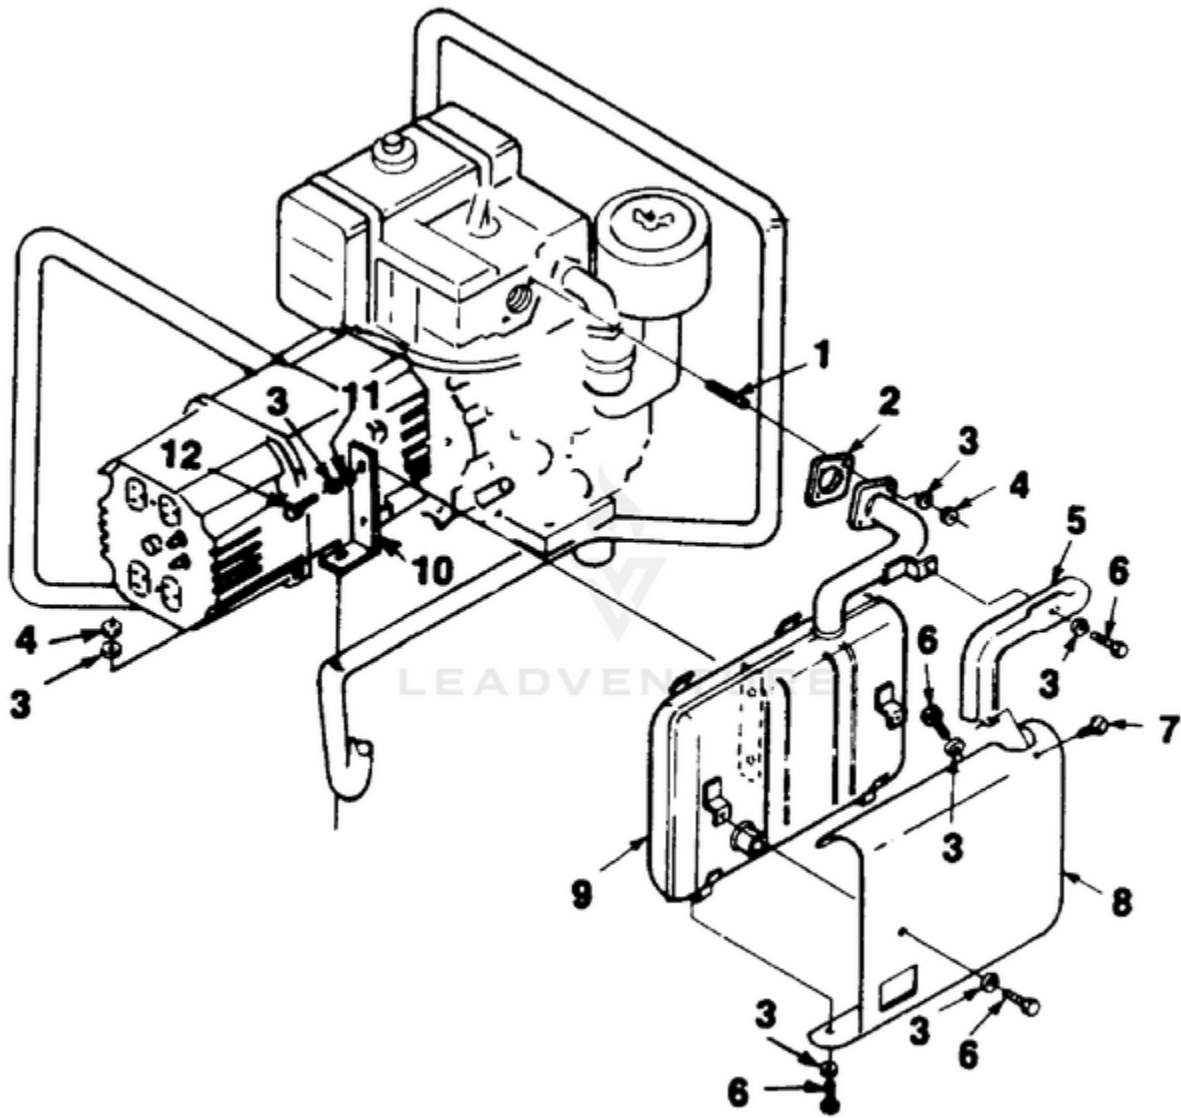

EH4000HD/CSA Generator UT-03754 - Muffler Kit

Rendered by LeadVenture, Inc.

Ref #	Part #	Description	Qty	Context Note
	A49945A	MUFFLER KIT	1	
1	69438	STUD	2	
2	49370	GASKET- Muffler	1	
3	83009	WASHER- Lock (1/4")	11	
4	96212	NUT- (1/4-28)	3	
5	49421	SHIELD- Muffler	1	
6	80044	BOLT- (1/4-20 x 1")	7	
7	82279	SCREW- (8-18 x 3/8")	1	
8	49419	SHIELD- Muffler	1	
9	49372	MUFFLER	1	
10	03043	BRACKET- Support	1	
11	84006	WASHER- Flat	2	
12	80049	BOLT- (1/4-20 x 1/2")	1