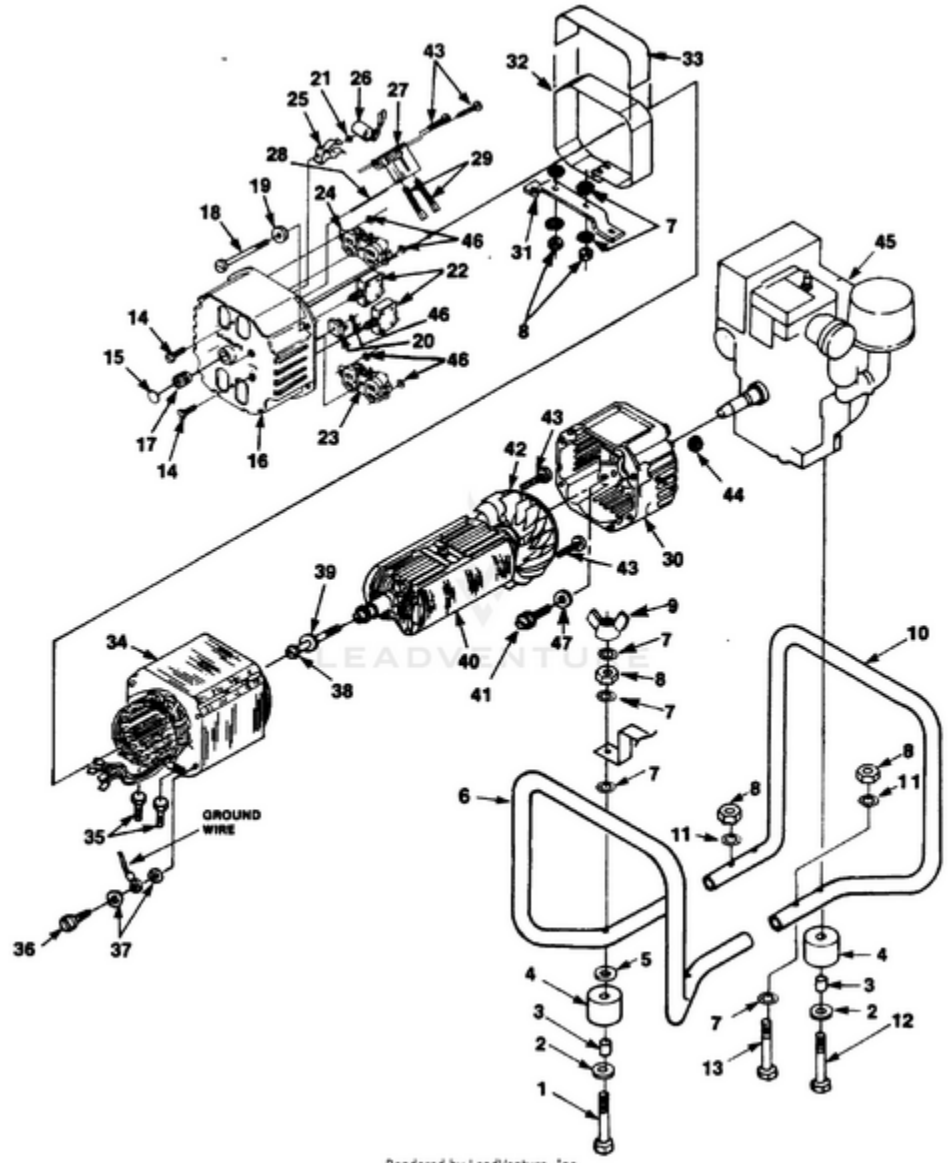

EH4000HD/CSA Generator UT-03754 - Generator

Rendered by LeadVenture, Inc.

Ref #	Part #	Description	Qty	Context Note
1	80089	SCREW	4	
2	84046	WASHER- Flat (5/16")	4	
3	49733	SPACER- Foot	4	
4	48789	FOOT	4	
5	84058	WASHER- Flat (5/16")	6	
6	028431	MEMBER- Frame (gen. end)	1	
7	83033	WASHER- Lock (ext./Int.)	8	
8	81162	NUT- Hex (5/16-18)	8	
9	81015	NUT- Wing	1	
10	028421	MEMBER- Frame (eng. end)	1	
11	83081	WASHER- Lock (Int.)	5	
12	82530	SCREW- (5/16 x 3 1/4")	2	
13	JA400200	SCREW	1	
14	80630	SCREW- Mach. pan hd.	2	
15	02438	PLUG- Expansion	1	
16	023625A	BRUSH HEAD	1	
17	03044	BEARING- Needle	1	
18	4885306	BOLT- Stator	4	
19	84124	WASHER- Flat	4	
20	95672	RECTIFIER	1	
21	02436	WASHER- Shaft retention	1	
22	01649	BREAKER- Circuit (15 amp.)	2	
23	03613	RECEPTACLE- (240 V) (Nema 5-15R)	1	
24	498031	RECEPTACLE- Duplex (Nema 5-15R)	1	
25	02435	CLIP-Spring cap	1	
26	A02860	CAPACITOR (w/ Lead)	1	
27	02365	BRUSH HOLDER	1	
	A03035	BRUSH & RETAINER KIT	1	
28	02857	PIN- Retaining	1	

Ref #	Part #	Description	Qty	Context Note
29	02664	BRUSH	2	
30	020266	BELL- End	1	
31	028451	BRACKET- Generator support	1	
32	028781	WRAPPER- Stator	1	
33	03736	DECAL- Warning	1	
34	A02796S	STATOR	1	
35	80083	SCREW- 5/16-18 x 3/4"	2	
36	82538	SCREW	1	
37	83121	WASHER- Lock (int./ext)	2	
38	4885210	BOLT- Rotor	1	
39	03433	WASHER	1	
40	A02799AS	ROTOR	1	
41	80187	SCREW-(3/8-16 x 7/8")	4	
42	A04013	FAN- Generator	1	
43	82526	SCREW- Pan hd.	4	
44	81267	NUT- Hex	4	
45		ENGINE	1	For engine replacement parts locate the engine brand name model number, and type number and consult the appropriate dealer in your area.
46	02437	WASHER- Shaft retention	5	
47	83078	WASHER- Lock (3/8")	4	