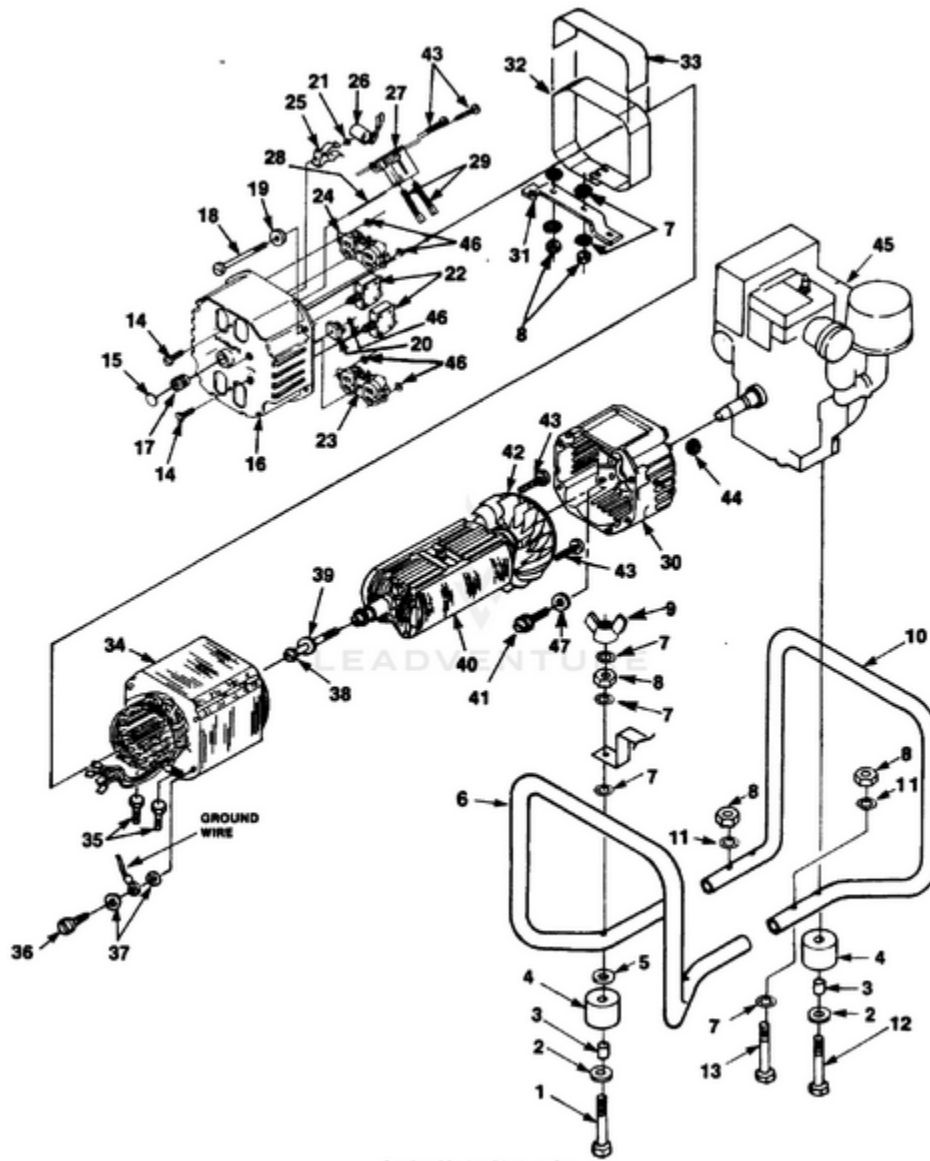

EH4000HD/CSA Generator UT-03754 - Generator II

Rendered by LeadVenture, Inc.

Ref #	Part #	Description	Qty	Context Note
1	80089	SCREW	4	
2	84046	WASHER- Flat (5/16")	4	
3	49733	SPACER- Foot	4	
4	48789	FOOT	4	
5	84058	WASHER- Flat (5/16")	6	
6	028431	MEMBER- Frame	1	(gen. end)
7	83033	WASHER- Lock	8	(ext./Int.)
8	81162	NUT- Hex (5/16-18)	8	
9	81015	NUT- Wing	1	
10	028421	MEMBER- Frame	1	(eng. end)
11	83081	WASHER- Lock	5	(Int.)
12	82530	SCREW- (5/16 x 3 1/4")	2	
13	JA400200	SCREW	1	
14	80630	SCREW- Mach. pan hd.	2	
15	02438	PLUG- Expansion	1	
16	023623	BRUSH HEAD	1	
17	03044	BEARING- Needle	1	
18	4885306	BOLT- Stator	4	
19	84124	WASHER- Flat	4	
20	95672	RECTIFIER	1	
21	02436	WASHER- Shaft retention	1	
22	49831	BREAKER- Circuit (20 amp.)	2	
23	02863	RECEPTACLE- (240 V) (Nema 6-20R)	1	
24	50991	RECEPTACLE- Duplex(Nema 5-15R)	1	
25	02435	CLIP-Spring cap	1	
26	A02860	CAPACITOR	1	(w/Lead)
27	02365	BRUSH HOLDER	1	
	A03035	BRUSH & RETAINER KIT	1	
28	02857	PIN- Retaining	1	
29	02664	BRUSH	2	
30	020266	BELL- End	1	
31	028451	BRACKET- Generator support	1	
32	028781	WRAPPER- Stator	1