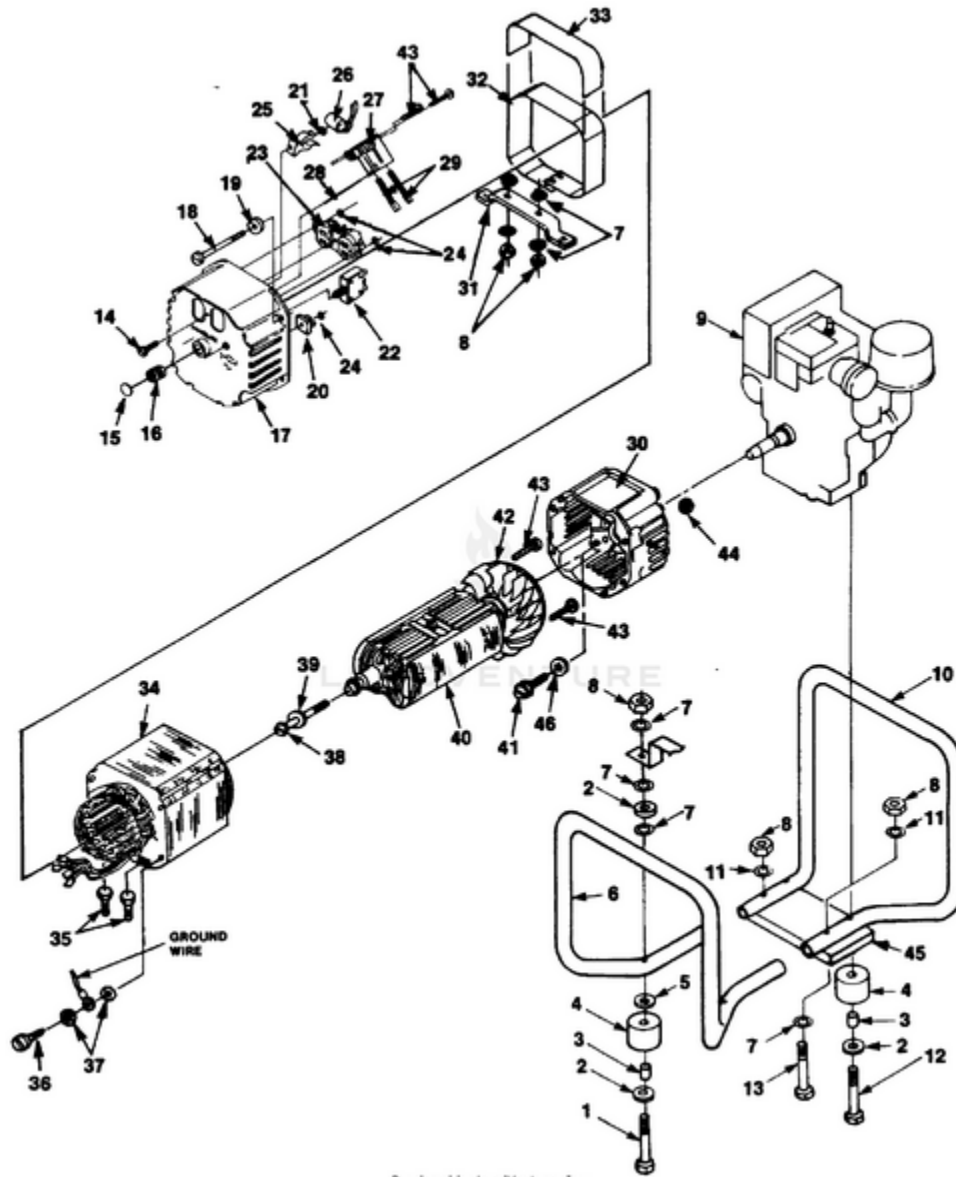

EH2500HDA/CSA Generator UT-03707-A - Generator I

Rendered by LeadVenture, Inc.

Ref #	Part #	Description	Qty	Context Note
1	80089	SCREW	2	
2	84046	WASHER- Flat (5/16")	4	
3	49733	SPACER- Foot	4	
4	48789	FOOT	4	
5	84058	WASHER- Flat (5/16")	2	
6	028671	MEMBER- Frame (gen. end)	1	
7	83033	WASHER- Lock (ext./Int.)	8	
8	81162	NUT- Hex (5/16-18)	9	
9		ENGINE	1	For engine replacement parts locate the engine brand name model number, and type number and consult the appropriate dealer in your area.
10	028661	MEMBER- Frame	1	(eng. end)
11	83081	WASHER- Lock	9	(Int.)
12	82530	SCREW- (5/16 x 3 1/4")	2	
13	JA400200	SCREW	2	
14	80630	SCREW- Mach. pan hd.	1	
15	02438	PLUG- Expansion	1	
16	03044	BEARING- Needle	1	
17	023624	BRUSH HEAD	1	
18	4885305	BOLT- Stator	4	
19	84124	WASHER- Flat	4	
20	95672	RECTIFIER	1	
21	02436	WASHER- Shaft retention	1	
22	49831	BREAKER- Circuit (20 amp.)	1	
23	50991	RECEPTACLE- Duplex (Nema 5-15R)	1	
24	02437	WASHER- Shaft Retention	3	
25	02435	CLIP- Spring cap	1	
26	A02860	CAPACITOR	1	(w/Lead)
27	02365	BRUSH HOLDER	1	
	A03035	BRUSH & RETAINER KIT	1	
28	02857	PIN	1	

<b>Ref #</b>	<b>Part #</b>	<b>Description</b>	<b>Qty</b>	<b>Context Note</b>
29	02664	BRUSH	2	
30	020266	BELL- End	1	
31	028441	BRACKET- Generator support	1	
32	028771	WRAPPER- Stator	1	
33	02981	DECAL- Warning	1	
34	A02797S	STATOR	1	
35	80083	SCREW- 5/16-18 x 3/4"	2	
36	82538	SCREW	1	
37	83121	WASHER- Lock	2	(int./ext)
38	4885211	BOLT- Rotor	1	
39	03433	WASHER	1	
40	A02800AS	ROTOR	1	
41	80604	SCREW	4	
42	A04013	FAN- Generator	1	
43	82526	SCREW- Pan hd.	4	
44	81267	NUT- Hex	4	
45	498421	PLATE- Frame	1	
46	83078	WASHER- Lock	4	