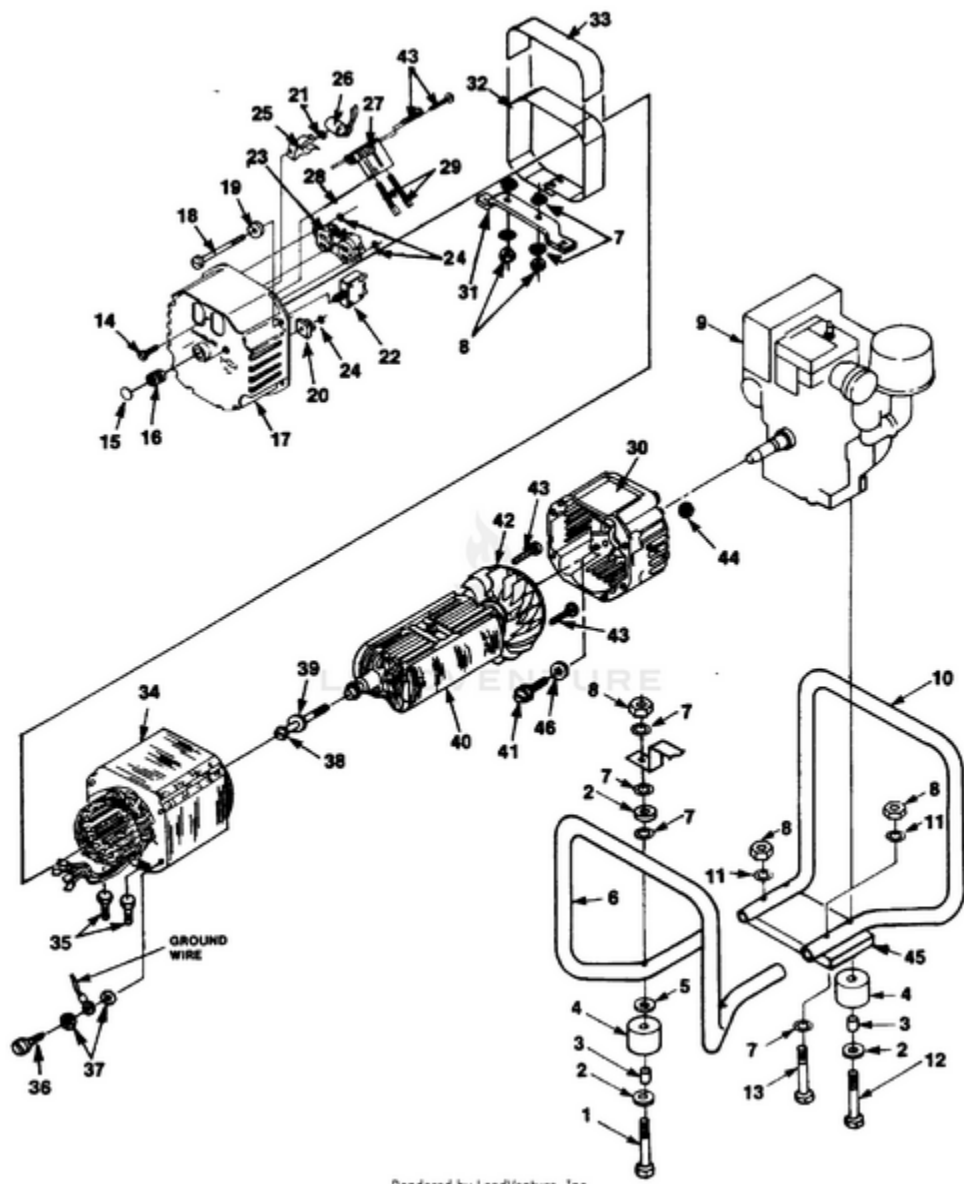

EH2500HD/CSA Generator UT-03707 - Generator

Rendered by LeadVenture, Inc.

Ref #	Part #	Description	Qty	Context Note
1	80089	SCREW	2	
2	84046	WASHER- Flat (5/16")	4	
3	49733	SPACER- Foot	4	
4	48789	FOOT	4	
5	84058	WASHER- Flat (5/16")	2	
6	028671	MEMBER- Frame (gen. end)	1	
7	83033	WASHER- Lock (ext./Int.)	8	
8	81162	NUT- Hex (5/16-18)	9	
9		ENGINE	1	For engine replacement parts locate the engine brand name model number, and type number and consult the appropriate dealer in your area.
10	028661	MEMBER- Frame (eng. end)	1	
11	83081	WASHER- Lock (Int.)	9	
12	82530	SCREW- (5/16 x 3 1/4")	2	
13	JA400200	SCREW	2	
14	80630	SCREW- Mach. pan hd.	1	
15	02438	PLUG- Expansion	1	
16	03044	BEARING- Needle	1	
17	023626A	BRUSH HEAD	1	
18	4885305	BOLT- Stator	4	
19	84124	WASHER- Flat	4	
20	95672	RECTIFIER	1	
21	02436	WASHER- Shaft retention	1	
22	49831	BREAKER- Circuit (20 amp.)	1	
23	49832	RECEPTACLE- Duplex (Nema 5-20R)	1	
24	02437	WASHER- Shaft Retention	3	
25	02435	CLIP- Spring cap	1	
26	A02860	CAPACITOR (w/ Lead)	1	
27	02365	BRUSH HOLDER	1	

<b>Ref #</b>	<b>Part #</b>	<b>Description</b>	<b>Qty</b>	<b>Context Note</b>
	A03035	BRUSH & RETAINER KIT	1	
28	02857	PIN	1	
29	02664	BRUSH	2	
30	020266	BELL- End	1	
31	028441	BRACKET- Generator support	1	
32	028771	WRAPPER- Stator	1	
33	02981	DECAL- Warning	1	
34	A02797S	STATOR	1	
35	80083	SCREW- 5/16-18 x 3/4"	2	
36	82538	SCREW	1	
37	83121	WASHER- Lock (int./ext)	2	
38	4885211	BOLT- Rotor	1	
39	03433	WASHER	1	
40	A02800AS	ROTOR	1	
41	80604	SCREW	4	
42	A04013	FAN- Generator	1	
43	82526	SCREW- Pan hd.	4	
44	81267	NUT- Hex	4	
45	498421	PLATE- Frame	1	
46	83078	WASHER- Lock	4	