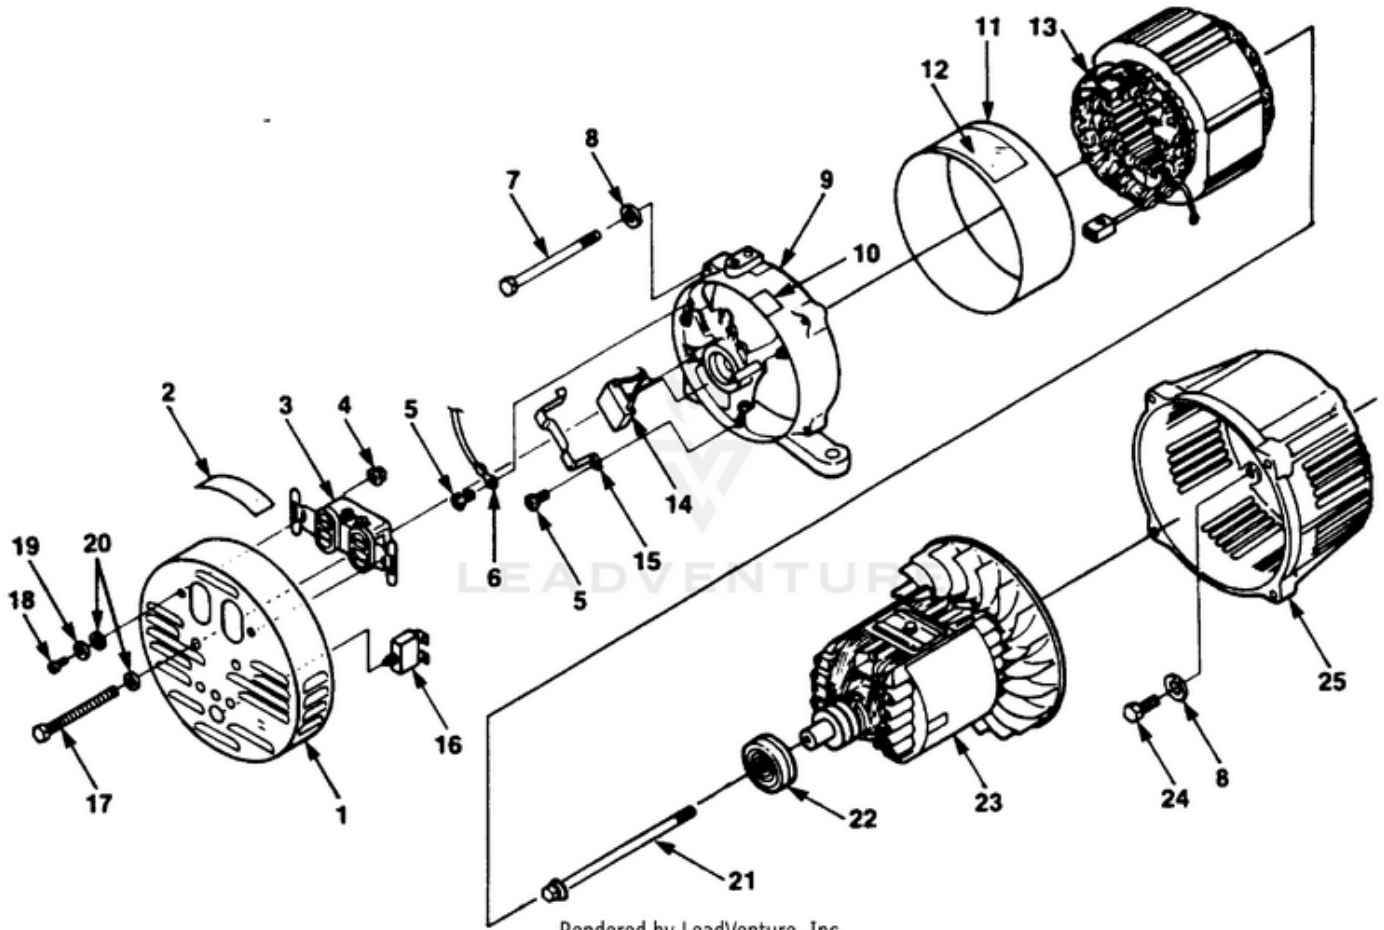

EH2500CSA Generator UT-03646 - Engine & Frame

Ref #	Part #	Description	Qty	Context Note
1		ENGINE (EH2500)	1	
2	49613	DECAL- Warning	1	
3	498081	MEMBER- Frame (engine)	1	
4	81162	NUT- Hex (5/16-18)	7	
5	83081	WASHER- Lock int. (5/16")	1	
6	83033	WASHER- Lock ext./int.	16	
7	JA400200	BOLT- Engine (rear)	2	
8	84032	WASHER- Flat (5/16")	4	
9	49733	SPACER- Foot	4	
10	48789	FOOT	4	
11	JA400204	SCREW- Cap hex. hd. (5/16-18 x 3")	2	
12	84058	WASHER- Flat (5/16")	4	
13	49490	DECAL- Ground	1	
14	498091	FRAME- Member (generator)	1	
15	498421	PLATE- Frame	1	
16	82530	BOLT- Engine (front)	2	

EH2500CSA Generator UT-03646 - Generator

Rendered by LeadVenture, Inc.

Ref #	Part #	Description	Qty	Context Note
1	0120907	END COVER	1	
2	49495	DECAL- Warning	1	
3	50991	RECEPTACLE (120V) (EH2500)	1	
	49832	RECEPTACLE (120V) (EH2500 CSA)	1	
4	81009	NUT (120V receptacle)	2	
5	0120911	SCREW- (m5 x 12mm) (brush holder)	3	
6	A47610	LEAD- Electrical (ground)	1	
7	0120913	BOLT- Stator	4	
8	83033	WASHER- Lock ext./int.	2	
9	0120905	END BELL	1	
10	0120910	GROMMET	1	
11	0120902	COVER- Stator	1	
12	49641	DECAL- Output	1	
13	0120901	STATOR	1	
14	0120906	CAPACITOR	1	
15	0120909	HOLDER- Capacitor	1	
16	49831	BREAKER- Circuit (20 amp)	1	
17	0120912	BOLT- Cover (m5)	2	
18	80260	SCREW (120V receptacle)	2	
19	83022	WASHER- Lock	2	
20	84111	WASHER- Flat	2	
21	0120908	BOLT- Rotor	1	
22	0120904	BEARING- Ball	1	
23	0120903	ROTOR	1	
24	80604	SCREW- Hex hd. (3/8-16 x 1")	1	
25	0120916	ADAPTER	1	
	0120914	HARNESS- Wire (not shown)	1	