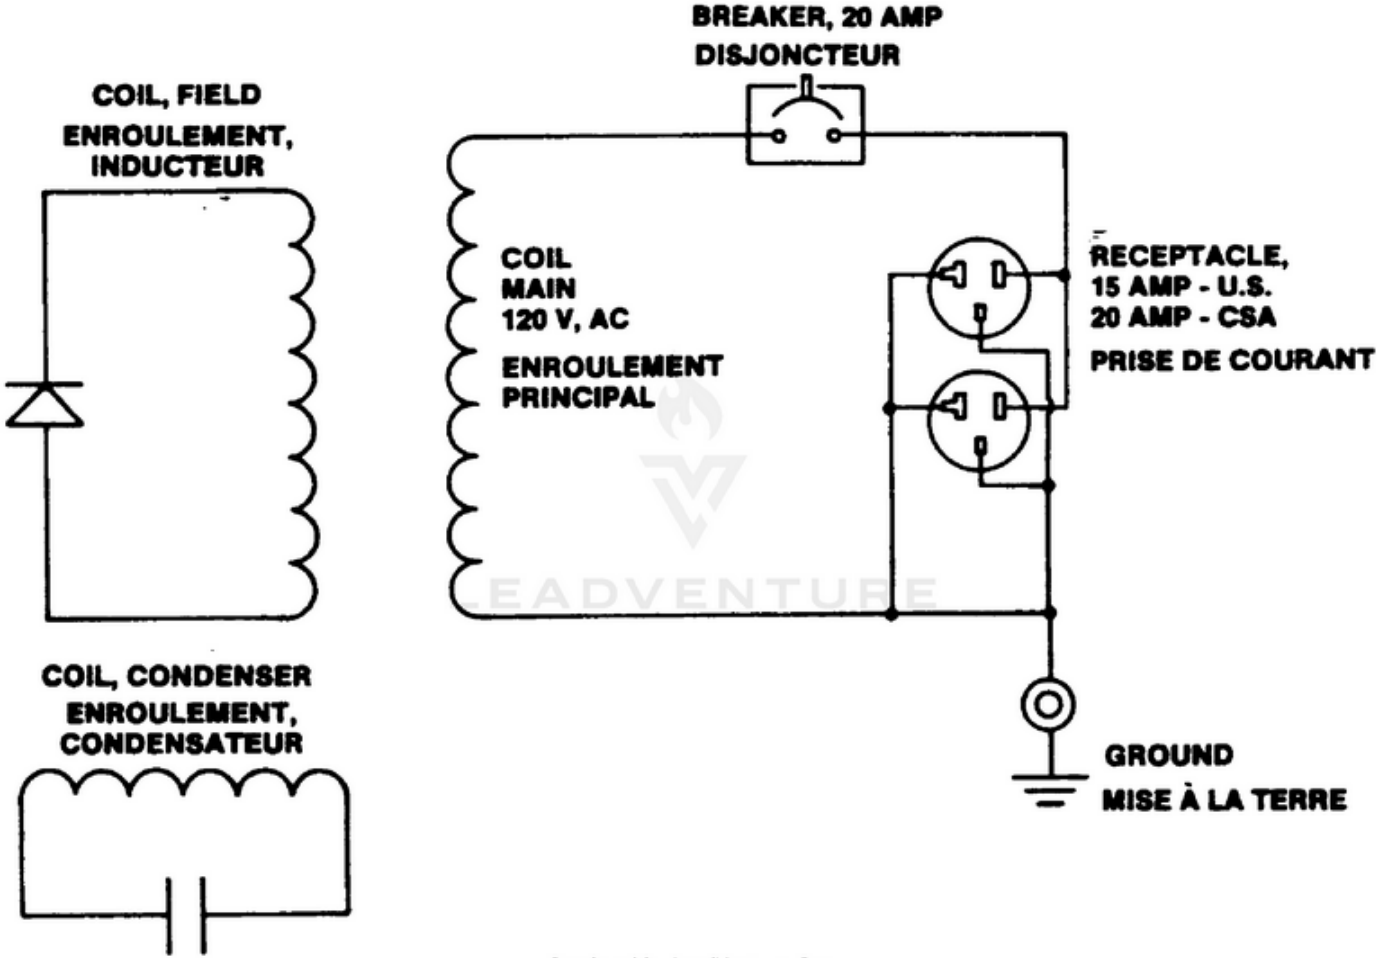

EH2500CSA Generator UT-03646 - Engine & Frame

Ref #	Part #	Description	Qty	Context Note
1		ENGINE (EH2500)	1	
2	49613	DECAL- Warning	1	
3	498081	MEMBER- Frame (engine)	1	
4	81162	NUT- Hex (5/16-18)	7	
5	83081	WASHER- Lock int. (5/16")	1	
6	83033	WASHER- Lock ext./int.	16	
7	JA400200	BOLT- Engine (rear)	2	
8	84032	WASHER- Flat (5/16")	4	
9	49733	SPACER- Foot	4	
10	48789	FOOT	4	
11	JA400204	SCREW- Cap hex. hd. (5/16-18 x 3")	2	
12	84058	WASHER- Flat (5/16")	4	
13	49490	DECAL- Ground	1	
14	498091	FRAME- Member (generator)	1	
15	498421	PLATE- Frame	1	
16	82530	BOLT- Engine (front)	2	

EH2500CSA Generator UT-03646 - Generator

Rendered by LeadVenture, Inc.

Ref #	Part #	Description	Qty	Context Note
1	0120907	END COVER	1	
2	49495	DECAL- Warning	1	
3	50991	RECEPTACLE (120V) (EH2500)	1	
	49832	RECEPTACLE (120V) (EH2500 CSA)	1	
4	81009	NUT (120V receptacle)	2	
5	0120911	SCREW- (m5 x 12mm) (brush holder)	3	
6	A47610	LEAD- Electrical (ground)	1	
7	0120913	BOLT- Stator	4	
8	83033	WASHER- Lock ext./int.	2	
9	0120905	END BELL	1	
10	0120910	GROMMET	1	
11	0120902	COVER- Stator	1	
12	49641	DECAL- Output	1	
13	0120901	STATOR	1	
14	0120906	CAPACITOR	1	
15	0120909	HOLDER- Capacitor	1	
16	49831	BREAKER- Circuit (20 amp)	1	
17	0120912	BOLT- Cover (m5)	2	
18	80260	SCREW (120V receptacle)	2	
19	83022	WASHER- Lock	2	
20	84111	WASHER- Flat	2	
21	0120908	BOLT- Rotor	1	
22	0120904	BEARING- Ball	1	
23	0120903	ROTOR	1	
24	80604	SCREW- Hex hd. (3/8-16 x 1")	1	
25	0120916	ADAPTER	1	
	0120914	HARNESS- Wire (not shown)	1	