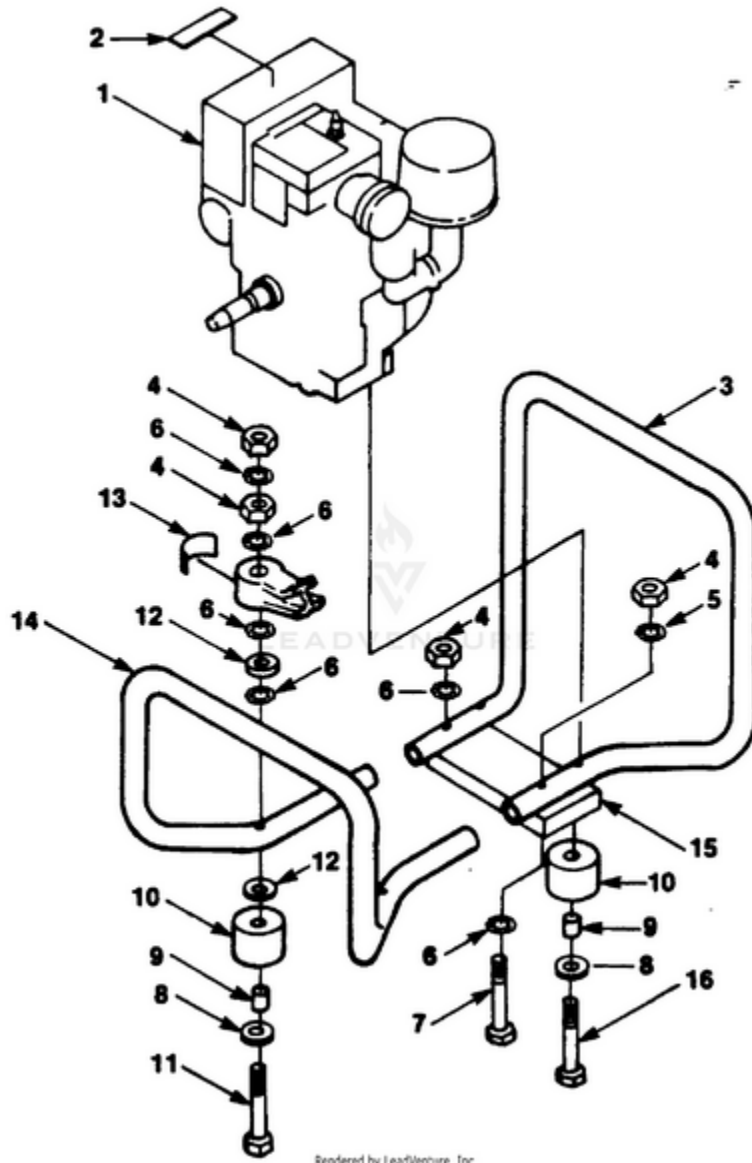

EH2500CSA Generator UT-03646 - Engine & Frame

Ref #	Part #	Description	Qty	Context Note
1		ENGINE (EH2500)	1	
2	49613	DECAL- Warning	1	
3	498081	MEMBER- Frame (engine)	1	
4	81162	NUT- Hex (5/16-18)	7	
5	83081	WASHER- Lock int. (5/16")	1	
6	83033	WASHER- Lock ext./int.	16	
7	JA400200	BOLT- Engine (rear)	2	
8	84032	WASHER- Flat (5/16")	4	
9	49733	SPACER- Foot	4	
10	48789	FOOT	4	
11	JA400204	SCREW- Cap hex. hd. (5/16-18 x 3")	2	
12	84058	WASHER- Flat (5/16")	4	
13	49490	DECAL- Ground	1	
14	498091	FRAME- Member (generator)	1	
15	498421	PLATE- Frame	1	
16	82530	BOLT- Engine (front)	2	

EH2500CSA Generator UT-03646 - Generator

Rendered by LeadVenture, Inc.

Ref #	Part #	Description	Qty	Context Note
1	0120907	END COVER	1	
2	49495	DECAL- Warning	1	
3	50991	RECEPTACLE (120V) (EH2500)	1	
	49832	RECEPTACLE (120V) (EH2500 CSA)	1	
4	81009	NUT (120V receptacle)	2	
5	0120911	SCREW- (m5 x 12mm) (brush holder)	3	
6	A47610	LEAD- Electrical (ground)	1	
7	0120913	BOLT- Stator	4	
8	83033	WASHER- Lock ext./int.	2	
9	0120905	END BELL	1	
10	0120910	GROMMET	1	
11	0120902	COVER- Stator	1	
12	49641	DECAL- Output	1	
13	0120901	STATOR	1	
14	0120906	CAPACITOR	1	
15	0120909	HOLDER- Capacitor	1	
16	49831	BREAKER- Circuit (20 amp)	1	
17	0120912	BOLT- Cover (m5)	2	
18	80260	SCREW (120V receptacle)	2	
19	83022	WASHER- Lock	2	
20	84111	WASHER- Flat	2	
21	0120908	BOLT- Rotor	1	
22	0120904	BEARING- Ball	1	
23	0120903	ROTOR	1	
24	80604	SCREW- Hex hd. (3/8-16 x 1")	1	
25	0120916	ADAPTER	1	
	0120914	HARNESS- Wire (not shown)	1	