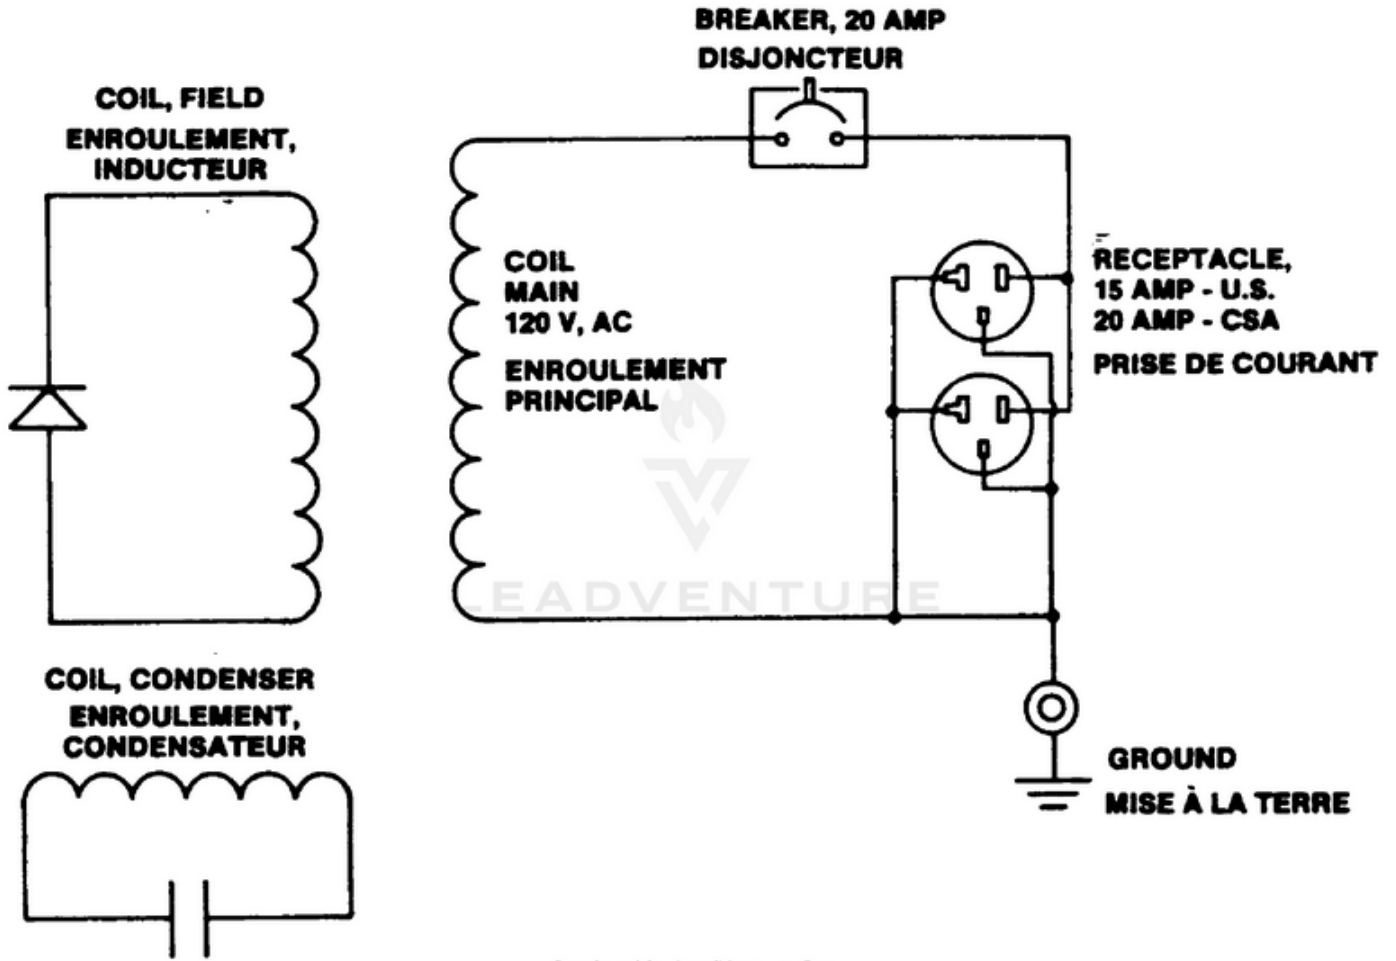

Ref #	Part #	Description	Qty	Context Note
1	0120907	END COVER	1	
2	49495	DECAL- Warning	1	
3	50991	RECEPTACLE (120V) (EH2500)	1	
	49832	RECEPTACLE (120V) (EH2500 CSA)	1	
4	81009	NUT (120V receptacle)	2	
5	0120911	SCREW- (m5 x 12mm) (brush holder)	3	
6	A47610	LEAD- Electrical (ground)	1	
7	0120913	BOLT- Stator	4	
8	83033	WASHER- Lock ext./int.	2	
9	0120905	END BELL	1	
10	0120910	GROMMET	1	
11	0120902	COVER- Stator	1	
12	49641	DECAL- Output	1	
13	0120901	STATOR	1	
14	0120906	CAPACITOR	1	
15	0120909	HOLDER- Capacitor	1	
16	49831	BREAKER- Circuit (20 amp)	1	
17	0120912	BOLT- Cover (m5)	2	
18	80260	SCREW (120V receptacle)	2	
19	83022	WASHER- Lock	2	
20	84111	WASHER- Flat	2	
21	0120908	BOLT- Rotor	1	
22	0120904	BEARING- Ball	1	
23	0120903	ROTOR	1	
24	80604	SCREW- Hex hd. (3/8-16 x 1")	1	
25	0120916	ADAPTER	1	
	0120914	HARNESS- Wire (not shown)	1	

EH2500 Generator UT-03644 - Wiring Diagram

Rendered by LeadVenture, Inc.