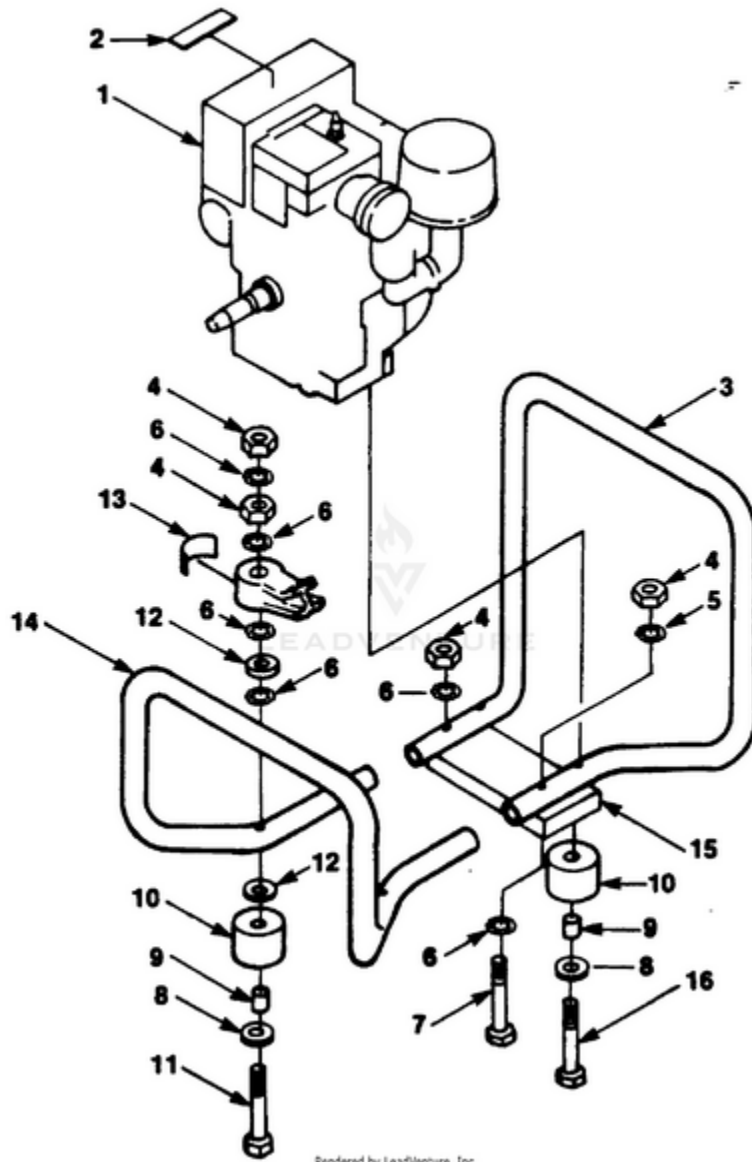

EH2500 Generator UT-03644 - Engine & Frame

Rendered by LeadVenture, Inc.

<b>Ref #</b>	<b>Part #</b>	<b>Description</b>	<b>Qty</b>	<b>Context Note</b>
1		ENGINE (EH2500)	1	
2	49613	DECAL- Warning	1	
3	498081	MEMBER- Frame (engine)	1	
4	81162	NUT- Hex (5/16-18)	7	
5	83081	WASHER- Lock int. (5/16")	1	
6	83033	WASHER- Lock ext./int.	16	
7	JA400200	BOLT- Engine (rear)	2	
8	84032	WASHER- Flat (5/16")	4	
9	49733	SPACER- Foot	4	
10	48789	FOOT	4	
11	JA400204	SCREW- Cap hex. hd. (5/16-18 x 3")	2	
12	84058	WASHER- Flat (5/16")	4	
13	49490	DECAL- Ground	1	
14	498091	FRAME- Member (generator)	1	
15	498421	PLATE- Frame	1	
16	82530	BOLT- Engine (front)	2	

EH2500 Generator UT-03644 - Generator

Ref #	Part #	Description	Qty	Context Note
1	0120907	END COVER	1	
2	49495	DECAL- Warning	1	
3	50991	RECEPTACLE (120V) (EH2500)	1	
	49832	RECEPTACLE (120V) (EH2500 CSA)	1	
4	81009	NUT (120V receptacle)	2	
5	0120911	SCREW- (m5 x 12mm) (brush holder)	3	
6	A47610	LEAD- Electrical (ground)	1	
7	0120913	BOLT- Stator	4	
8	83033	WASHER- Lock ext./int.	2	
9	0120905	END BELL	1	
10	0120910	GROMMET	1	
11	0120902	COVER- Stator	1	
12	49641	DECAL- Output	1	
13	0120901	STATOR	1	
14	0120906	CAPACITOR	1	
15	0120909	HOLDER- Capacitor	1	
16	49831	BREAKER- Circuit (20 amp)	1	
17	0120912	BOLT- Cover (m5)	2	
18	80260	SCREW (120V receptacle)	2	
19	83022	WASHER- Lock	2	
20	84111	WASHER- Flat	2	
21	0120908	BOLT- Rotor	1	
22	0120904	BEARING- Ball	1	
23	0120903	ROTOR	1	
24	80604	SCREW- Hex hd. (3/8-16 x 1")	1	
25	0120916	ADAPTER	1	
	0120914	HARNESS- Wire (not shown)	1	

EH2500 Generator UT-03644 - Wiring Diagram

Rendered by LeadVenture, Inc.