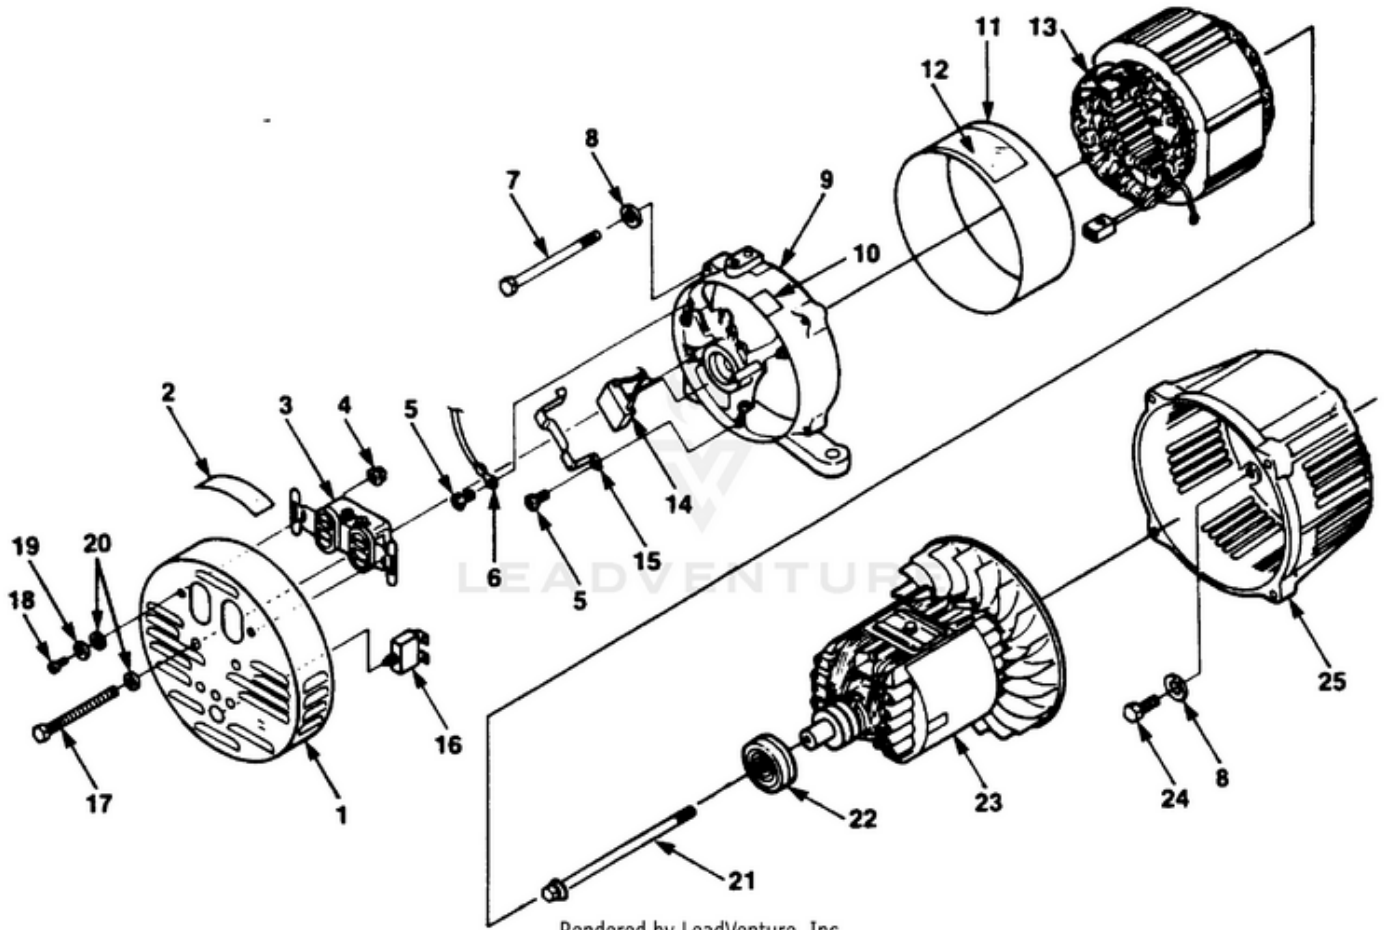

EH2500 Generator UT-03644 - Engine & Frame

Rendered by LeadVenture, Inc.

<b>Ref #</b>	<b>Part #</b>	<b>Description</b>	<b>Qty</b>	<b>Context Note</b>
1		ENGINE (EH2500)	1	
2	49613	DECAL- Warning	1	
3	498081	MEMBER- Frame (engine)	1	
4	81162	NUT- Hex (5/16-18)	7	
5	83081	WASHER- Lock int. (5/16")	1	
6	83033	WASHER- Lock ext./int.	16	
7	JA400200	BOLT- Engine (rear)	2	
8	84032	WASHER- Flat (5/16")	4	
9	49733	SPACER- Foot	4	
10	48789	FOOT	4	
11	JA400204	SCREW- Cap hex. hd. (5/16-18 x 3")	2	
12	84058	WASHER- Flat (5/16")	4	
13	49490	DECAL- Ground	1	
14	498091	FRAME- Member (generator)	1	
15	498421	PLATE- Frame	1	
16	82530	BOLT- Engine (front)	2	

EH2500 Generator UT-03644 - Generator

Ref #	Part #	Description	Qty	Context Note
1	0120907	END COVER	1	
2	49495	DECAL- Warning	1	
3	50991	RECEPTACLE (120V) (EH2500)	1	
	49832	RECEPTACLE (120V) (EH2500 CSA)	1	
4	81009	NUT (120V receptacle)	2	
5	0120911	SCREW- (m5 x 12mm) (brush holder)	3	
6	A47610	LEAD- Electrical (ground)	1	
7	0120913	BOLT- Stator	4	
8	83033	WASHER- Lock ext./int.	2	
9	0120905	END BELL	1	
10	0120910	GROMMET	1	
11	0120902	COVER- Stator	1	
12	49641	DECAL- Output	1	
13	0120901	STATOR	1	
14	0120906	CAPACITOR	1	
15	0120909	HOLDER- Capacitor	1	
16	49831	BREAKER- Circuit (20 amp)	1	
17	0120912	BOLT- Cover (m5)	2	
18	80260	SCREW (120V receptacle)	2	
19	83022	WASHER- Lock	2	
20	84111	WASHER- Flat	2	
21	0120908	BOLT- Rotor	1	
22	0120904	BEARING- Ball	1	
23	0120903	ROTOR	1	
24	80604	SCREW- Hex hd. (3/8-16 x 1")	1	
25	0120916	ADAPTER	1	
	0120914	HARNESS- Wire (not shown)	1	