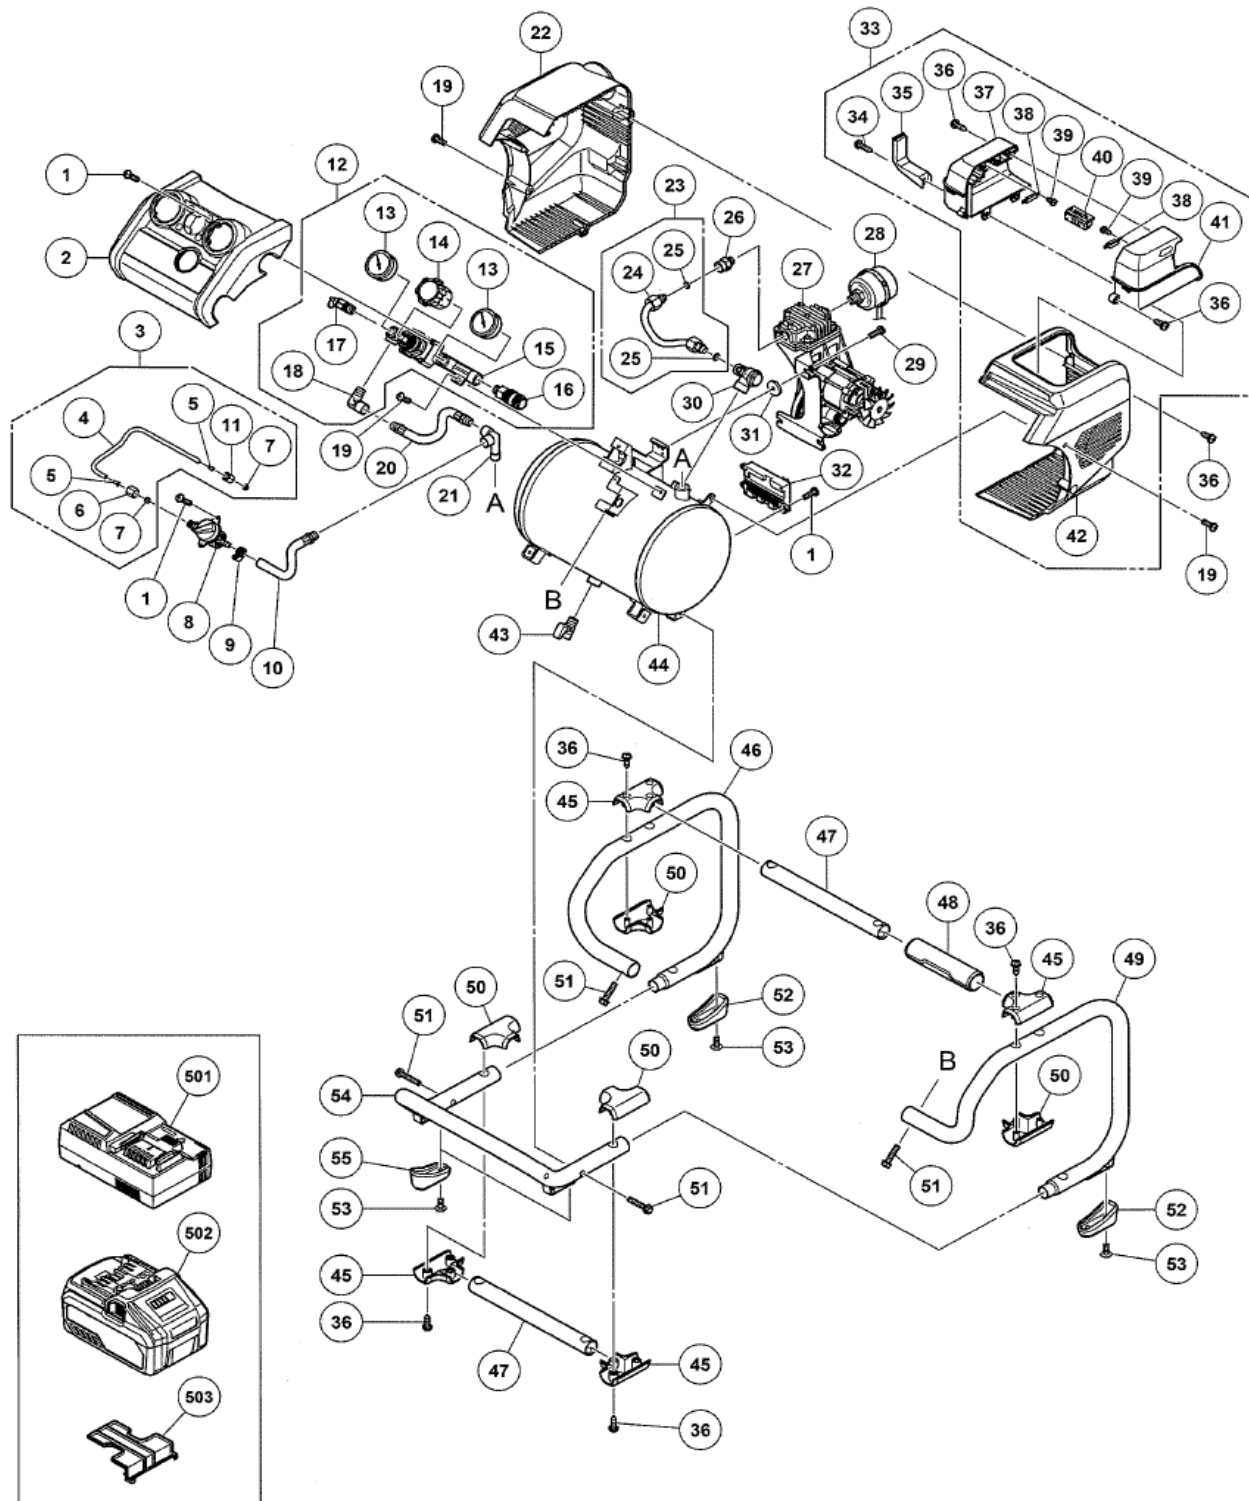

ELECTRIC TOOL PARTS LIST

■ CORDLESS AIR COMPRESSOR

2021 • 06 • 22

Model EC 36DA

(E1)

PARTS

EC36DA

ITEM NO.	CODE NO.	DESCRIPTION	NO. USED	REMARKS
1	377703	PAN HEAD SCREW M4x10	8	
2	377719	FRONT PANEL	1	
3	377713	UNLOADING PIPE ASS'Y	1	
4	377714	UNLOADING TUBE	1	
5	377715	UNLOAD TUBE INTERLINING	2	
6	377717	NUT(B)	1	
7	377718	COPPER RING	2	
8	377712	3-IN-1 PRESSURE SWITCH	1	
9	377756	HOSE BAND	1	
10	377711	CONNECTING HOSE	1	
11	377716	NUT(A)	1	
12	377721	REGULATING VALVE ASS'Y	1	
13	377727	PRESSURE GAUGE	2	
14	377725	REGULATOR KNOB	1	
15	377722	REGULATING VALVE	1	
16	377723	QUICK COUPLING	1	
17	377726	SAFETY VALVE	1	
18	377724	ELBOW	1	
19	377720	PAN HEAD SCREW M5	5	
20	377728	HOSE ASS'Y	1	
21	377733	THREE-WAY ELBOW	1	
22	377729	HOUSING(A)	1	
23	377730	PIPE ASS'Y	1	
24	377731	EXHAUST PIPE	1	
25	377732	O RING	2	
26	377735	JOINT	1	
27	377702	PUMP ASS'Y	1	
28	377736	AIR CLEANER	1	
29	377738	PAN HEAD SCREW M6	3	
30	377734	CHECK VAVLE	1	
31	377737	PUMP RUBBER	3	
32	377704	CONTROLLER	1	
33	377747	HOUSING(B) ASS'Y	1	
34	377755	SELF-TAPPING SCREW ST4.2x19	2	
35	377754	SUPPORT PLATE	1	
36	377746	SELF-TAPPING SCREW ST4.2x16	19	
37	377748	BATTERY HOLDER (A)	1	
38	377749	BATTERY PLATE	2	
39	377750	SELF-TAPPING SCREW ST2.9	4	
40	377751	BATTERY TERMINAL(REPAIR)	1	
41	377752	BATTERY HOLDER (B)	1	
42	377753	HOUSING (B)	1	
43	377706	DRAIN VALVE	1	
44	377705	TANK	1	
45	377742	PIPE SLEEVE(B)	4	
46	377739	LEFT FRAME	1	
47	377740	CONNECTING PIPE	1	
48	377741	HANDLE GRIP	1	
49	377744	RIGHT FRAME	4	
50	377743	PIPE SLEEVE(A)	4	
51	377707	FLANGE BOLT M6	6	
52	377745	RUBBER FOOT (REAR)	2	
53	377708	FLANGE PAN HEAD SCREW M6	8	
54	377710	FRONT FRAME	1	
55	377709	RUBBER FOOT (FRONT)	2	