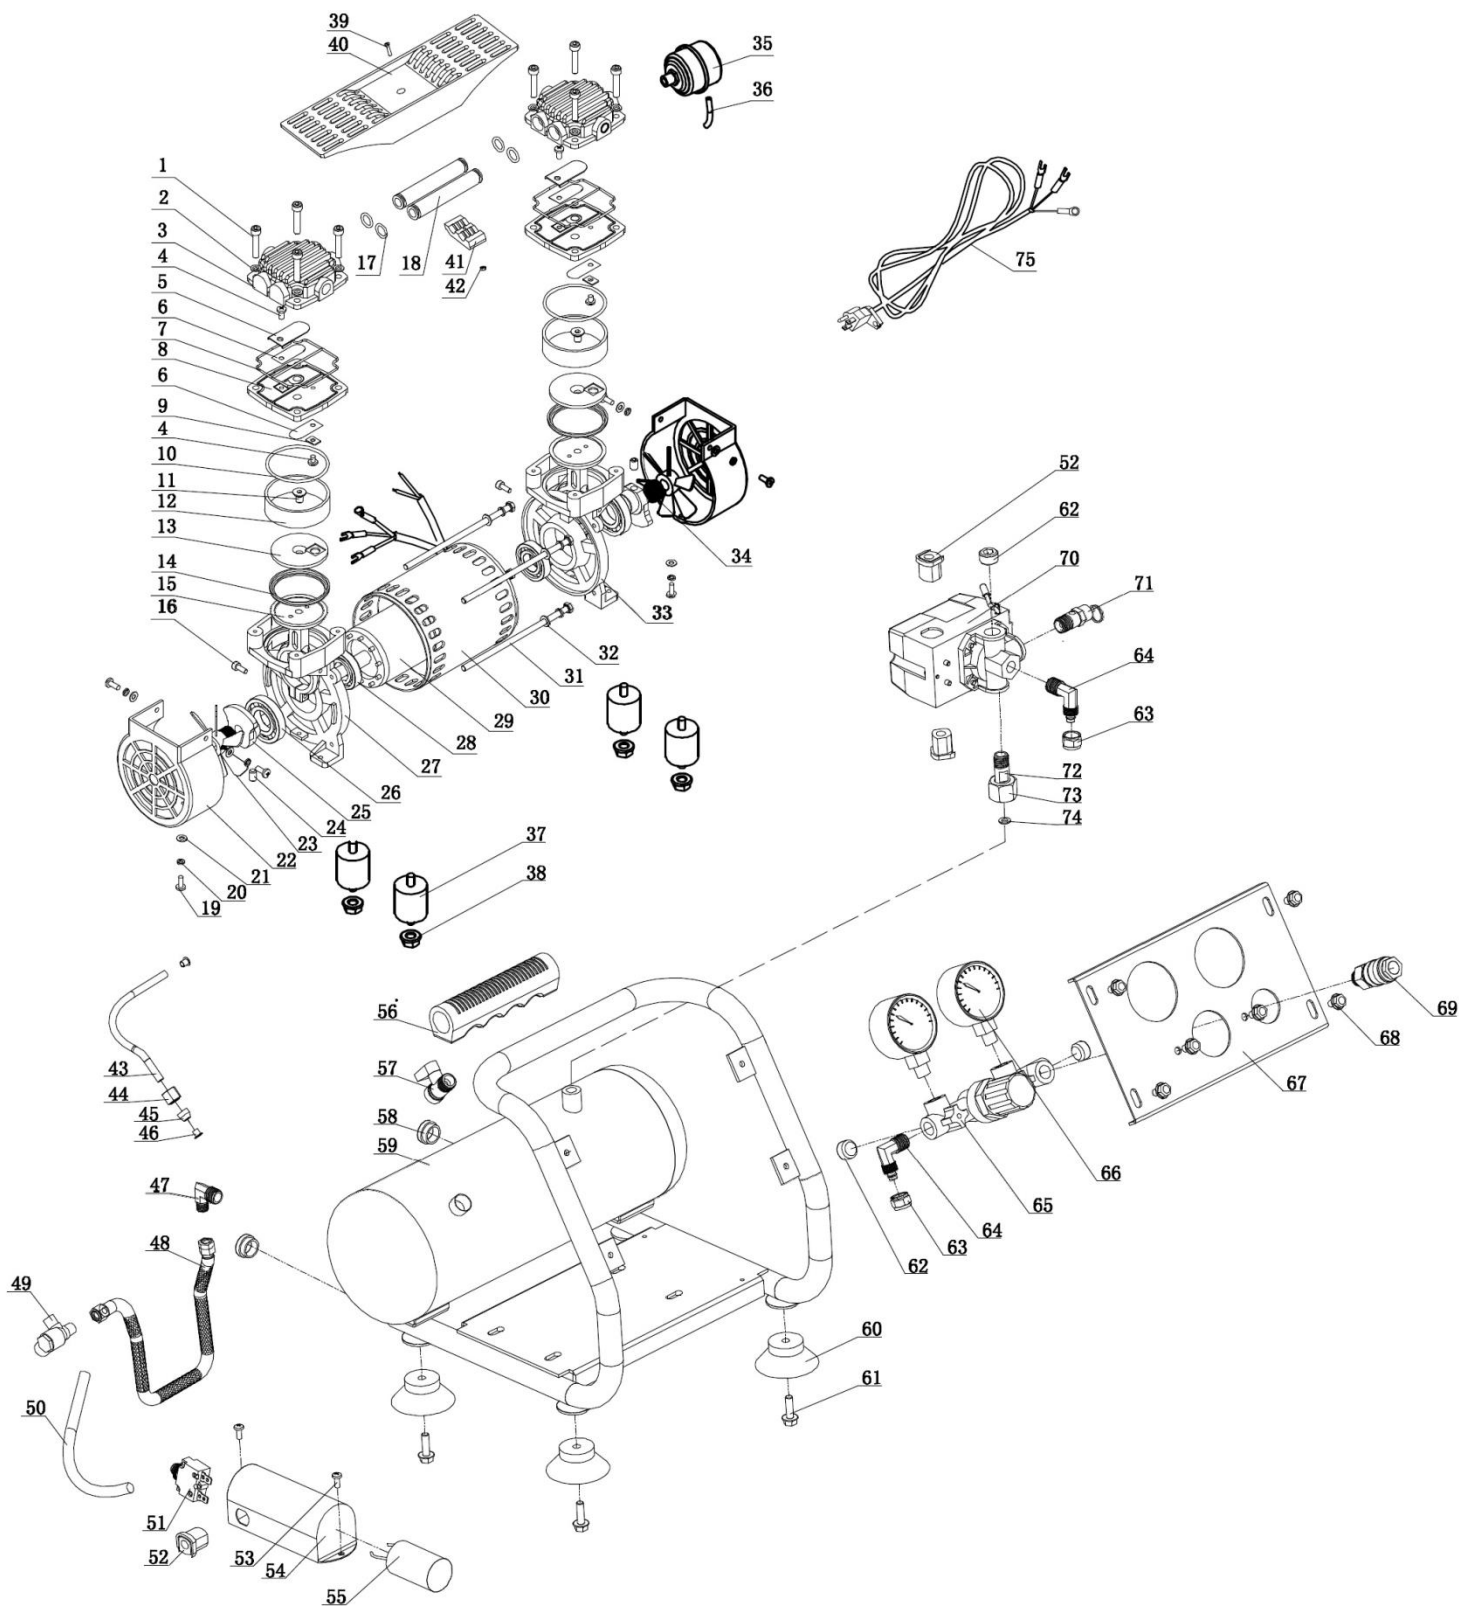

ELECTRIC TOOL PARTS LIST

■ AIR COMPRESSOR
Model EC 28M

2017 • 11 • 30
(E1)

PARTS

EC28M

ITEM NO.	CODE NO.	DESCRIPTION	NO. USED	REMARKS
01	889233	Head Bolt Screw	8	
02	889234	Head bolt washer	8	
03	889235	Cylinder Head	2	
04	889236	Valve Limiter Screw	4	
05	889237	Valve Limiter	2	
06	889238	Valve	4	
07	889239	Head gasket	2	
08	889240	Valve plate	2	
09	889241	Valve clamp	2	
10	889242	Cylinder to Valve Plate O	2	
11	889243	Piston screw	2	
12	889244	Cylinder	2	
13	889245	Piston Cap	2	
14	889246	Teflon Ring	2	
15	889247	Connecting Rod	2	
16	889248	Connecting Rod Screw	2	
17	889249	O-ring	4	
18	889250	Crossover Tube	2	
19	889251	Fan Guard Screw	6	
20	889252	Ground Symbol	1	
21	889253	Fan 1 (Black)	1	
22	889254	Fan Guard	2	
23	889255	Fan Guard	1	
24	889256	Fan Screw	2	
25	889257	Counter Weight Crank	2	
26	889258	Bearing	2	
27	889259	Left Crankcase	1	
28	889260	Bearing	2	
29	889261	Motor Rotor	1	
30	889262	Motor Stator	1	
31	889263	Through Bolt	4	
32	889264	Flat washer	4	
33	889265	Right Crankcase	1	
34	889266	Spring	2	
35	889267	Air Filter	1	
36	889268	Filter Pipe	1	
37	889269	Isolator	4	
38	889270	Nut	4	
39	889271	Head Cover Screw	1	
40	889272	Head cover	1	
41	889273	Head cover clamp	1	
42	889274	Head cover clamp screw	2	
43	889275	Nylon Unloading Pipe	1	
44	889276	Ferrell Nut	1	
45	889277	Lining	1	
46	889278	Ferrell	2	
47	889279	Elbow	1	
48	889280	Discharge Tube	1	
49	889281	Check Valve	1	
50	889282	Nylon Tube	1	
51	889283	Capacitor Rod	1	
52	889284	Power Cord Isolator	3	
53	889285	Capacitor Cover Screw	2	
54	889286	Capacitor Cover	1	
55	889287	Capacitor	1	
56	889288	Grip	1	
57	889289	Ball Valve	1	
58	889290	Frame Plug	2	
59	889291	Tank	1	
60	889292	Foot	4	