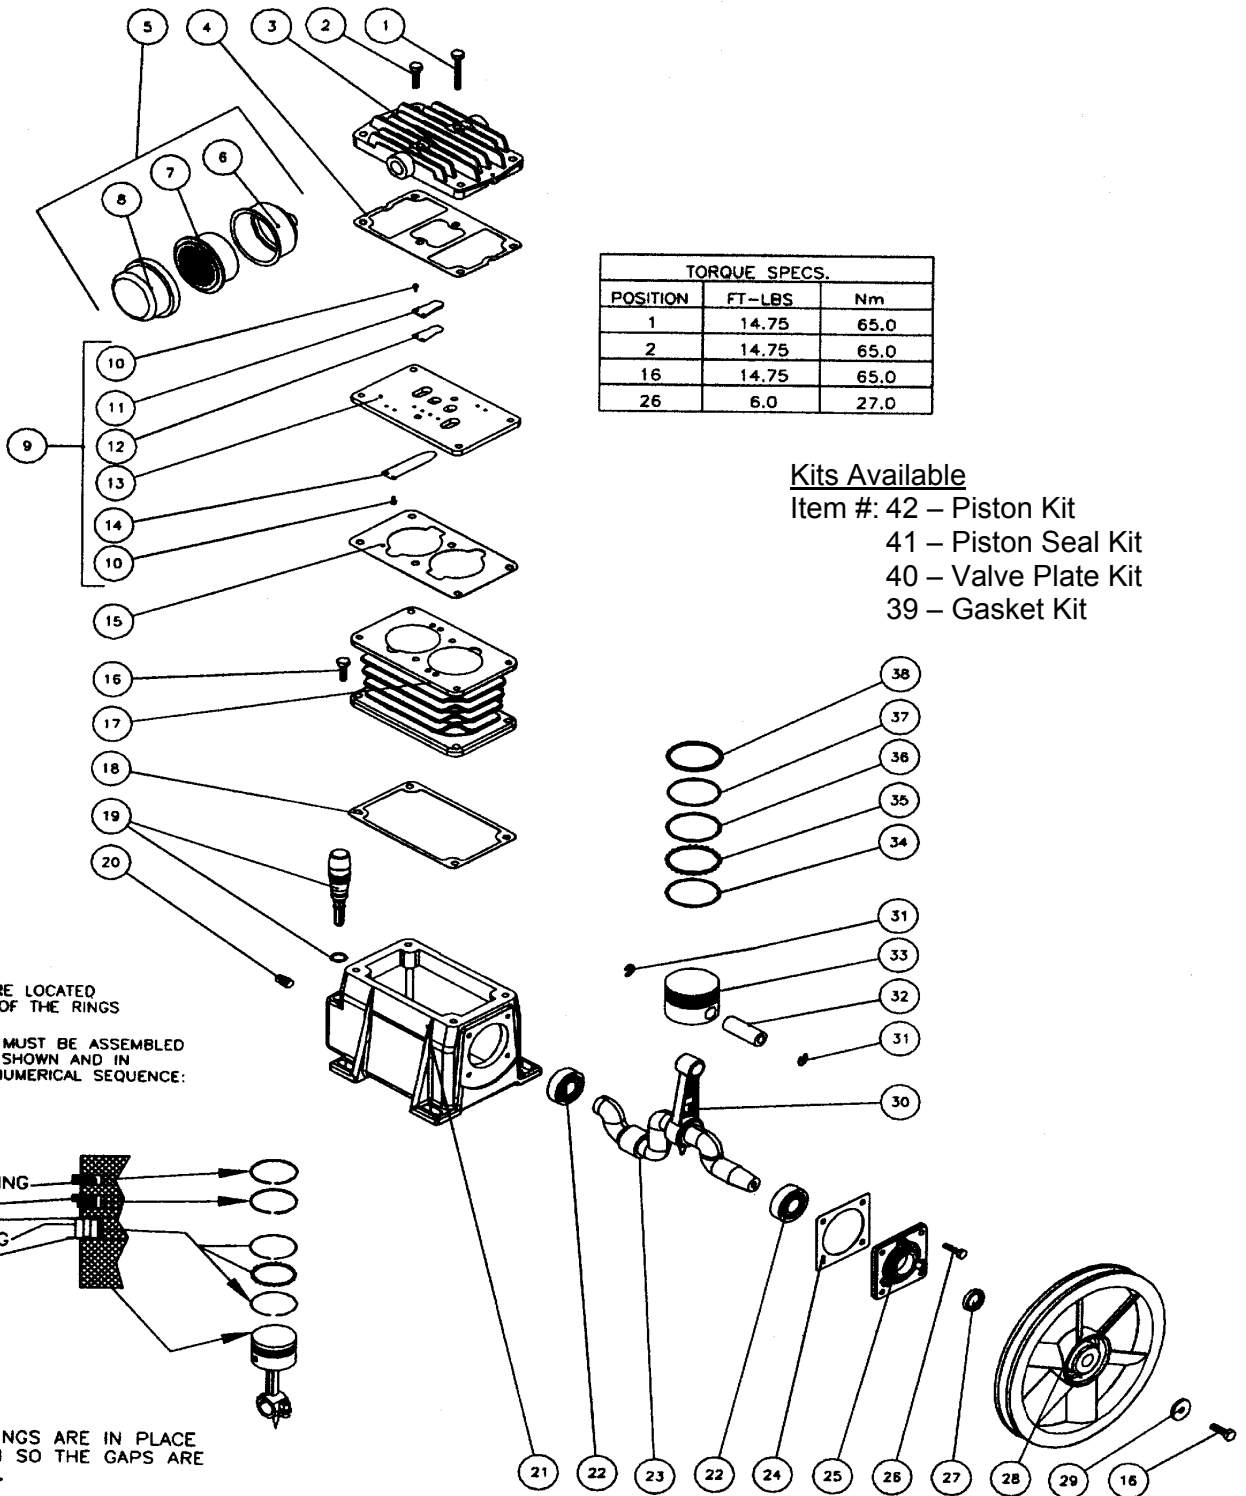

Pump Section, EC25E

2003-02-19

Pump Section Parts

EC25E

Item #	Code #	DESCRIPTION	No Used	Remarks
1	724101	Screw	2	
2	724040	Screw	4	
3	724103	Cylinder Head	1	
4		Head Gasket (See Item 39)	1	
5	724042	Air Filter Assembly (*) (Includes Items 6-8)	1	
6		Rear Filter Housing (*) (Included w/Item 5 Only)	1	
7	724044	Filter Element (*)	1	
8	724108	Filter Cap (*)	1	
9	724152	Valve Plate Assembly (Includes Items 10-14)	1	
10		Valve Screw (See Item 9)	8	
11		Valve Stop (See Item 9)	2	
12		Outlet Reed Valve (See Item 9)	2	
13		Valve Plate (Included w/Item 9 Only)	1	
14		Inlet Reed Valve (See Item 9)	2	
15		Cylinder Valve Plate Gasket (See Item 39)	1	
16	724021	Screw	5	
17	724117	Cylinder	1	
18		Cylinder / Crankcase Gasket (See Item 39)	1	
19	724119	Oil Dipstick w/ O-ring	1	
20	724120	Plug	1	
21	724121	Crankcase	1	
22	724122	Bear, Ball	2	
23	724123	Crankshaft	1	
24		Flange Gasket (See Item 39)	1	
25	724125	Flange	1	
26	724126	Screw	4	
27	724127	Shaft Oil Seal	1	
28	724049	Flywheel	1	
29		Washer w/ Crankshaft (Included w/ Item 23)	1	
30	724130	Connecting Rod	2	
31		Snap Ring (See Item 41)	4	
32		Wrist Pin (See Item 41)	2	
33		Piston (See Item 41)	2	
34		Bottom Rail (See Item 40)	2	
35		Expander Ring (See Item 40)	2	
36		Top Rail (See Item 40)	2	
37		Scraper Piston Ring (See Item 40)	2	
38		Taper Face Piston Ring (See Item 40)	2	
39	724139	Gasket Kit (Inc. 4. 15. 18. 24)		
40	724140	Valve Plate Kit (Includes items 10-12, 14)		
41	724141	Piston Seals Kit (Inc. 34-38)		
42	724142	Piston Kit (Inc. 31-33)		

(*) Indicates Not Supplied with Pump Ass'y 724046

2003-02-19