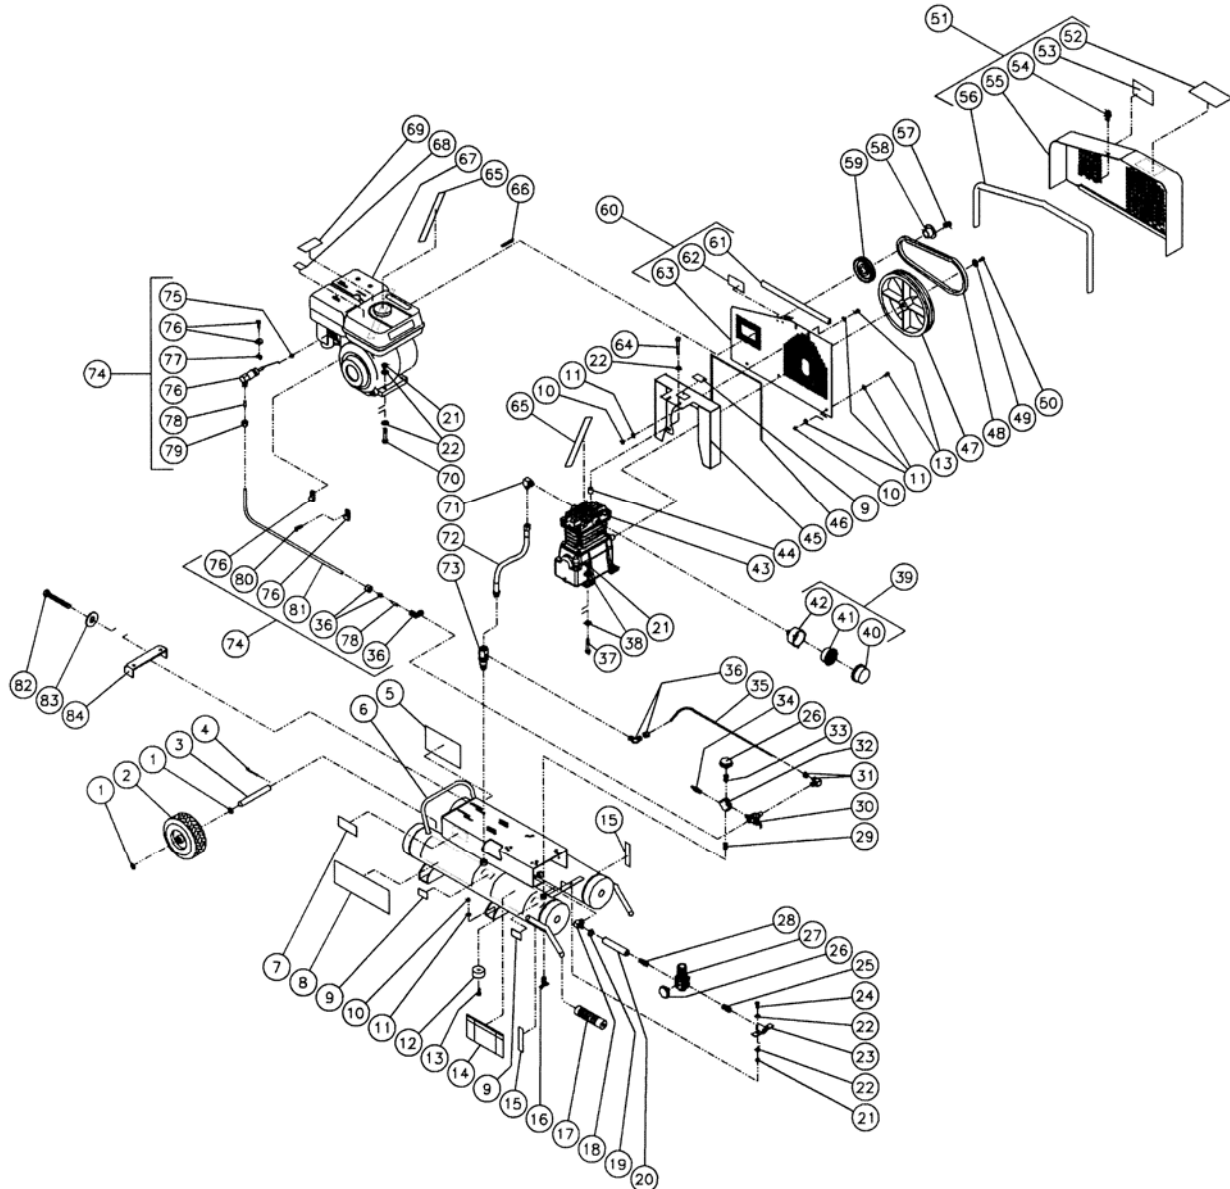

HITACHI

GAS COMPRESSOR PARTS LIST

■ GAS COMPRESSOR
Model EC 25E

2003 • 02 • 19
(E1)

Breakdowns and Owners Manuals are also available on our Web Site "WWW.HITACHI.COM/POWERTOOLS"

*Main Parts Above
*Pump Section parts follow. (Pages 4 & 5)

85 Decal Set
Includes Items:
5, 9, 14, 15, 52,
62, 65, 68, 69

86 Hose Kit
Includes Items:
71, 72, 73