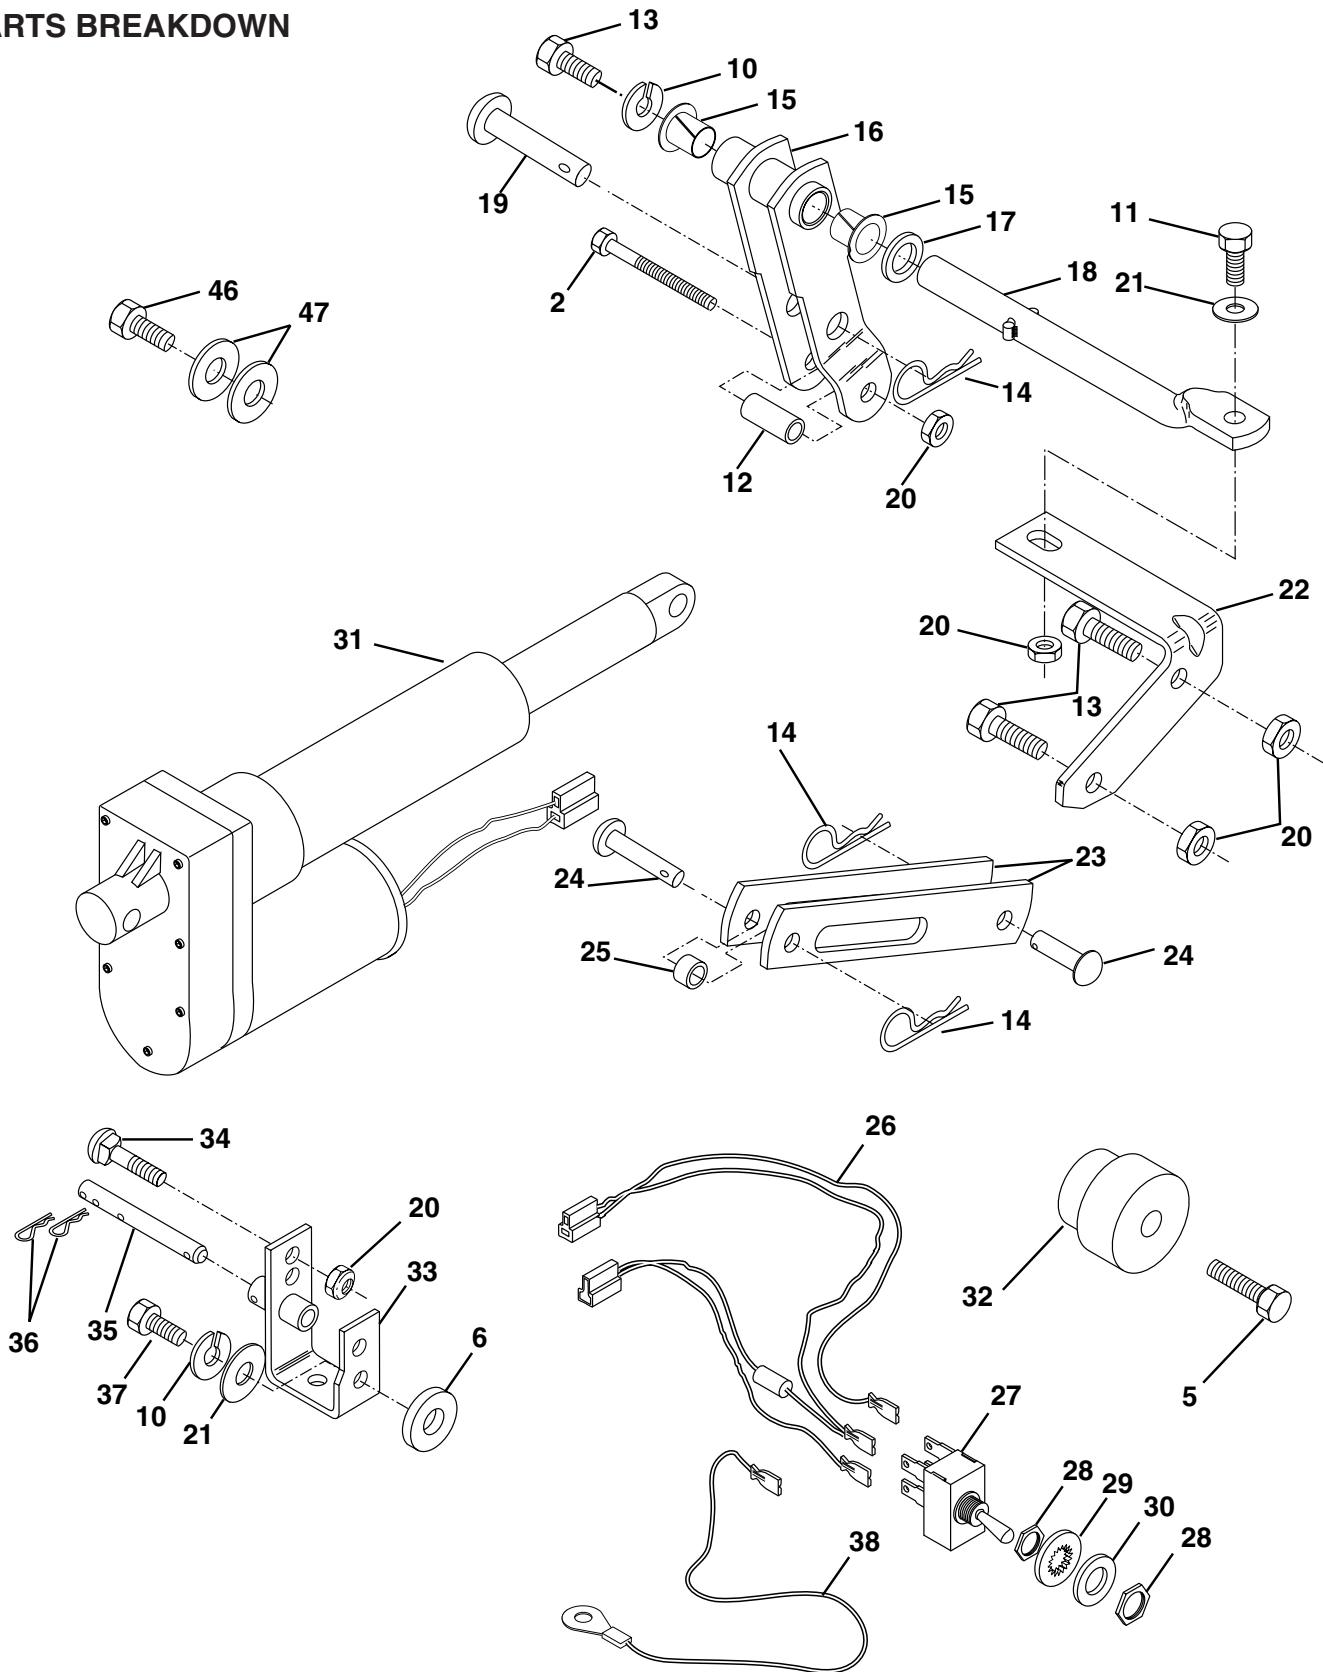

REPAIR PARTS

ELECTRIC ACTUATOR KIT- - MODEL NUMBER EAV20A

ACTUATOR BREAKDOWN

KEY NO.	PART NO.	DESCRIPTION
1	1862J	Screw - Sl. Fil. Hd. Mach. No. 10-32 x 1-5/8
2	1863J	Lockwasher - No. 10
3	8331J	Housing Cover
4	1857J	Cover Gasket
5	1865J	Snap Ring
6	1864J	Retaining Ring
7	677A149	Spring Washer (Use 3 or 4 as req'd.)

KEY NO.	PART NO.	DESCRIPTION
8	674A281	Pawl & Ramp Washer
9	1859J	Out put Gear
10	1861J	Motor - 12V
11	673A218	Connector Body Kit
12	---	Not Serviced Separately Order complete actuator Part# 124371X
13	1860J	Thrust Washer
14	1858J	Intermediate Gear

ELECTRIC ACTUATOR KIT- - MODEL NUMBER EAV20A

GEAR DRIVE

PARTS BREAKDOWN

ELECTRIC ACTUATOR KIT- - MODEL NUMBER EAV20A

GEAR DRIVE

PARTS BREAKDOWN

KEY NO.	PART NO.	DESCRIPTION
2	74520636	Bolt, Hex 3/8-16 x 2-1/4 Grade 5
5	74760622	Bolt, Hex 3/8-16 x 1-3/8
6	19131407	Washer 13/32 x 7/8 x 7 Ga.
10	10040600	Washer, Lock
11	74760620	Bolt, Hex 3/8-16 x 1-1/4
12	5950J	Bushing .384 x 1/2 x 1-1/4
13	74760614	Bolt, Hex 3/8-16 x 7/8
14	4939M	Spring, Retainer
15	139276	Nyliner
16	138908	Arm, Pivot
17	19211621	Washer 21/32 x 1 x 21 Ga.
18	138914	Rod, Pivot Support
19	138948	Pin, Pivot
20	73800600	Locknut 3/8-16
21	19131416	Washer 13/32 x 7/8 x 16 Ga.
22	138912	Bracket, Pivot Rod
23	138905	Link, Lift
24	138947	Pin, Pivot
25	138909	Spacer
26	127017X	Harness, Lift Kit
27	8984R	Switch, Lift
28	7320R	Nut, Switch
29	7319R	Washer, Lock Int. Tooth
30	19151216	Washer 15/32 x 3/4 x 16 Ga.
31	124371X	Electric, Actuator
32A	105624X	Hub, Lever Lift (Splined)
32B	156816	Hub, Lever Lift (Tapered)
33	677A886	Bracket Asm, Actuator, Gear Drive
34	72270608	Bolt, Carriage 3/8-16 x 1
35	140877	Pin, Actuator
36	4940M	Spring, Retainer
37	74760616	Bolt, Hex 3/8-16 x 1
38	9698R	Wire, Ground
46	17580520	Screw 5/16-18 x 1-1/4
47	19112410	Washer 11/32 x 1-1/2 x 10 Ga.