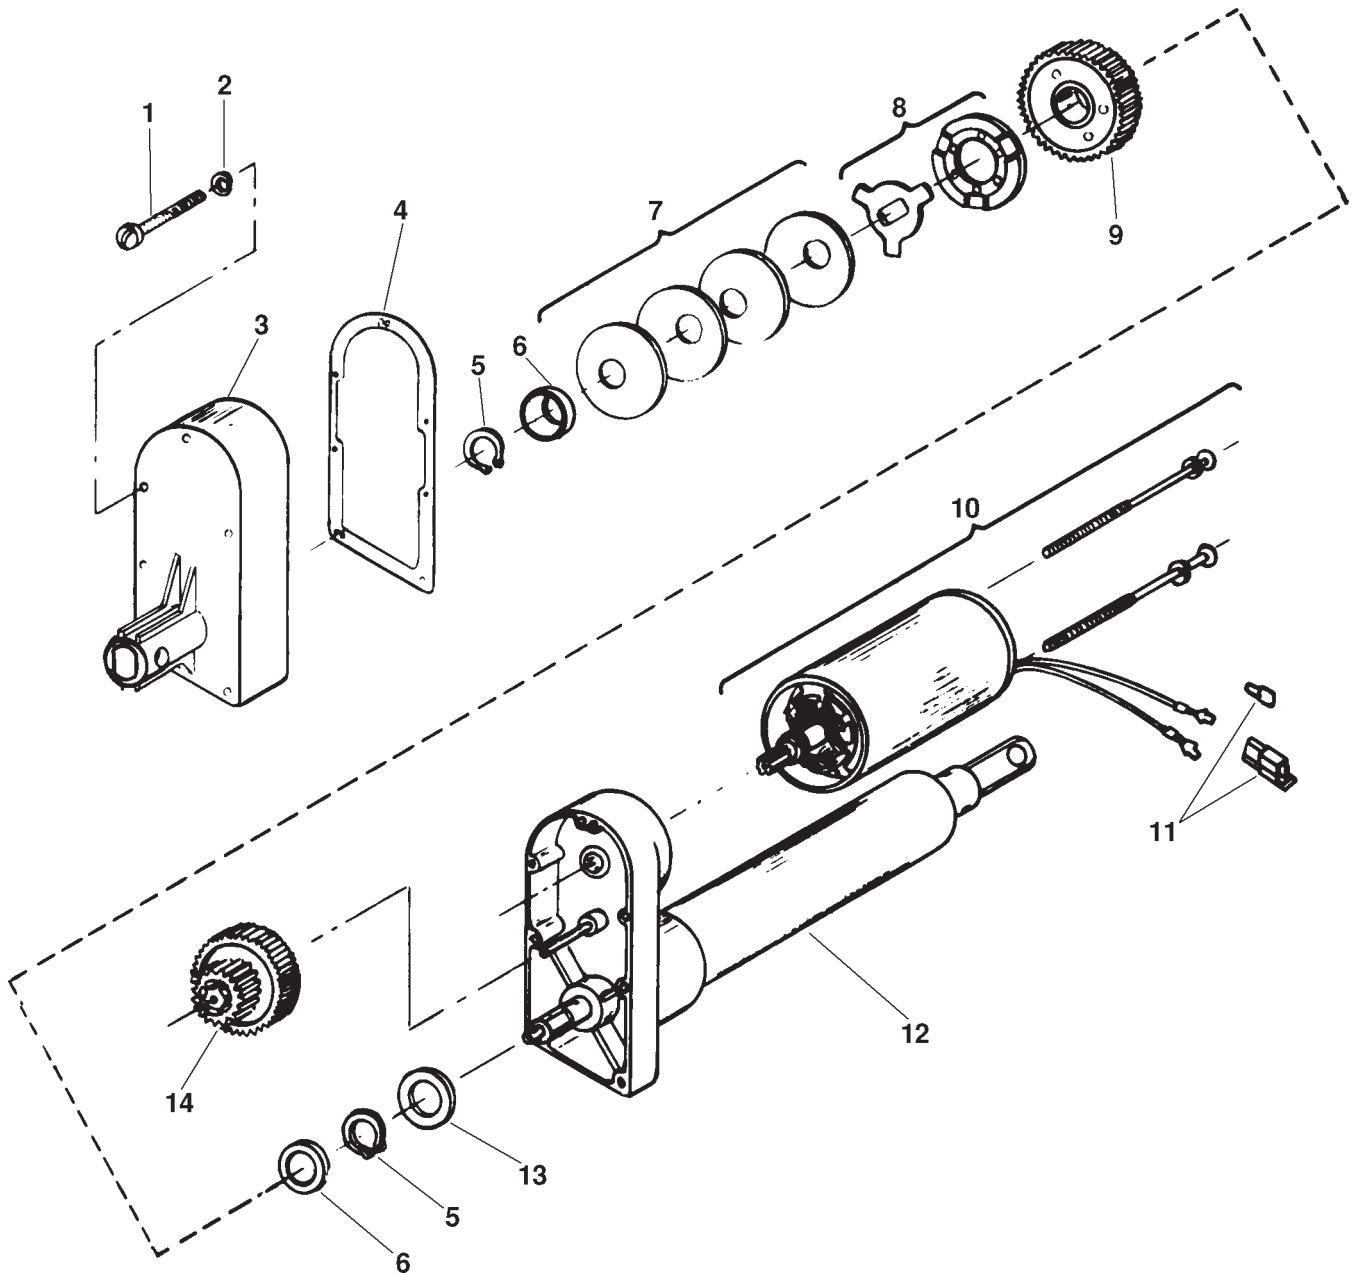

REPAIR PARTS

ELECTRIC ACTUATOR KIT- - MODEL NUMBER EAV20A

ACTUATOR BREAKDOWN

KEY NO.	PART NO.	DESCRIPTION
1	1862J	Screw - Sl. Fil. Hd. Mach. No. 10-32 x 1-5/8
2	1863J	Lockwasher - No. 10
3	8331J	Housing Cover
4	1857J	Cover Gasket
5	1865J	Snap Ring
6	1864J	Retaining Ring
7	677A149	Spring Washer (Use 3 or 4 as req'd.)

KEY NO.	PART NO.	DESCRIPTION
8	674A281	Pawl & Ramp Washer
9	1859J	Out put Gear
10	1861J	Motor - 12V
11	673A218	Connector Body Kit
12	---	Not Serviced Separately Order complete actuator Part# 124371X
13	1860J	Thrust Washer
14	1858J	Intermediate Gear

ELECTRIC ACTUATOR KIT- - MODEL NUMBER EAV20A

GEAR DRIVE

PARTS BREAKDOWN

ELECTRIC ACTUATOR KIT- - MODEL NUMBER EAV20A

GEAR DRIVE

PARTS BREAKDOWN

KEY NO.	PART NO.	DESCRIPTION
2	74520636	Bolt, Hex 3/8-16 x 2-1/4 Grade 5
5	74760622	Bolt, Hex 3/8-16 x 1-3/8
6	19131407	Washer 13/32 x 7/8 x 7 Ga.
10	10040600	Washer, Lock
11	74760620	Bolt, Hex 3/8-16 x 1-1/4
12	5950J	Bushing .384 x 1/2 x 1-1/4
13	74760614	Bolt, Hex 3/8-16 x 7/8
14	4939M	Spring, Retainer
15	139276	Nyliner
16	138908	Arm, Pivot
17	19211621	Washer 21/32 x 1 x 21 Ga.
18	138914	Rod, Pivot Support
19	138948	Pin, Pivot
20	73800600	Locknut 3/8-16
21	19131416	Washer 13/32 x 7/8 x 16 Ga.
22	138912	Bracket, Pivot Rod
23	138905	Link, Lift
24	138947	Pin, Pivot
25	138909	Spacer
26	127017X	Harness, Lift Kit
27	8984R	Switch, Lift
28	7320R	Nut, Switch
29	7319R	Washer, Lock Int. Tooth
30	19151216	Washer 15/32 x 3/4 x 16 Ga.
31	124371X	Electric, Actuator
32A	105624X	Hub, Lever Lift (Splined)
32B	156816	Hub, Lever Lift (Tapered)
33	677A886	Bracket Asm, Actuator, Gear Drive
34	72270608	Bolt, Carriage 3/8-16 x 1
35	140877	Pin, Actuator
36	4940M	Spring, Retainer
37	74760616	Bolt, Hex 3/8-16 x 1
38	9698R	Wire, Ground
46	17580520	Screw 5/16-18 x 1-1/4
47	19112410	Washer 11/32 x 1-1/2 x 10 Ga.