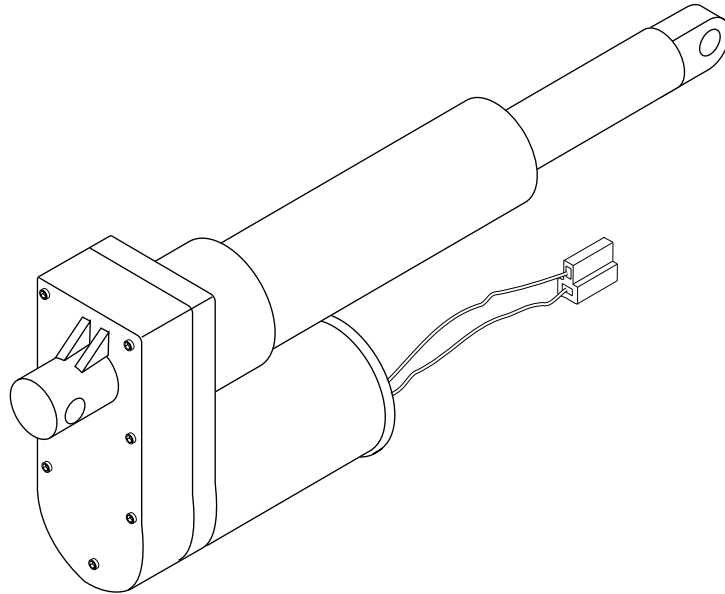

Owner's Manual

ELECTRIC LIFT ACTUATOR KIT

For GEAR DRIVE GARDEN TRACTORS

Model No.
EAV20A

CAUTION:

Read and follow all Safety Rules and Instructions before operating this equipment.

- **Safety**
- **Assembly**
- **Operation**
- **Maintenance**
- **Repair Parts**

REPAIR PARTS

ELECTRIC ACTUATOR KIT- - MODEL NUMBER EAV20A

ACTUATOR BREAKDOWN

KEY NO.	PART NO.	DESCRIPTION
1	1862J	Screw - Sl. Fil. Hd. Mach. No. 10-32 x 1-5/8
2	1863J	Lockwasher - No. 10
3	8331J	Housing Cover
4	1857J	Cover Gasket
5	1865J	Snap Ring
6	1864J	Retaining Ring
7	677A149	Spring Washer (Use 3 or 4 as req'd.)

KEY NO.	PART NO.	DESCRIPTION
8	674A281	Pawl & Ramp Washer
9	1859J	Out put Gear
10	1861J	Motor - 12V
11	673A218	Connector Body Kit
12	---	Not Serviced Separately Order complete actuator Part# 124371X
13	1860J	Thrust Washer
14	1858J	Intermediate Gear