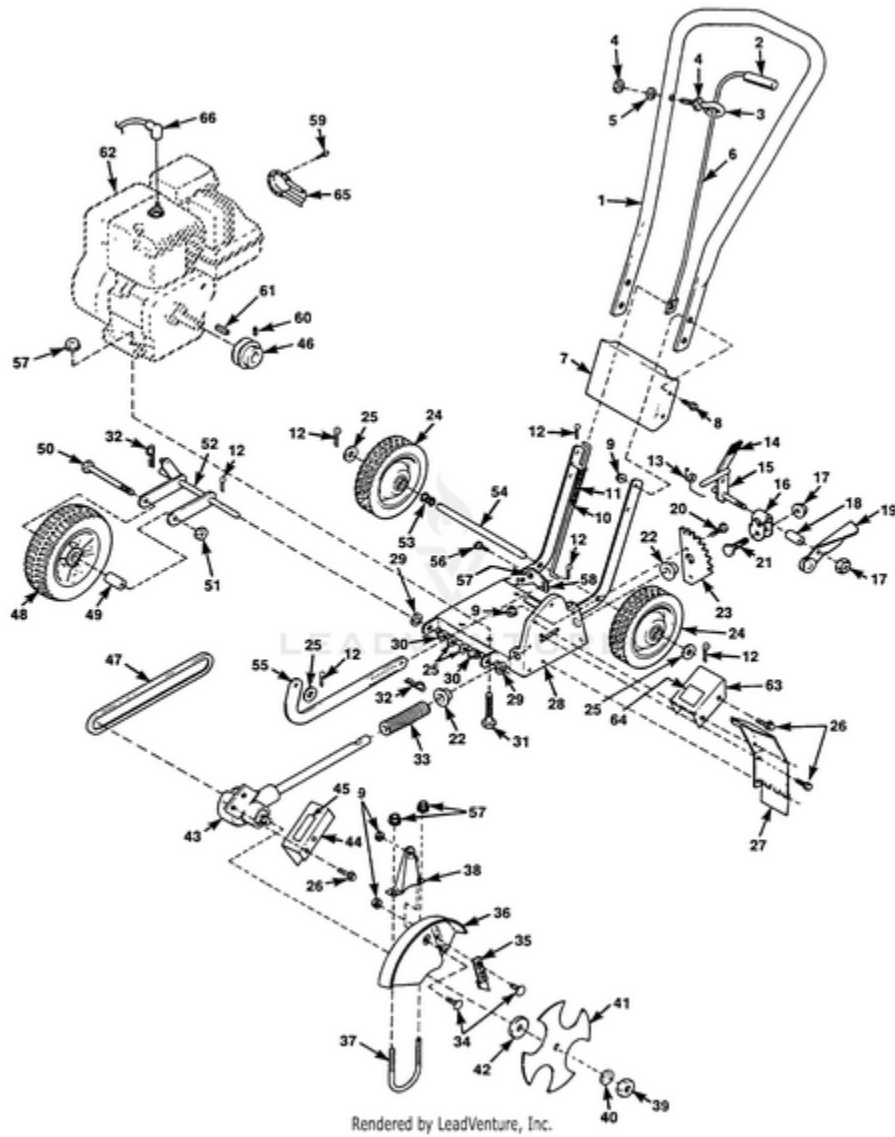

E300HD Edger UT-22086 - Edger

Ref #	Part #	Description	Qty	Context Note
1	012401	HANDLE- Edger	1	
2	0125920	GRIP- Depth Control	1	
3	JA354532	EYEBOLT	1	
4	JA443802	NUT- (1/4-20)	2	
5	JA446130	WASHER- Lock (1/4")	1	
6	01243	CONTROL- Depth	1	
7	A0125918	COVER- Handle	1	
8	88078	SCREW- Sems (1/4-20 x 1")	4	
9	JA445768	NUT- (1/4-20)	9	
10	0125917	ROD- Lower Depth Control	1	
11	0125925	SPRING- Depth Control	1	
12	JA460014	PIN- Cotter	6	
13	0125923	SPRING- Angle Adjusting	1	
14	0125926	GRIP- Angle Adjusting	1	
15	0125914	LEVER- Angle Adjusting	1	
16	0125912	CLAMP- Angle Adjusting	1	
17	JA 444762	NUT- Hex lock	2	
18	0125913	BUSHING- Angle Adjusting	1	
19	0125915	LEVER- Clutch	1	
20	82335	SCREW- Sems hex hd.	2	
21	JA400264	SCREW- (3/8-16 x 1 1/4")	1	
22	0125911	BUSHING- Nylon (3/4")	2	
23	0125909	COMB- Angle Adjusting	1	
24	JA993958	WHEEL & TIRE	2	
25	84091	WASHER- Flat	7	
26	JA409907	SCREW- (1/4-20 x 1/2")	6	
27	A0125919	FLAP- Debris	1	
28	0125901	FRAME- Main	1	

Ref #	Part #	Description	Qty	Context Note
29	0125927	RETAINER- Bushing	2	
30	0125921	BUSHING- Nylon	2	
31	80087	SCREW- Cap hex hd.	4	
32	JA460312	PIN- Cotter hair	2	
33	0125910	SPRING- Cutter head	1	
34	JA441664	BOLT- Carriage (1/4-20 x 5/8")	3	
35	0125907	FINGER- Guide	1	
36	0125916	GUARD- Blade	1	
37	0125930	U-BOLT	1	
38	0125931	BRACKET- Blade Support	1	
39	JA443828	NUT- Jam (5/8-18)	1	
40	83095	WASHER- Lock (5/8")	1	
41	01245	BLADE- Star	1	
42	0125924	WASHER- Dust Shield	1	
43	0125906	HEAD- Cutter	1	
44	A0125929	GUARD- Cutter Pulley	1	
45	01249	DECAL- Warning	1	
46	0125936	PULLEY- Engine	1	
47	01247	BELT	1	
48	01252	WHEEL- Front	1	
49	0125908	SPACER- Axle	1	
50	JA400422	SCREW- (1/2-13 x 4")	1	
51	JA 444758	NUT- Hex centerlock	1	
52	0125903	BRACKET- Front wheel	1	
53	0125922	SPRING- Axle	1	
54	0125905	AXLE- Rear	1	
55	0125904	RATCHET- Depth Control	1	
56	80083	SCREW- Hex hd.	2	
57	JA445775	NUT- Flanged (5/16-18)	8	