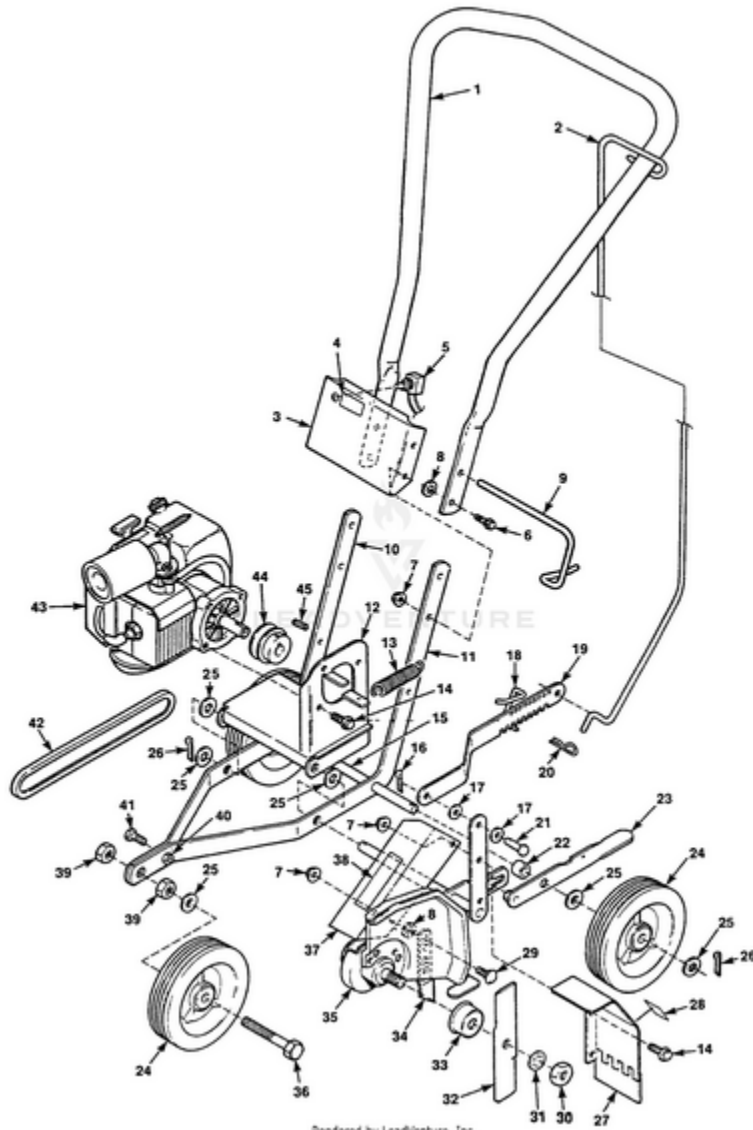

E1502 Edger UT-22085-1 - Edger

Ref #	Part #	Description	Qty	Context Note
1	012391	HANDLE- Edger	1	
2	01244	CONTROL- Depth	1	
3	A0126017	COVER- Handle	1	Includes Item #4
4	98180	DECAL- Stop	1	
5	0126007	SWITCH- Off	1	
6	88078	BOLT- (1/4-20 x 1")	2	
7	JA445768	NUT- Flange (1/4-20)	6	
8	84004	WASHER- Flat (1/4")	3	
9	0126001	HANDLE- Quick Release	1	
10	0126013	FRAME- R.H. Side	1	
11	0126012	FRAME- L.H. Side	1	
12	0126015	BRACKET- Engine mounting	1	
13	0126016	SPRING- Belt	1	
14	82335	BOLT- Sems hd. (1/4-20 x 5/8")	6	
15	0126014	AXLE- Rear	1	
16	JA460024	PIN- Cotter	1	
17	840011	WASHER- Flat (5/16")	2	
18	0126004	RETAINER- Ratchet	1	
19	0126003	CONTROL- Ratchet Depth	1	
20	JA460312	PIN- Hair	1	
21	0126005	PIN- Clevis	1	
22	0125908	SPACER- Axle	1	
23	0126002	PEDAL- Depth Control	1	
24	01251	WHEEL	3	
25	84091	WASHER	7	
26	JA460014	PIN- Cotter	3	
27	A0125919	FLAP- Debris	1	Includes Item #28
28	01255	DECAL- Safety	1	
29	JA441664	BOLT- Corr. (1/4-20 x 5/8")	2	
30	JA443828	NUT- Jam (5/8-18)	1	
31	83095	WASHER- Int. tooth (5/8")	1	

<b>Ref #</b>	<b>Part #</b>	<b>Description</b>	<b>Qty</b>	<b>Context Note</b>
32	01246	BLADE- Edger	1	
33	0126006	WASHER- Dust Shield	1	
34	0126008	FINGER- Guide	1	
35	0126009	HEAD- Cutter	1	
36	JA400418	BOLT- (1/2-13 x 3")	1	
37	A0126010	GUARD- Pulley	1	Includes Item #38
38	01249	DECAL- Warning	1	
39	JA 444758	NUT- Lock (1/2-13)	1	
40	JA444718	NLA(NO LONGER AVAILABLE)	2	
41	80083	BOLT- (5/16-18 x 3/4")	1	
42	01248	BELT- Drive	1	
43		ENGINE	1	For engine replacement parts, locate the engine brand name, model number and type number and consult the appropriate dealer in your area.
44	0126011	PULLEY- Engine	1	
45	76412	KEY- Square	1	