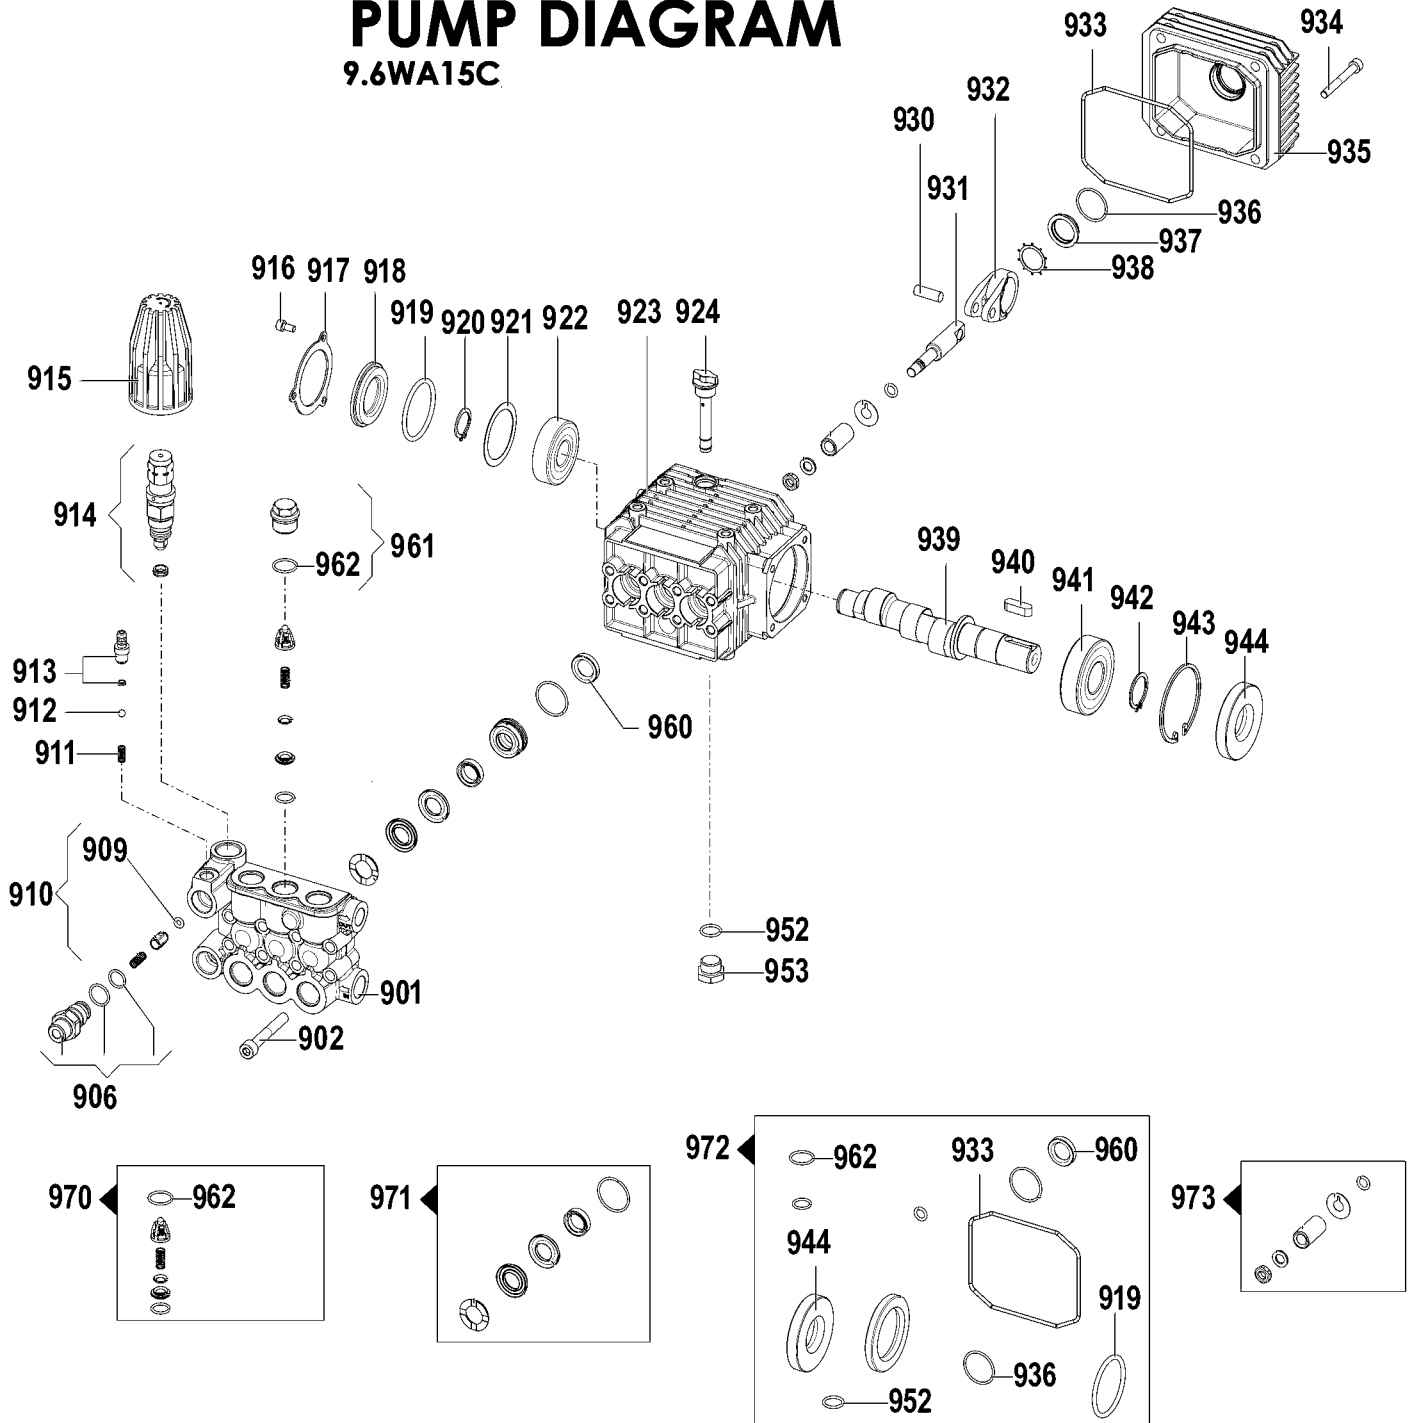

PUMP DIAGRAM

9.6WA15C

Parts List for DXPW4240 Type 0

Item Number	Part Number	Description	Qty Required
1	5140095-08	MANIFOLD	1
2	5140095-09	SCREW	8
3	5140095-10	LOCK WASHER	10
10	5140095-53	VALVE CAP	1
11	15607	KIT VALVE	1
12	5140095-11	SCREW	8
13	5140095-12	BEARING COVER	1
14	5140095-13	OIL GAUGE	1
15	5140095-14	O-RING	2
16	5140095-15	BALL BEARING	1
17	5140095-54	OIL SEAL	1
18	5140095-16	CRANKCASE	1
19	5140095-17	DIPSTICK	1
22	5140095-18	GUIDE	3
23	5140095-19	CONNECTING ROD	3
24	5140095-20	O-RING	1
25	5140095-21	CRANKCASE COVER	1
26	5140095-22	SCREW	4
27	5140095-23	O-RING	1
28	5140095-24	PLUG	1
29	5140095-25	PIN	3
30	5140095-26	WASHER	3
31	5140095-27	RING	3
32	5140095-28	O-RING	3
33	5140095-29	PLUNGER CERAMIC	3
34	5140095-30	BUSHING	3
35	5140095-31	NUT	3

Parts List for DXPW4240 Type 0

Item Number	Part Number	Description	Qty Required
204	5140112-83	ENGINE HONDA	1
205	5140112-87	PUMP ASSEMBLY	1
205	5140094-92	PUMP ASSEMBLY	1
206	5140112-85	WHEEL ASSEMBLY	2
207	5140095-03	FOOT	2
208	5140095-00	HARDWARE KIT	1
209	5140095-01	HARDWARE KIT	1
210	5140112-52	HARDWARE KIT	2
211	5140095-04	NOZZLE SET	1
212	5140109-33	HANDLE GRIP	1
213	5140139-91	GUN	1
214	5140095-06	LANCE	1
215	5140112-86	HOSE	1
216	5140094-96	HOSE CHEMICAL	1
221	5140112-80	REAR HANDLE	1
222	5140112-81	DASHBOARD	1
223	5140109-34	SCREW	4
224	5140094-99	NOZZLE HOLDER RUBBER	1
241	5140112-84	WOODRUFF KEY	1
252	5140094-93	HOSE ADAPTER	1
253	5140094-94	COUPLER	1
254	5140094-95	VALVE THERMAL RELIEF	1
255	5140097-48	PLUG	1
856	5140110-40	NOZZLE CLEANING TOOL	1
901	5140112-88	MANIFOLD	1
902	5140112-89	SCREW	8
906	5140112-90	INJECTOR BODY KIT	1