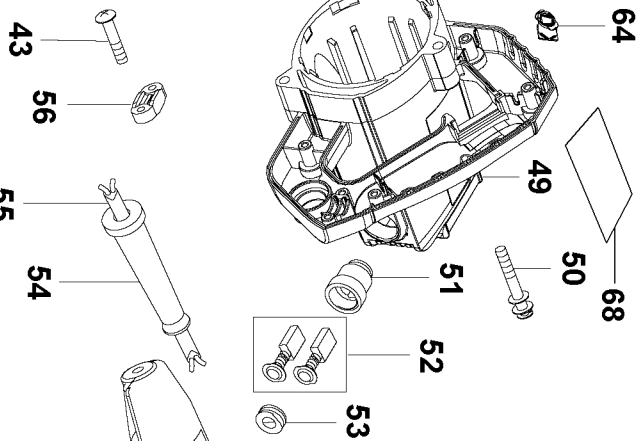

856

62

Parts List for DWC860W Type 1

Item Number	Part Number	Description	Qty Required
1	N016657	SHOE ASSY.	1
2	N016658	SCREW	1
3	N016659	CARRIAGE BOLT	1
4	N016660	FLAT WASHER	1
5	N016661	LOCKWASHER	1
6	N016662	WING NUT	1
7	N017088	NUT	1
8	N017089	SET SCREW	2
9	N017178	KNOB	1
10	N018154	SCREW & WASHER	1
11	N018155	WATER SUPPLY	1
12	N017179	GEAR CASE	1
13	N017181	BALL BEARING	1
14	N017182	RETAINER RING	1
15	N028885	GEAR&PINION	1
16	N017184	RETAINER RING	1
17	N017185	WAVY WASHER	1
18	N017186	BUSHING	1
19	N017187	BALL BEARING	1
20	N017188	KEY	1
21	N017189	SPINDLE	1
22	N017182	RETAINER RING	1
23	N017190	GASKET	1
24	N017191	GEARCASE COVER	1
25	N017193	INNER FLANGE	1
26	N017194	HEX BOLT	2
27	N017197	OUTER FLANGE	1

Parts List for DWC860W Type 1

Item Number	Part Number	Description	Qty Required
28	N017198	ARBOR BOLT	1
29	N017200	O-RING	1
30	N017203	RETAINER RING	1
32	N017206	BALL BEARING	1
33	N017208	KEY	1
34	N028855	ARMATURE ASSY.	1
35	N017210	SLINGER	1
36	N017211	BALL BEARING	1
37	N017212	FLAT WASHER	1
38	N017213	O-RING	1
39	N017214	SCREW	2
40	N021066	FIELD	1
41	N028877	TERMINAL	4
42	N017631	BAFFLE	1
43	N017632	SELF TAPPING SCREW	6
44	N017633	HANDLE COVER	1
45	N017634	SWITCH CAP	1
46	N017635	SWITCH COVER	1
47	N021067	SWITCH	1
49	N017638	FIELD CASE	1
50	N017639	SCREW W/WASHER	3
51	N017640	BRUSH HOLDER	2
52	N028884	BRUSH KIT	1
53	N017642	BRUSH CAP	2
54	N018149	STRAIN RELIEF	1
55	N080219	CORDSET	1
56	N018151	CORD CLAMP	1

Parts List for DWC860W Type 1

Item Number	Part Number	Description	Qty Required
57	N016342	SPANNER WRENCH	1
58	N016341	WRENCH	1
59	5140091-87	CONNECTOR	1
60	5140091-88	TUBING	1
61	5140091-89	WET KIT	1
62	N028853	BASE ASSY.	1
64	N035226	SEAL WASHER	1
65	5140092-59	FITTING	1
66	F187	SCREEN GARDEN HOSE 3	1
67	5140092-58	GFCI PLUG	1
68	N073471	NAMEPLATE	1
69	N080493	WARNING LABEL	1
856	DW4738	DIAMOND WHEEL BLADE	1
856	DW4738	DIAMOND WHEEL BLADE	1