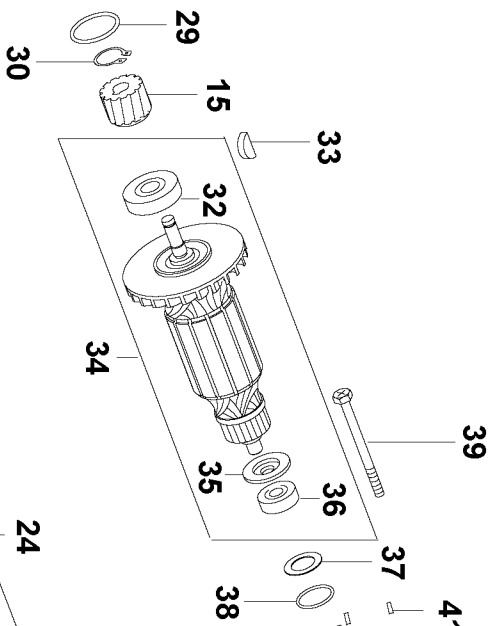

856

62

Parts List for DWC860W Type 1

Item Number	Part Number	Description	Qty Required
1	N016657	SHOE ASSY.	1
2	N016658	SCREW	1
3	N016659	CARRIAGE BOLT	1
4	N016660	FLAT WASHER	1
5	N016661	LOCKWASHER	1
6	N016662	WING NUT	1
7	N017088	NUT	1
8	N017089	SET SCREW	2
9	N017178	KNOB	1
10	N018154	SCREW & WASHER	1
11	N018155	WATER SUPPLY	1
12	N017179	GEAR CASE	1
13	N017181	BALL BEARING	1
14	N017182	RETAINER RING	1
15	N028885	GEAR&PINION	1
16	N017184	RETAINER RING	1
17	N017185	WAVY WASHER	1
18	N017186	BUSHING	1
19	N017187	BALL BEARING	1
20	N017188	KEY	1
21	N017189	SPINDLE	1
22	N017182	RETAINER RING	1
23	N017190	GASKET	1
24	N017191	GEARCASE COVER	1
25	N017193	INNER FLANGE	1
26	N017194	HEX BOLT	2
27	N017197	OUTER FLANGE	1

Parts List for DWC860W Type 1

Item Number	Part Number	Description	Qty Required
28	N017198	ARBOR BOLT	1
29	N017200	O-RING	1
30	N017203	RETAINER RING	1
32	N017206	BALL BEARING	1
33	N017208	KEY	1
34	N028855	ARMATURE ASSY.	1
35	N017210	SLINGER	1
36	N017211	BALL BEARING	1
37	N017212	FLAT WASHER	1
38	N017213	O-RING	1
39	N017214	SCREW	2
40	N021066	FIELD	1
41	N028877	TERMINAL	4
42	N017631	BAFFLE	1
43	N017632	SELF TAPPING SCREW	6
44	N017633	HANDLE COVER	1
45	N017634	SWITCH CAP	1
46	N017635	SWITCH COVER	1
47	N021067	SWITCH	1
49	N017638	FIELD CASE	1
50	N017639	SCREW W/WASHER	3
51	N017640	BRUSH HOLDER	2
52	N028884	BRUSH KIT	1
53	N017642	BRUSH CAP	2
54	N018149	STRAIN RELIEF	1
55	N080219	CORDSET	1
56	N018151	CORD CLAMP	1

Parts List for DWC860W Type 1

Item Number	Part Number	Description	Qty Required
57	N016342	SPANNER WRENCH	1
58	N016341	WRENCH	1
59	5140091-87	CONNECTOR	1
60	5140091-88	TUBING	1
61	5140091-89	WET KIT	1
62	N028853	BASE ASSY.	1
64	N035226	SEAL WASHER	1
65	5140092-59	FITTING	1
66	F187	SCREEN GARDEN HOSE 3	1
67	5140092-58	GFCI PLUG	1
68	N073471	NAMEPLATE	1
69	N080493	WARNING LABEL	1
856	DW4738	DIAMOND WHEEL BLADE	1
856	DW4738	DIAMOND WHEEL BLADE	1