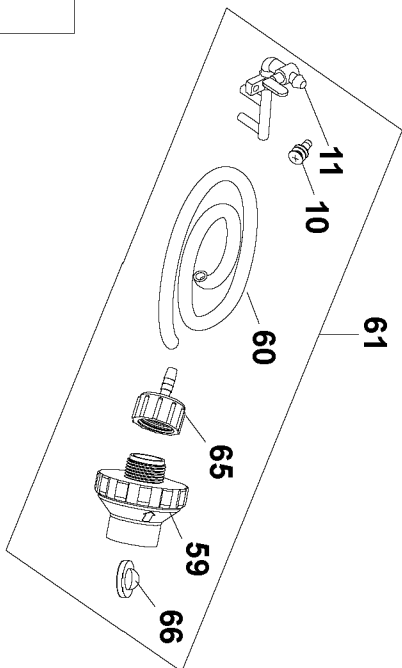

856

62

Parts List for DWC860W Type 1

Item Number	Part Number	Description	Qty Required
1	N016657	SHOE ASSY.	1
2	N016658	SCREW	1
3	N016659	CARRIAGE BOLT	1
4	N016660	FLAT WASHER	1
5	N016661	LOCKWASHER	1
6	N016662	WING NUT	1
7	N017088	NUT	1
8	N017089	SET SCREW	2
9	N017178	KNOB	1
10	N018154	SCREW & WASHER	1
11	N018155	WATER SUPPLY	1
12	N017179	GEAR CASE	1
13	N017181	BALL BEARING	1
14	N017182	RETAINER RING	1
15	N028885	GEAR&PINION	1
16	N017184	RETAINER RING	1
17	N017185	WAVY WASHER	1
18	N017186	BUSHING	1
19	N017187	BALL BEARING	1
20	N017188	KEY	1
21	N017189	SPINDLE	1
22	N017182	RETAINER RING	1
23	N017190	GASKET	1
24	N017191	GEARCASE COVER	1
25	N017193	INNER FLANGE	1
26	N017194	HEX BOLT	2
27	N017197	OUTER FLANGE	1

Parts List for DWC860W Type 1

Item Number	Part Number	Description	Qty Required
28	N017198	ARBOR BOLT	1
29	N017200	O-RING	1
30	N017203	RETAINER RING	1
32	N017206	BALL BEARING	1
33	N017208	KEY	1
34	N028855	ARMATURE ASSY.	1
35	N017210	SLINGER	1
36	N017211	BALL BEARING	1
37	N017212	FLAT WASHER	1
38	N017213	O-RING	1
39	N017214	SCREW	2
40	N021066	FIELD	1
41	N028877	TERMINAL	4
42	N017631	BAFFLE	1
43	N017632	SELF TAPPING SCREW	6
44	N017633	HANDLE COVER	1
45	N017634	SWITCH CAP	1
46	N017635	SWITCH COVER	1
47	N021067	SWITCH	1
49	N017638	FIELD CASE	1
50	N017639	SCREW W/WASHER	3
51	N017640	BRUSH HOLDER	2
52	N028884	BRUSH KIT	1
53	N017642	BRUSH CAP	2
54	N018149	STRAIN RELIEF	1
55	N080219	CORDSET	1
56	N018151	CORD CLAMP	1

Parts List for DWC860W Type 1

Item Number	Part Number	Description	Qty Required
57	N016342	SPANNER WRENCH	1
58	N016341	WRENCH	1
59	5140091-87	CONNECTOR	1
60	5140091-88	TUBING	1
61	5140091-89	WET KIT	1
62	N028853	BASE ASSY.	1
64	N035226	SEAL WASHER	1
65	5140092-59	FITTING	1
66	F187	SCREEN GARDEN HOSE 3	1
67	5140092-58	GFCI PLUG	1
68	N073471	NAMEPLATE	1
69	N080493	WARNING LABEL	1
856	DW4738	DIAMOND WHEEL BLADE	1
856	DW4738	DIAMOND WHEEL BLADE	1