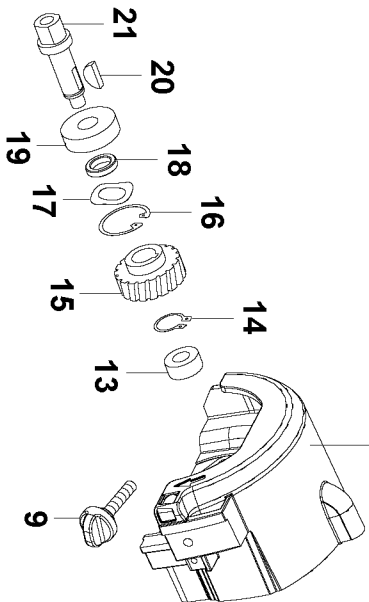

856

62

Parts List for DWC860W Type 1

Item Number	Part Number	Description	Qty Required
1	N016657	SHOE ASSY.	1
2	N016658	SCREW	1
3	N016659	CARRIAGE BOLT	1
4	N016660	FLAT WASHER	1
5	N016661	LOCKWASHER	1
6	N016662	WING NUT	1
7	N017088	NUT	1
8	N017089	SET SCREW	2
9	N017178	KNOB	1
10	N018154	SCREW & WASHER	1
11	N018155	WATER SUPPLY	1
12	N017179	GEAR CASE	1
13	N017181	BALL BEARING	1
14	N017182	RETAINER RING	1
15	N028885	GEAR&PINION	1
16	N017184	RETAINER RING	1
17	N017185	WAVY WASHER	1
18	N017186	BUSHING	1
19	N017187	BALL BEARING	1
20	N017188	KEY	1
21	N017189	SPINDLE	1
22	N017182	RETAINER RING	1
23	N017190	GASKET	1
24	N017191	GEARCASE COVER	1
25	N017193	INNER FLANGE	1
26	N017194	HEX BOLT	2
27	N017197	OUTER FLANGE	1

Parts List for DWC860W Type 1

Item Number	Part Number	Description	Qty Required
28	N017198	ARBOR BOLT	1
29	N017200	O-RING	1
30	N017203	RETAINER RING	1
32	N017206	BALL BEARING	1
33	N017208	KEY	1
34	N028855	ARMATURE ASSY.	1
35	N017210	SLINGER	1
36	N017211	BALL BEARING	1
37	N017212	FLAT WASHER	1
38	N017213	O-RING	1
39	N017214	SCREW	2
40	N021066	FIELD	1
41	N028877	TERMINAL	4
42	N017631	BAFFLE	1
43	N017632	SELF TAPPING SCREW	6
44	N017633	HANDLE COVER	1
45	N017634	SWITCH CAP	1
46	N017635	SWITCH COVER	1
47	N021067	SWITCH	1
49	N017638	FIELD CASE	1
50	N017639	SCREW W/WASHER	3
51	N017640	BRUSH HOLDER	2
52	N028884	BRUSH KIT	1
53	N017642	BRUSH CAP	2
54	N018149	STRAIN RELIEF	1
55	N080219	CORDSET	1
56	N018151	CORD CLAMP	1

Parts List for DWC860W Type 1

Item Number	Part Number	Description	Qty Required
57	N016342	SPANNER WRENCH	1
58	N016341	WRENCH	1
59	5140091-87	CONNECTOR	1
60	5140091-88	TUBING	1
61	5140091-89	WET KIT	1
62	N028853	BASE ASSY.	1
64	N035226	SEAL WASHER	1
65	5140092-59	FITTING	1
66	F187	SCREEN GARDEN HOSE 3	1
67	5140092-58	GFCI PLUG	1
68	N073471	NAMEPLATE	1
69	N080493	WARNING LABEL	1
856	DW4738	DIAMOND WHEEL BLADE	1
856	DW4738	DIAMOND WHEEL BLADE	1