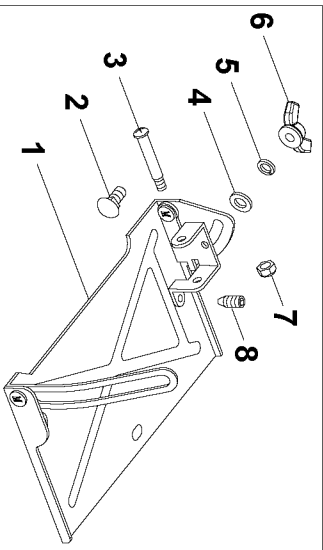

856

62

Parts List for DWC860W Type 1

Item Number	Part Number	Description	Qty Required
1	N016657	SHOE ASSY.	1
2	N016658	SCREW	1
3	N016659	CARRIAGE BOLT	1
4	N016660	FLAT WASHER	1
5	N016661	LOCKWASHER	1
6	N016662	WING NUT	1
7	N017088	NUT	1
8	N017089	SET SCREW	2
9	N017178	KNOB	1
10	N018154	SCREW & WASHER	1
11	N018155	WATER SUPPLY	1
12	N017179	GEAR CASE	1
13	N017181	BALL BEARING	1
14	N017182	RETAINER RING	1
15	N028885	GEAR&PINION	1
16	N017184	RETAINER RING	1
17	N017185	WAVY WASHER	1
18	N017186	BUSHING	1
19	N017187	BALL BEARING	1
20	N017188	KEY	1
21	N017189	SPINDLE	1
22	N017182	RETAINER RING	1
23	N017190	GASKET	1
24	N017191	GEARCASE COVER	1
25	N017193	INNER FLANGE	1
26	N017194	HEX BOLT	2
27	N017197	OUTER FLANGE	1

Parts List for DWC860W Type 1

Item Number	Part Number	Description	Qty Required
28	N017198	ARBOR BOLT	1
29	N017200	O-RING	1
30	N017203	RETAINER RING	1
32	N017206	BALL BEARING	1
33	N017208	KEY	1
34	N028855	ARMATURE ASSY.	1
35	N017210	SLINGER	1
36	N017211	BALL BEARING	1
37	N017212	FLAT WASHER	1
38	N017213	O-RING	1
39	N017214	SCREW	2
40	N021066	FIELD	1
41	N028877	TERMINAL	4
42	N017631	BAFFLE	1
43	N017632	SELF TAPPING SCREW	6
44	N017633	HANDLE COVER	1
45	N017634	SWITCH CAP	1
46	N017635	SWITCH COVER	1
47	N021067	SWITCH	1
49	N017638	FIELD CASE	1
50	N017639	SCREW W/WASHER	3
51	N017640	BRUSH HOLDER	2
52	N028884	BRUSH KIT	1
53	N017642	BRUSH CAP	2
54	N018149	STRAIN RELIEF	1
55	N080219	CORDSET	1
56	N018151	CORD CLAMP	1

Parts List for DWC860W Type 1

Item Number	Part Number	Description	Qty Required
57	N016342	SPANNER WRENCH	1
58	N016341	WRENCH	1
59	5140091-87	CONNECTOR	1
60	5140091-88	TUBING	1
61	5140091-89	WET KIT	1
62	N028853	BASE ASSY.	1
64	N035226	SEAL WASHER	1
65	5140092-59	FITTING	1
66	F187	SCREEN GARDEN HOSE 3	1
67	5140092-58	GFCI PLUG	1
68	N073471	NAMEPLATE	1
69	N080493	WARNING LABEL	1
856	DW4738	DIAMOND WHEEL BLADE	1
856	DW4738	DIAMOND WHEEL BLADE	1