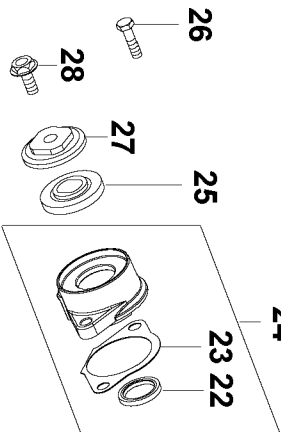

856

62

Parts List for DWC860W Type 1

Item Number	Part Number	Description	Qty Required
1	N016657	SHOE ASSY.	1
2	N016658	SCREW	1
3	N016659	CARRIAGE BOLT	1
4	N016660	FLAT WASHER	1
5	N016661	LOCKWASHER	1
6	N016662	WING NUT	1
7	N017088	NUT	1
8	N017089	SET SCREW	2
9	N017178	KNOB	1
10	N018154	SCREW & WASHER	1
11	N018155	WATER SUPPLY	1
12	N017179	GEAR CASE	1
13	N017181	BALL BEARING	1
14	N017182	RETAINER RING	1
15	N028885	GEAR&PINION	1
16	N017184	RETAINER RING	1
17	N017185	WAVY WASHER	1
18	N017186	BUSHING	1
19	N017187	BALL BEARING	1
20	N017188	KEY	1
21	N017189	SPINDLE	1
22	N017182	RETAINER RING	1
23	N017190	GASKET	1
24	N017191	GEARCASE COVER	1
25	N017193	INNER FLANGE	1
26	N017194	HEX BOLT	2
27	N017197	OUTER FLANGE	1

Parts List for DWC860W Type 1

Item Number	Part Number	Description	Qty Required
28	N017198	ARBOR BOLT	1
29	N017200	O-RING	1
30	N017203	RETAINER RING	1
32	N017206	BALL BEARING	1
33	N017208	KEY	1
34	N028855	ARMATURE ASSY.	1
35	N017210	SLINGER	1
36	N017211	BALL BEARING	1
37	N017212	FLAT WASHER	1
38	N017213	O-RING	1
39	N017214	SCREW	2
40	N021066	FIELD	1
41	N028877	TERMINAL	4
42	N017631	BAFFLE	1
43	N017632	SELF TAPPING SCREW	6
44	N017633	HANDLE COVER	1
45	N017634	SWITCH CAP	1
46	N017635	SWITCH COVER	1
47	N021067	SWITCH	1
49	N017638	FIELD CASE	1
50	N017639	SCREW W/WASHER	3
51	N017640	BRUSH HOLDER	2
52	N028884	BRUSH KIT	1
53	N017642	BRUSH CAP	2
54	N018149	STRAIN RELIEF	1
55	N080219	CORDSET	1
56	N018151	CORD CLAMP	1

Parts List for DWC860W Type 1

Item Number	Part Number	Description	Qty Required
57	N016342	SPANNER WRENCH	1
58	N016341	WRENCH	1
59	5140091-87	CONNECTOR	1
60	5140091-88	TUBING	1
61	5140091-89	WET KIT	1
62	N028853	BASE ASSY.	1
64	N035226	SEAL WASHER	1
65	5140092-59	FITTING	1
66	F187	SCREEN GARDEN HOSE 3	1
67	5140092-58	GFCI PLUG	1
68	N073471	NAMEPLATE	1
69	N080493	WARNING LABEL	1
856	DW4738	DIAMOND WHEEL BLADE	1
856	DW4738	DIAMOND WHEEL BLADE	1