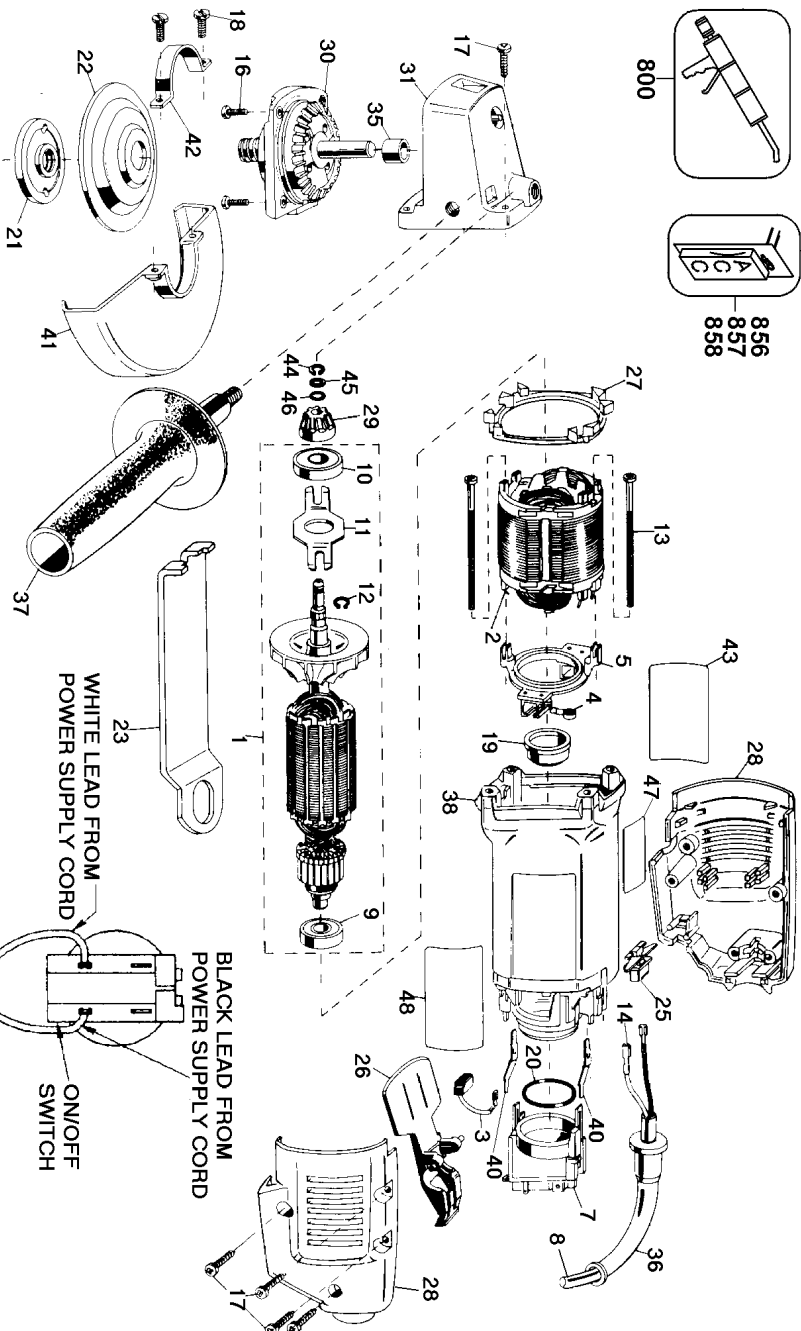

800

856
857
858

Parts List for DW402 Type 1

Item Number	Part Number	Description	Qty Required
1	5140071-54	ARMATURE&FIELD	1
2	5140071-54	ARMATURE&FIELD	1
3	445861-25	BRUSH	2
4	445860-00	SPRING,BRUSH	2
5	449899-05	RING,BRUSH	1
7	5140110-67	SWITCH KIT	1
7	87891-05	TUBING,HT.SHRNK	1
8	330072-98	CORD/8FT/18-2SJ	1
9	330003-04	BEARING,BALL	1
10	330003-17	BEARING,BALL	1
11	445874-00	BRG. RETAINER	1
11	150057-00	RETAINER,BRG.	1
12	444793-00	RING, RETAINING	1
13	445880-00	SCREW	2
14	464228-00	TERMINAL	2
16	146929-00	SCREW,TRI-ROUND	4
17	330019-13	SCREW,M4X19	8
18	99284-08	SCREW	2
19	445217-02	SLEEVE	1
20	700248-00	O RING	1
21	149480-00	NUT,CLAMP	1
22	448156-01	FLANGE	1
23	149645-00	WRENCH,BOX	1
25	447847-00	LOCK BUTTON	1
26	150428-00SV	PADDLE	1
27	445876-00	BAFFLE, FAN	1
28	445879-12	COVER&CAP,END	1

Parts List for DW402 Type 1

Item Number	Part Number	Description	Qty Required
29	152487-01	PINION	1
30	5140001-91	SPINDLE & GEAR	1
31	150323-00SV	CASE-GEAR	1
35	036826-00	SLEEVE BEARING	1
36	330005-01	PROTECTOR,CORD	1
37	149142-00	HANDLE,SIDE	1
38	445886-06SV	CASE-FIELD	1
40	445882-00	CONTACT STRIP	2
41	450733-00	GUARD	1
42	146954-00	CLAMP,GUARD	1
43	000000-00	No Longer Available	1
44	38751-00	RING	1
45	449559-00	WASHER	1
46	50050-00	RING	1
47	606919-00	CAUTION LABEL	1
48	395047-00	ID LABEL	1
800	790206-00	GREASE, 6 OZ.	1
856	DW4514	4-1/2X1/4 METL	1
857	DW4942	4-1/2X7/8 BACK PAD ASSEM	1
857	68254-02	NUT,DISC	1
858	DW4942	4-1/2X7/8 BACK PAD ASSEM	1
858	51816-01	FLANGE	1