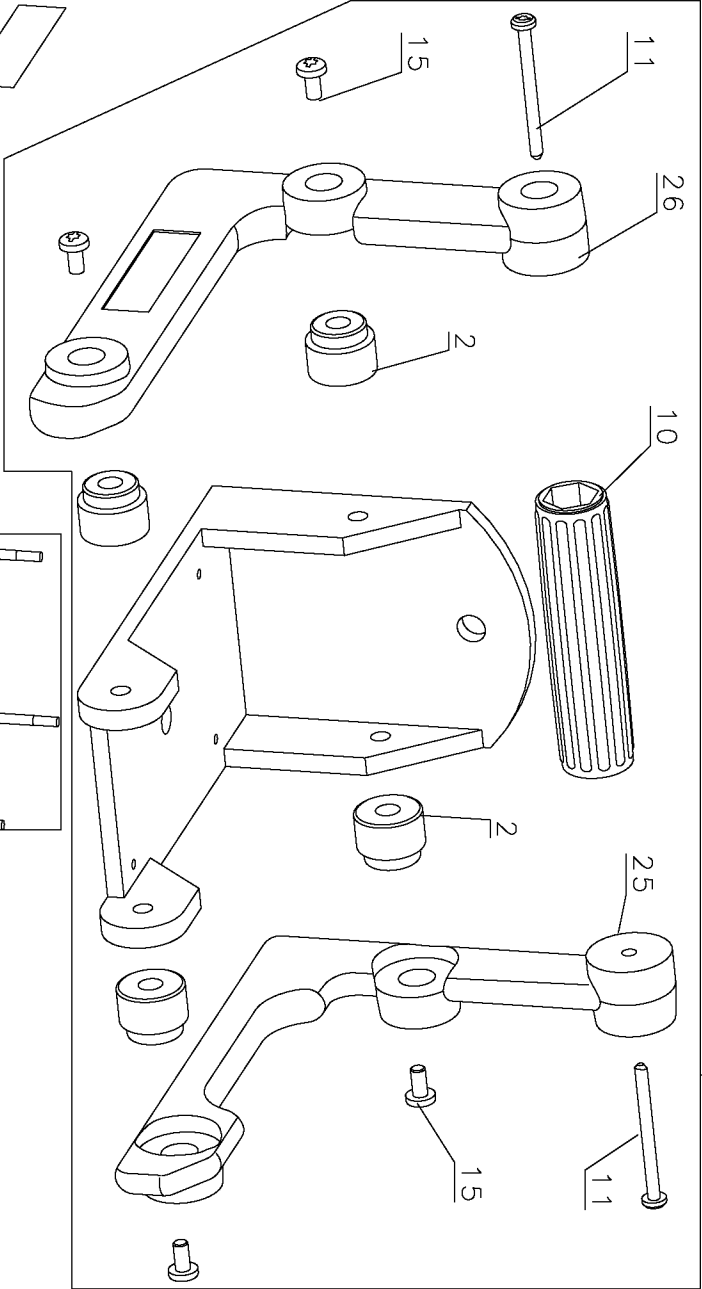

27

10

25

26

11

2

2

15

COPYRIGHT© 2005. All Rights Reserved.

Parts list, pricing, and availability subject to change. Please visit www.dewaltservicenet.com for current parts information.

Parts List for DW071K Type 1

Item Number	Part Number	Description	Qty Required
42	593308-00	ADJ. SCREW LONG	1
43	593310-00	RETAINING CLIP	4
856	595553-00	TARGET CARD	1
856	DW0730	LASER TARGET CARD	1
861	611621-00	KIT BOX	1