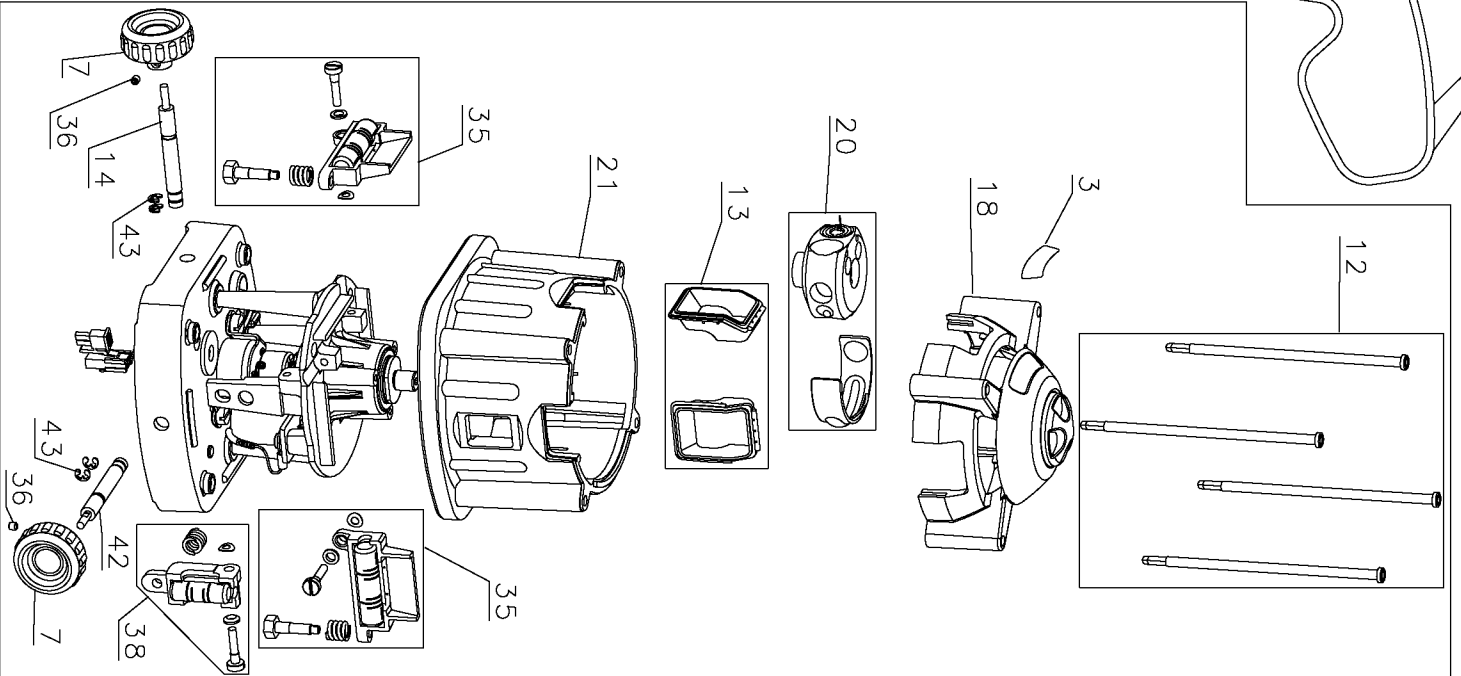

12

3

18

20

13

21

35

35

38

42

43

36

7

14