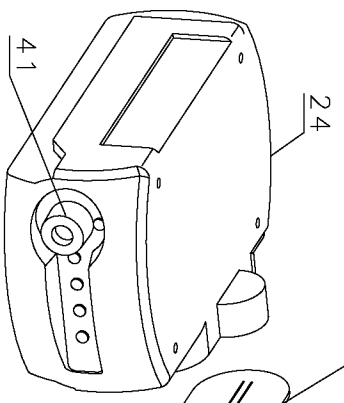

24

41

16

19

27