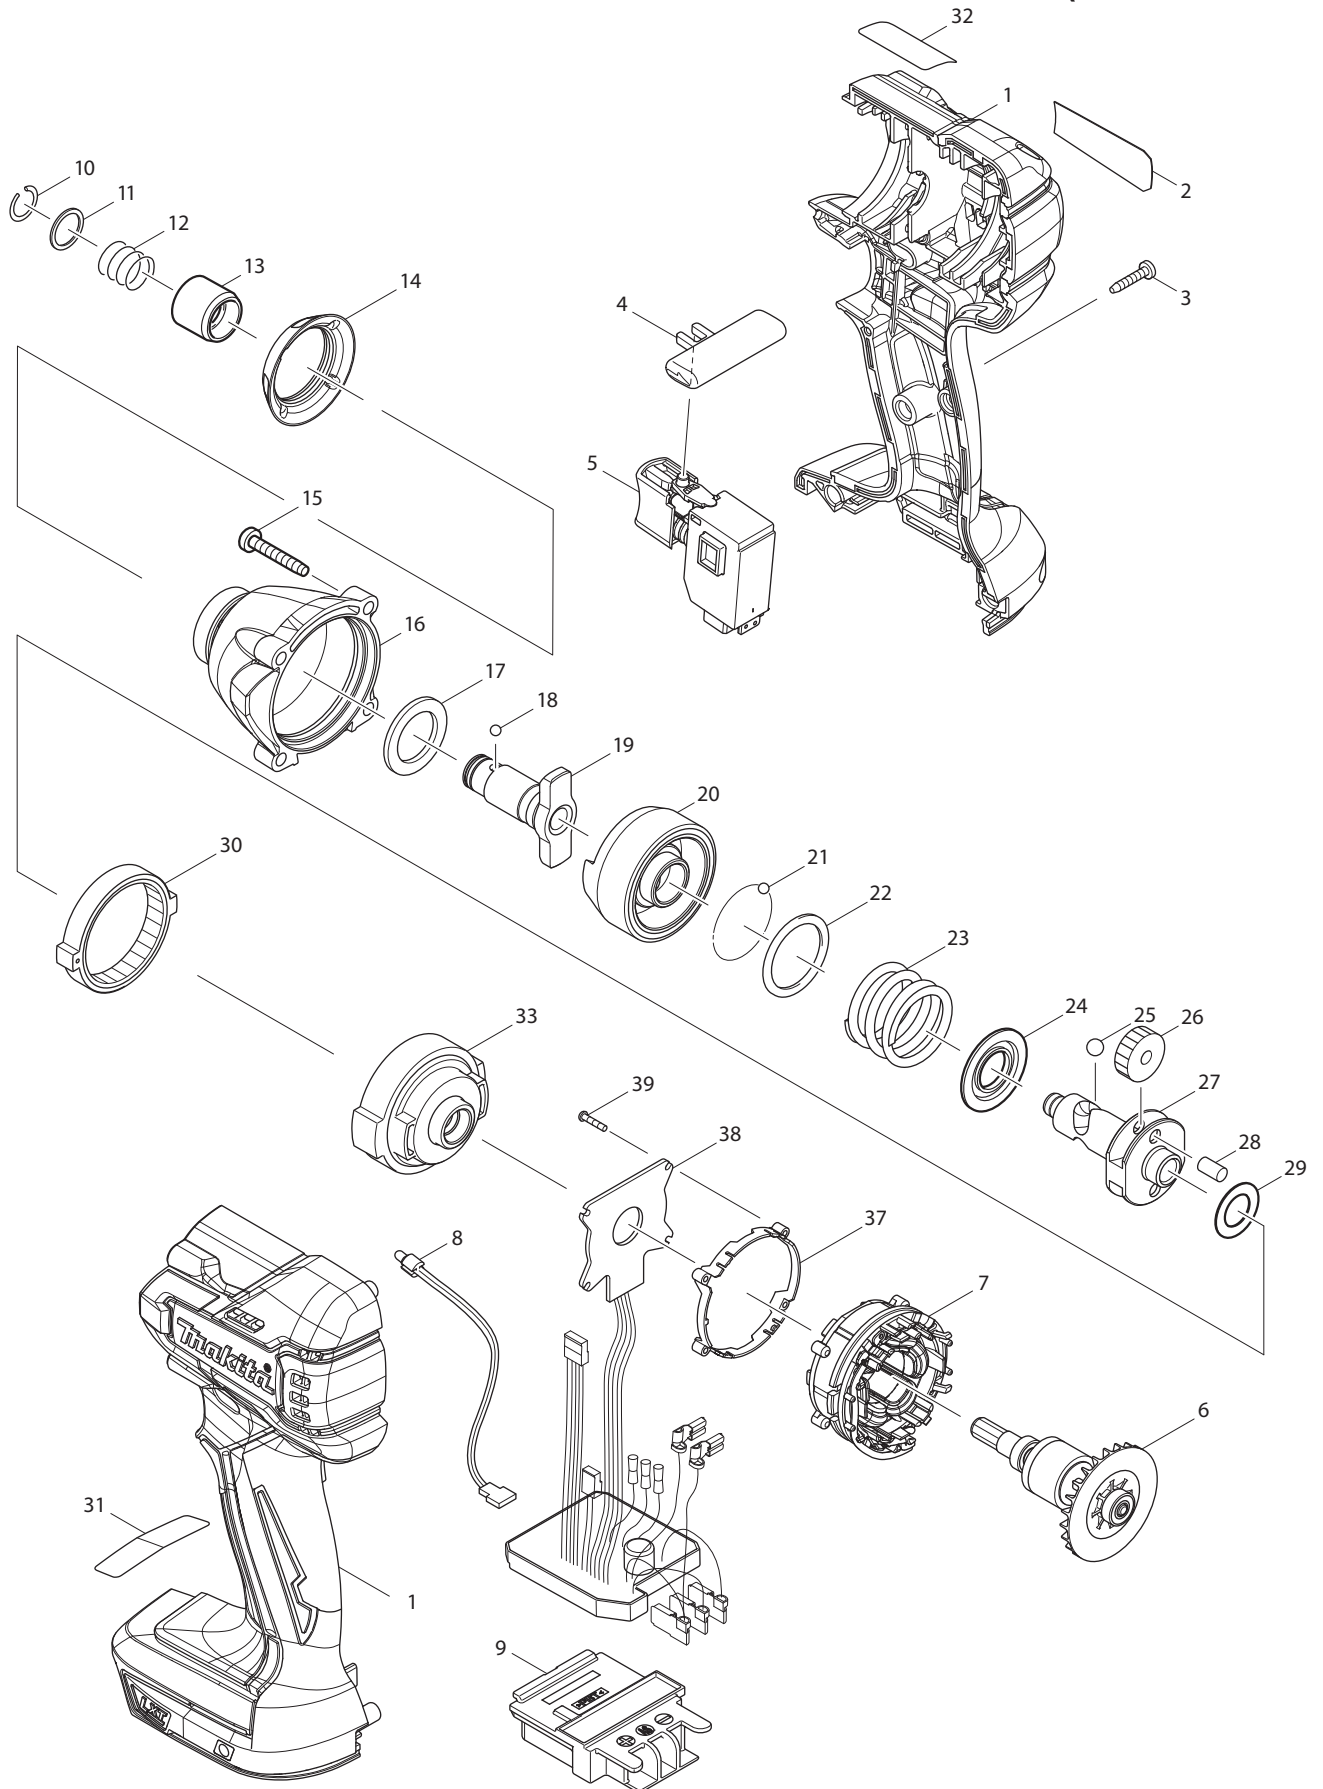

04 - 2014
DTD129RFE, DTD129RME, DTD129SYE, DTD129Z
18V BRUSHLESS IMPACT DRIVER
(MIDDLE RANGE)

Item No.	Type	Sub	Part No.	Description	Qty	Unit
1			187455-7	HOUSING SET	1	SET
		INC.	263005-3	RUBBER PIN 6	2	PC.
2			815A11-6	NAME PLATE F/DTD129	1	PC.
3			266429-2	TAPPING SCREW 3X16	8	PC.
4			419041-9	F/R CHANGE LEVER	1	PC.
5			650689-0	SWITCH C3JW-2B	1	PC.
6			619303-7	ROTOR	1	PC.
7			629959-8	STATOR	1	PC.
8			620163-2	LED CIRCUIT	1	PC.
9			643860-3	TERMINAL	1	PC.
10			231951-8	RING SPRING 11	1	PC.
11			267085-1	FLAT WASHER 12	1	PC.
12			233005-7	COMPRESSION SPRING 13	1	PC.
13			324420-7	SLEEVE	1	PC.
14			424513-1	BUMPER	1	PC.
15			266374-1	TAPPING SCREW 4X25	4	PC.
16			141633-3	HAMMER CASE COMPLETE	1	PC.
17			261151-6	NYLON WASHER 19	1	PC.
18	1		216001-0	STEEL BALL 3.5	2	PC.
	2		216040-0	STEEL BALL 3.5	2	PC.
19			326188-1	ANVIL M	1	PC.
20			326110-8	HAMMER	1	PC.
21	1		216001-0	STEEL BALL 3.5	2	PC.
	2		216040-0	STEEL BALL 3.5	2	PC.
22			267175-0	FLAT WASHER 24	1	PC.
23			233430-2	COMPRESSION SPRING 24	1	PC.
24			267766-7	CUP WASHER 14	1	PC.
25	1		216011-7	STEEL BALL 5.6	2	PC.
	2		216041-8	STEEL BALL 5.6	2	PC.
26			226336-1	SPUR GEAR 22	2	PC.
27			326109-3	SPINDLE	1	PC.
28			256253-1	PIN 5	2	PC.
29			267212-0	FLAT WASHER 12	1	PC.
30			227279-0	INTERNAL GEAR 51	1	PC.
31			802K37-7	CAUTION LABEL FR	1	PC.
32			802K38-5	CAUTION LABEL SP	1	PC.
33			141693-5	INTERNAL GEAR CASE COMPLETE	1	PC.
37			687464-1	SUPPORT	1	PC.
38			620161-6	CONTROLLER	1	PC.
39			266786-8	+ PAN HEAD TAPPING SCREW 2X10	4	PC.
100			251314-2	+ SCREW M4X12 (For Item No. A02 Hook)	1	PC.

ACCESSORIES

- See catalogue or visit www.makita.ca for more optional accessories -

A02	-----	LI-ION BATTERY ACCESSORIES		
A03	-----	BATTERY CHARGER		
A04	-----	18V LI-ION BATTERY		
A06		821532-2	PLASTIC CARRYING CASE	1 PC.
A07		192077-0	3/8" KYLS DRILL CHUCK ATTCHMENT	1 PC.
		194250-8	3/8" KYLS DRILL CHUCK ATTCHMENT	1 PC.
		191881-4	3/8" DRILL CHUCK ATTCHMENT	1 PC.